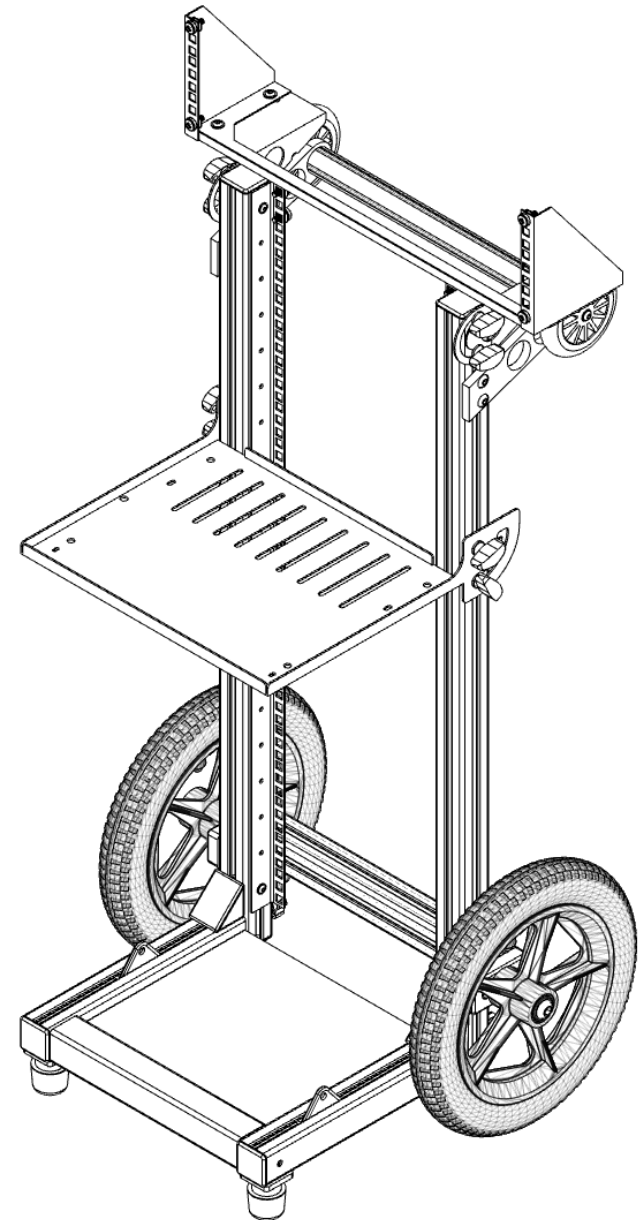

SC-TBLTH

TABLET HOLDER

SC-CBLH

CABLE HOLDER

SC-F6CW

SET OF 6 INCH CASTER WHEELS

SC-MNTP

MOUNTING POINTS

SC-ANTR

ANTENNA RISER

SC-MINI

WORK YOUR WAY

The modular design of this cart means it can fit *your* workflow. Here are some ideas;

Includes; SC-LPSN

Includes; SC-3URAD

SC-MINI