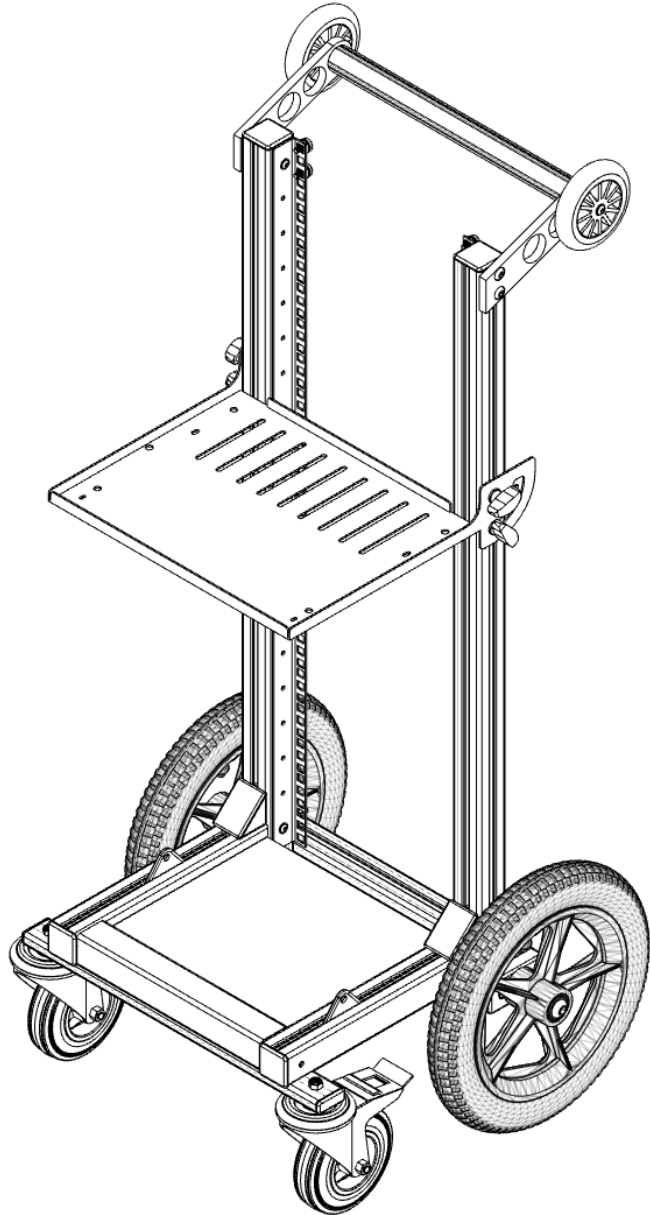

SC-MINI

Includes; SC-F6CW