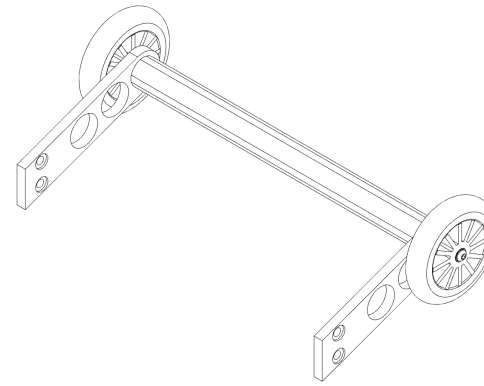

SC-MINI

MiniCart

SC-MINI

THANK YOU

Thank you for purchasing this cart. To assemble it, please follow the instructions found within this guide.

YOU WILL NEED

You will need the following tools to install this accessory:

1x 5mm HEX key / Allen key *

1x 8mm HEX key / Allen key *

* Supplied

WHAT IS INCLUDED?

After removing from its packaging, check that you have the following:

1x
SC-MINI.001

2x
SC-MINI.002

1x
SC-MINI.003

SC-MINI

1x
SC-MINI.004

1x
SC-MINI.005

2x
SC-MINI.008

1x
SC-MINI.009

2x
SC-MINI.006

2x
SC-MINI.007

4x
SC-MINI.010