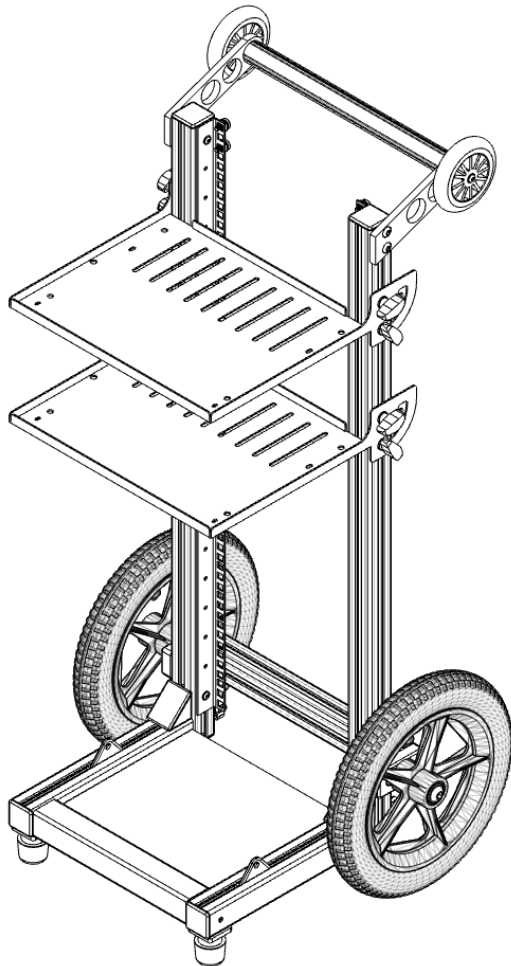

SC-TBLTH

TABLET HOLDER

SC-CBLH

CABLE HOLDER

SC-F6CW

SET OF 6 INCH CASTER WHEELS

SC-MNTP

MOUNTING POINTS

SC-ANTR

ANTENNA RISER

SC-MINI

WORK YOUR WAY

The modular design of this cart means it can fit *your* workflow. Here are some ideas;

Includes; SC-LPSN

Includes; SC-3URAD

SC-MINI