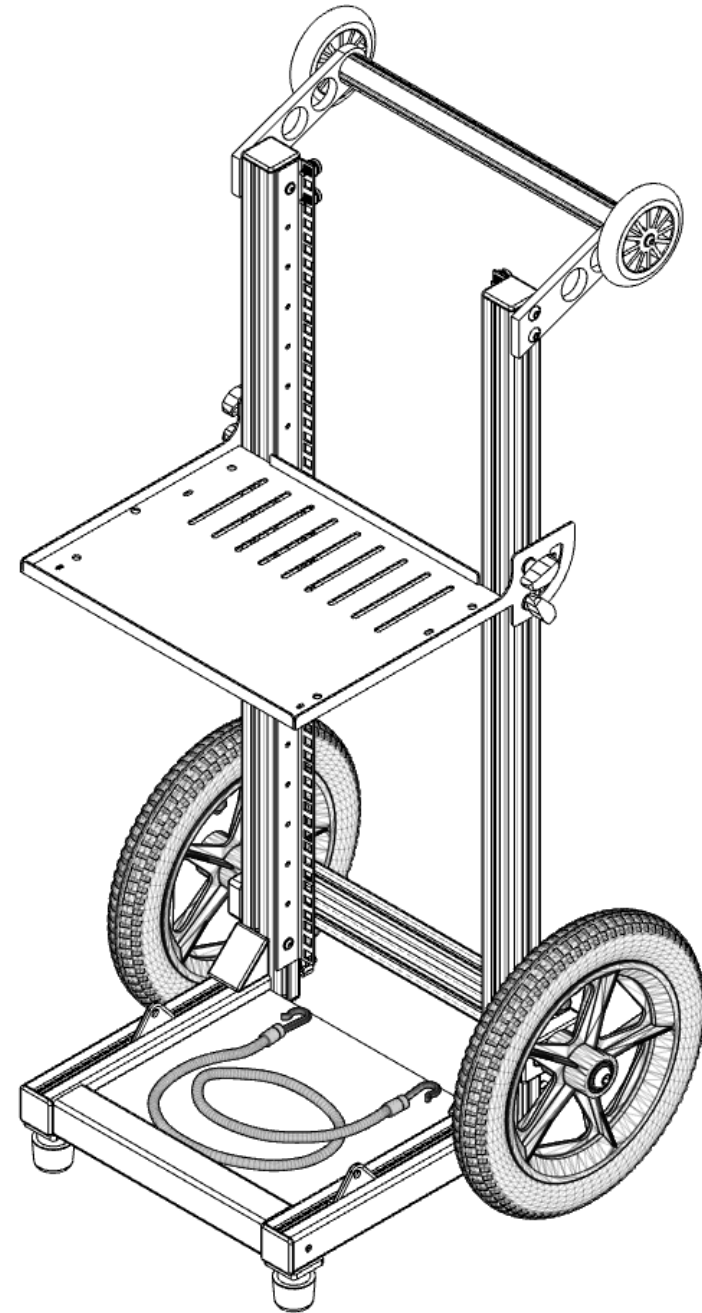

SC-MINI

MiniCart

SC-MINI

THANK YOU

Thank you for purchasing this cart. To assemble it, please follow the instructions found within this guide.

YOU WILL NEED

You will need the following tools to install this accessory:

1x 5mm HEX key / Allen key *

1x 8mm HEX key / Allen key *

* Supplied

WHAT IS INCLUDED?

After removing from its packaging, check that you have the following:

1x
SC-MINI.001

2x
SC-MINI.002

1x
SC-MINI.003