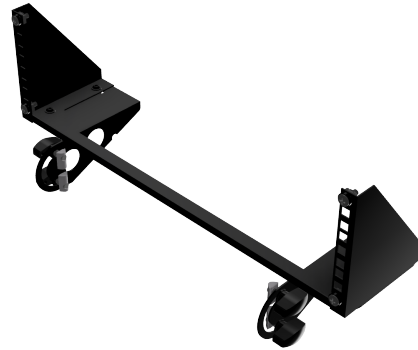

SET OF 3 INCH CASTER WHEELS

SC-BOOMC

BOOM CLAMP

SC-FHNDL

FRONT HANDLE

SC-HDPHH

HEADPHONE HOLDER

SC-SCRPTH

SCRIPT HOLDER

SC-MINI

SC-SSN

SLIDING SHELF NARROW

SC-3URAD

3u 19 INCH RACK ADAPTER

SC-BOOMH

BOOM HOLDER