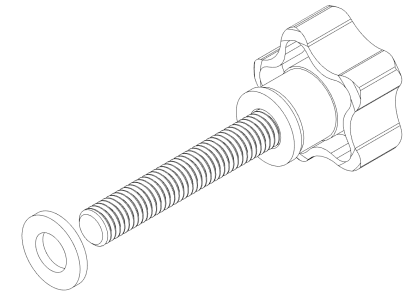

1x 5mm HEX key / Allen key *

1x 8mm HEX key / Allen key *

* Supplied

WHAT IS INCLUDED?

After removing from its packaging, check that you have the following:

1x
SC-MINI.001

2x
SC-MINI.002

1x
SC-MINI.003

SC-MINI

1x
SC-MINI.004

1x
SC-MINI.005

2x
SC-MINI.008

1x
SC-MINI.009

2x
SC-MINI.006

2x
SC-MINI.007

4x
SC-MINI.010