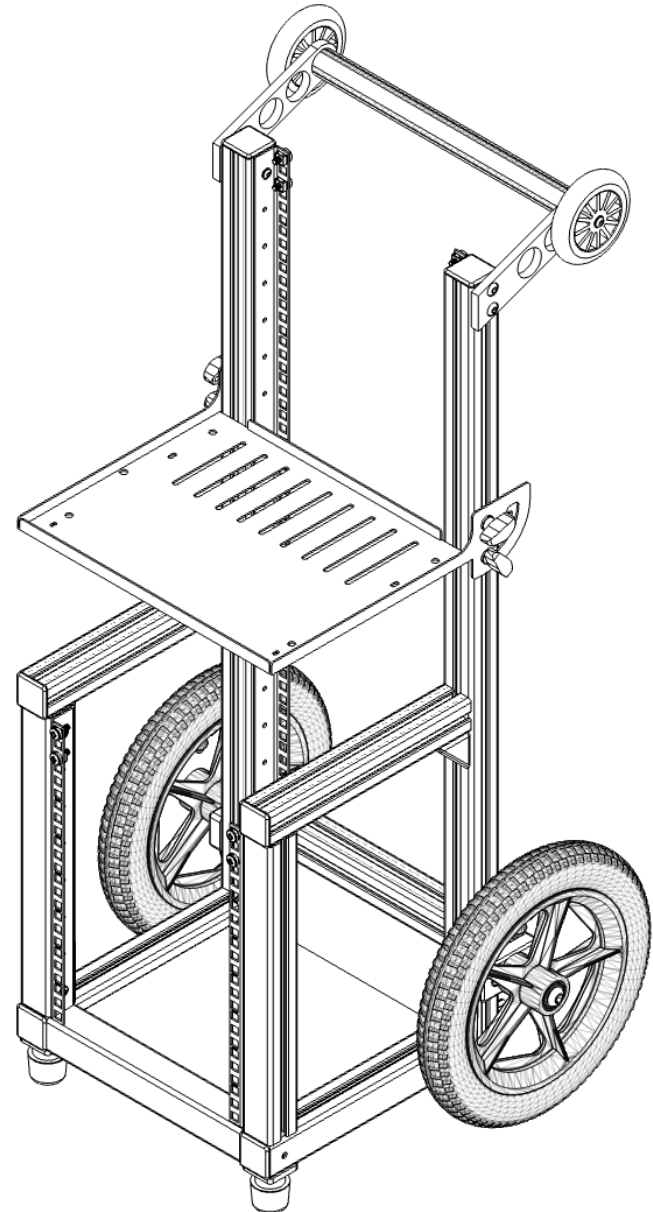

Includes; SC-8UUPR