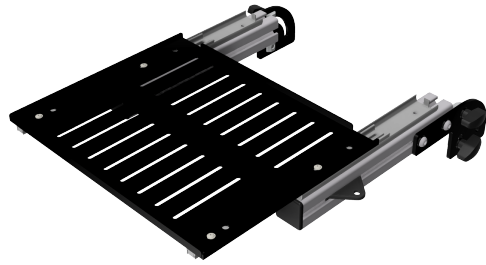

SC-MINI

SC-SSN

SLIDING SHELF NARROW