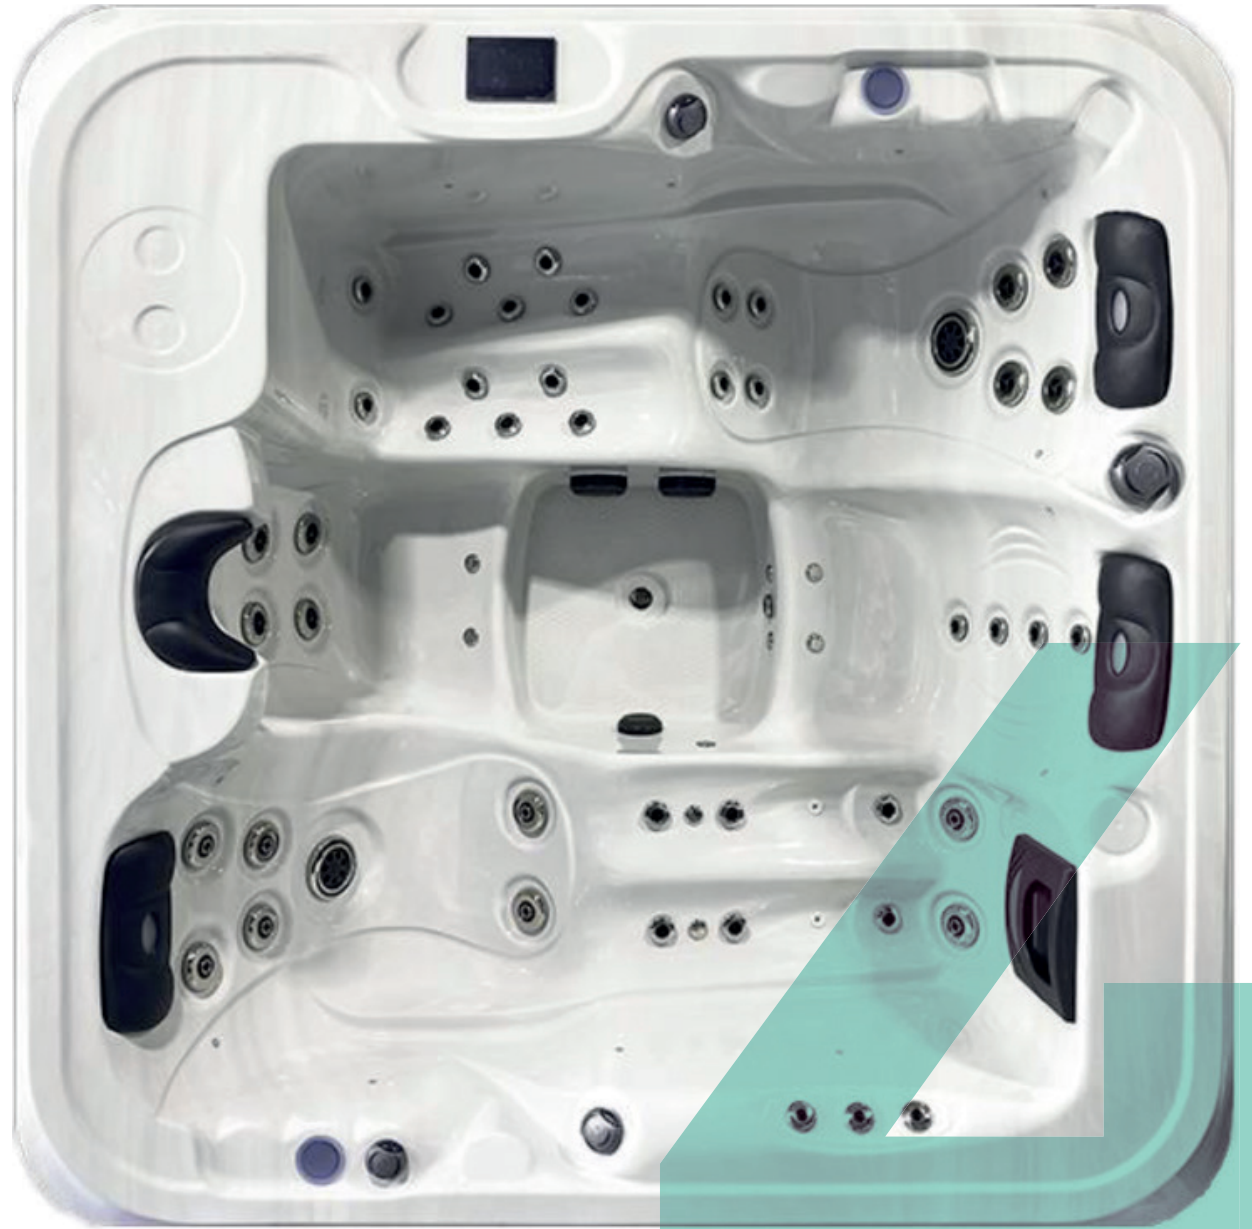

**BLUE
ELEGANCE
+
BLUE
ESSENTIAL**

**BLUE
ELEGANCE**

BLUE ELEGANCE

The Blue Elegance 2 will offer optimum comfort while providing a sense of space in a very small proportion.

- Dimensions: 2m10 x 1m40
- Places: 2
- Jets: 40
- Massage Pump: 1 (370/1500w)
- Blower
- Acryl Color: Sterling Silver
- Panels: Aluminium grey
- Control: Balboa Touch 3

BLUE ELEGANCE

The Blue Elegance 4 has a design designed to cover as many massage areas as possible where each place will offer you new sensations. It's shape and design will make it very easy to use, due to its two central seats and its two reclining side seats.

- Dimensions: 2m10 x 2m10
- Places: 4
- Jets: 60
- Massage Pump: 1 (370/1500w)
- Extra Pump: 1
- Blower
- Acryl Color: Sterling Silver
- Panels: Aluminium grey
- Control: Balboa Touch 3

BLUE ELEGANCE

The Blue Elegance 6 is a resolutely top-of-the-range spa designed for moments of relaxation with family or friends.

BLUE ESSENTIAL

The Blue Essential 5 has optimal seating comfort including 2 comfortable loungers.

- Dimensions: 2m20 x 2m20
- Places: 5
- Jets: 54
- Massage Pump: 1 (370/1500w)
- Extra Pump: 1
- Acryl Color: White
- Panels: Eco wood grey
- Control: Balboa TP500