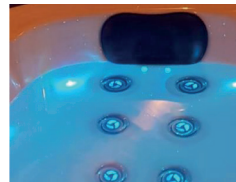

WHY CHOOSE THE ELEGANCE RANGE?

BOOSTED LIGHT EFFECTS

CHROMO THERAPY LEDS
Chromo therapy is a technique that uses the visible and invisible properties of 3 different colours in Led lighting. They have a calming, inspiring and balancing effect.

WATER FOUNTAIN
Water Fountain is a flow of water that simulates a deep sense of relaxation. This resource adds a warm feeling in the neck area of the user and provides emotion to the Spa.

LED JETS
Led Jets are back lit jets with multi coloured led sto enhance the chromotherapy effect.

LIGHTENED CUP HOLDER
Illuminated cupholders to potentiate the chromotherapy effect of the spa led lights.

FLOW DIVERTER

The flow diverter is a valve that allows the user to adjust the massage power by balancing the massage flow between two zones of the spa.

OZONE GENERATOR

The Ozone disinfects water by killing viruses and biological contaminants, reducing the levels needed of chemical products in the spa.

VENTURIVALVES

Valves that allow the injection of air into the water flow enhancing the performance and feeling of the water massage.

ALUMINUM STRUCTURE

Spa frame upgraded to aluminum to provide durability and stability of the spa and all its components.