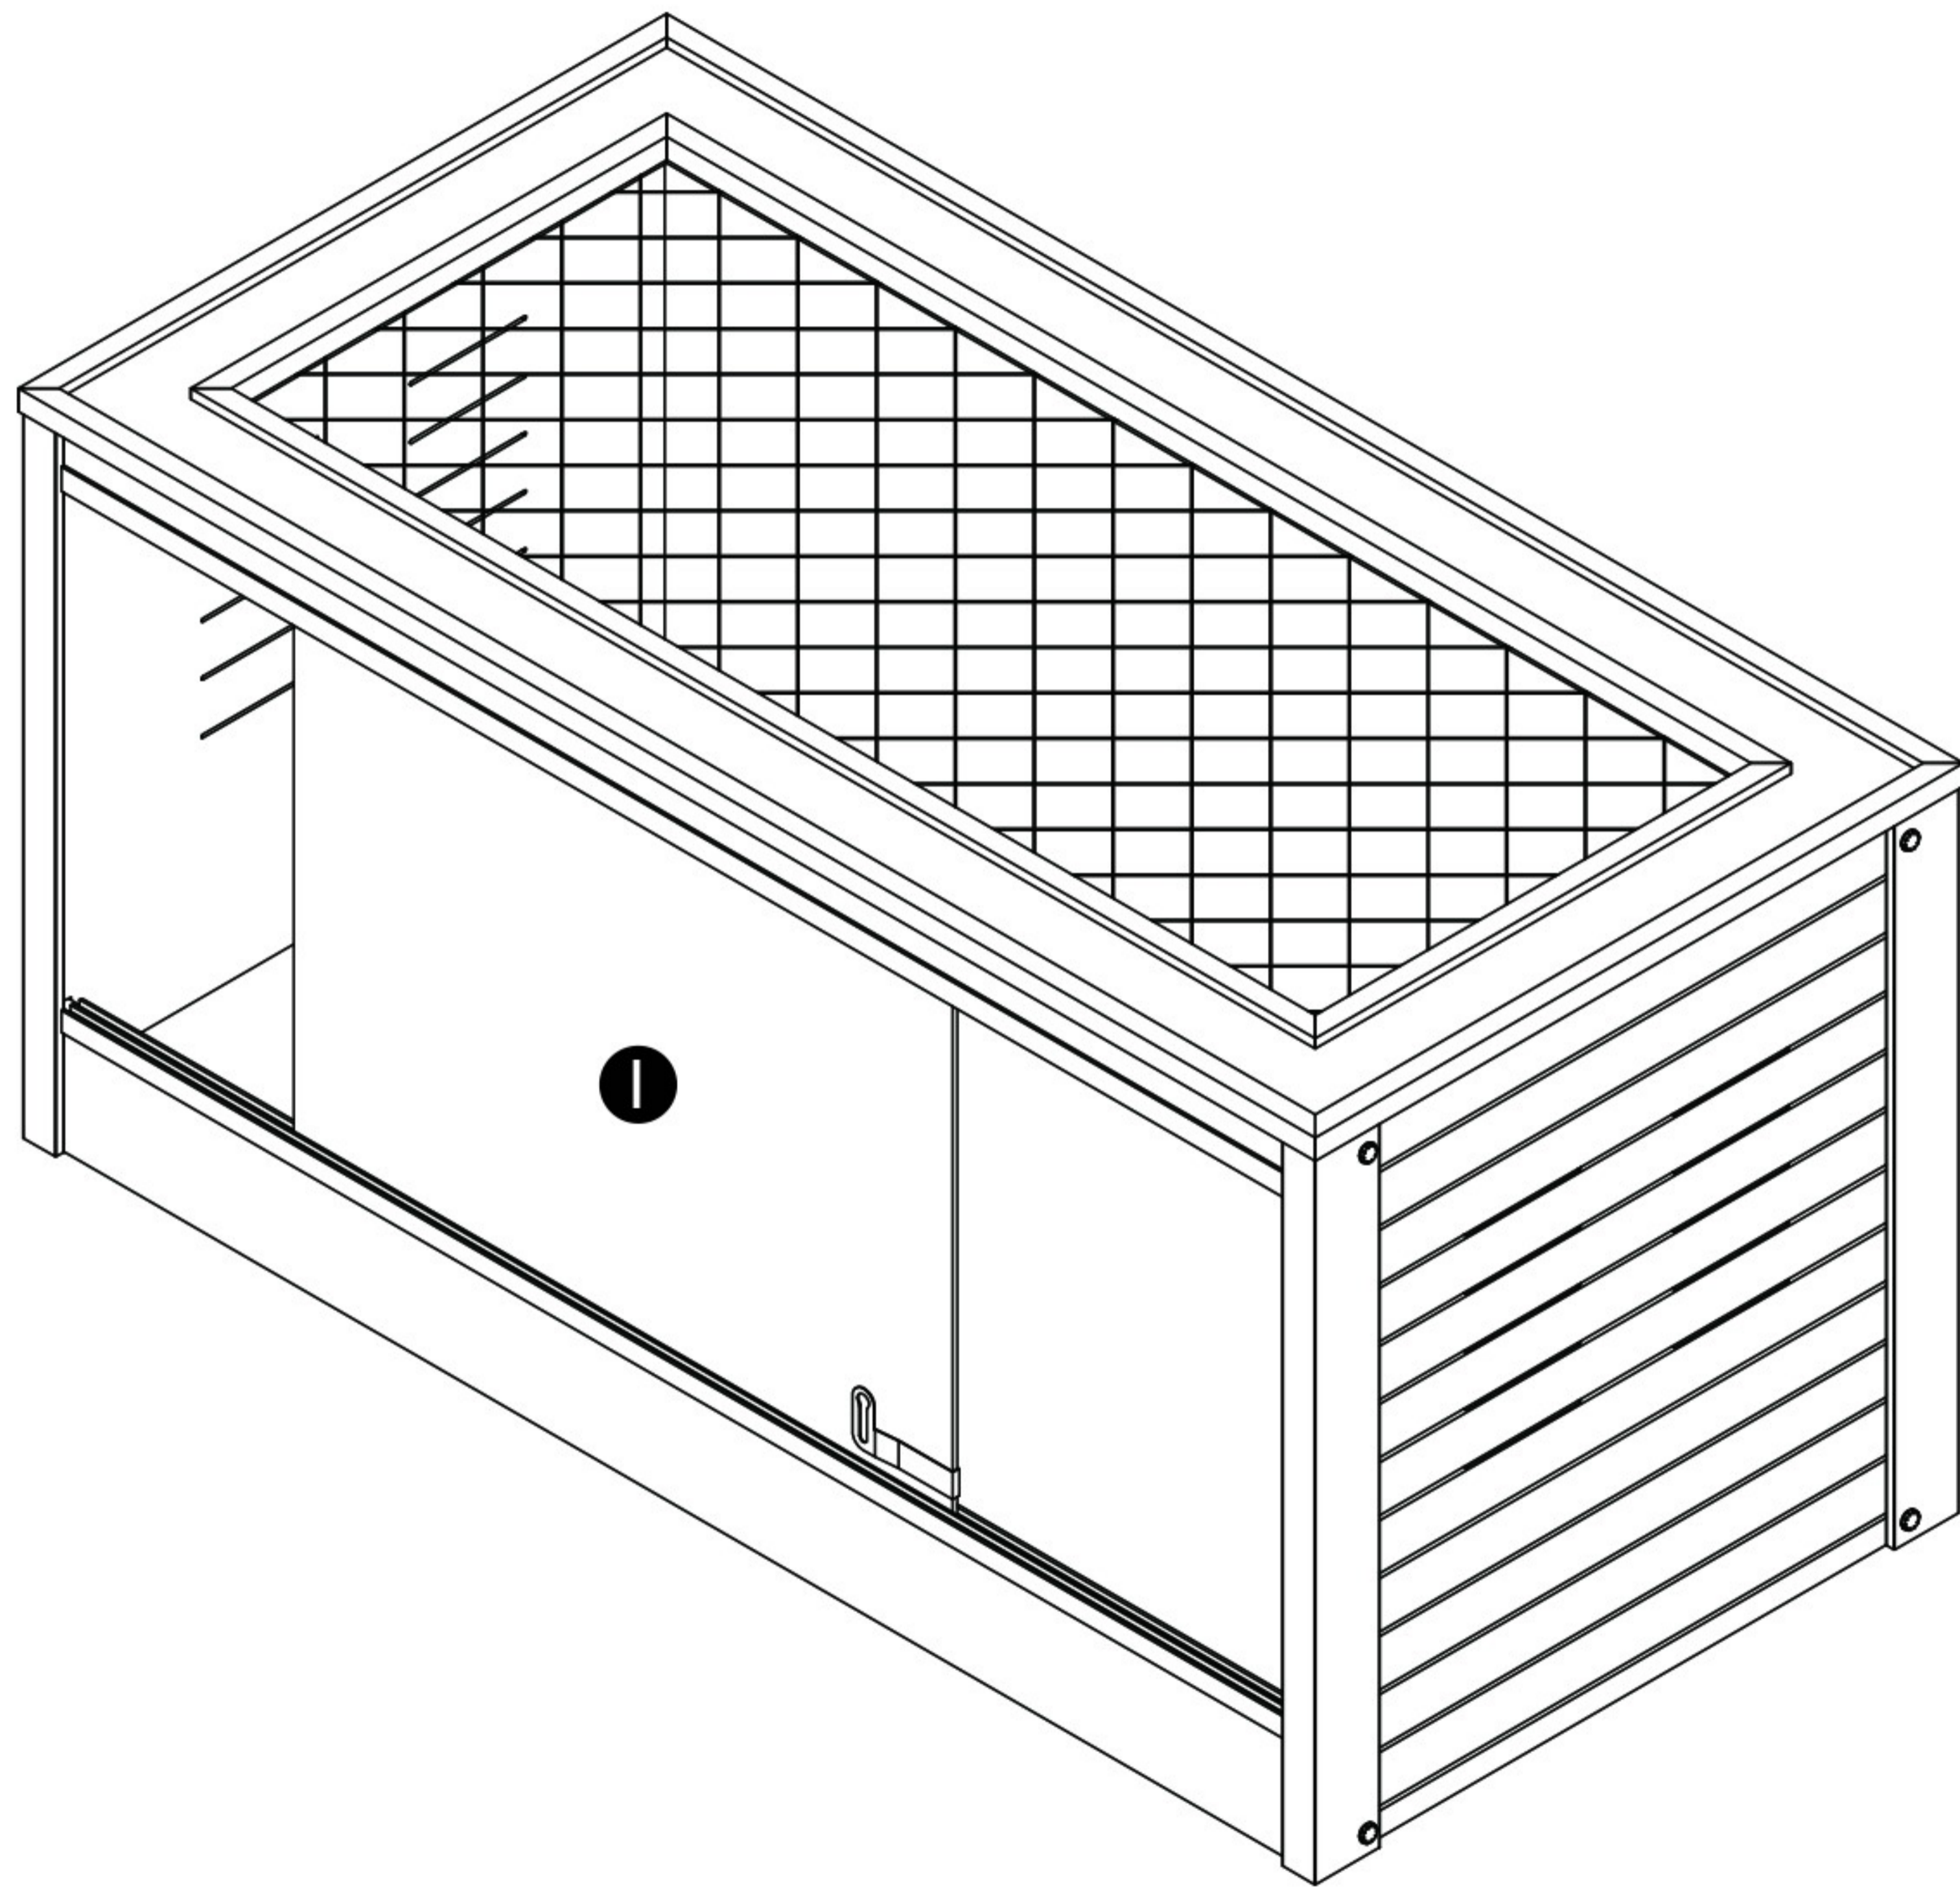

Ⓑ X 4
7/8" (2.2cm)

Ⓒ X 14
1 5/8" (4.2cm)

Ⓓ X 1

Ⓔ X 1

Ⓕ X 1
1 3/4" (4.5cm)

Ⓖ X 2

Ⓗ X 2
2 3/4" (6.8cm)

Ⓘ X 2

CAUTION! FIRE RISK

DO NOT place heat lamps directly on the ECOFLEX material.
Follow ALL safety instructions included with all lighting & heating accessories.

48" Mojave Reptile Lounge

Ⓑ 7/8" (2.2cm)

Ⓒ 1 5/8" (4.2cm)

Step 1 .

Step 2 .

Step 3 .

Step 4 .

Step 5 .

Step 6 .

Step 7 .

Step 8 .