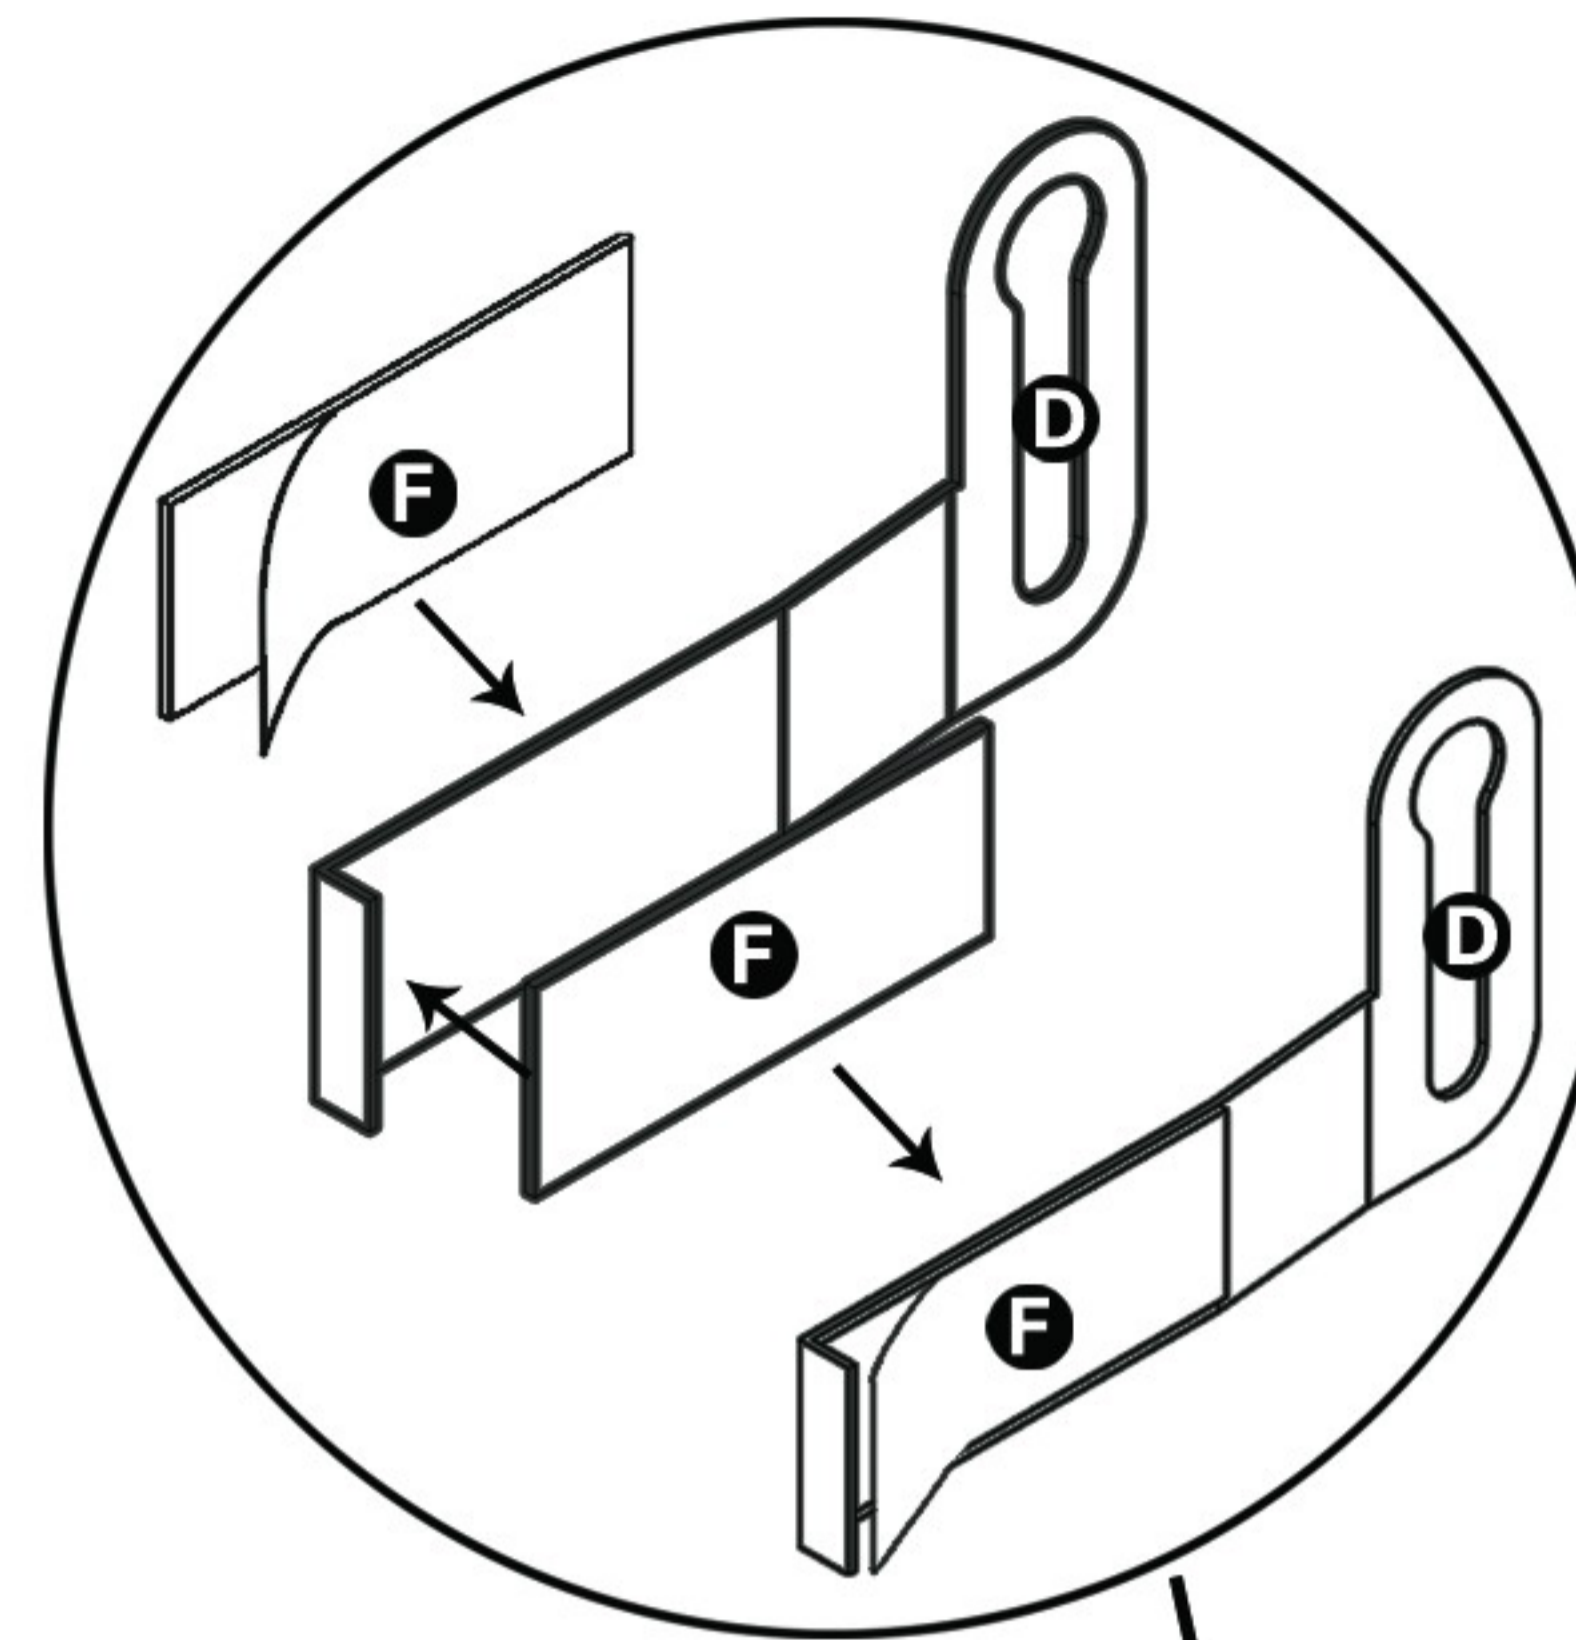

Ⓑ X 4
7/8" (2.2cm)

Ⓒ X 14
1 5/8" (4.2cm)

Ⓓ X 1

Ⓔ X 1

Ⓕ X 1
1 3/4" (4.5cm)

Ⓖ X 2

Ⓗ X 2
2 3/4" (6.8cm)

Ⓘ X 2

CAUTION! FIRE RISK

DO NOT place heat lamps directly on the ECOFLEX material.
Follow ALL safety instructions included with all lighting & heating accessories.

48" Mojave Reptile Lounge

Ⓑ 7/8" (2.2cm)

Ⓒ 1 5/8" (4.2cm)

Step 1 .

Step 2 .

Step 3 .

Step 4 .

Step 5 .

Step 6 .

Step 7 .

Step 8 .