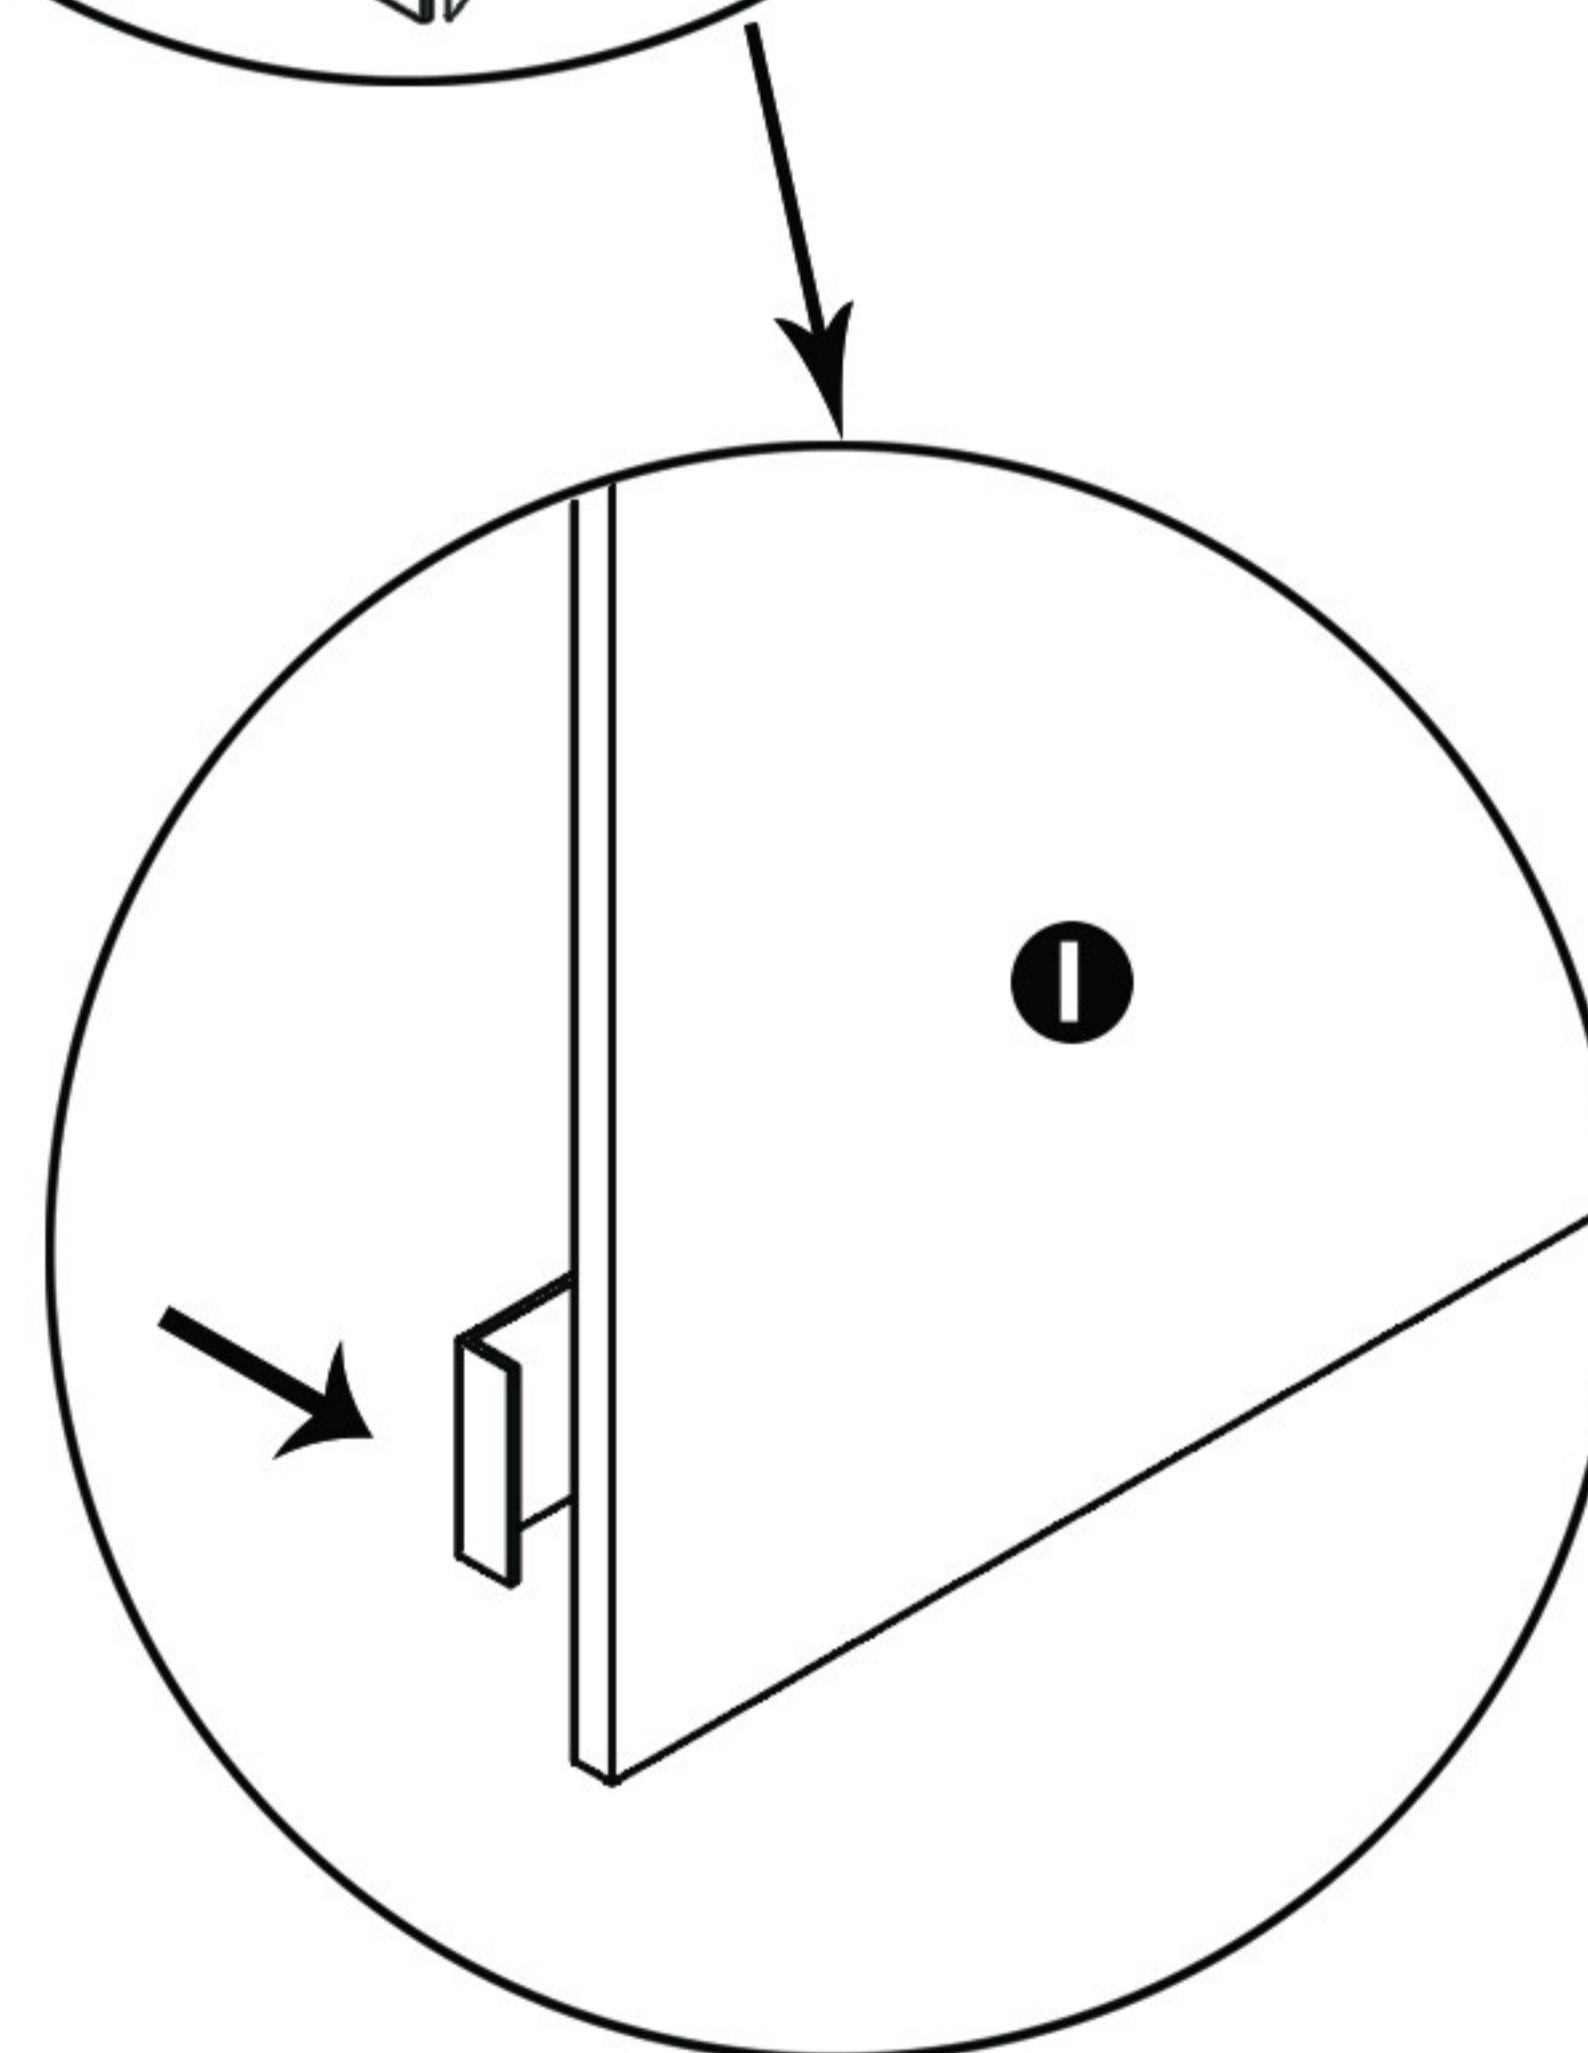

Ⓑ X 4
7/8" (2.2cm)

Ⓒ X 14
1 5/8" (4.2cm)

Ⓓ X 1

Ⓔ X 1

Ⓕ X 1
1 3/4" (4.5cm)

Ⓖ X 2

Ⓗ X 2
2 3/4" (6.8cm)

Ⓘ X 2

CAUTION! FIRE RISK

DO NOT place heat lamps directly on the ECOFLEX material.
Follow ALL safety instructions included with all lighting & heating accessories.

48" Mojave Reptile Lounge

Ⓑ 7/8" (2.2cm)

Ⓒ 1 5/8" (4.2cm)

Step 1 .

Step 2 .

Step 3 .

Step 4 .

Step 5 .

Step 6 .

Step 7 .

Step 8 .