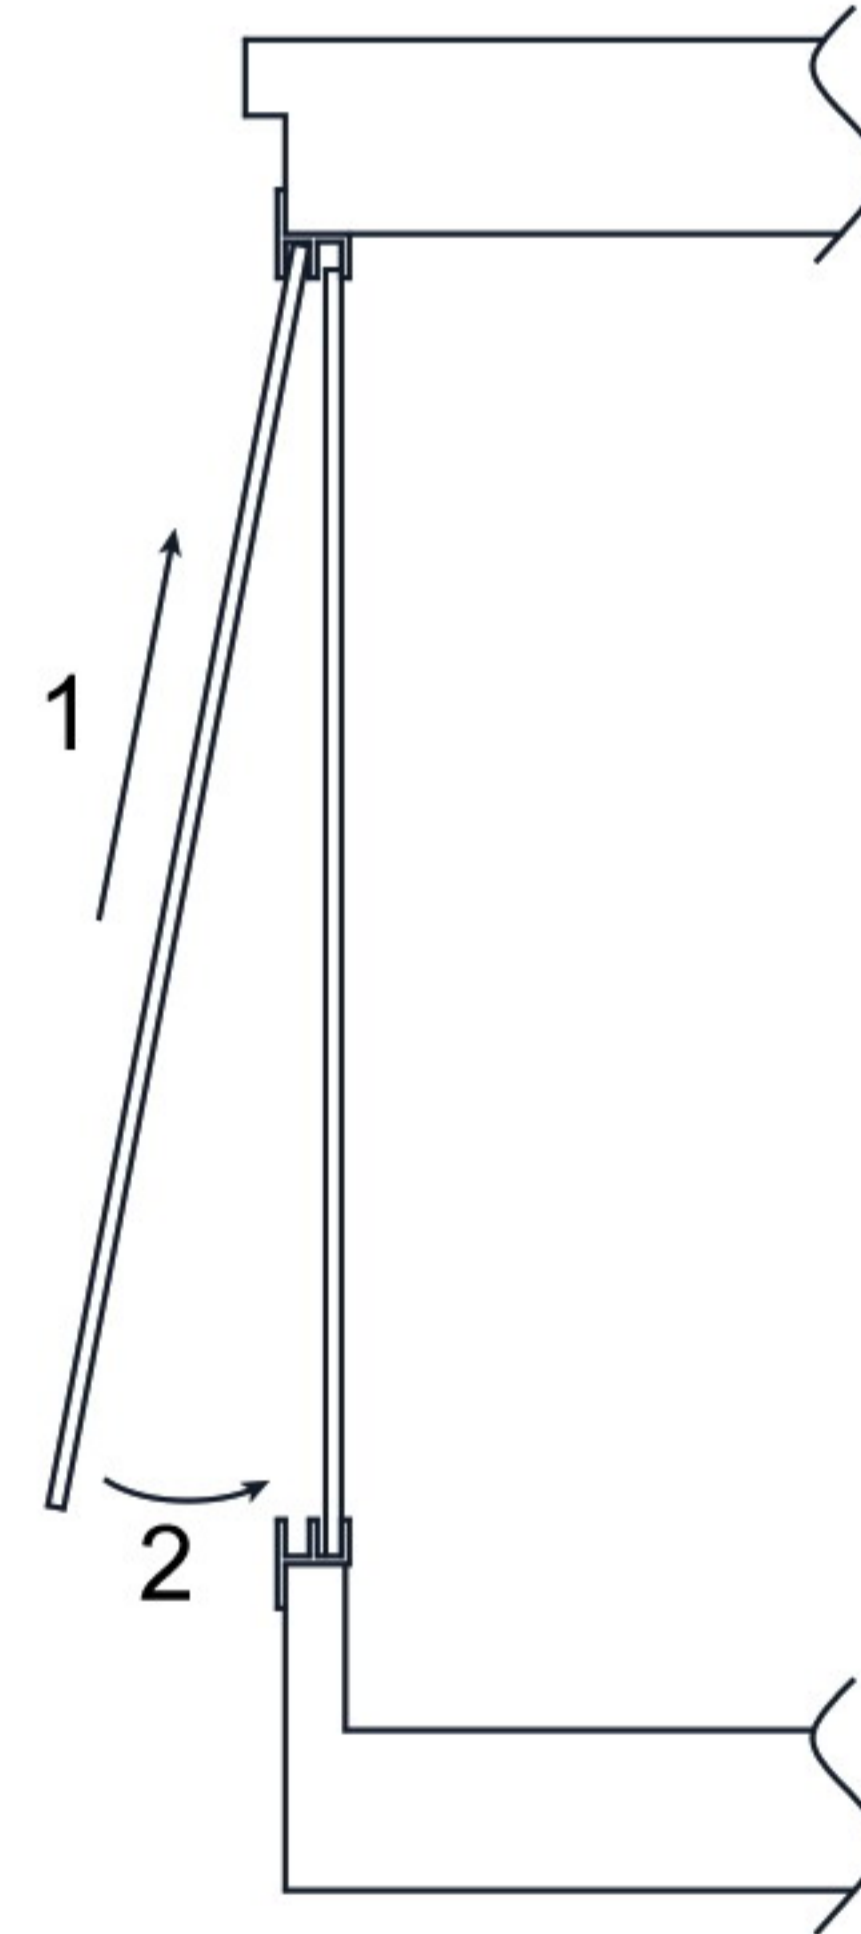

Ⓑ X 4
7/8" (2.2cm)

Ⓒ X 14
1 5/8" (4.2cm)

Ⓓ X 1

Ⓔ X 1

Ⓕ X 1
1 3/4" (4.5cm)

Ⓖ X 2

Ⓗ X 2
2 3/4" (6.8cm)

Ⓘ X 2

CAUTION! FIRE RISK

DO NOT place heat lamps directly on the ECOFLEX material.
Follow ALL safety instructions included with all lighting & heating accessories.

48" Mojave Reptile Lounge

Ⓑ 7/8" (2.2cm)

Ⓒ 1 5/8" (4.2cm)

Step 1 .

Step 2 .

Step 3 .

Step 4 .

Step 5 .

Step 6 .

Step 7 .

Step 8 .