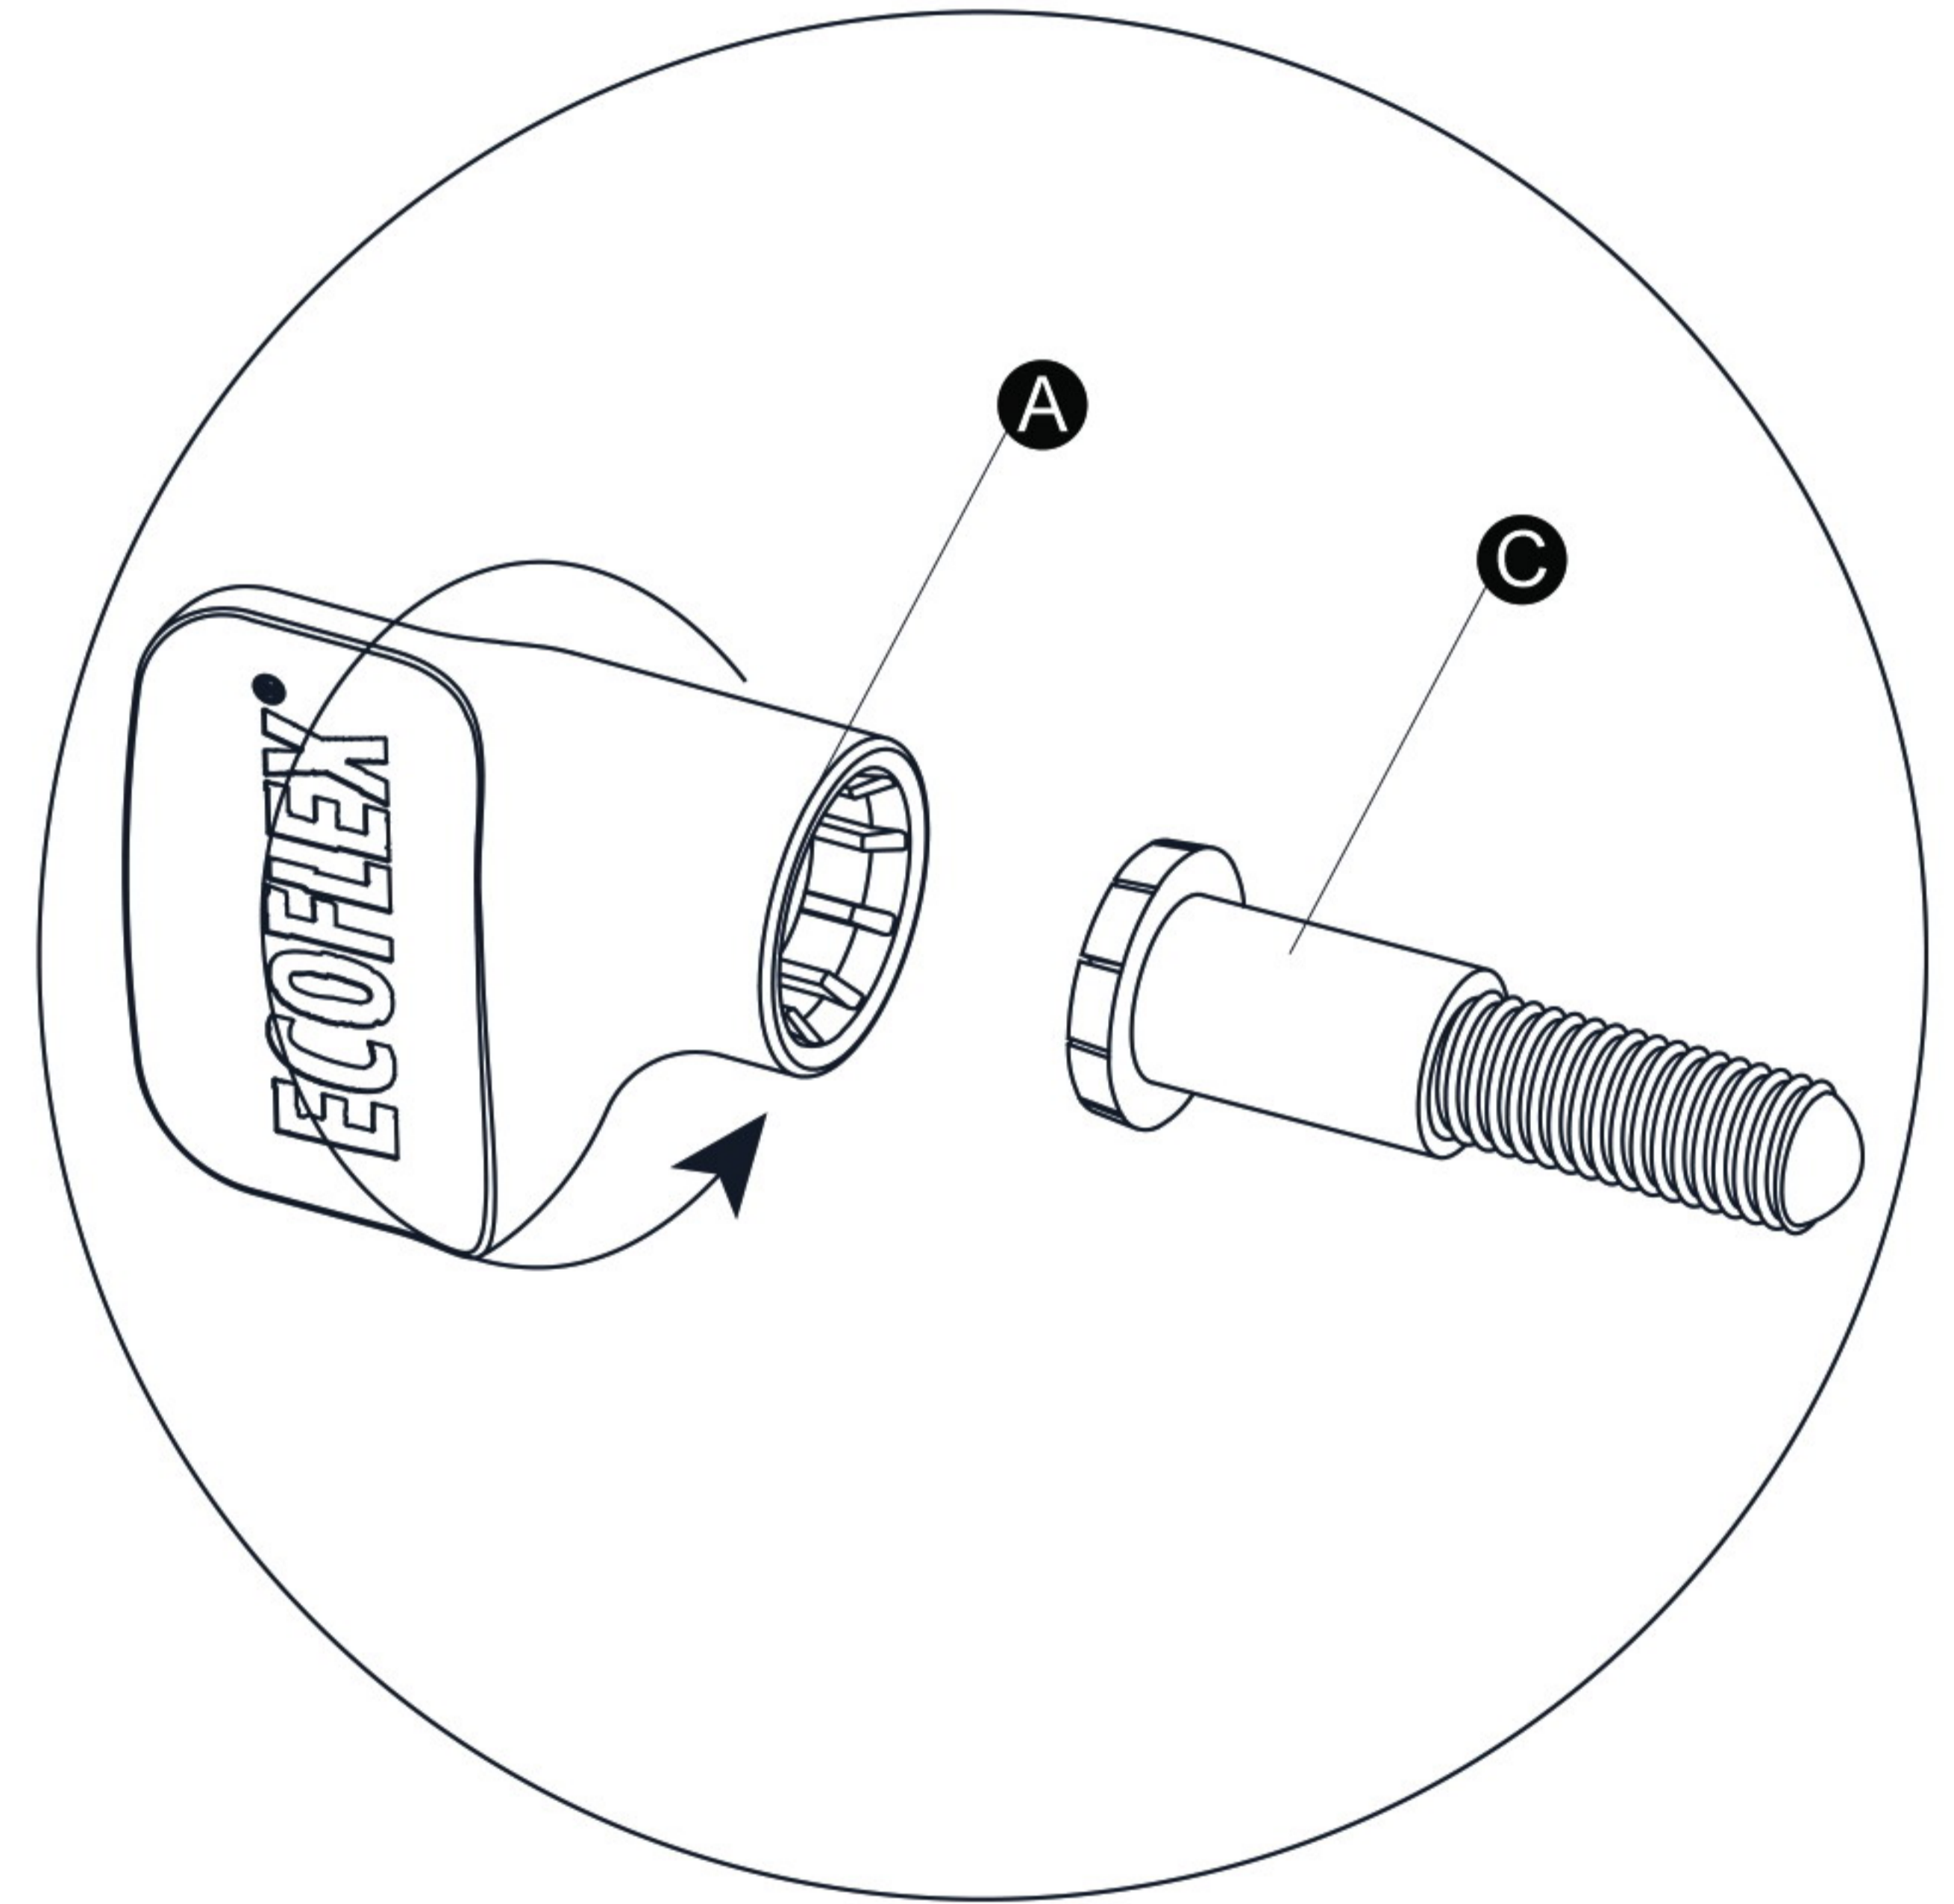

Ⓑ X 4
7/8" (2.2cm)

Ⓒ X 14
1 5/8" (4.2cm)

Ⓓ X 1

Ⓔ X 1

Ⓕ X 1
1 3/4" (4.5cm)

Ⓖ X 2

Ⓗ X 2
2 3/4" (6.8cm)

Ⓘ X 2

CAUTION! FIRE RISK

DO NOT place heat lamps directly on the ECOFLEX material.
Follow ALL safety instructions included with all lighting & heating accessories.

48" Mojave Reptile Lounge

Ⓑ 7/8" (2.2cm)

Ⓒ 1 5/8" (4.2cm)