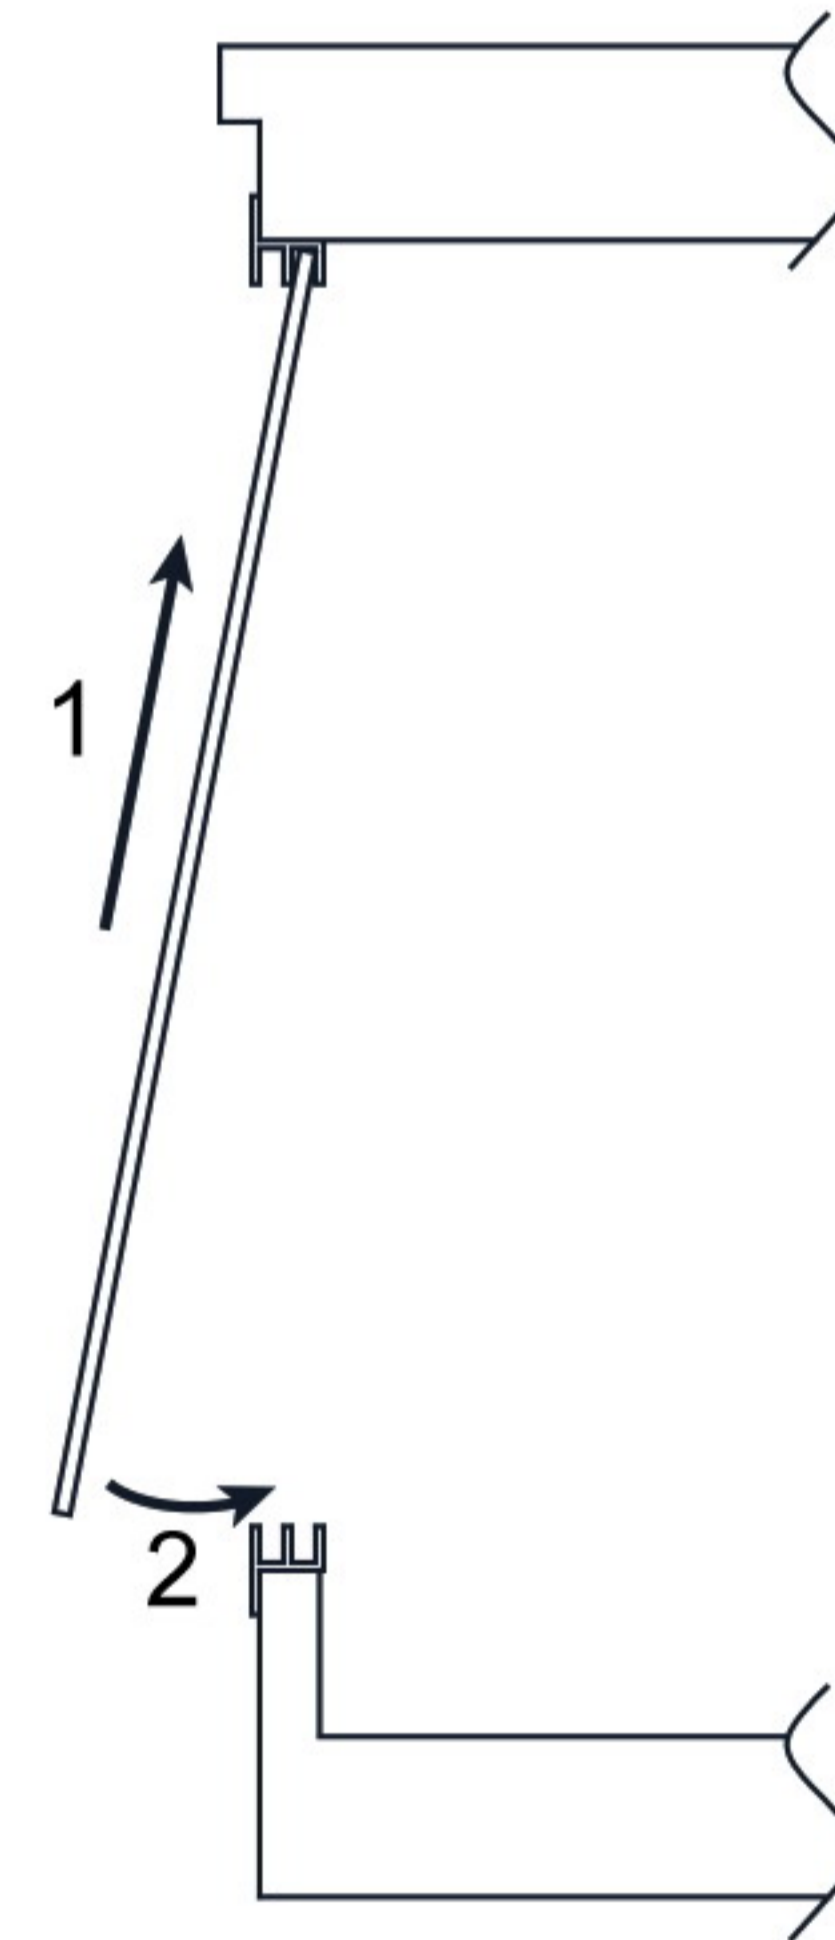

Ⓑ X 4
7/8" (2.2cm)

Ⓒ X 14
1 5/8" (4.2cm)

Ⓓ X 1

Ⓔ X 1

Ⓕ X 1
1 3/4" (4.5cm)

Ⓖ X 2

Ⓗ X 2
2 3/4" (6.8cm)

Ⓘ X 2

CAUTION! FIRE RISK

DO NOT place heat lamps directly on the ECOFLEX material.
Follow ALL safety instructions included with all lighting & heating accessories.

48" Mojave Reptile Lounge

Ⓑ 7/8" (2.2cm)

Ⓒ 1 5/8" (4.2cm)

Step 1 .

Step 2 .

Step 3 .

Step 4 .

Step 5 .

Step 6 .

Step 7 .

Step 8 .