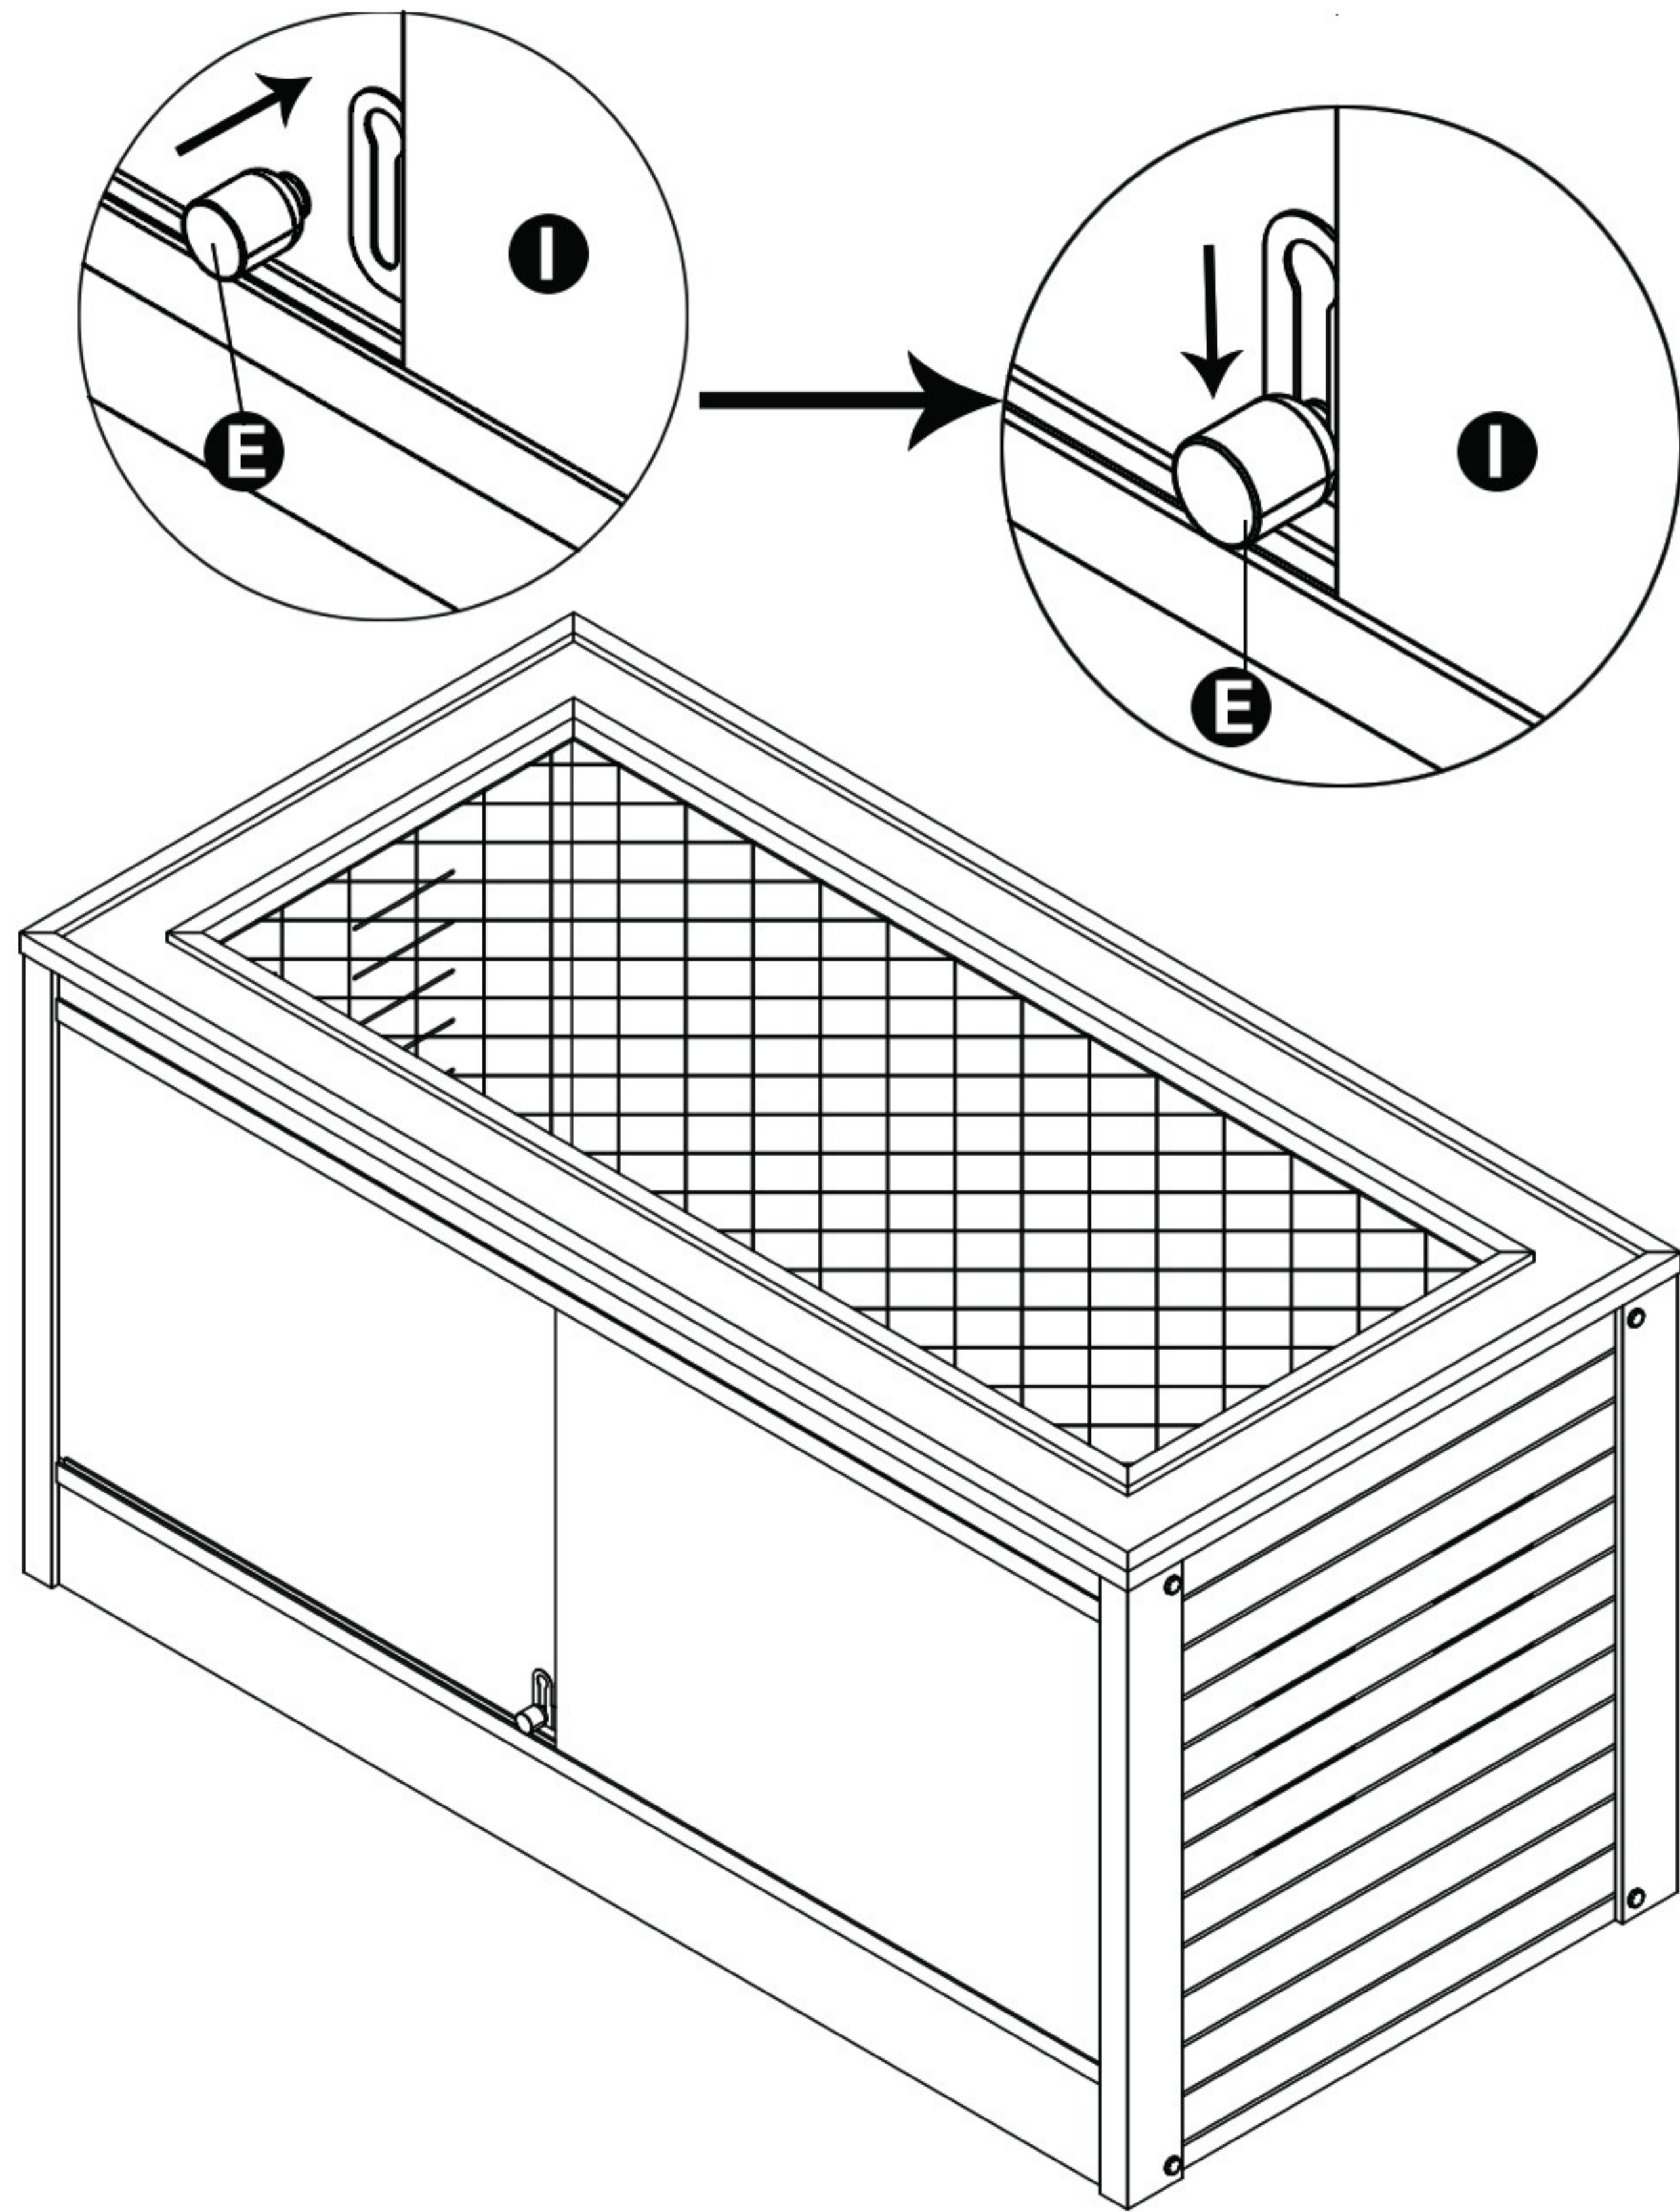

Ⓑ X 4
7/8" (2.2cm)

Ⓒ X 14
1 5/8" (4.2cm)

Ⓓ X 1

Ⓔ X 1

Ⓕ X 1
1 3/4" (4.5cm)

Ⓖ X 2

Ⓗ X 2
2 3/4" (6.8cm)

Ⓘ X 2

CAUTION! FIRE RISK

DO NOT place heat lamps directly on the ECOFLEX material.
Follow ALL safety instructions included with all lighting & heating accessories.

48" Mojave Reptile Lounge

Ⓑ 7/8" (2.2cm)

Ⓒ 1 5/8" (4.2cm)

Step 1 .

Step 2 .

Step 3 .

Step 4 .

Step 5 .

Step 6 .

Step 7 .

Step 8 .