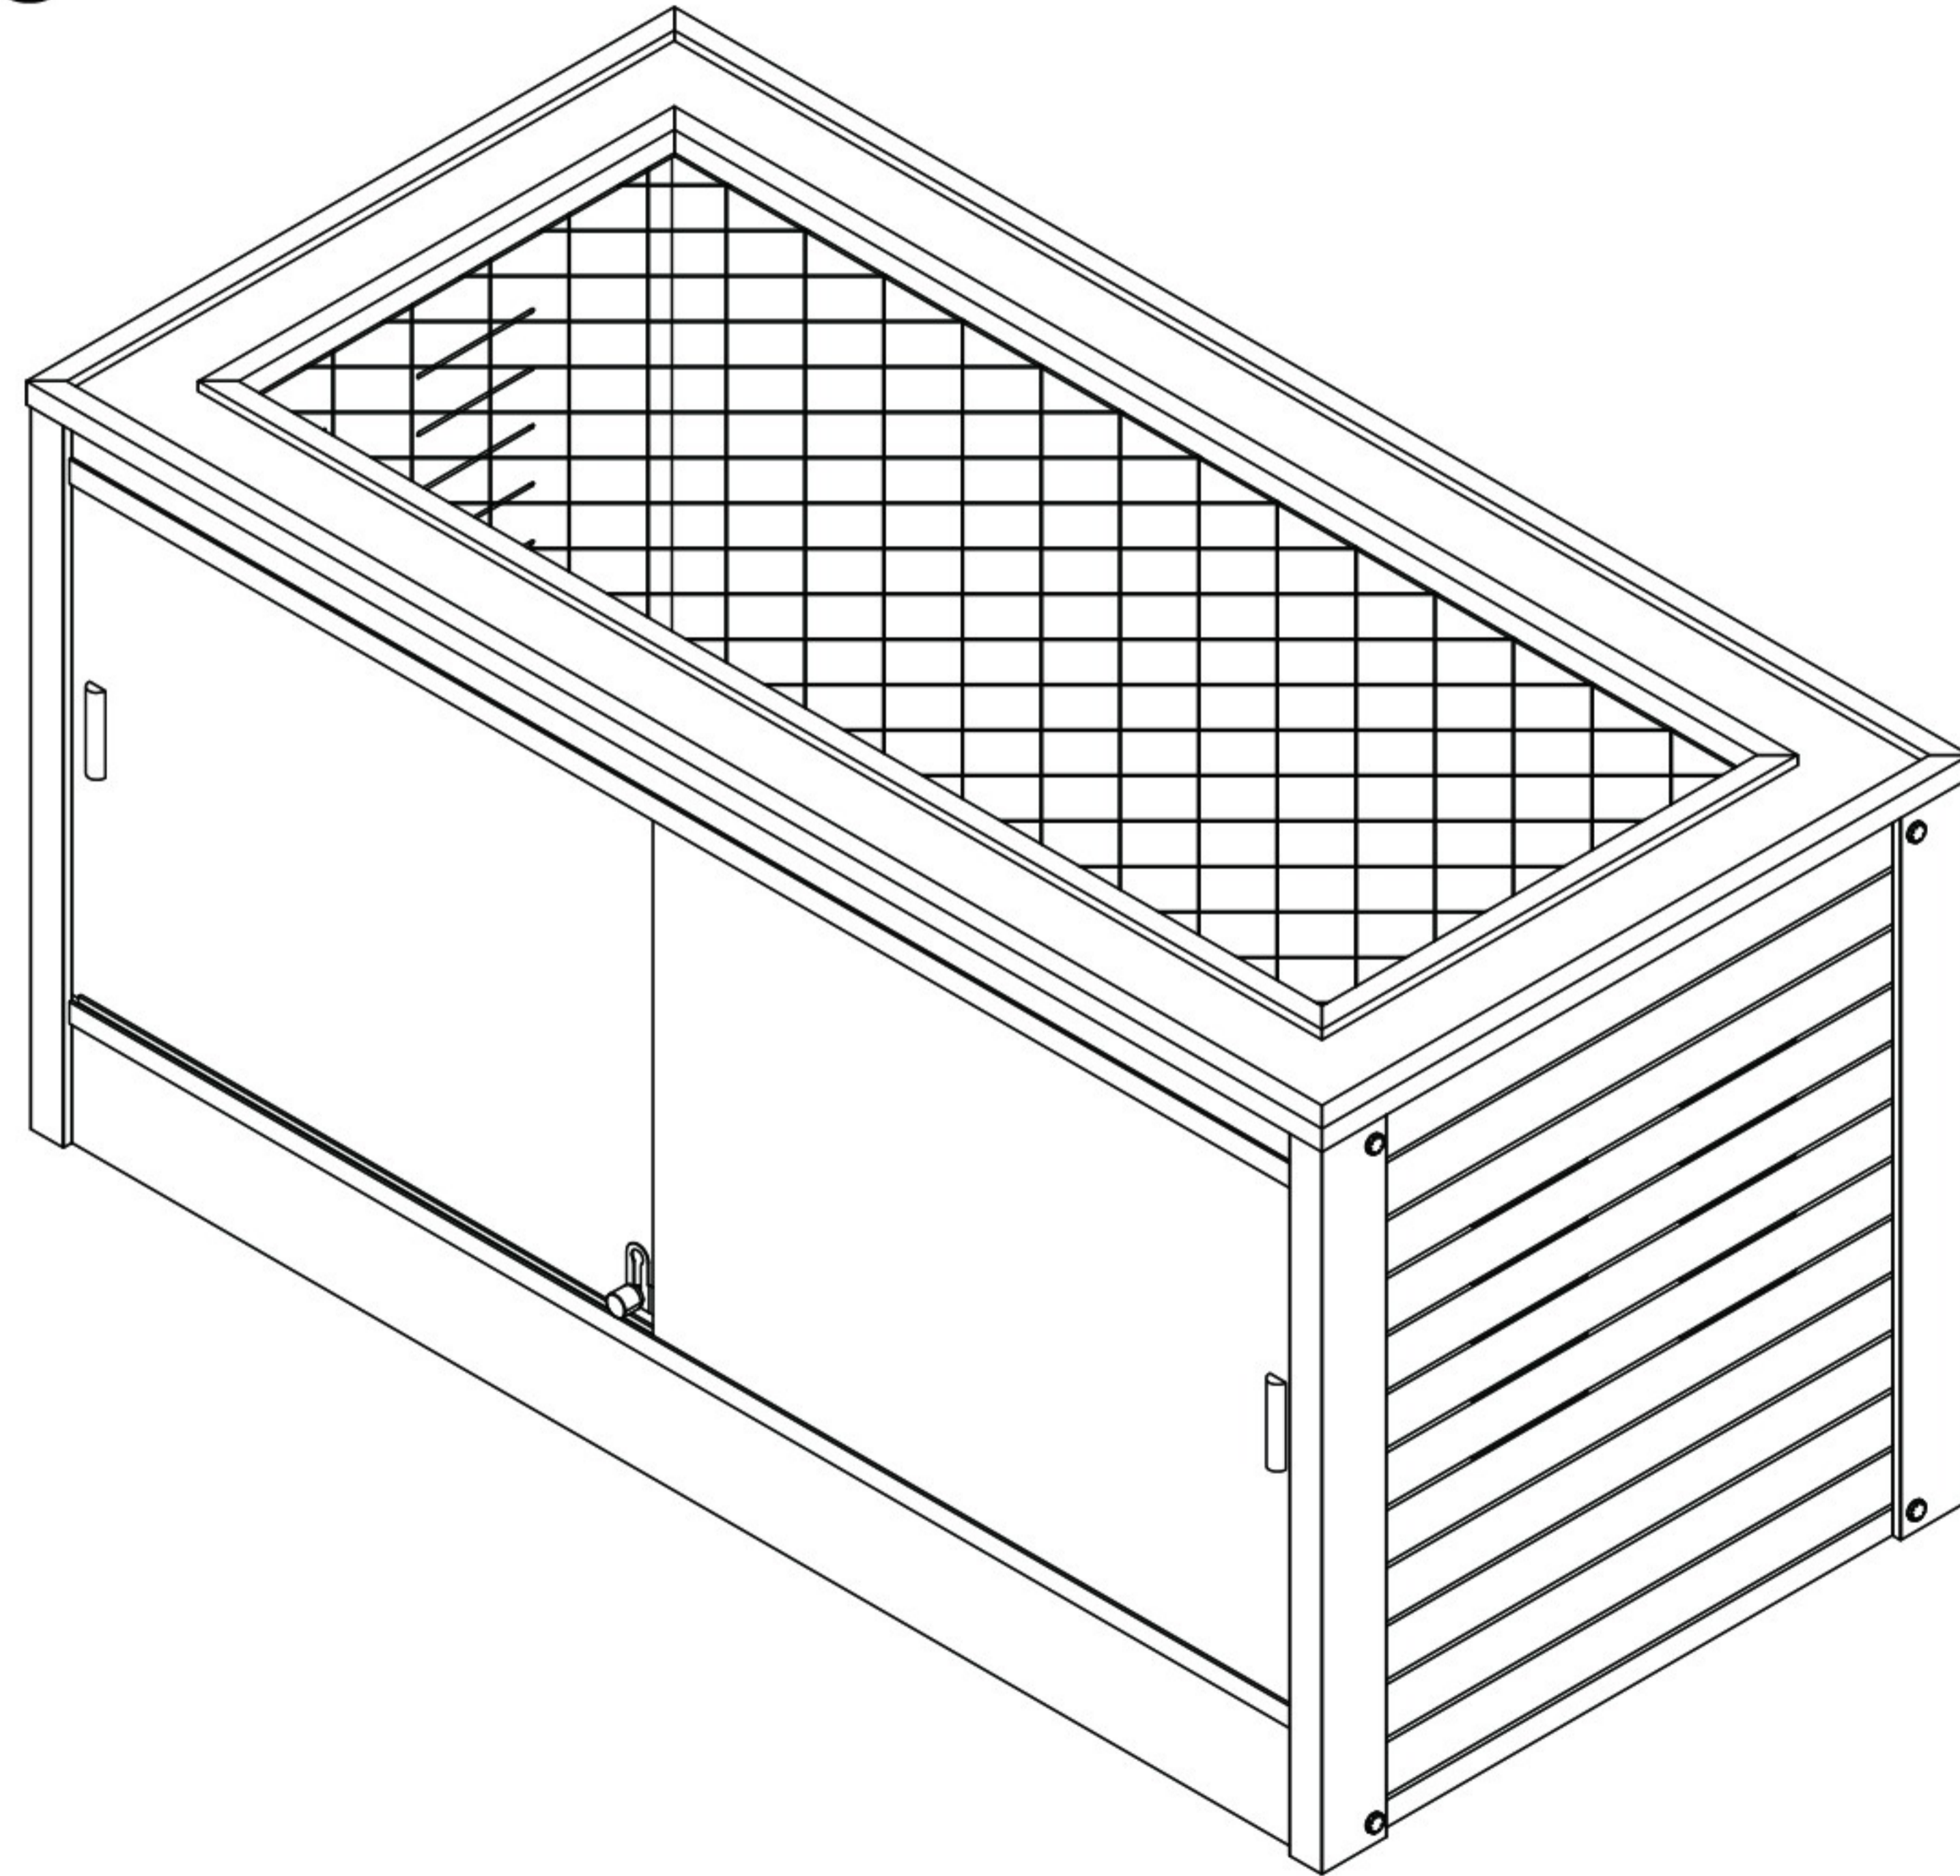

NeAgePet®

featuring **ECOFLEX®**
GUARANTEED TOUGH

48" Mojave Reptile Lounge

EHRML-L Series

Congratulations and thank you for your purchase! Before you start, please check for damage or any missing parts. Please visit www.NewAgePet.com/customer-service to find additional assembly videos and help in requesting replacement parts, as well as additional instructions on cleaning, maintaining and painting your New Age product.