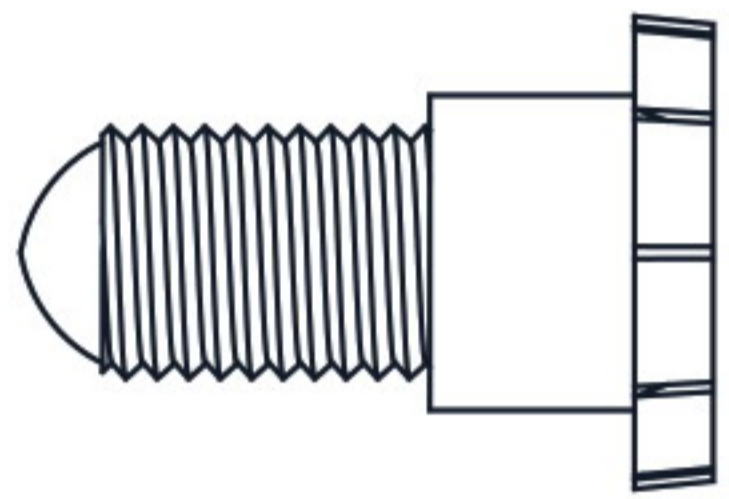

48" Mojave Reptile Lounge

Parts List

Part 1 X 1

Part 2 X 1

Part 3 X 1

Part 4 X 1

Part 5 X 1

Ⓐ X 2

Ⓑ X 4
7/8" (2.2cm)

Ⓒ X 14
1 5/8" (4.2cm)

Ⓓ X 1

Ⓔ X 1

Ⓕ X 1
1 3/4" (4.5cm)

Ⓖ X 2

Ⓗ X 2
2 3/4" (6.8cm)

Ⓘ X 2

CAUTION! FIRE RISK

DO NOT place heat lamps directly on the ECOFLEX material.
Follow ALL safety instructions included with all lighting & heating accessories.

48" Mojave Reptile Lounge

Ⓑ 7/8" (2.2cm)

Ⓒ 1 5/8" (4.2cm)