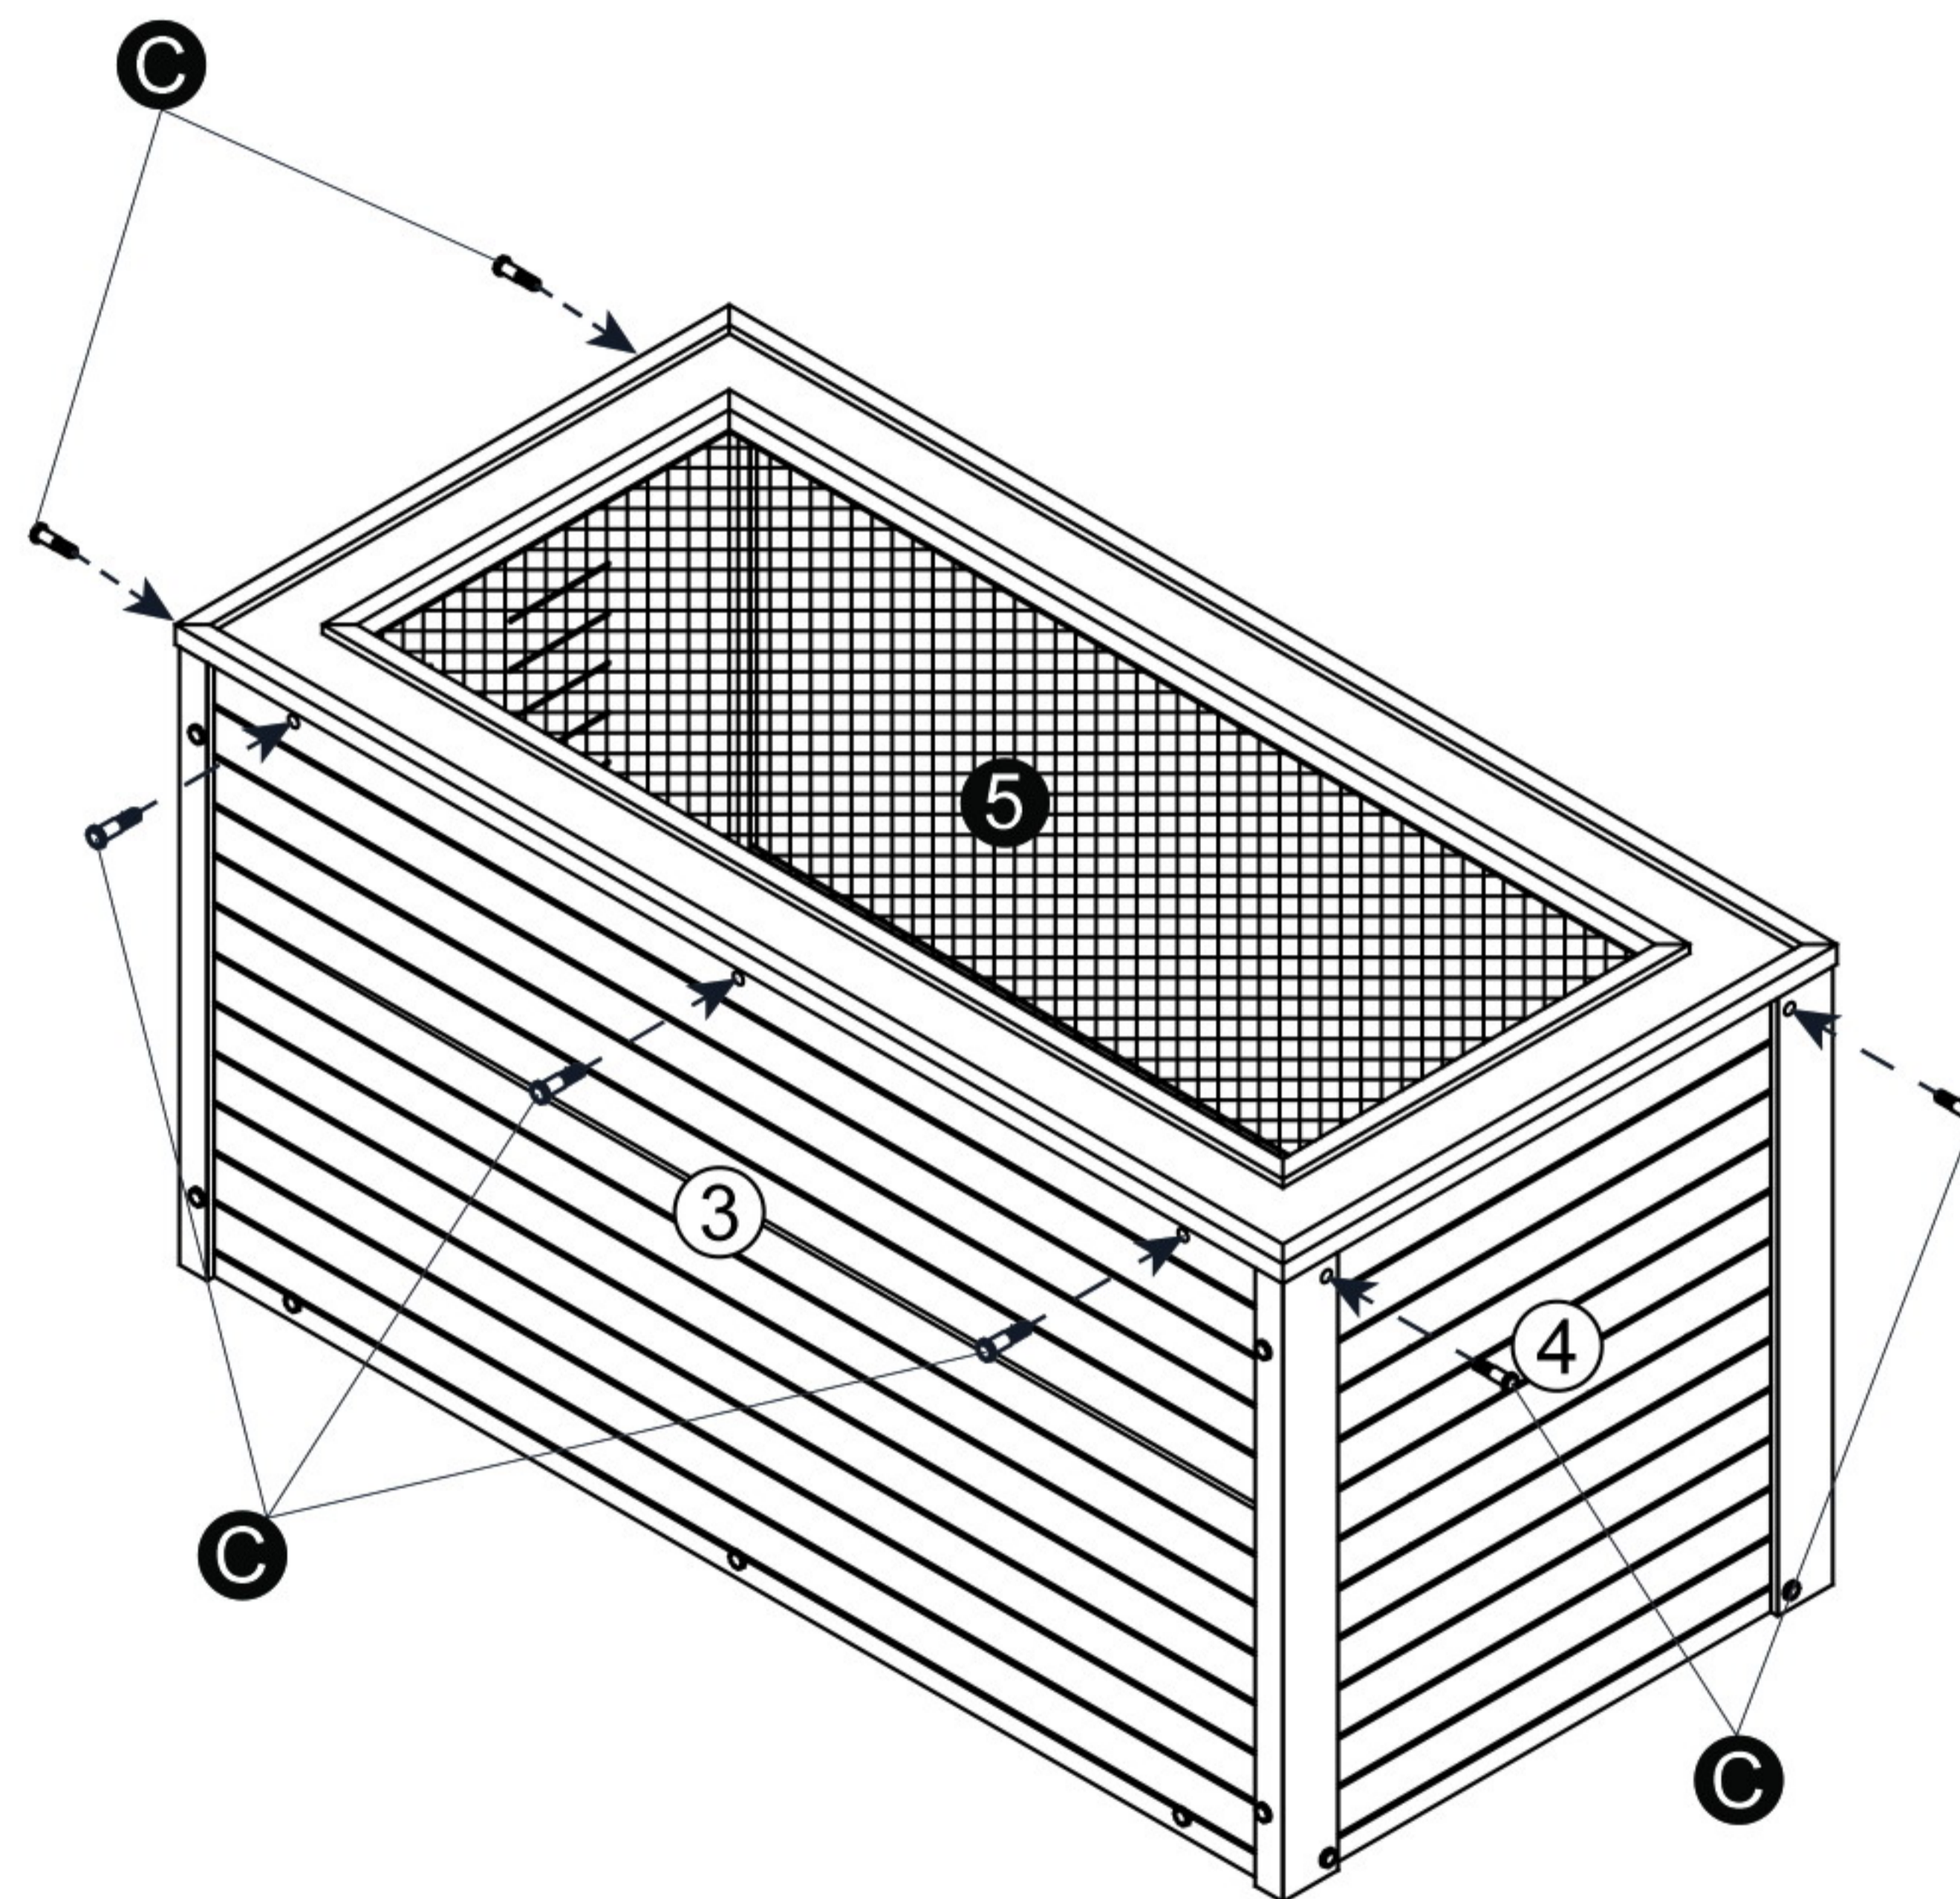

Ⓑ X 4
7/8" (2.2cm)

Ⓒ X 14
1 5/8" (4.2cm)

Ⓓ X 1

Ⓔ X 1

Ⓕ X 1
1 3/4" (4.5cm)

Ⓖ X 2

Ⓗ X 2
2 3/4" (6.8cm)

Ⓘ X 2

CAUTION! FIRE RISK

DO NOT place heat lamps directly on the ECOFLEX material.
Follow ALL safety instructions included with all lighting & heating accessories.

48" Mojave Reptile Lounge

Ⓑ 7/8" (2.2cm)

Ⓒ 1 5/8" (4.2cm)

Step 1 .

Step 2 .

Step 3 .

Step 4 .

Step 5 .

Step 6 .

Step 7 .

Step 8 .