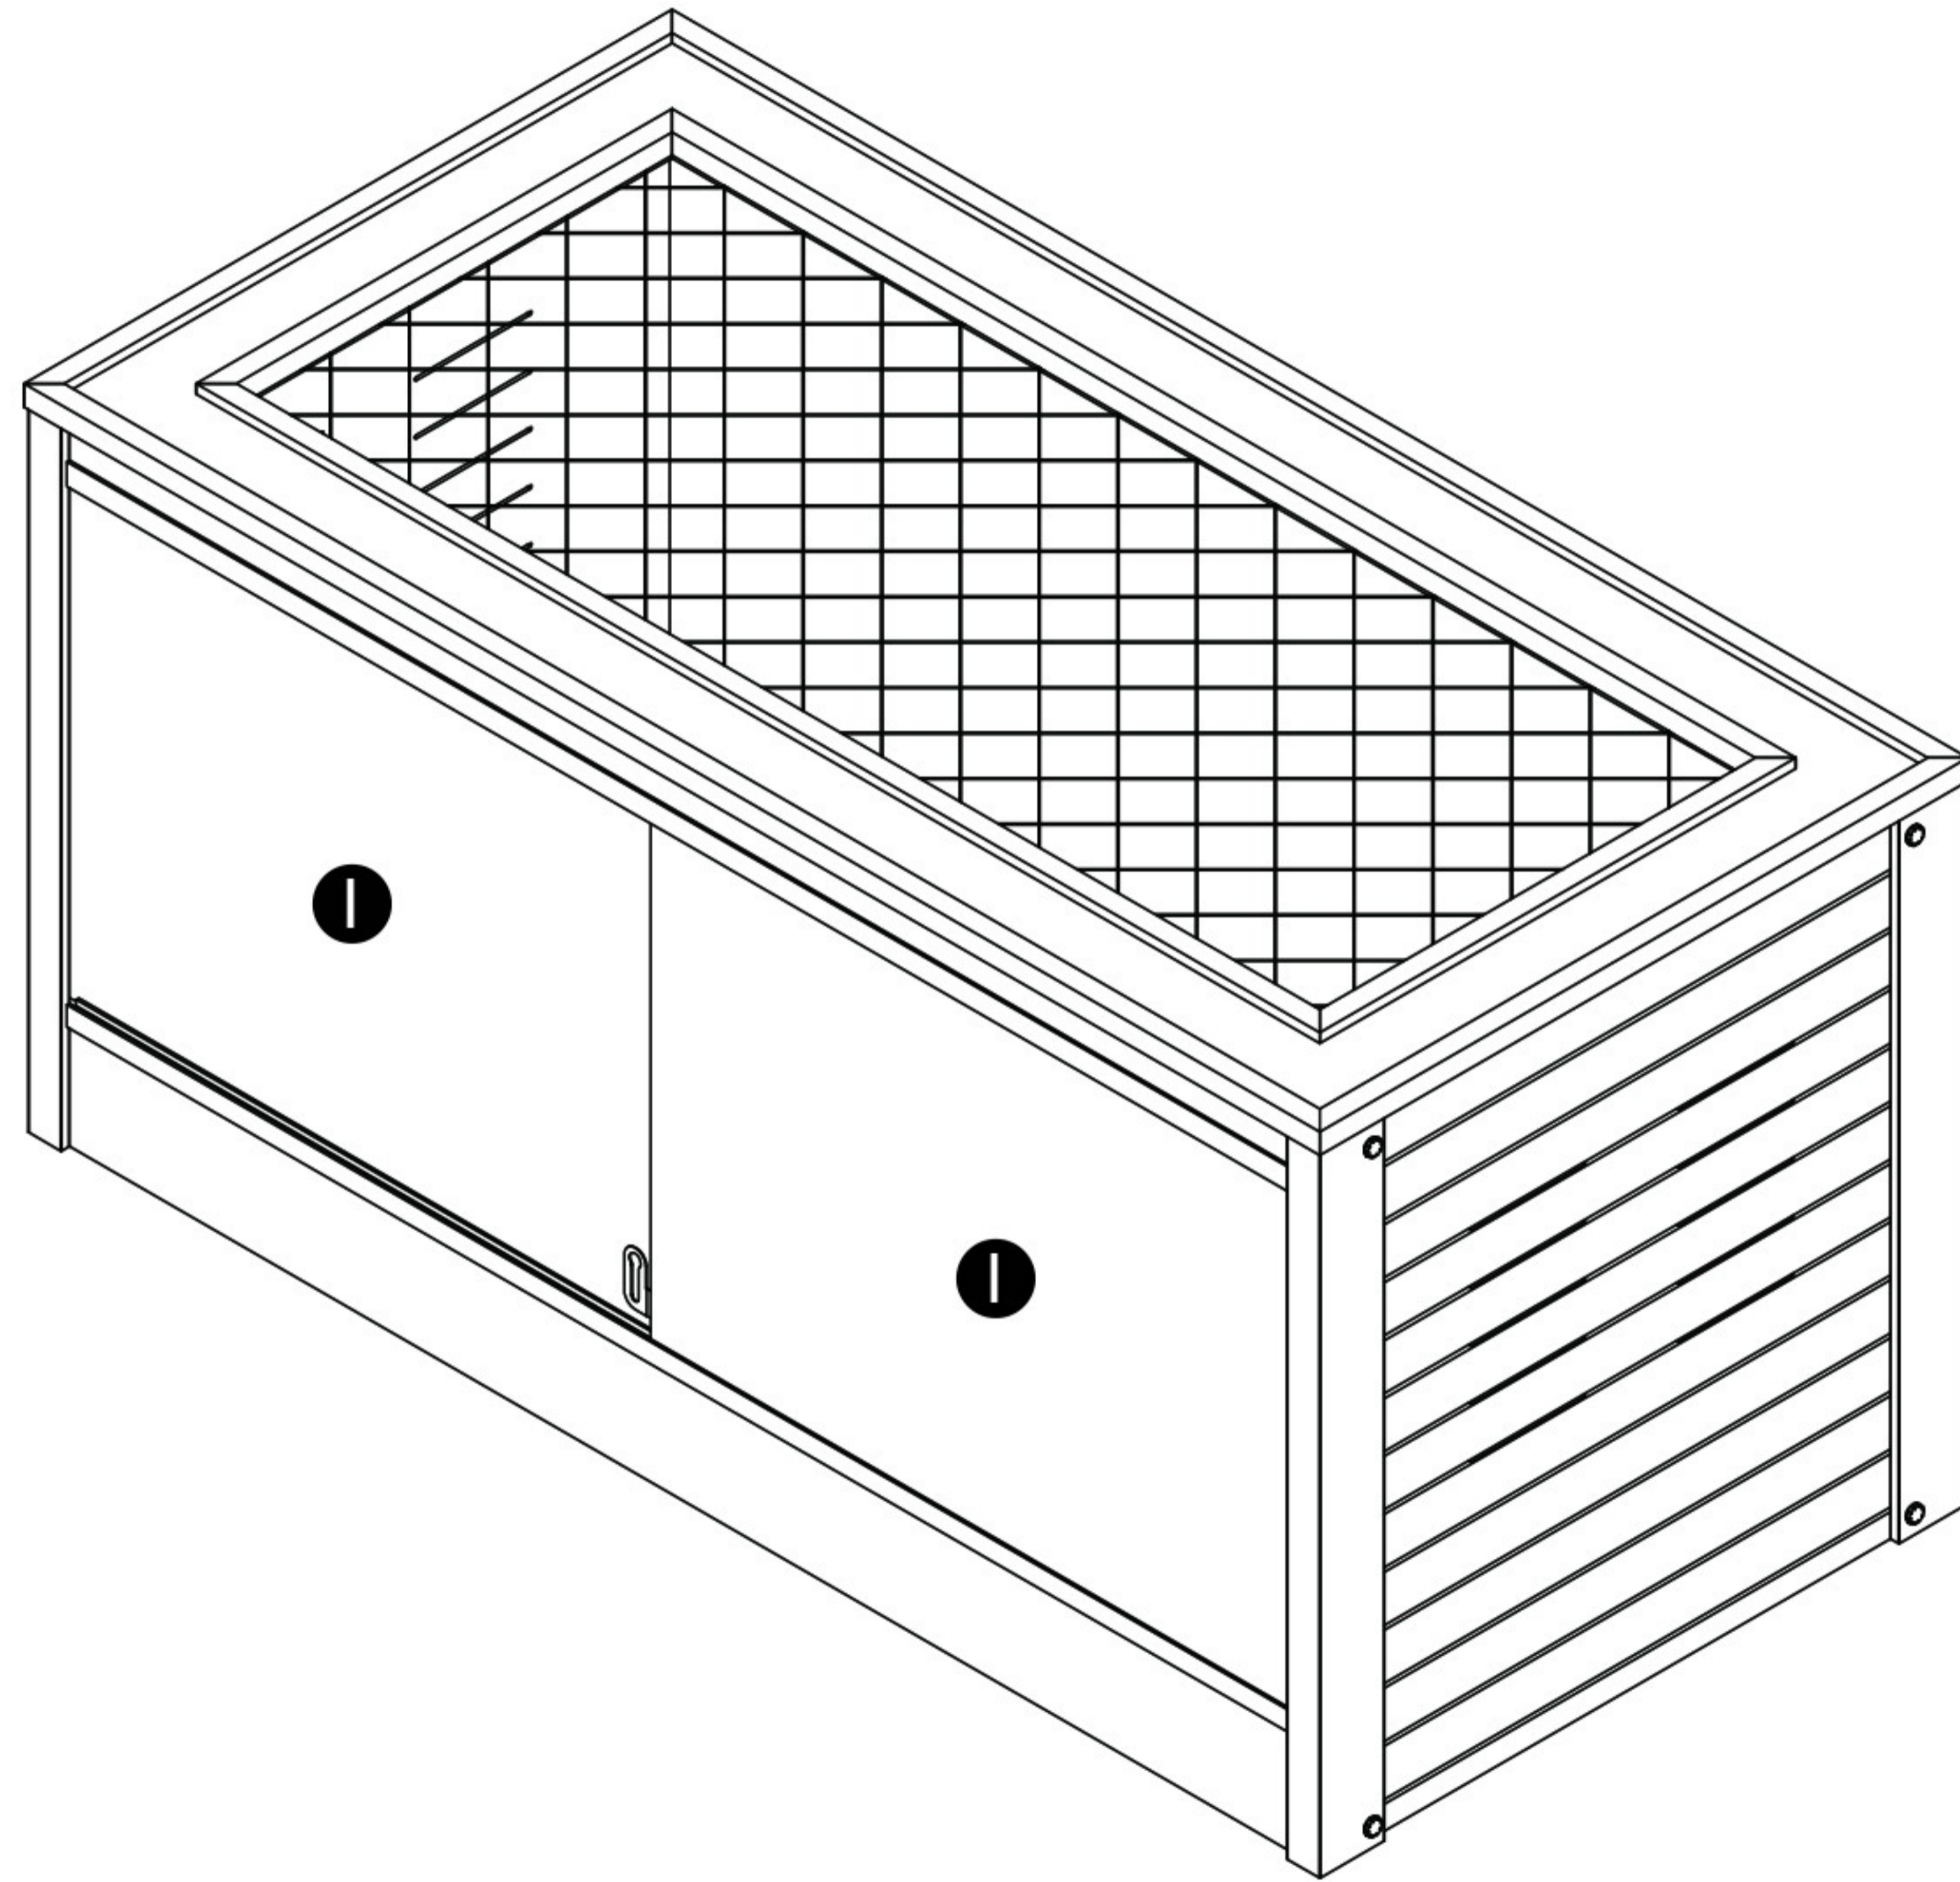

Ⓑ X 4
7/8" (2.2cm)

Ⓒ X 14
1 5/8" (4.2cm)

Ⓓ X 1

Ⓔ X 1

Ⓕ X 1
1 3/4" (4.5cm)

Ⓖ X 2

Ⓗ X 2
2 3/4" (6.8cm)

Ⓘ X 2

CAUTION! FIRE RISK

DO NOT place heat lamps directly on the ECOFLEX material.
Follow ALL safety instructions included with all lighting & heating accessories.

48" Mojave Reptile Lounge

Ⓑ 7/8" (2.2cm)

Ⓒ 1 5/8" (4.2cm)

Step 1 .

Step 2 .

Step 3 .

Step 4 .

Step 5 .

Step 6 .

Step 7 .

Step 8 .