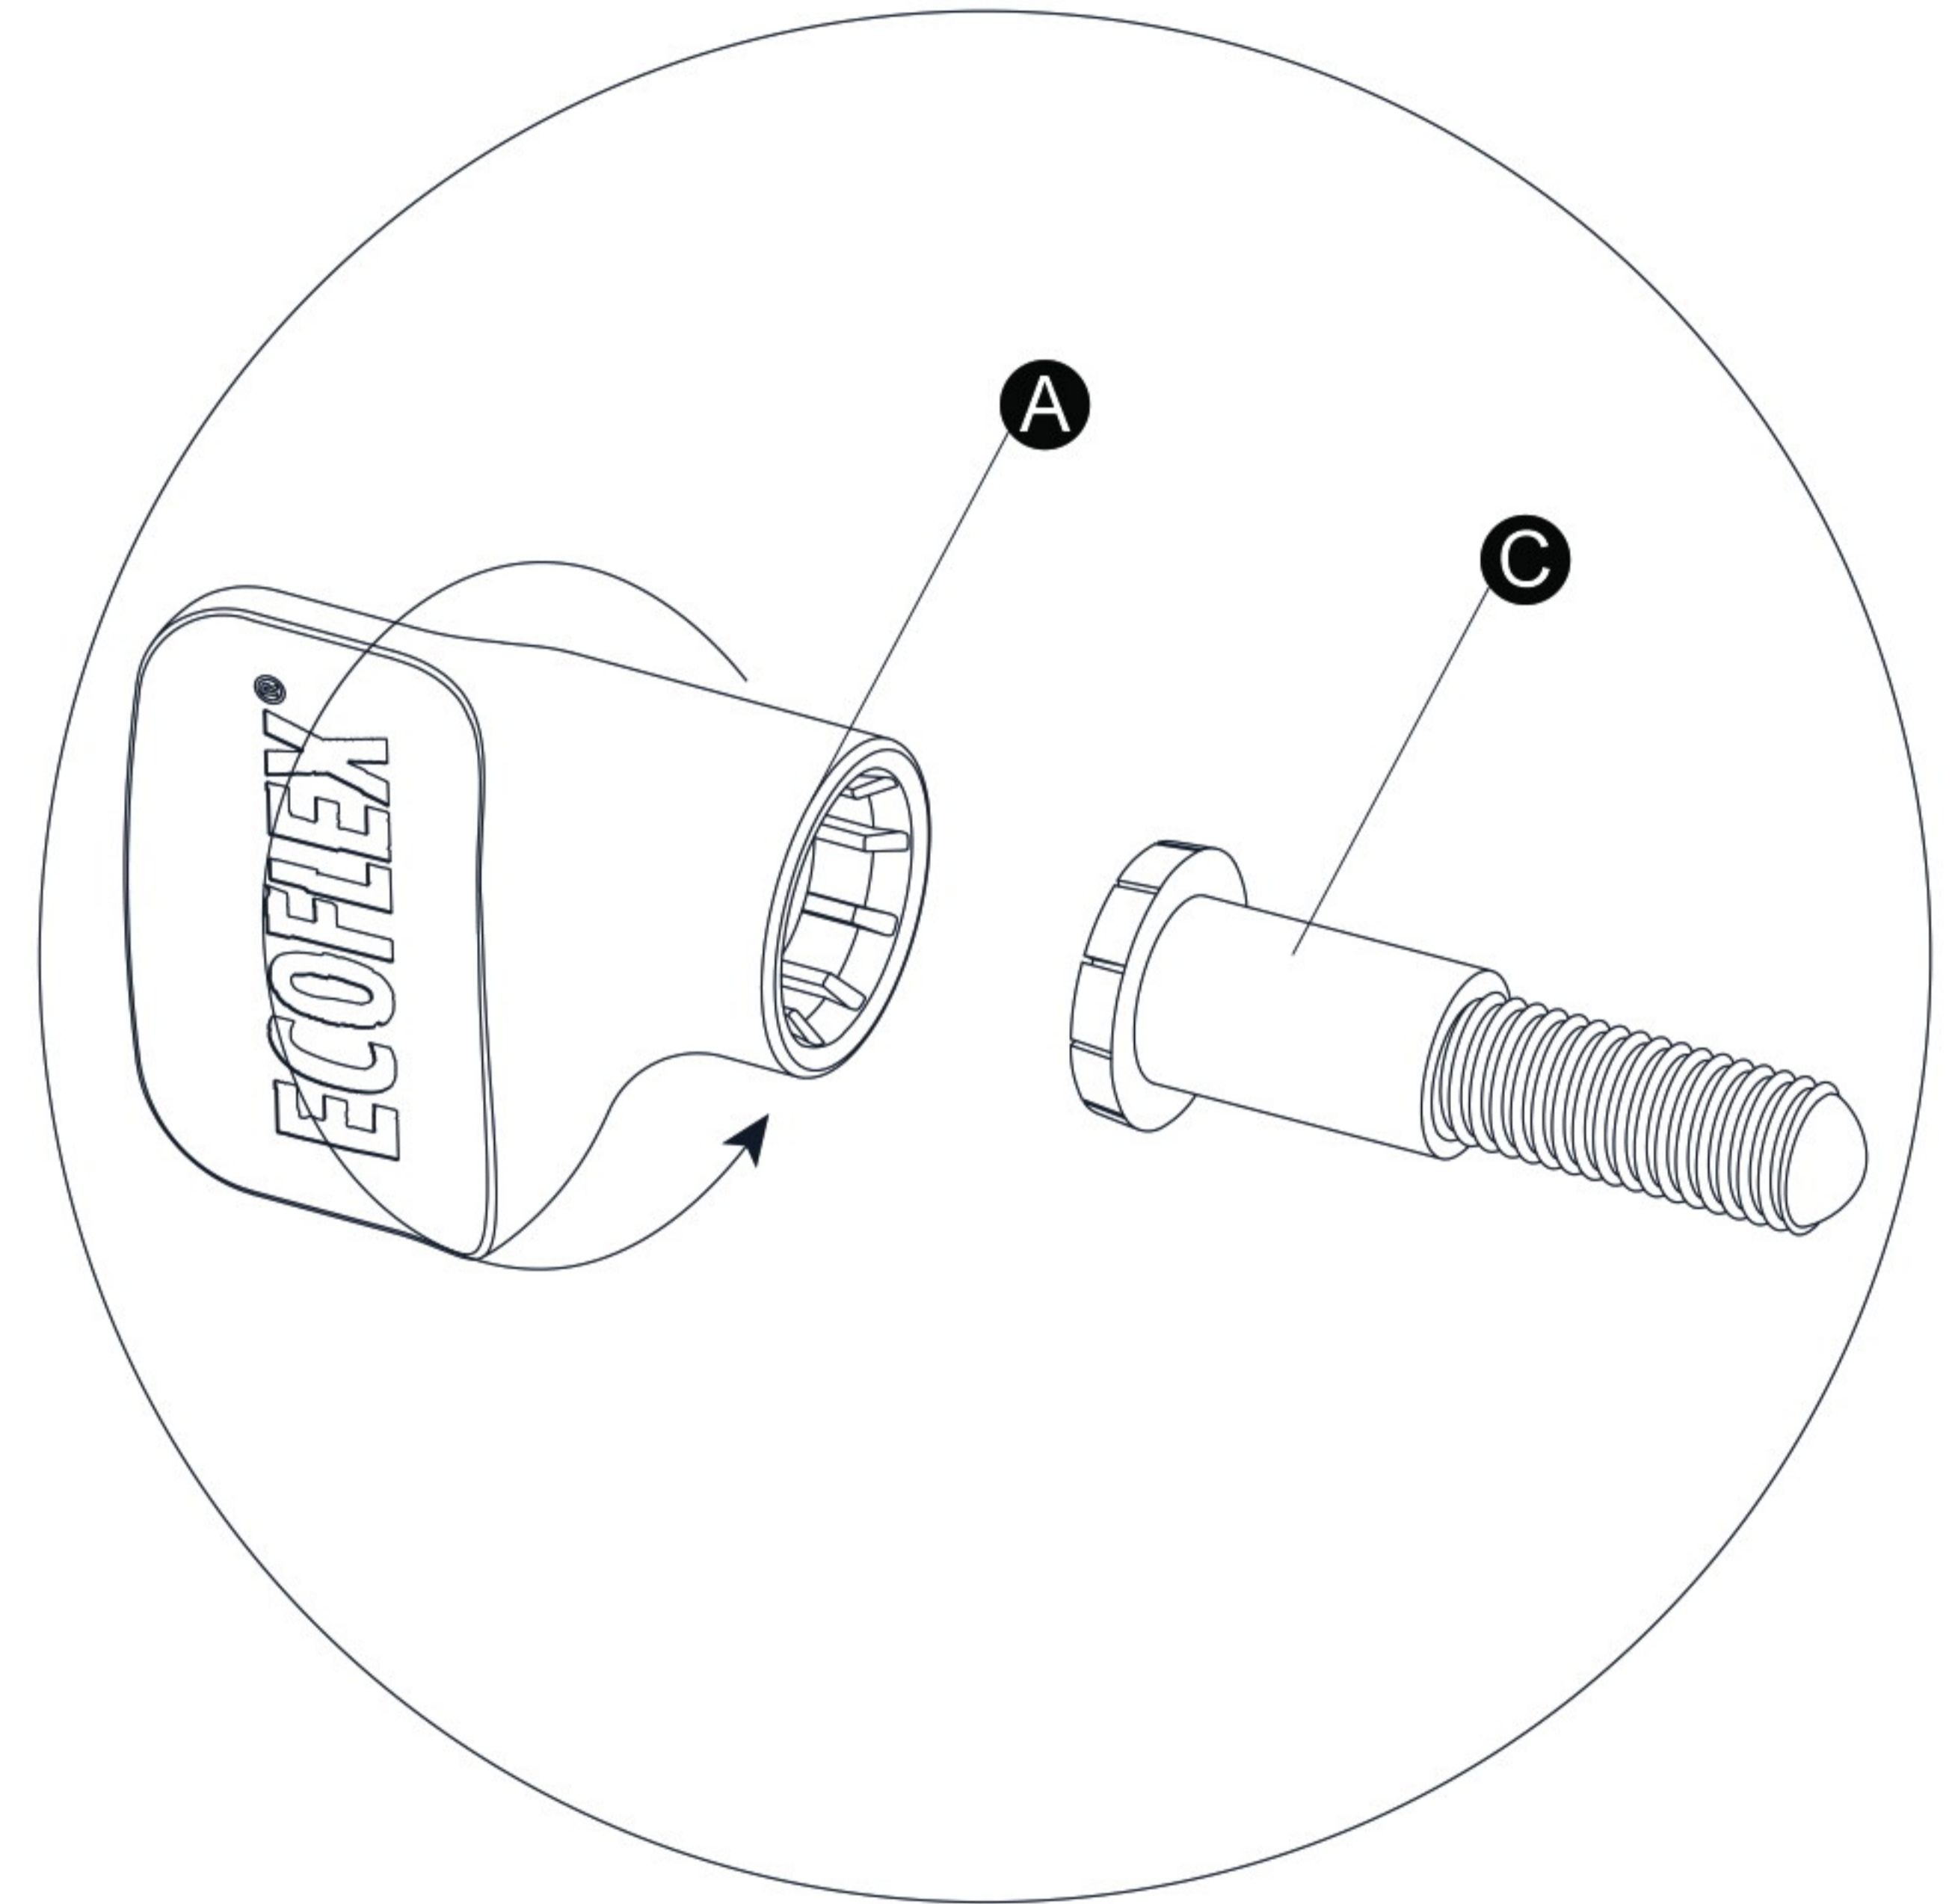

Ⓑ X 4
7/8" (2.2cm)

Ⓒ X 12
1 5/8" (4.2cm)

Ⓓ X 1

Ⓔ X 1

Ⓕ X 1
1 3/4" (4.5cm)

Ⓖ X 2

Ⓗ X 2
2 3/4" (6.8cm)

Ⓘ X 2

CAUTION! FIRE RISK

DO NOT place heat lamps directly on the ECOFLEX material.
Follow ALL safety instructions included with all lighting & heating accessories.

36" Mojave Reptile Lounge

Ⓑ 7/8"(2.2cm)

Ⓒ 1 5/8"(4.2cm)