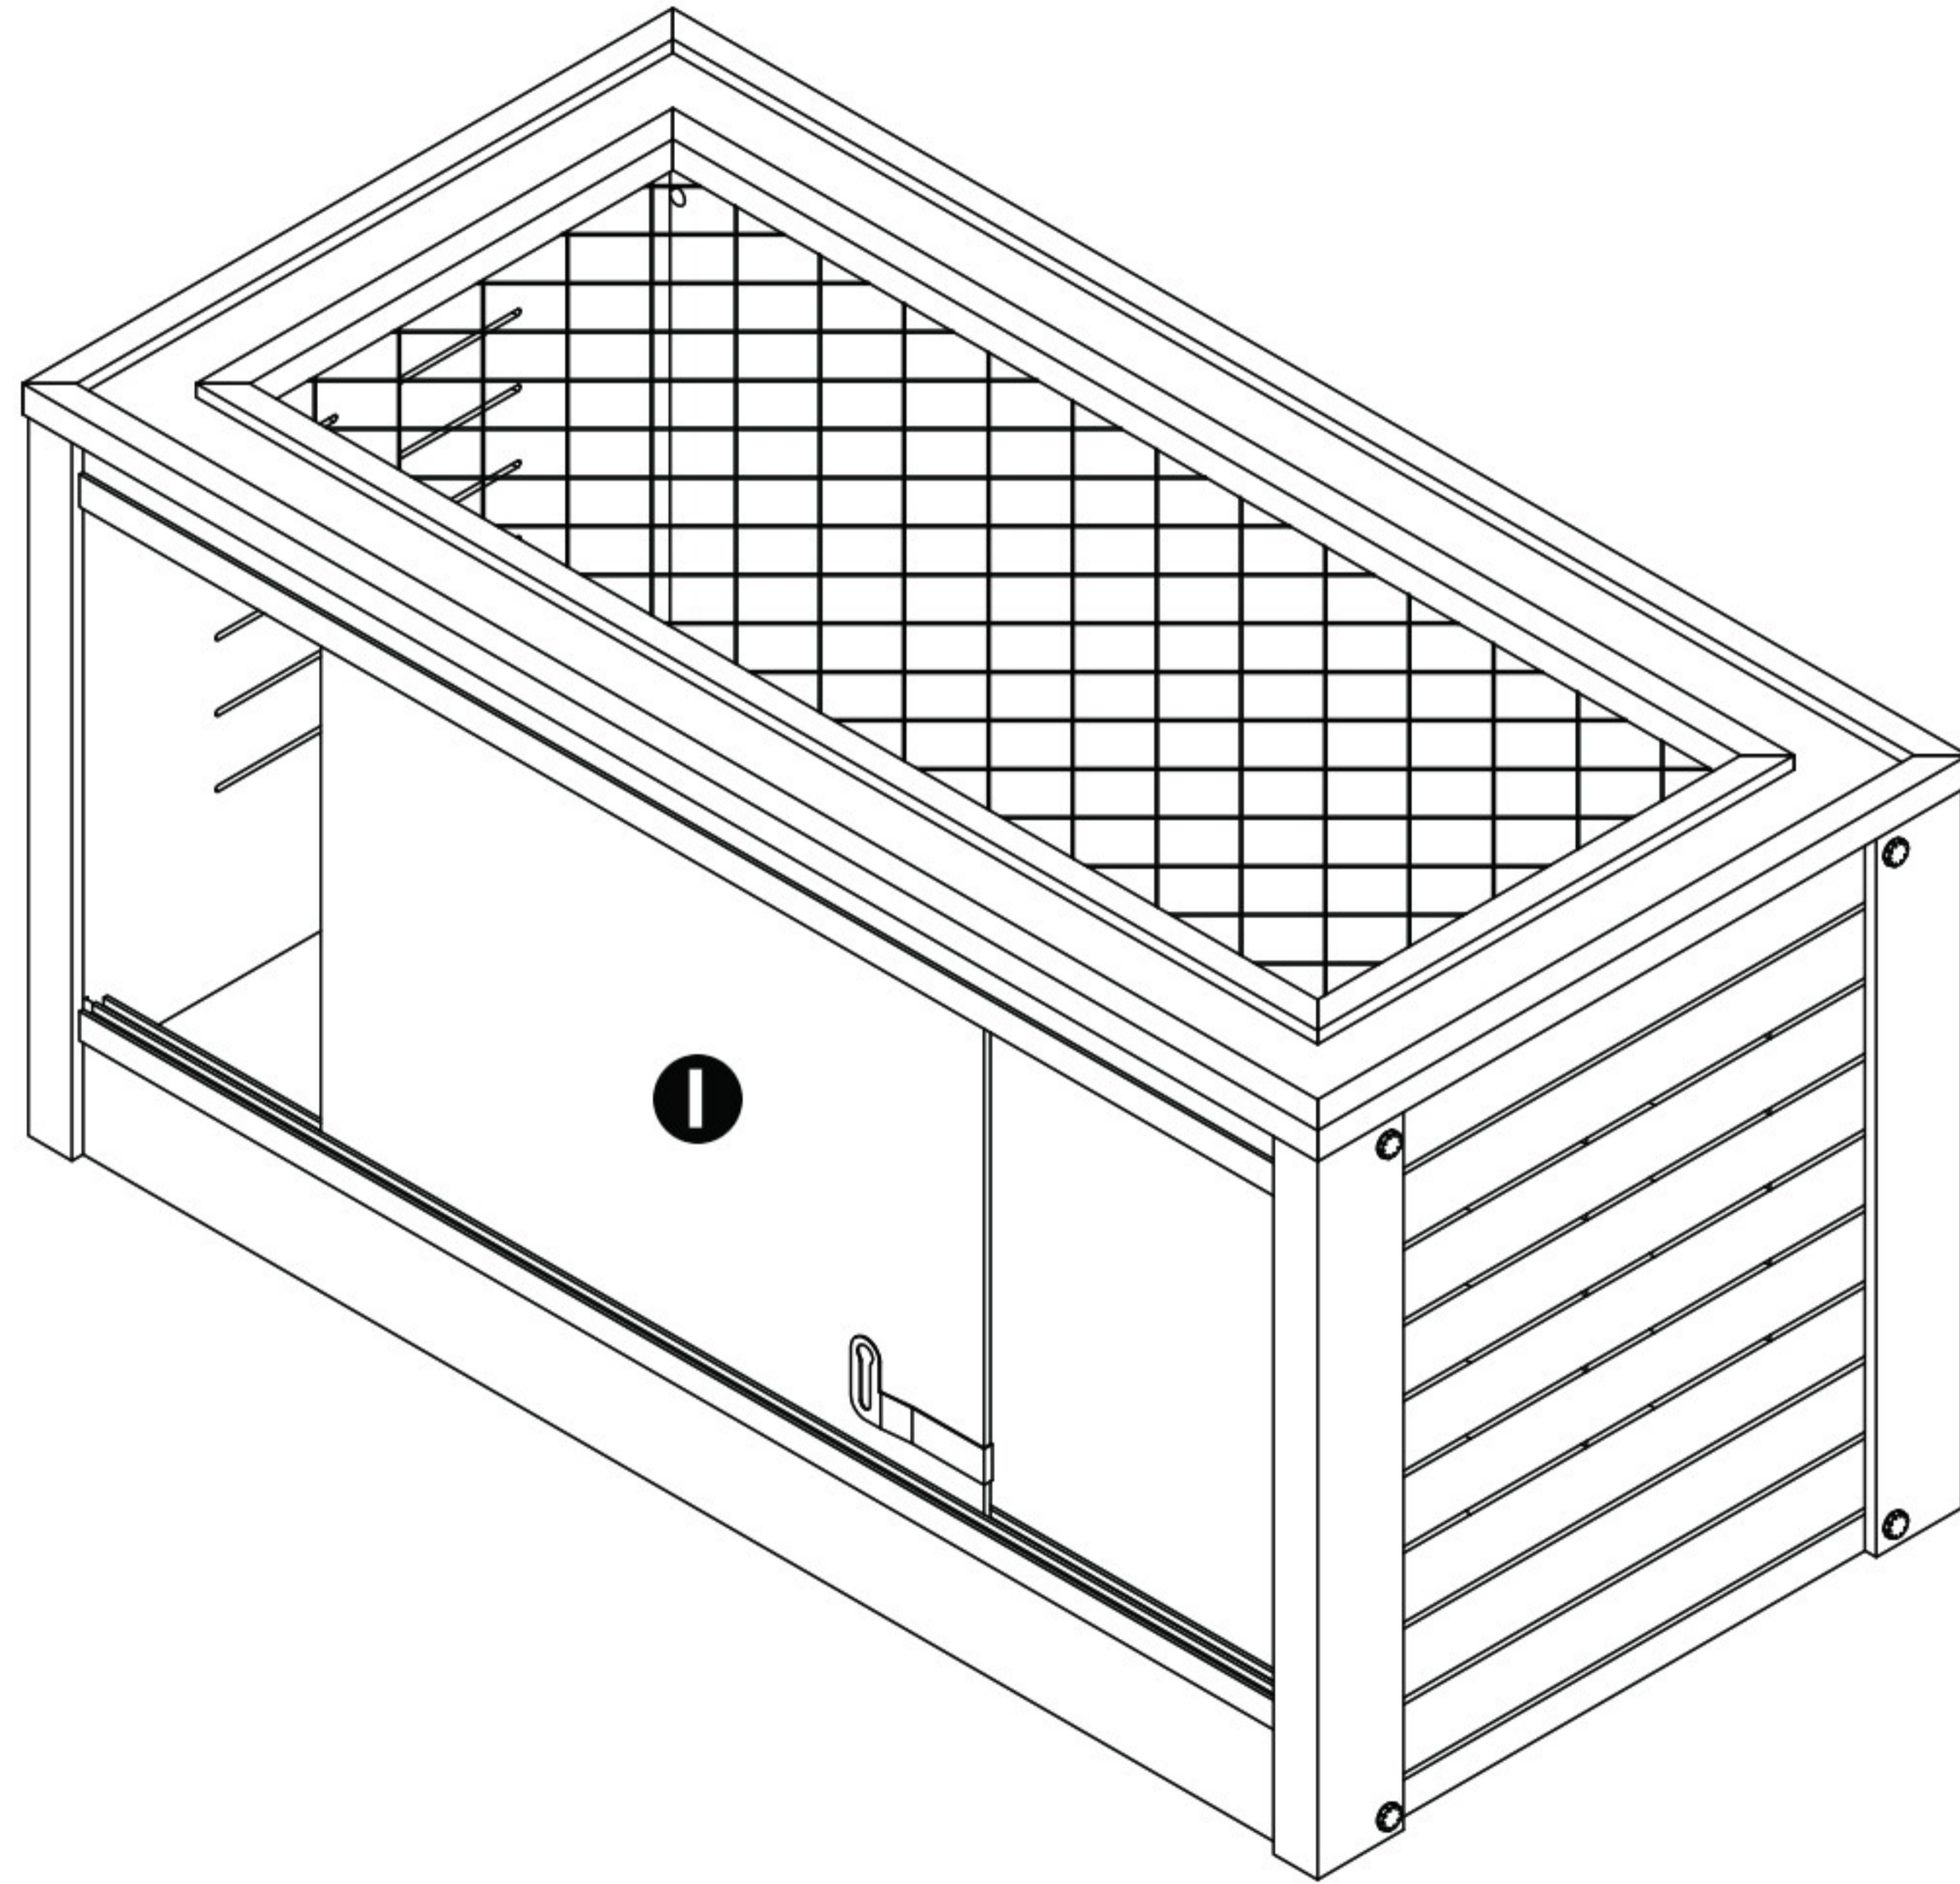

Ⓑ X 4
7/8" (2.2cm)

Ⓒ X 12
1 5/8" (4.2cm)

Ⓓ X 1

Ⓔ X 1

Ⓕ X 1
1 3/4" (4.5cm)

Ⓖ X 2

Ⓗ X 2
2 3/4" (6.8cm)

Ⓘ X 2

CAUTION! FIRE RISK

DO NOT place heat lamps directly on the ECOFLEX material.
Follow ALL safety instructions included with all lighting & heating accessories.

36" Mojave Reptile Lounge

Ⓑ 7/8"(2.2cm)

Ⓒ 1 5/8"(4.2cm)

Step 1 .

Step 2 .

Step 3 .

Step 4 .

Step 5 .

Step 6 .

Step 7 .

Step 8 .