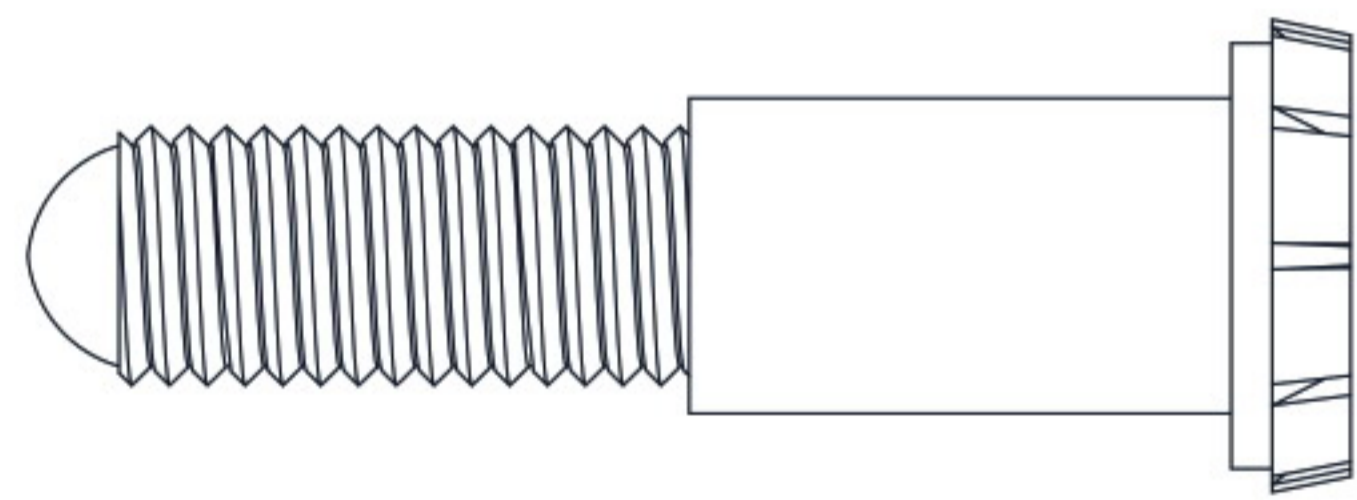

36" Mojave Reptile Lounge

Parts List

Part 1 X 1

Part 2 X 1

Part 3 X 1

Part 4 X 1

Part 5 X 1

Ⓐ X 2

Ⓑ X 4
7/8" (2.2cm)

Ⓒ X 12
1 5/8" (4.2cm)

Ⓓ X 1

Ⓔ X 1

Ⓕ X 1
1 3/4" (4.5cm)

Ⓖ X 2

Ⓗ X 2
2 3/4" (6.8cm)

Ⓘ X 2

CAUTION! FIRE RISK

DO NOT place heat lamps directly on the ECOFLEX material.
Follow ALL safety instructions included with all lighting & heating accessories.

36" Mojave Reptile Lounge

Ⓑ 7/8"(2.2cm)

Ⓒ 1 5/8"(4.2cm)