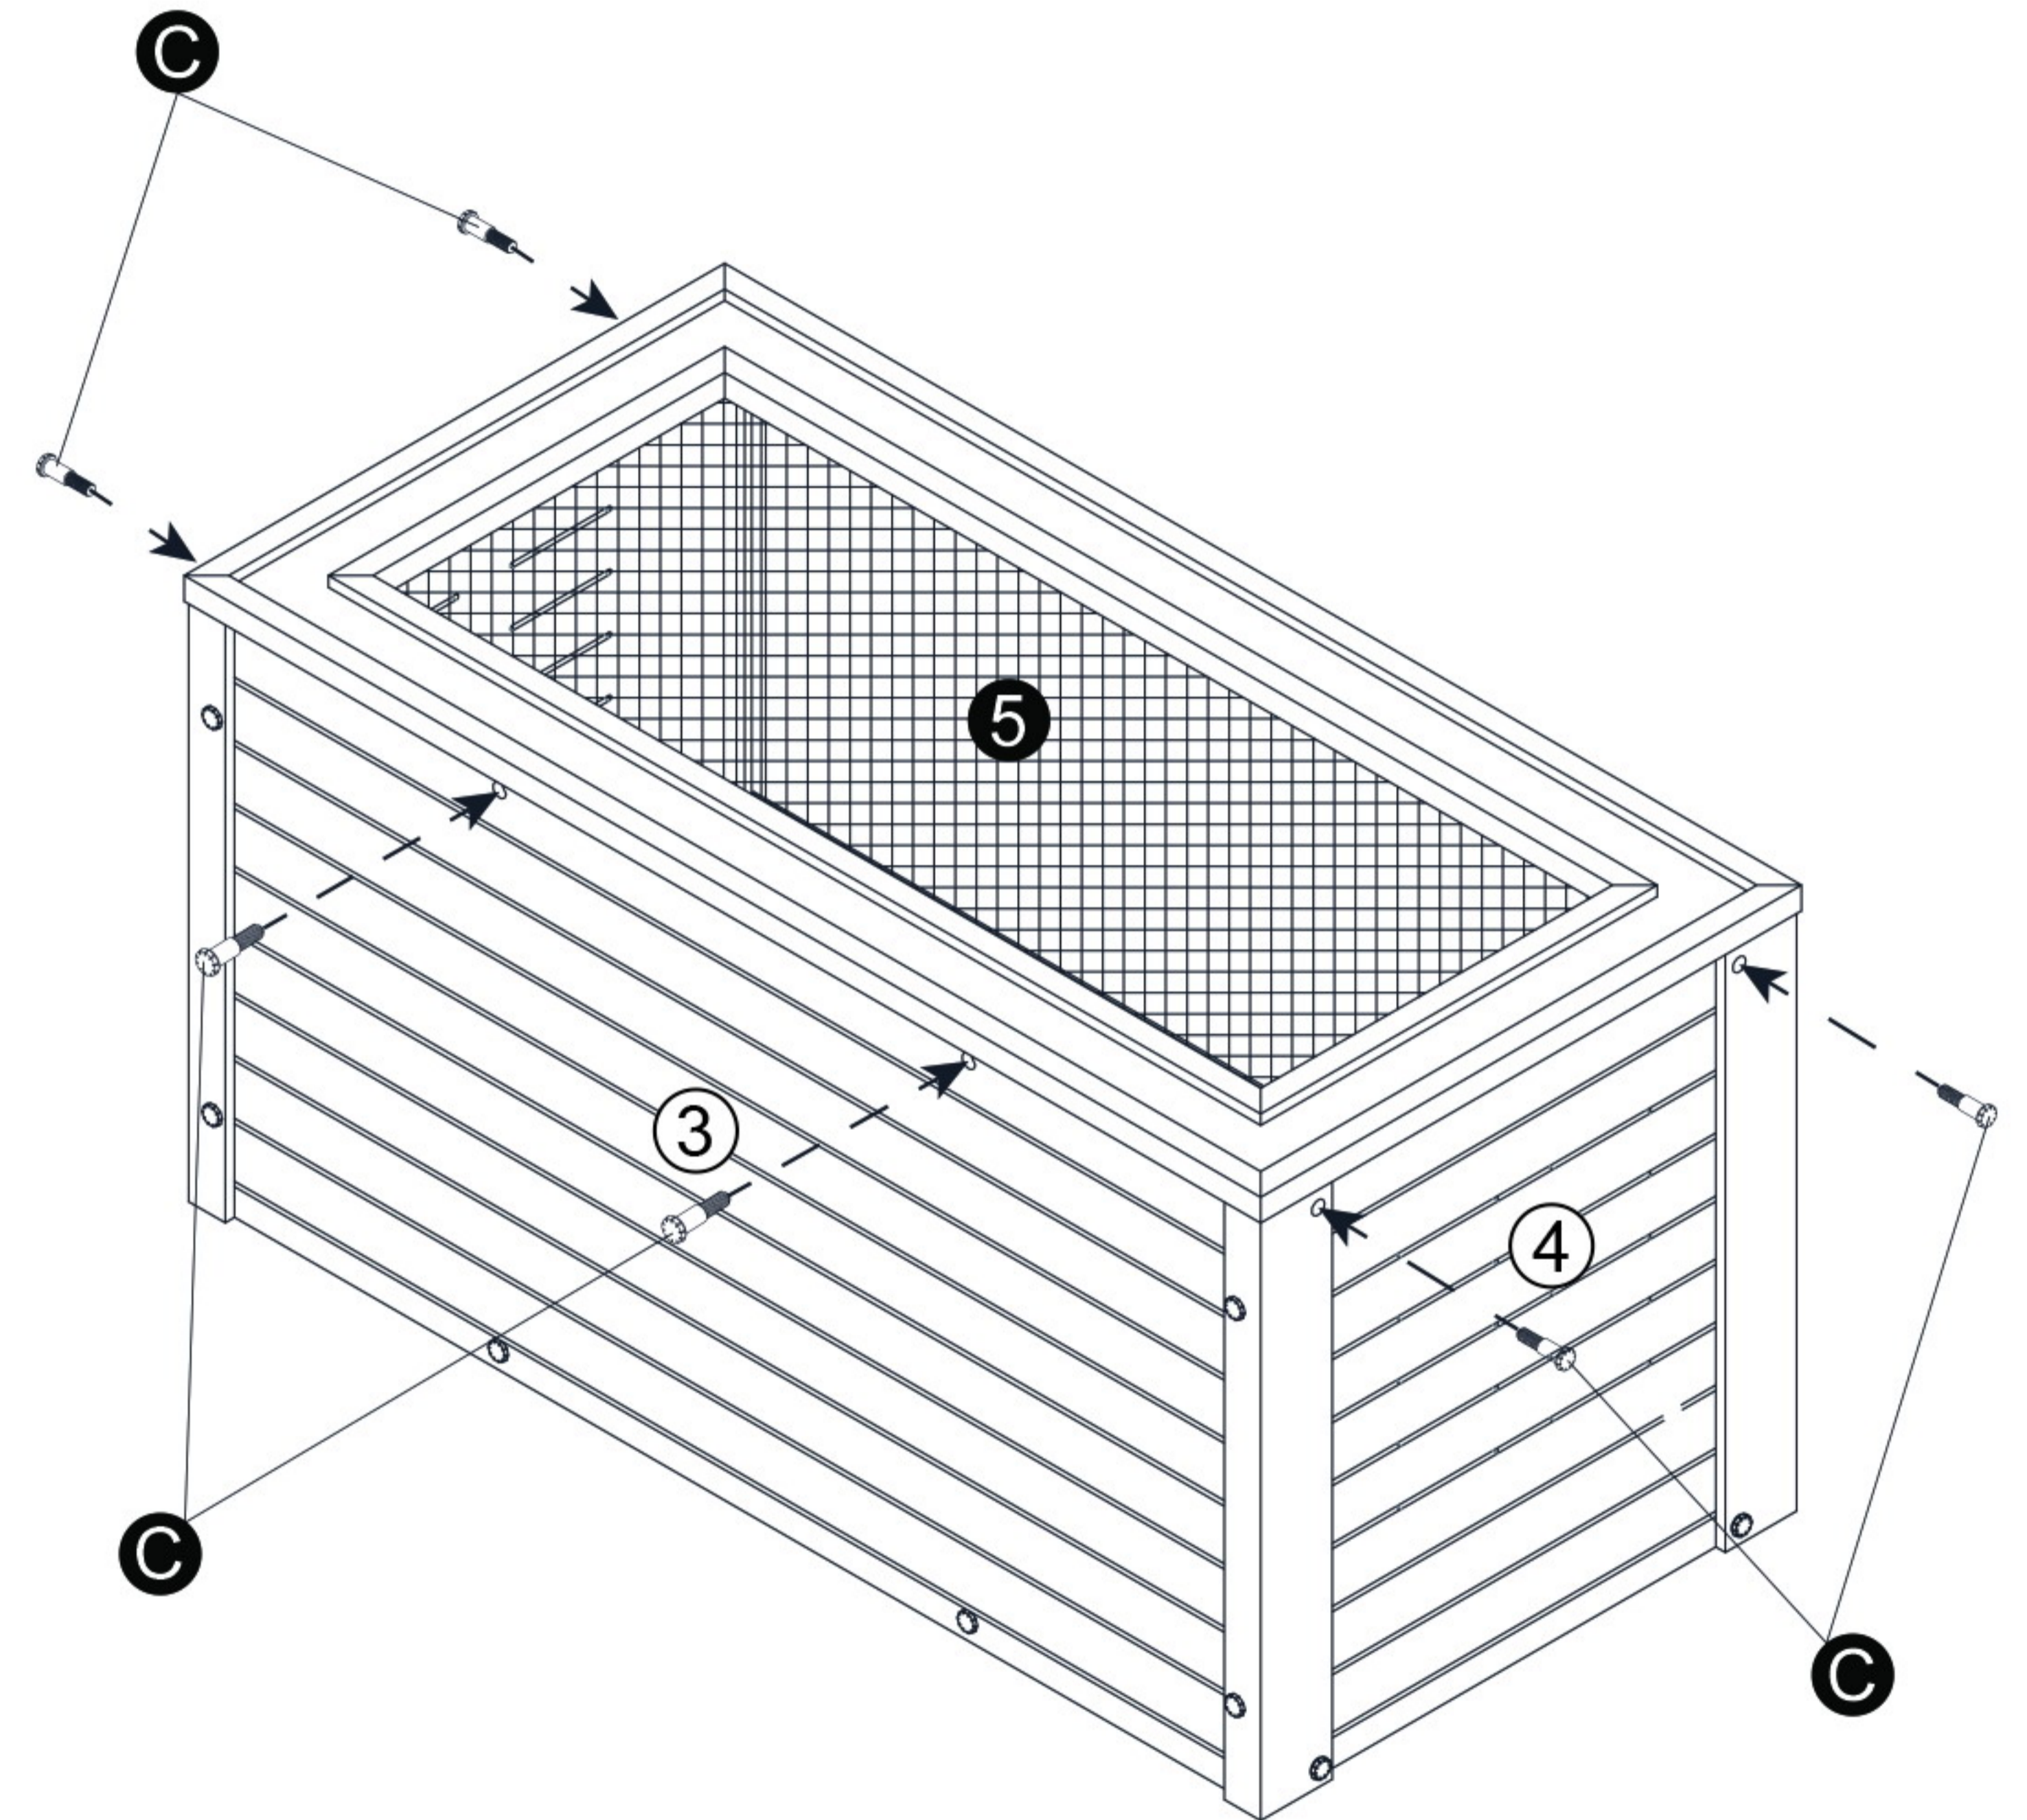

Ⓑ X 4
7/8" (2.2cm)

Ⓒ X 12
1 5/8" (4.2cm)

Ⓓ X 1

Ⓔ X 1

Ⓕ X 1
1 3/4" (4.5cm)

Ⓖ X 2

Ⓗ X 2
2 3/4" (6.8cm)

Ⓘ X 2

CAUTION! FIRE RISK

DO NOT place heat lamps directly on the ECOFLEX material.
Follow ALL safety instructions included with all lighting & heating accessories.

36" Mojave Reptile Lounge

Ⓑ 7/8"(2.2cm)

Ⓒ 1 5/8"(4.2cm)

Step 1 .

Step 2 .

Step 3 .

Step 4 .

Step 5 .

Step 6 .

Step 7 .

Step 8 .