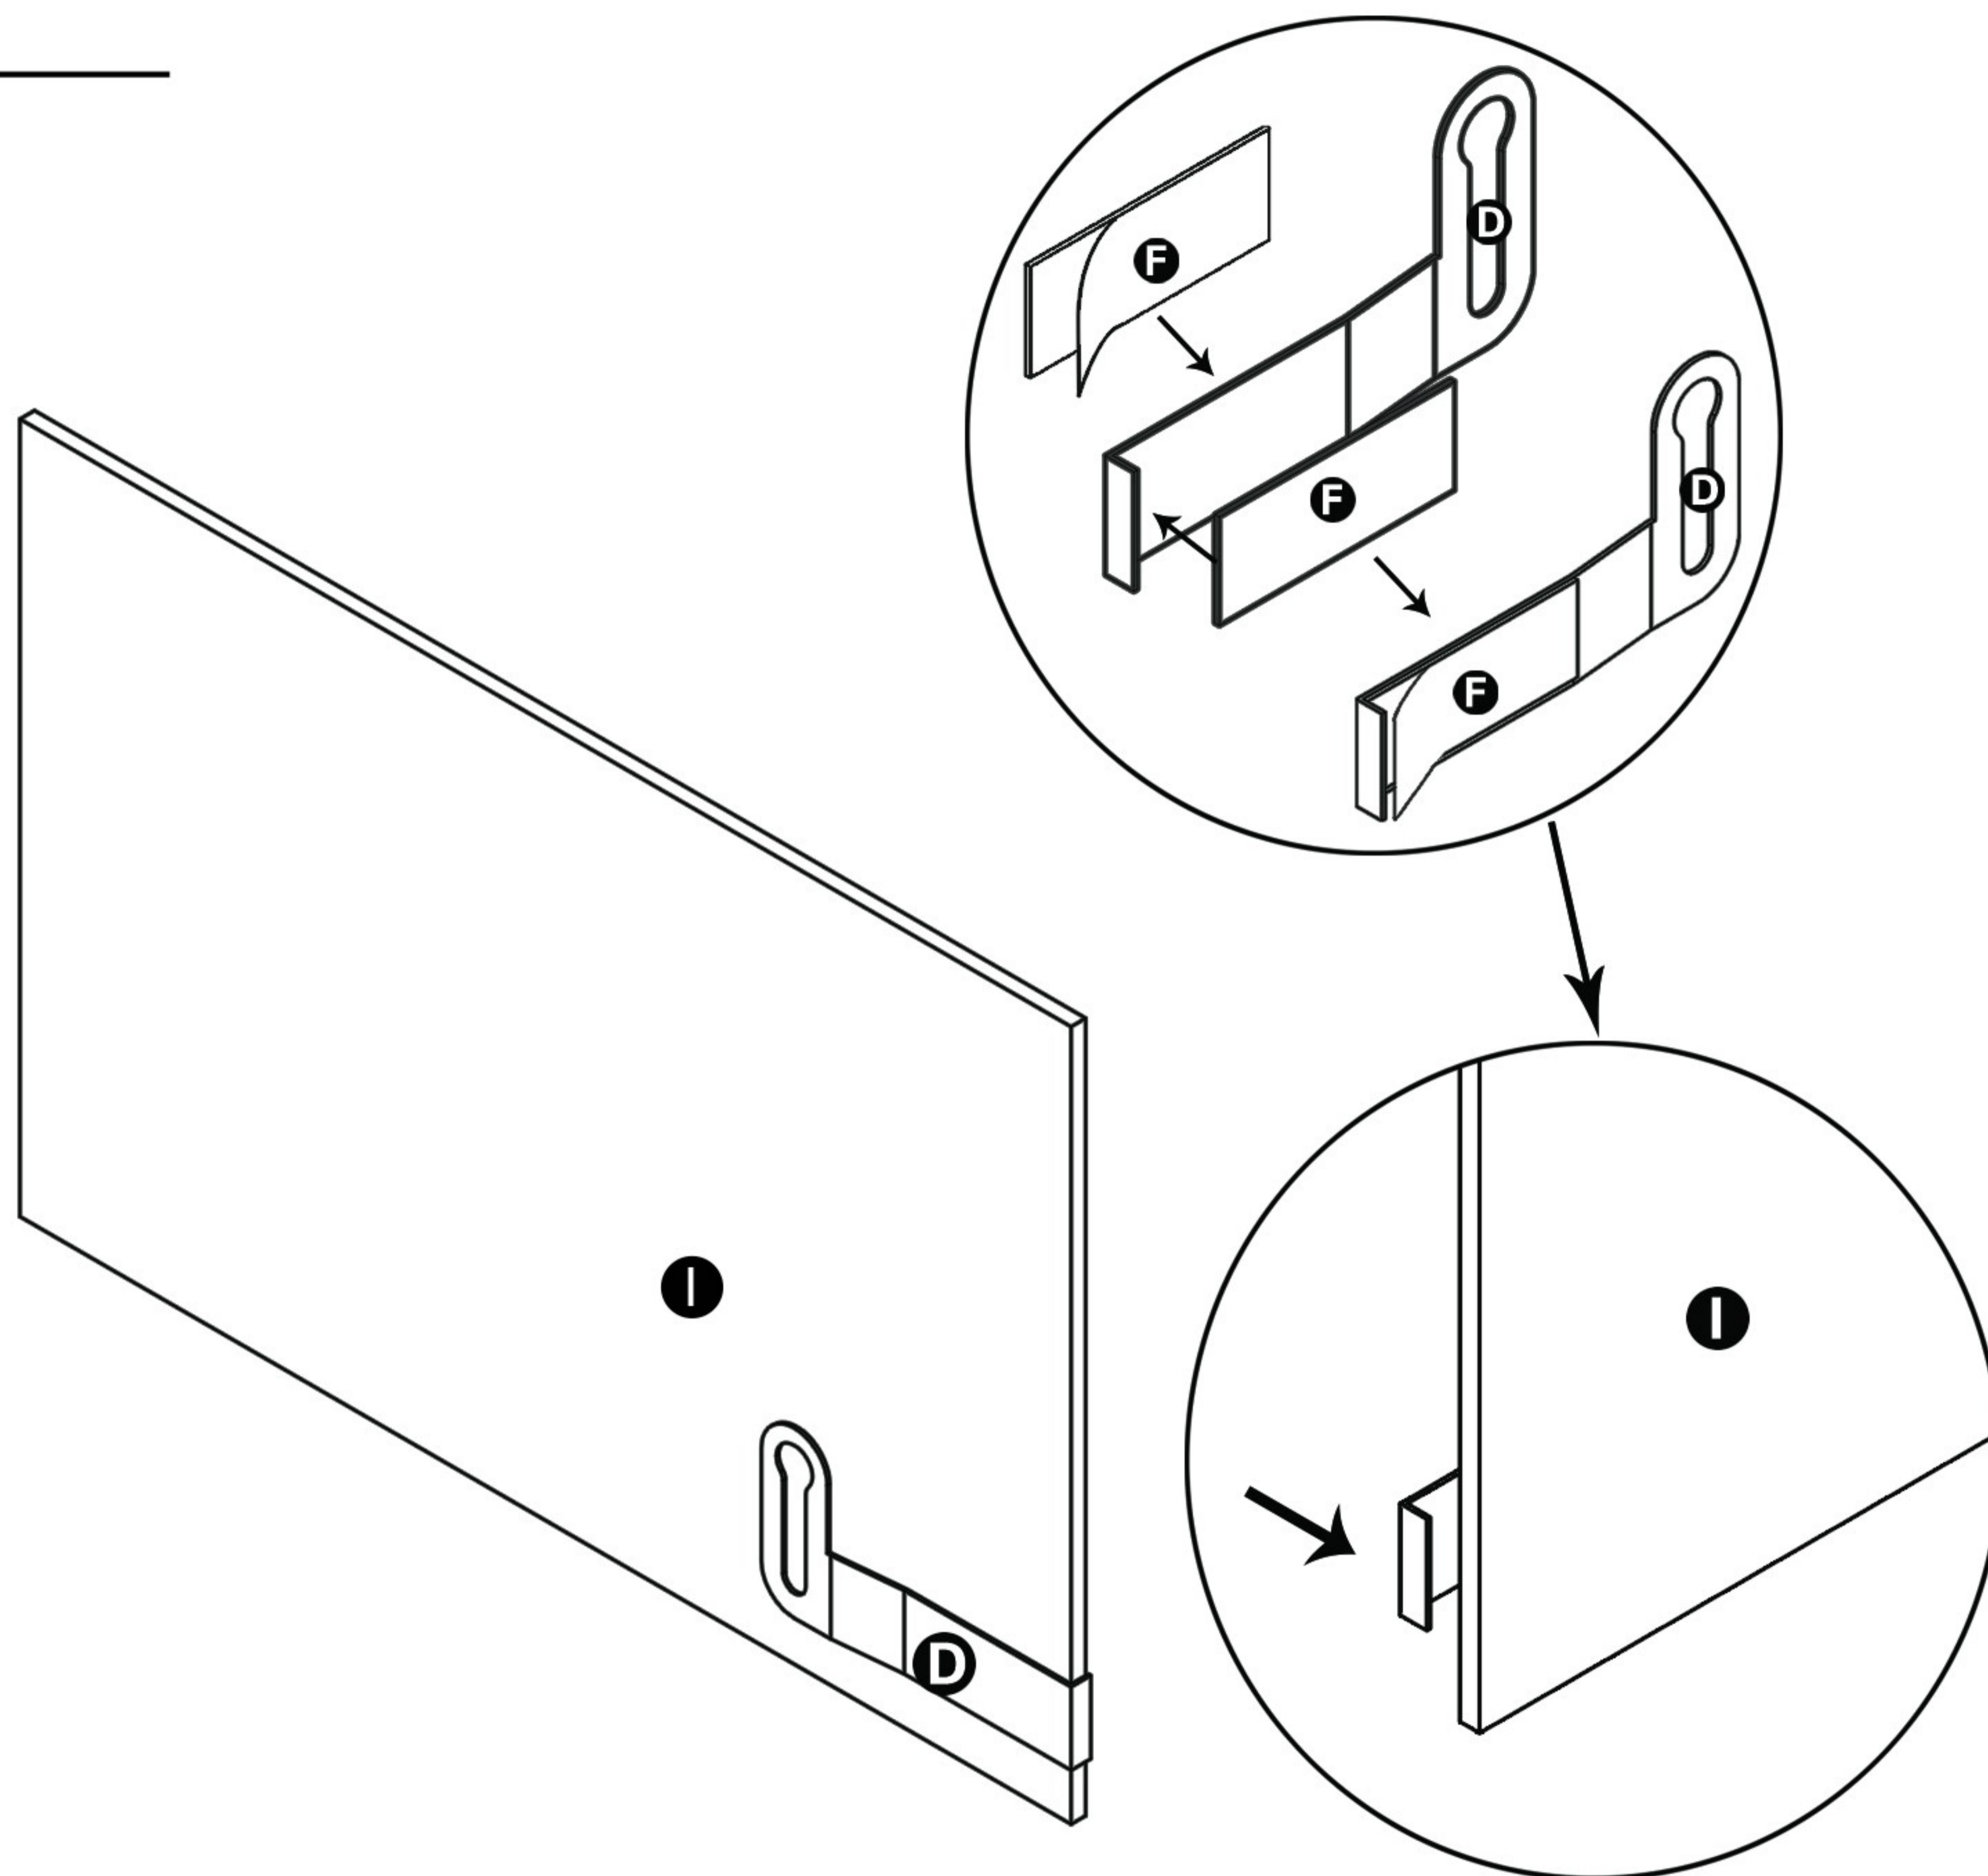

Ⓑ X 4
7/8" (2.2cm)

Ⓒ X 12
1 5/8" (4.2cm)

Ⓓ X 1

Ⓔ X 1

Ⓕ X 1
1 3/4" (4.5cm)

Ⓖ X 2

Ⓗ X 2
2 3/4" (6.8cm)

Ⓘ X 2

CAUTION! FIRE RISK

DO NOT place heat lamps directly on the ECOFLEX material.
Follow ALL safety instructions included with all lighting & heating accessories.

36" Mojave Reptile Lounge

Ⓑ 7/8"(2.2cm)

Ⓒ 1 5/8"(4.2cm)

Step 1 .

Step 2 .

Step 3 .

Step 4 .

Step 5 .

Step 6 .

Step 7 .

Step 8 .