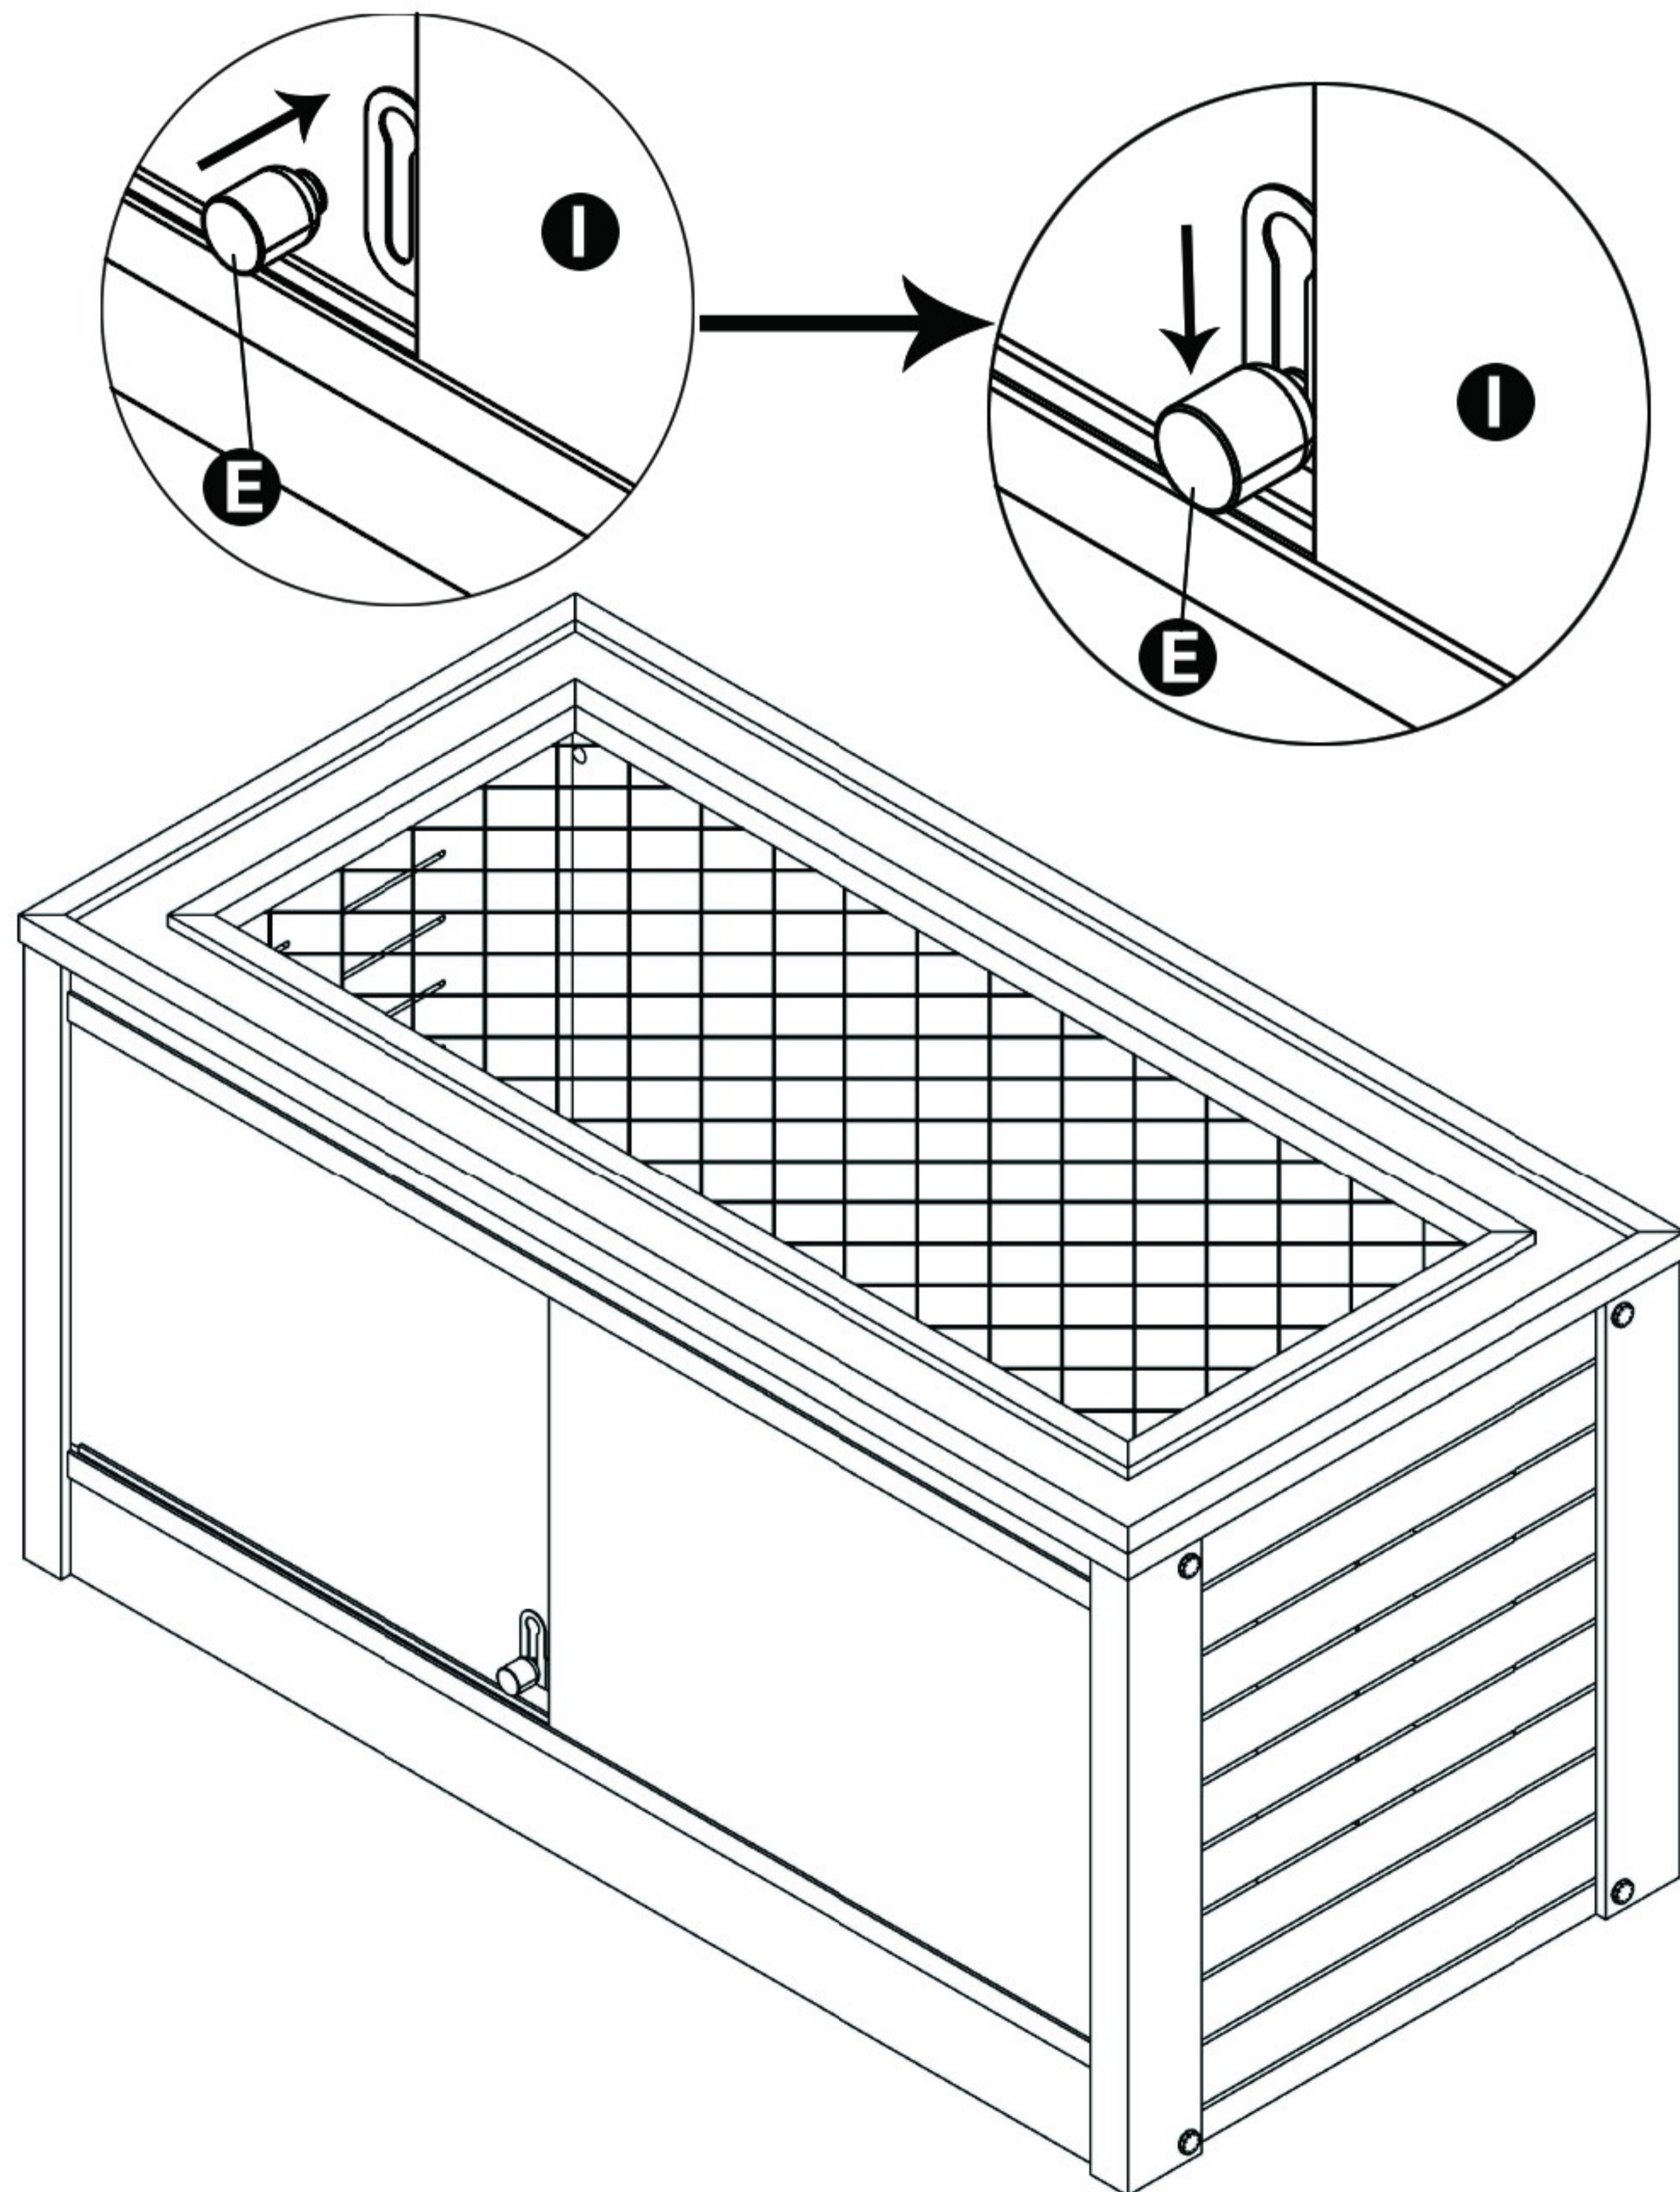

Ⓑ X 4
7/8" (2.2cm)

Ⓒ X 12
1 5/8" (4.2cm)

Ⓓ X 1

Ⓔ X 1

Ⓕ X 1
1 3/4" (4.5cm)

Ⓖ X 2

Ⓗ X 2
2 3/4" (6.8cm)

Ⓘ X 2

CAUTION! FIRE RISK

DO NOT place heat lamps directly on the ECOFLEX material.
Follow ALL safety instructions included with all lighting & heating accessories.

36" Mojave Reptile Lounge

Ⓑ 7/8"(2.2cm)

Ⓒ 1 5/8"(4.2cm)

Step 1 .

Step 2 .

Step 3 .

Step 4 .

Step 5 .

Step 6 .

Step 7 .

Step 8 .