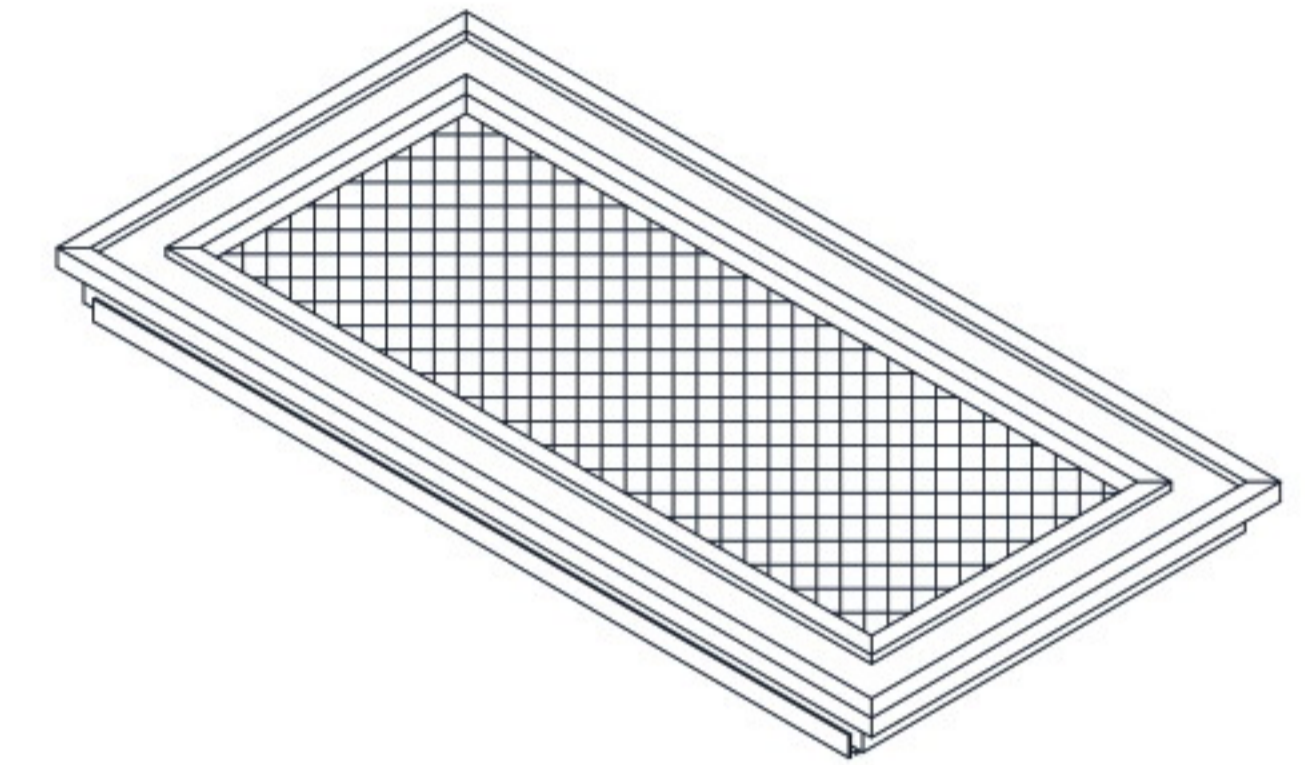

36" Mojave Reptile Lounge

Parts List

Part 1 X 1

Part 2 X 1

Part 3 X 1

Part 4 X 1

Part 5 X 1

Ⓐ X 2

Ⓑ X 4
7/8" (2.2cm)

Ⓒ X 12
1 5/8" (4.2cm)

Ⓓ X 1

Ⓔ X 1

Ⓕ X 1
1 3/4" (4.5cm)

Ⓖ X 2

Ⓗ X 2
2 3/4" (6.8cm)

Ⓘ X 2