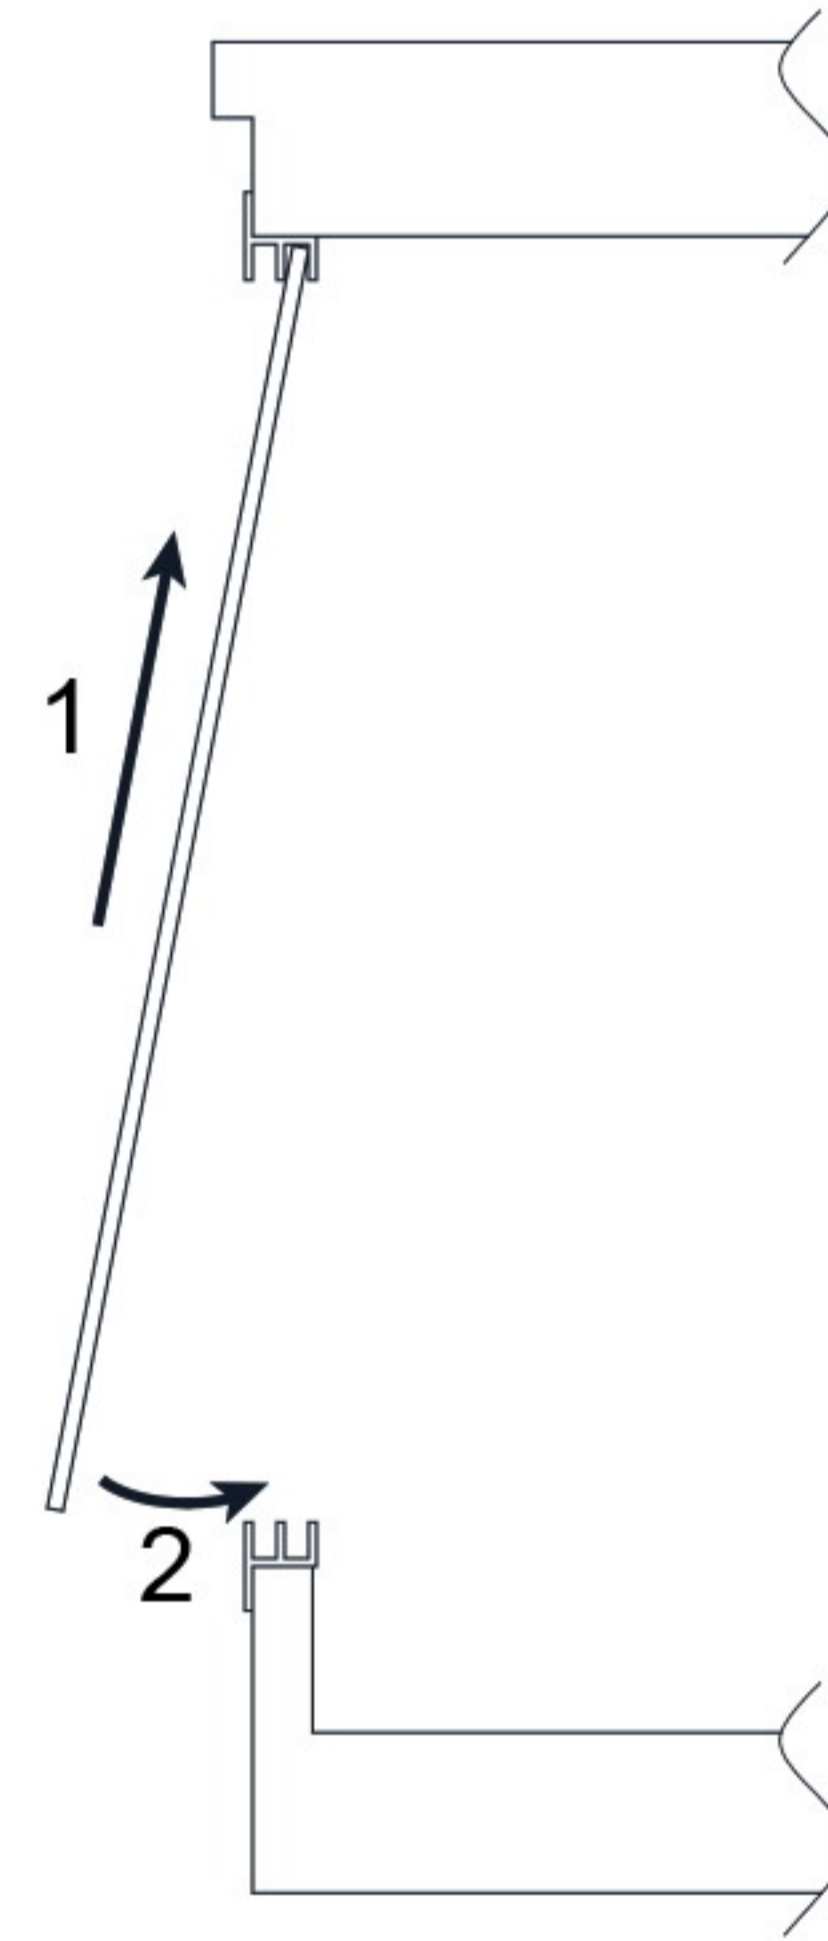

Ⓑ X 4
7/8" (2.2cm)

Ⓒ X 12
1 5/8" (4.2cm)

Ⓓ X 1

Ⓔ X 1

Ⓕ X 1
1 3/4" (4.5cm)

Ⓖ X 2

Ⓗ X 2
2 3/4" (6.8cm)

Ⓘ X 2

CAUTION! FIRE RISK

DO NOT place heat lamps directly on the ECOFLEX material.
Follow ALL safety instructions included with all lighting & heating accessories.

36" Mojave Reptile Lounge

Ⓑ 7/8"(2.2cm)

Ⓒ 1 5/8"(4.2cm)

Step 1 .

Step 2 .

Step 3 .

Step 4 .

Step 5 .

Step 6 .

Step 7 .

Step 8 .