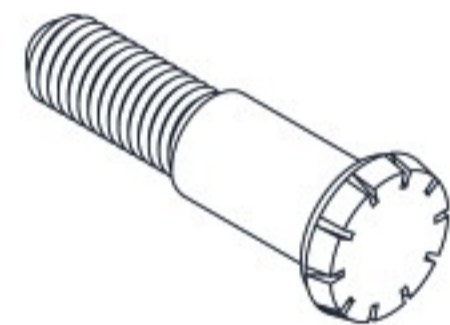

36" Mojave Reptile Lounge

Parts List

Part 1 X 1

Part 2 X 1

Part 3 X 1

Part 4 X 1

Part 5 X 1

Ⓐ X 2

Ⓑ X 4
7/8" (2.2cm)

Ⓒ X 12
1 5/8" (4.2cm)

Ⓓ X 1

Ⓔ X 1

Ⓕ X 1
1 3/4" (4.5cm)

Ⓖ X 2

Ⓗ X 2
2 3/4" (6.8cm)

Ⓘ X 2

CAUTION! FIRE RISK

DO NOT place heat lamps directly on the ECOFLEX material.
Follow ALL safety instructions included with all lighting & heating accessories.

36" Mojave Reptile Lounge

Ⓑ 7/8"(2.2cm)

Ⓒ 1 5/8"(4.2cm)