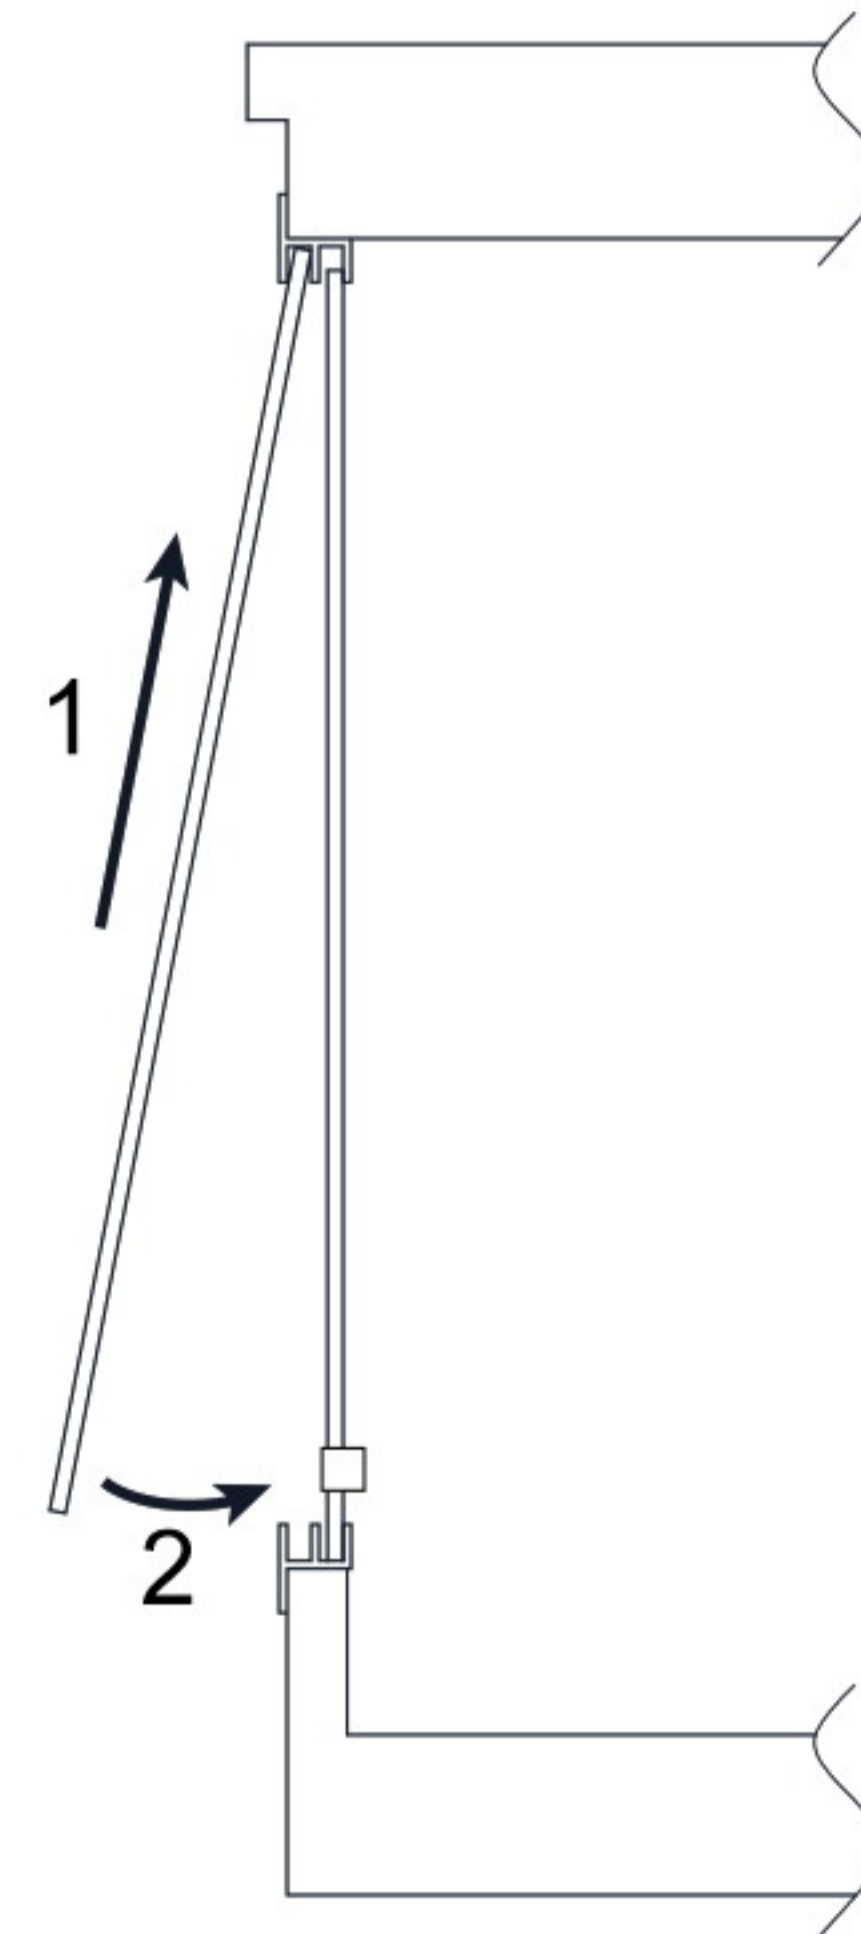

Ⓑ X 4
7/8" (2.2cm)

Ⓒ X 12
1 5/8" (4.2cm)

Ⓓ X 1

Ⓔ X 1

Ⓕ X 1
1 3/4" (4.5cm)

Ⓖ X 2

Ⓗ X 2
2 3/4" (6.8cm)

Ⓘ X 2

CAUTION! FIRE RISK

DO NOT place heat lamps directly on the ECOFLEX material.
Follow ALL safety instructions included with all lighting & heating accessories.

36" Mojave Reptile Lounge

Ⓑ 7/8"(2.2cm)

Ⓒ 1 5/8"(4.2cm)

Step 1 .

Step 2 .

Step 3 .

Step 4 .

Step 5 .

Step 6 .

Step 7 .

Step 8 .