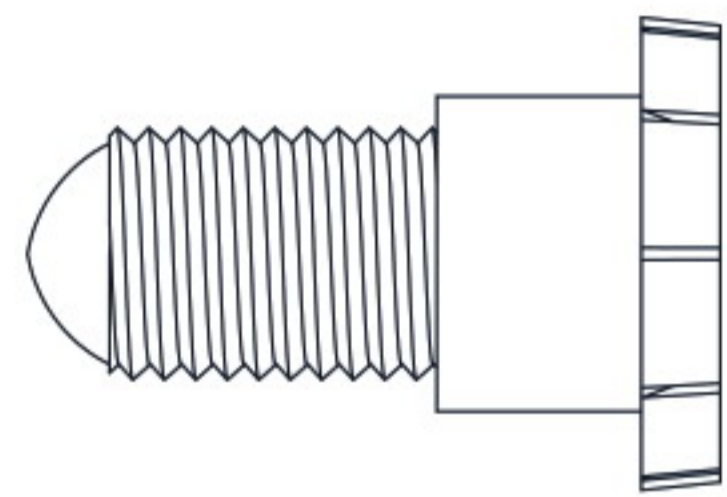

36" Mojave Reptile Lounge

Parts List

Part 1 X 1

Part 2 X 1

Part 3 X 1

Part 4 X 1

Part 5 X 1

Ⓐ X 2

Ⓑ X 4
7/8" (2.2cm)

Ⓒ X 12
1 5/8" (4.2cm)

Ⓓ X 1

Ⓔ X 1

Ⓕ X 1
1 3/4" (4.5cm)

Ⓖ X 2

Ⓗ X 2
2 3/4" (6.8cm)

Ⓘ X 2

CAUTION! FIRE RISK

DO NOT place heat lamps directly on the ECOFLEX material.
Follow ALL safety instructions included with all lighting & heating accessories.

36" Mojave Reptile Lounge

Ⓑ 7/8"(2.2cm)

Ⓒ 1 5/8"(4.2cm)