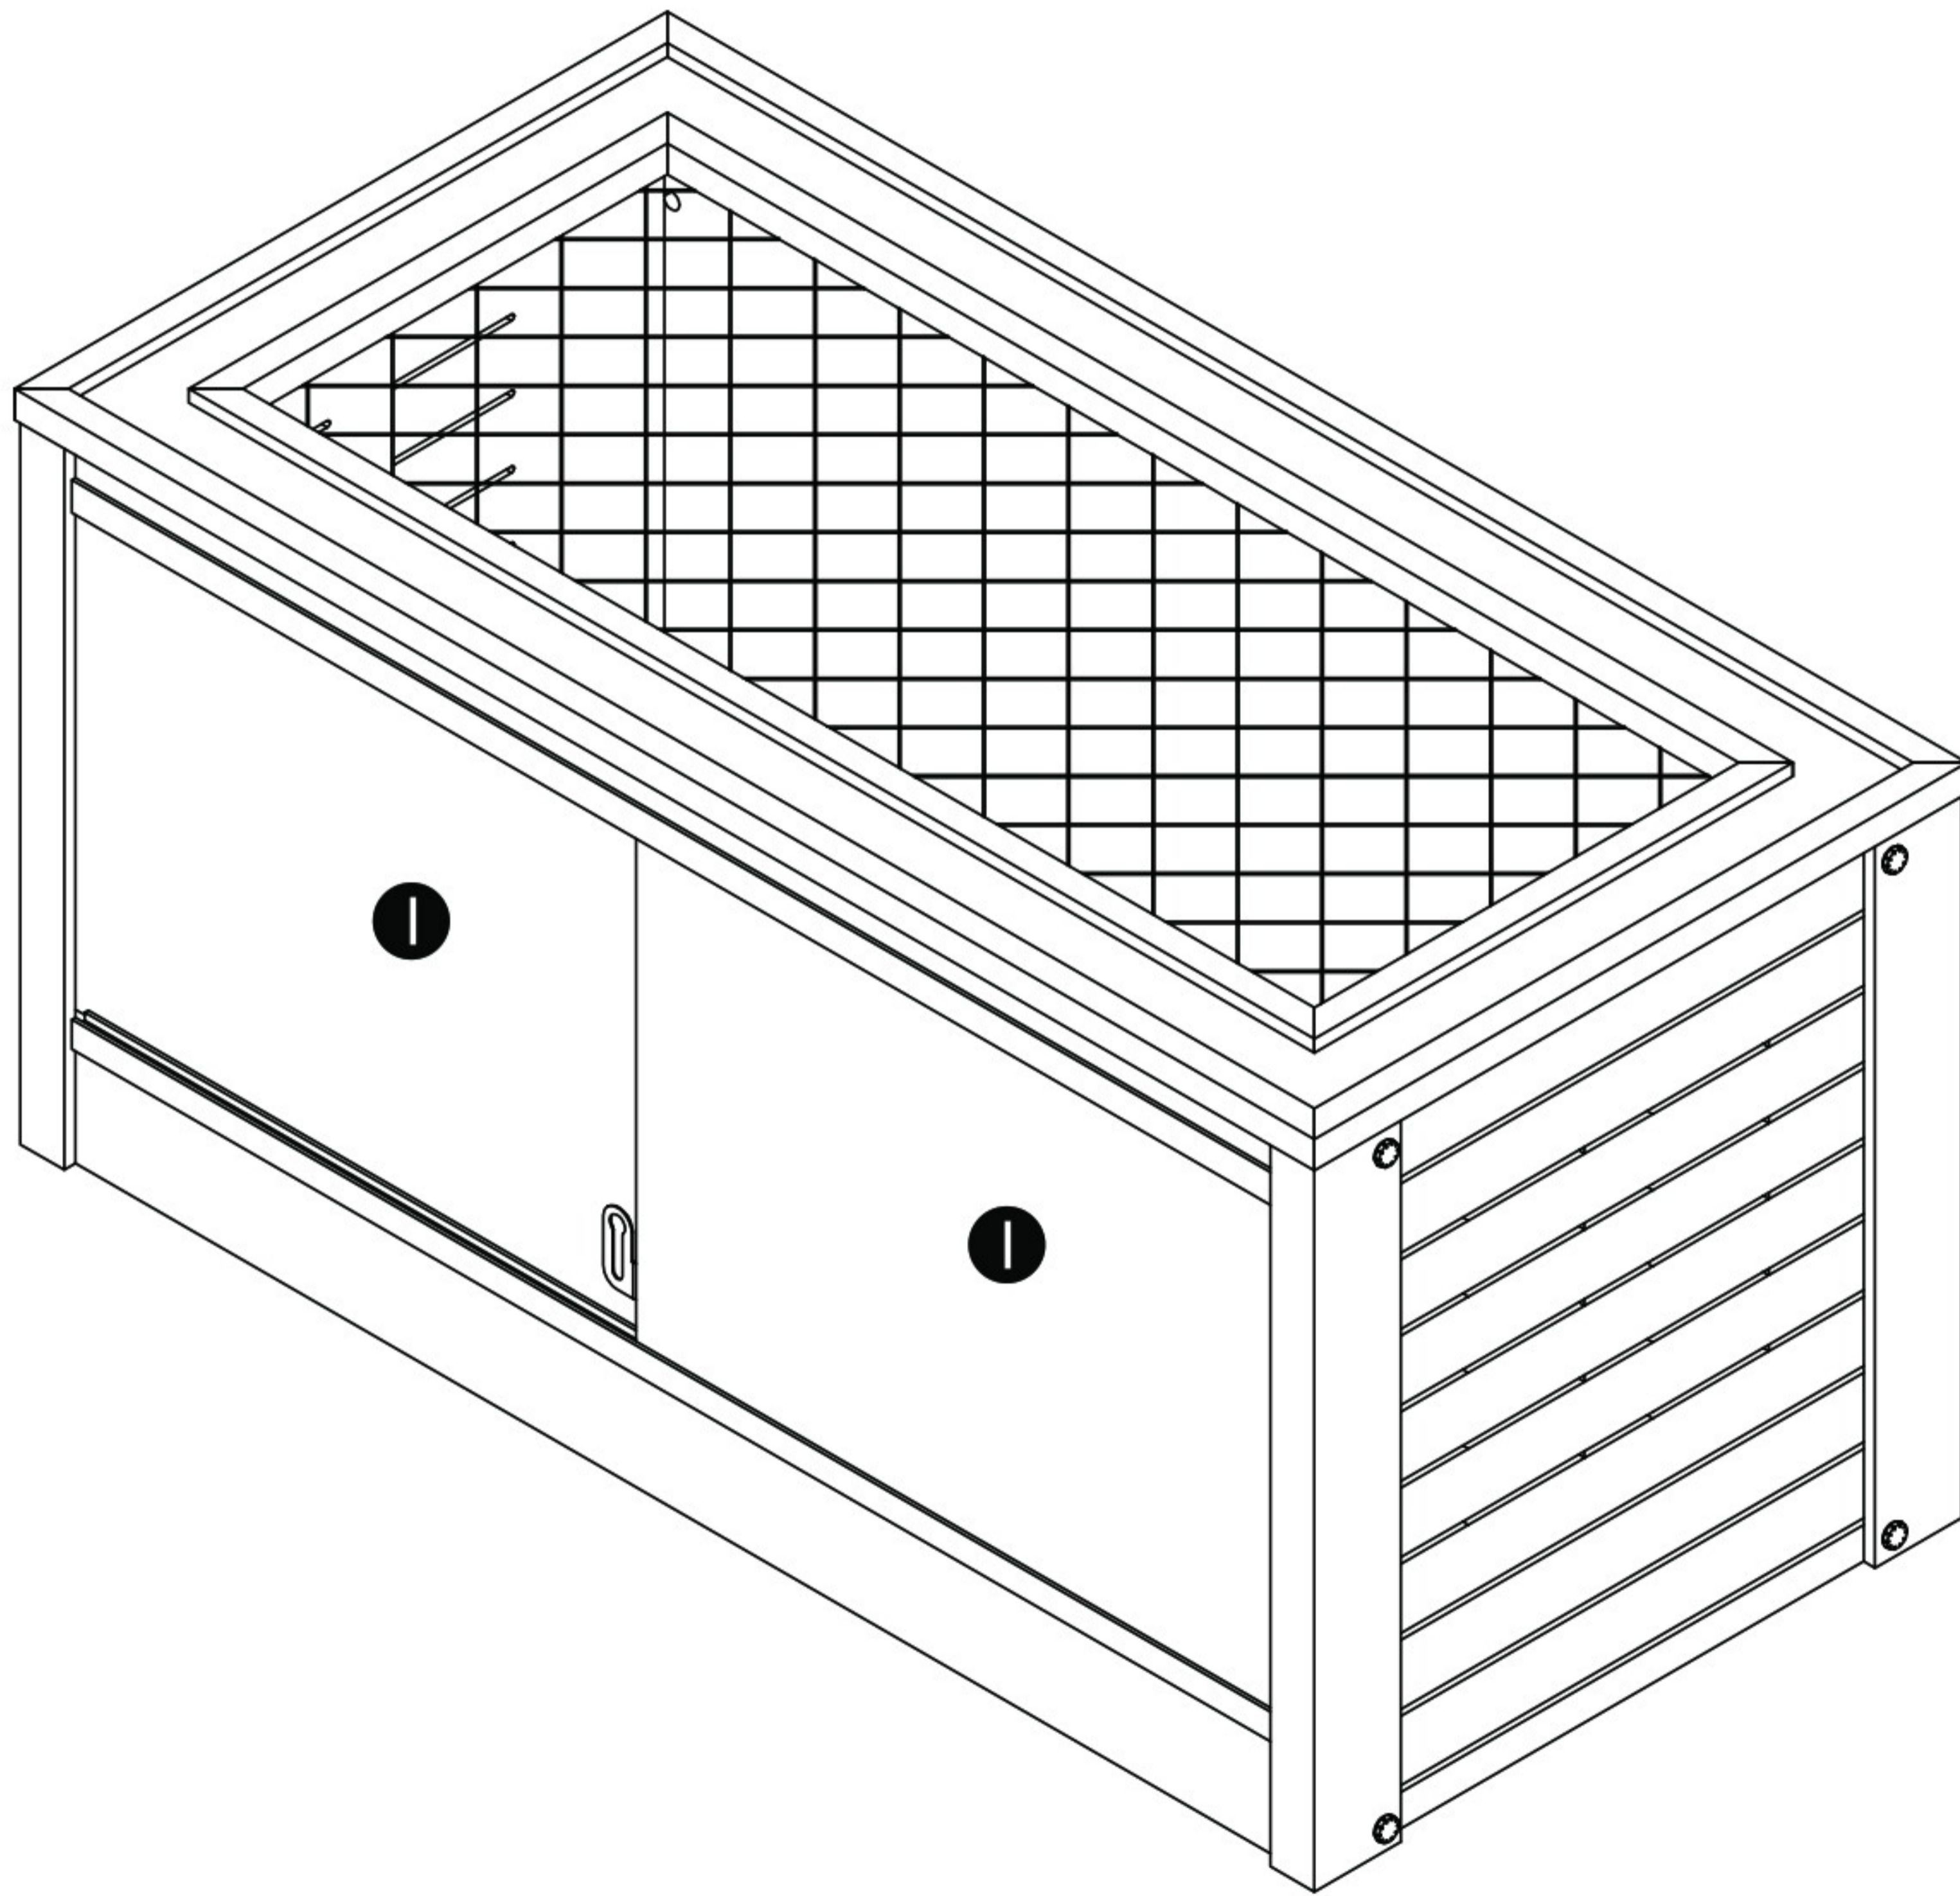

Ⓑ X 4
7/8" (2.2cm)

Ⓒ X 12
1 5/8" (4.2cm)

Ⓓ X 1

Ⓔ X 1

Ⓕ X 1
1 3/4" (4.5cm)

Ⓖ X 2

Ⓗ X 2
2 3/4" (6.8cm)

Ⓘ X 2

CAUTION! FIRE RISK

DO NOT place heat lamps directly on the ECOFLEX material.
Follow ALL safety instructions included with all lighting & heating accessories.

36" Mojave Reptile Lounge

Ⓑ 7/8"(2.2cm)

Ⓒ 1 5/8"(4.2cm)

Step 1 .

Step 2 .

Step 3 .

Step 4 .

Step 5 .

Step 6 .

Step 7 .

Step 8 .