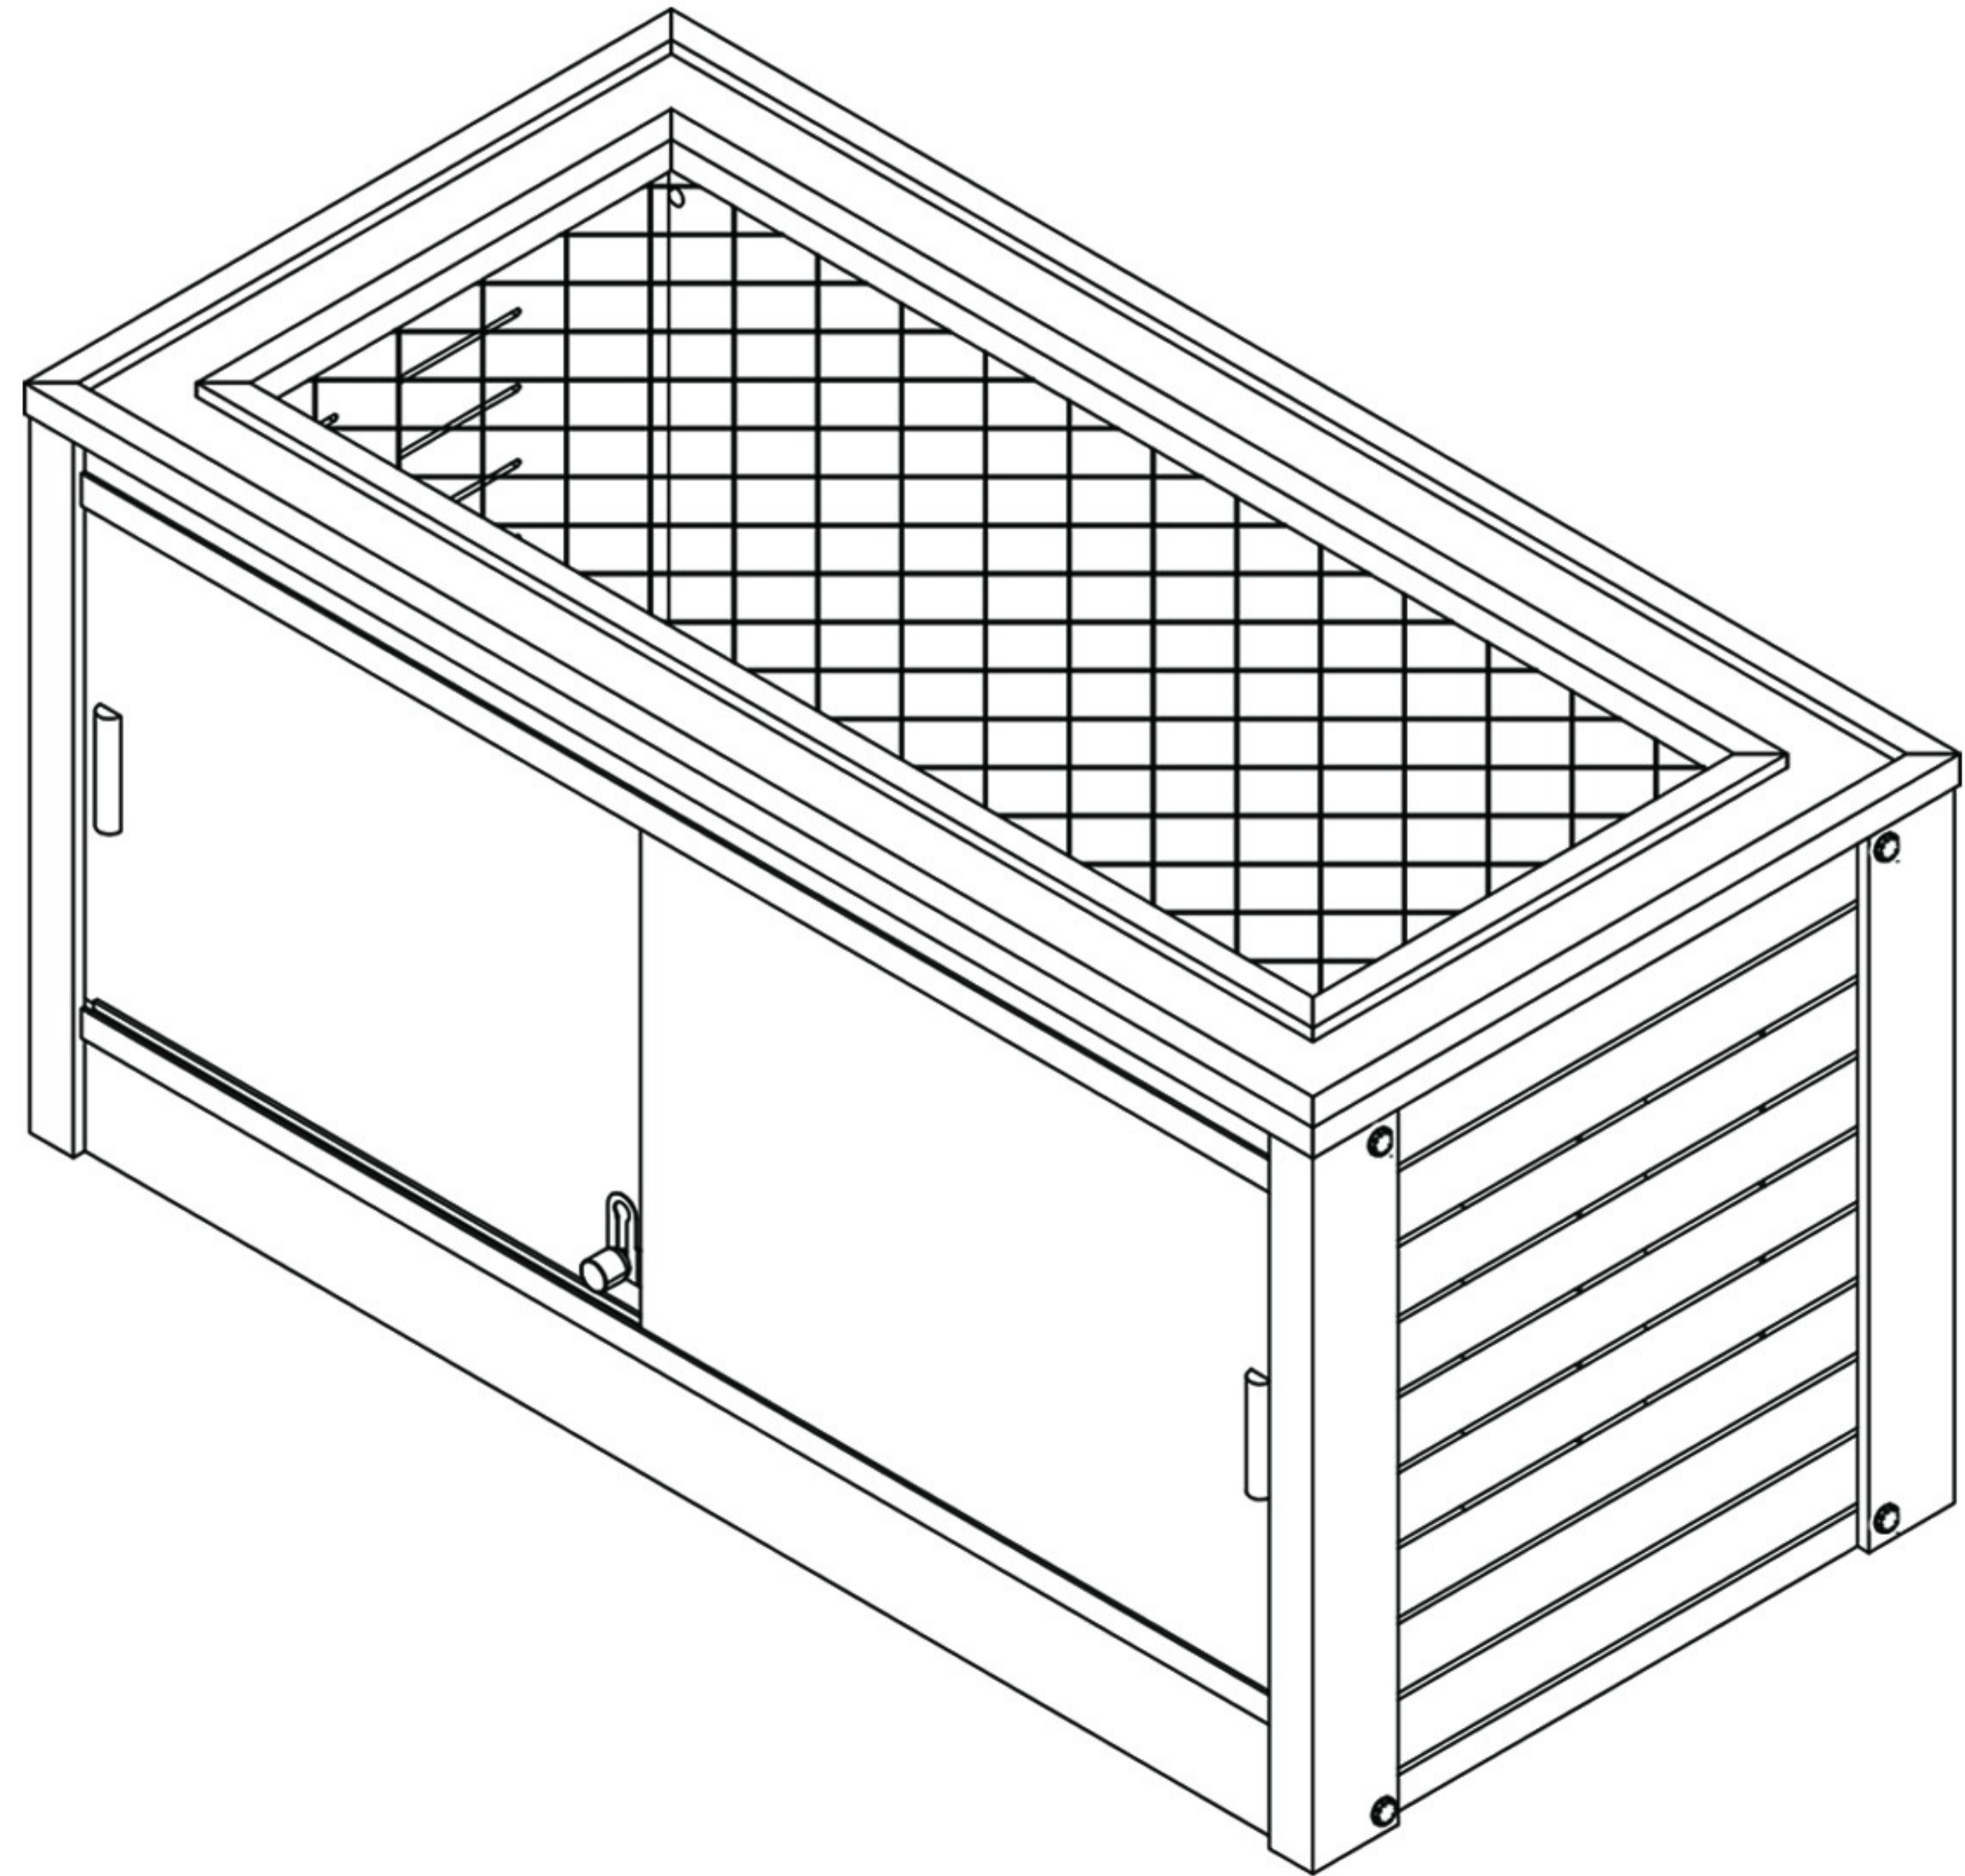

NeAgePet®

featuring **ECOFLEX®**
GUARANTEED TOUGH

36" Mojave Reptile Lounge

EHRML-M Series

Congratulations and thank you for your purchase! Before you start, please check for damage or any missing parts. Please visit www.NewAgePet.com/customer-service to find additional assembly videos and help in requesting replacement parts, as well as additional instructions on cleaning, maintaining and painting your New Age product.