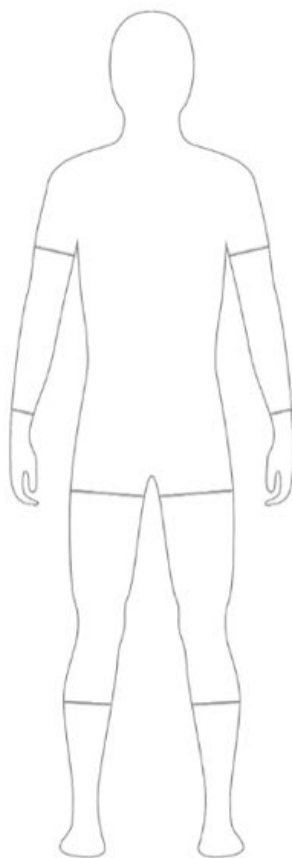

Warmers

		XS-S	M-L	XL-XXL
Height	Cm	150-175	175-185	185+
	Inches	59-68,8	68,8-72,8	72,8+