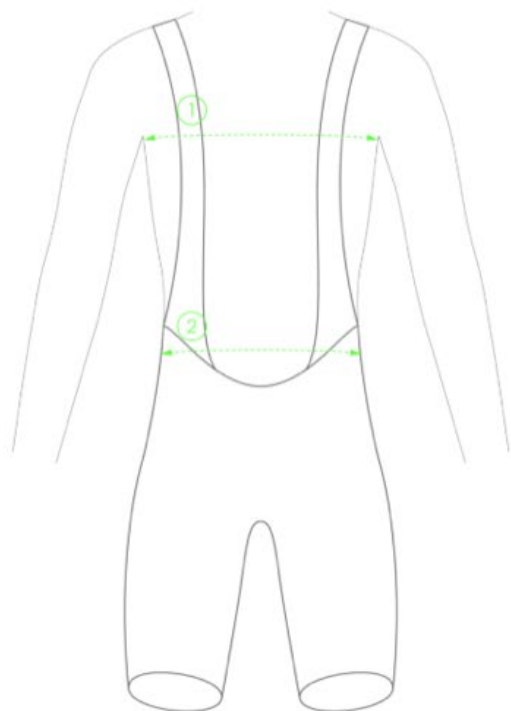

Size Chart Shoes

WIDTH

The width scale for shoes starts at A (narrow) and goes to E (Wide), our UNIQUE Shoes™ fall into the middle with a C width; our last is designed to comfortably accommodate a foot width from B to D. The microfiber of the upper, the bodymapping construction of the upper with the elastic zone, and the closure system work together to give a more democratic fit for diverse shapes of feet.

Base layer

		S-M	L-XL
Height	Cm	155-178	175-190
	Inches	61-70	69-75
Weight	Kg	58-78	78-100
	lbs	128-172	172-220

Half shorts & bib shorts - women

		XS	S	M	L
Waist	Cm	64	72	76	82
	Inches	26	28	30	32
Hips	Cm	90	96	102	108
	Inches	36	38	40	42

	XS	S	M	L
EURO	36	38	40	42
US	4	6	8	10
UK	8	10	12	14
JAP	9	11	13	15

Bib Shorts - men

		XS	S	M	L	XL	XXL
Chest	Cm	<85	85-92	93-99	99-105	105-112	113+
	Inches	<34	34-36	36,5-39	39-41	41-44	44,5+
Waist	Cm	74	75-84	82-87	88-92	93-99	100+
	Inches	28	30	32	34	36	38+
Height	Cm	160-170	170-175	175-184	180-188	185-190	188-195
	Inches	63-67	67-68,8	68,8-72,5	71-73,8	72,8-74,8	74,8-77
Weight	Kg	58-64	64-70	70-78	76-85	85-96	100+
	lbs	128-141	141-152	154-172	168-187	190-212	220+