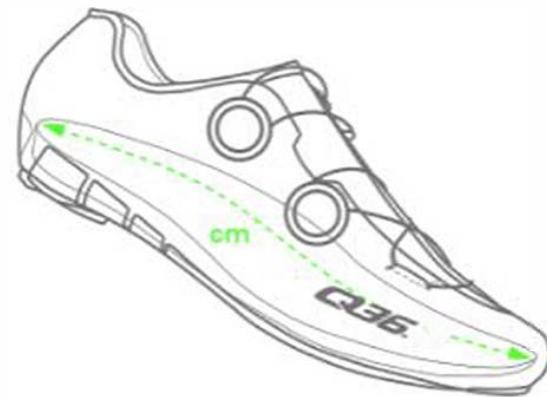

Size Chart Shoes

WIDTH

The width scale for shoes starts at A (narrow) and goes to E (Wide), our UNIQUE Shoes™ fall into the middle with a C width; our last is designed to comfortably accommodate a foot width from B to D. The microfiber of the upper, the bodymapping construction of the upper with the elastic zone, and the closure system work together to give a more democratic fit for diverse shapes of feet.

ITA/EU	US	UK	CM
37	5	4	23,7
38	5.75	4.75	24,4
39	6.5	5.5	25
39.5	7	6	25,4
40	7.5	6.5	25,7
40.5	7.75	6.75	26
41	8	7	26,4
41.5	8.5	7.5	26,7
42	9	8	27
42.5	9.25	8.25	27,4
43	9.5	8.5	27,7
43.5	10	9	28
44	10.5	9.5	28,4
44.5	11	10	28,7
45	11.5	10.5	29
45.5	12	11	29,4
46	12.5	11.5	29,7
47	13.5	12.5	30,4
48	14	13	31