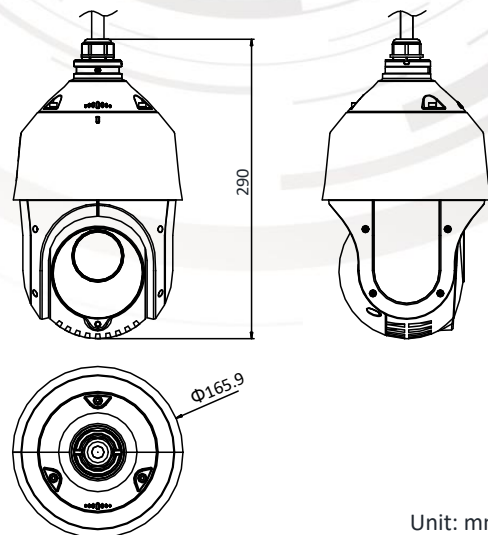

**HWP-N4215IH-DE**  
**2MP 15× IR Network Speed Dome**

**Key Features**

- 1/2.8" progressive scan CMOS
- Up to 1920 × 1080@30fps resolution
- Min. illumination:  
Color: 0.005 Lux @(F1.6, AGC ON)  
B/W: 0.001 Lux @(F1.6, AGC ON)  
0 Lux with IR
- Up to 100 m IR distance
- 15× optical zoom, 16× digital zoom
- 120 dB WDR, 3D DNR, HLC, BLC, Smart IR
- 12 VDC & PoE+ (802.3at, class4)
- Support H.265+/H.265 video compression
- Up to 24 programmable privacy masks
- Support ROI

**Dimensions**

Unit: mm

**Available Model**

- HWP-N4215IH-DE