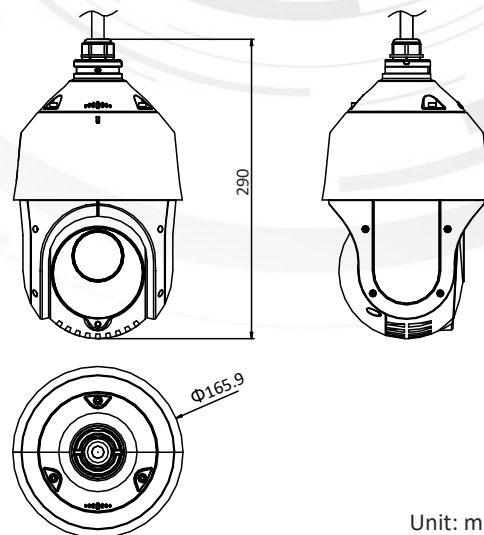

Dimensions

Unit: mm

Available Model

- HWP-N4225IH-DE