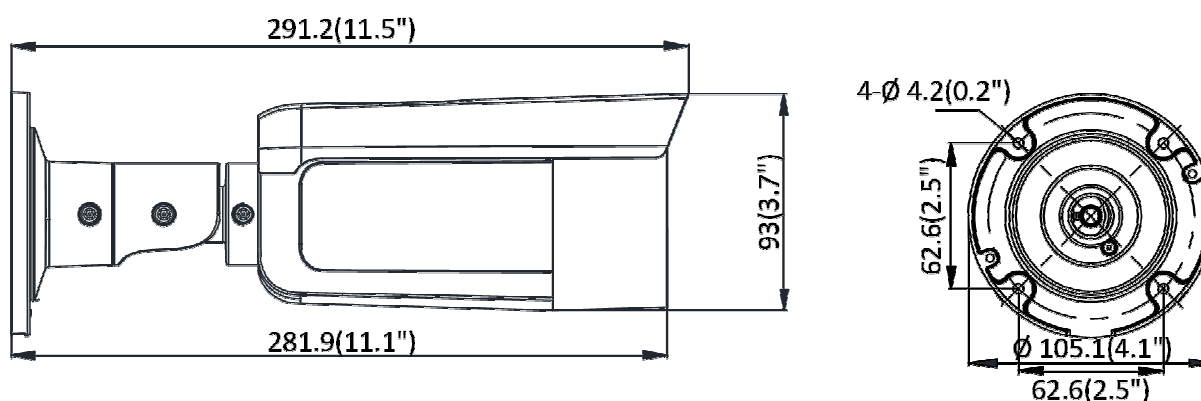

Power Consumption and Current	12 VDC, 0.7 A, max. 8.5 W PoE (802.3af, 36 V to 57 V), 0.30 A to 0.18 A, max. 10.5 W
Power Interface	Ø5.5 mm coaxial power plug
Material	Front cover: metal, back cover: metal
Screw Material	SUS304
Camera Dimension	Ø105.1 × 291.2 mm (Ø4.1" × 11.5")
Package Dimension	385 × 190 × 180 mm (15.2" × 7.5" × 7.1")
Camera Weight	Approx. 1260 g (2.8 lb.)
With Package Weight	Approx. 1931 g (4.3 lb.)
Approval	
Class	Class B
EMC	FCC SDoC (47 CFR Part 15, Subpart B); CE-EMC (EN 55032: 2015, EN 61000-3-2: 2014, EN 61000-3-3: 2013, EN 50130-4: 2011 +A1: 2014); RCM (AS/NZS CISPR 32: 2015); IC VoC (ICES-003: Issue 6, 2016); KC (KN 32: 2015, KN 35: 2015)
Safety	UL (UL 60950-1); CB (IEC 60950-1:2005 + Am 1:2009 + Am 2:2013, IEC 62368-1:2014); CE-LVD (EN 60950-1:2005 + Am 1:2009 + Am 2:2013, IEC 62368-1:2014); BIS (IS 13252(Part 1):2010+A1:2013+A2:2015); LOA (IEC/EN 60950-1)
Environment	CE-RoHS (2011/65/EU); WEEE (2012/19/EU); Reach (Regulation (EC) No 1907/2006)
Protection	Ingress protection: IP67 (IEC 60529-2013)

▪ Available Model

DS-2CD2T47G2-L (2.8 mm, 4 mm, 6 mm)

▪ Dimension

Unit: mm(inch)