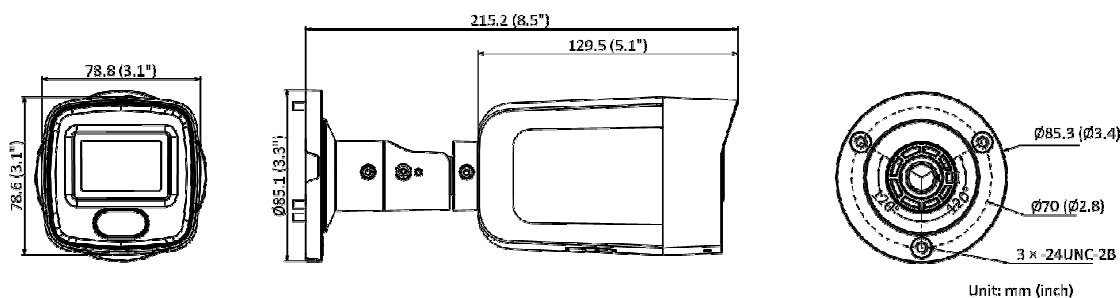

▪ Available Model

DS-2CD2047G2-LU (2.8 mm, 4 mm, 6 mm)

DS-2CD2047G2-L (2.8 mm, 4 mm, 6 mm)

▪ Dimension