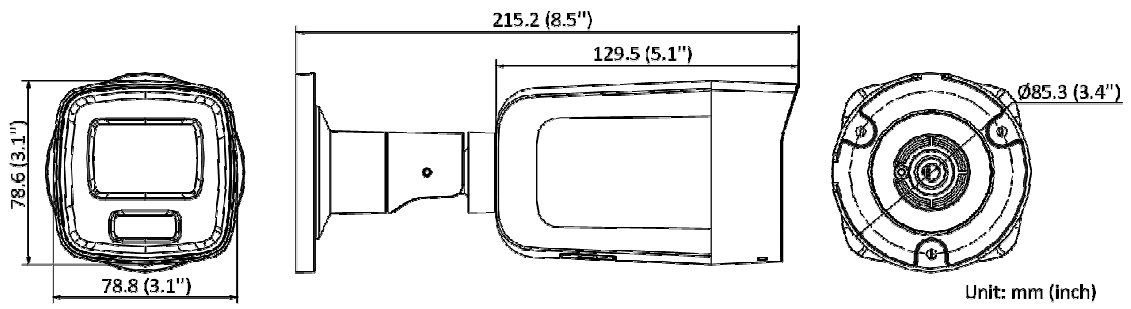

▪ **Dimension**

▪ **Accessory**

▪ **Optional**

DS-1276ZJ-SUS Corner Mount	DS-1275ZJ-SUS Vertical Pole Mount	DS-1280ZJ-S Junction Box