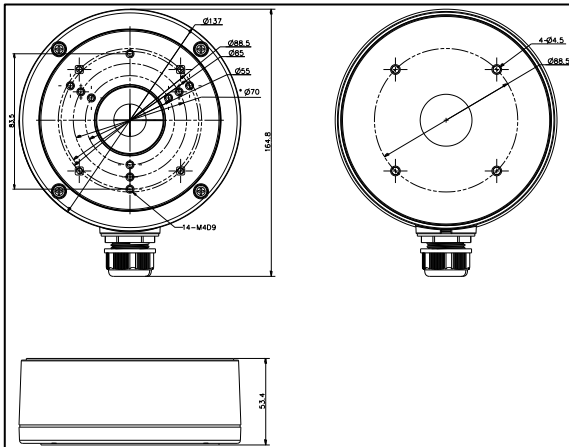

DS-1280ZJ-S

Junction Box for Dome Camera

Features:

- Aluminum alloy material with surface spray treatment
- Waterproof design
- Cable hole on bracket makes the feature better

Dimension:

Order Model:

DS-1280ZJ-S

Parameter:

Model	DS-1280ZJ-S
Parameters	Junction Box for Dome Camera
Appearance	Hikvision White
Material	Aluminum Alloy
Dimension	Φ 137 x 53.4x 164.8mm
Weight	527g

Notice:

- The bracket should be installed on flat wall
- Waterproof rubber is necessary for outdoor application
- The wall must be capable of supporting over 3 times as much as the total weight of the camera and the mount.
- The maximum load capacity of the bracket is **4.5KG**

Note: The actual bracket may vary from the picture above.