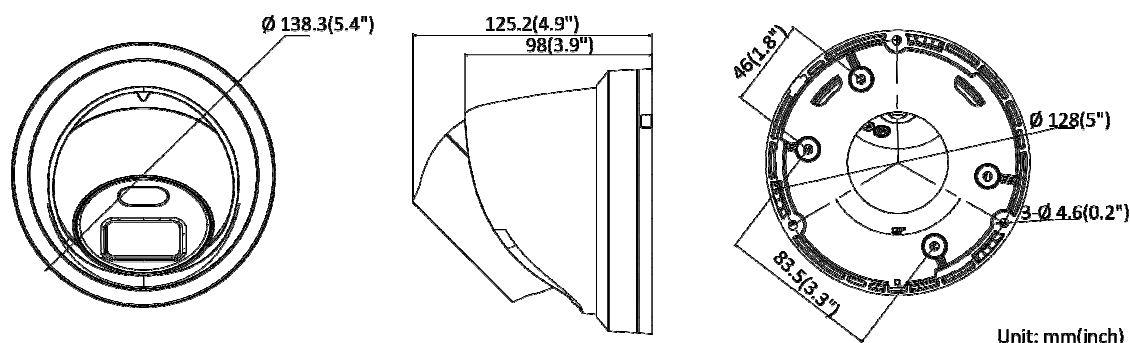

General Function	Anti-flicker, heartbeat, mirror, privacy masks, flash log, password reset via e-mail, pixel counter
Software Reset	Yes
Storage Conditions	-30 °C to 60 °C (-22 °F to 140 °F). Humidity 95% or less (non-condensing)
Startup and Operating Conditions	-30 °C to 60 °C (-22 °F to 140 °F). Humidity 95% or less (non-condensing)
Power Supply	12 VDC ± 25%, PoE: 802.3af, class 3
Power Consumption and Current	12 VDC, 0.5 A, max. 6 W PoE: (802.3af, 36 V to 57 V), 0.2 A to 0.12 A, max. 7 W
Power Interface	Ø5.5 mm coaxial power plug
Material	Aluminum alloy body, except for trim ring
Screw Material	SUS304
Camera Dimension	Ø138.3 × 125.2 mm (Ø5.4" × 4.9")
Package Dimension	170 × 170 × 150 mm (7" × 7" × 5.9")
Camera Weight	Approx. 700 g (1.5 lb.)
With Package Weight	Approx. 995 g (2.2 lb.)
Approval	
Class	Class B
EMC	FCC SDoC (47 CFR Part 15, Subpart B); CE-EMC (EN 55032: 2015, EN 61000-3-2: 2014, EN 61000-3-3: 2013, EN 50130-4: 2011 +A1: 2014); RCM (AS/NZS CISPR 32: 2015); IC VoC (ICES-003: Issue 6, 2016); KC (KN 32: 2015, KN 35: 2015)
Safety	UL (UL 60950-1); CB (IEC 60950-1:2005 + Am 1:2009 + Am 2:2013, IEC 62368-1:2014); CE-LVD (EN 60950-1:2005 + Am 1:2009 + Am 2:2013, IEC 62368-1:2014); BIS (IS 13252(Part 1):2010+A1:2013+A2:2015); LOA (IEC/EN 60950-1)
Environment	CE-RoHS (2011/65/EU); WEEE (2012/19/EU); Reach (Regulation (EC) No 1907/2006)
Protection	Ingress protection: IP67 (IEC 60529-2013)

▪ Available Model

DS-2CD2327G2-LU (2.8 mm, 4 mm, 6 mm)

DS-2CD2327G2-L (2.8 mm, 4 mm, 6 mm)

▪ Dimension

Unit: mm(inch)

▪ **Accessory**

▪ **Optional**

DS-1276ZJ-SUS Corner Mount	DS-1273ZJ-140 Wall Mount	DS-1273ZJ-140B Wall Mount	DS-1271ZJ-140 Pendant Mount	DS-1275ZJ-SUS Vertical Pole Mount
				
				
<p>DS-1280ZJ-DM21 Junction Box</p>				
				
				