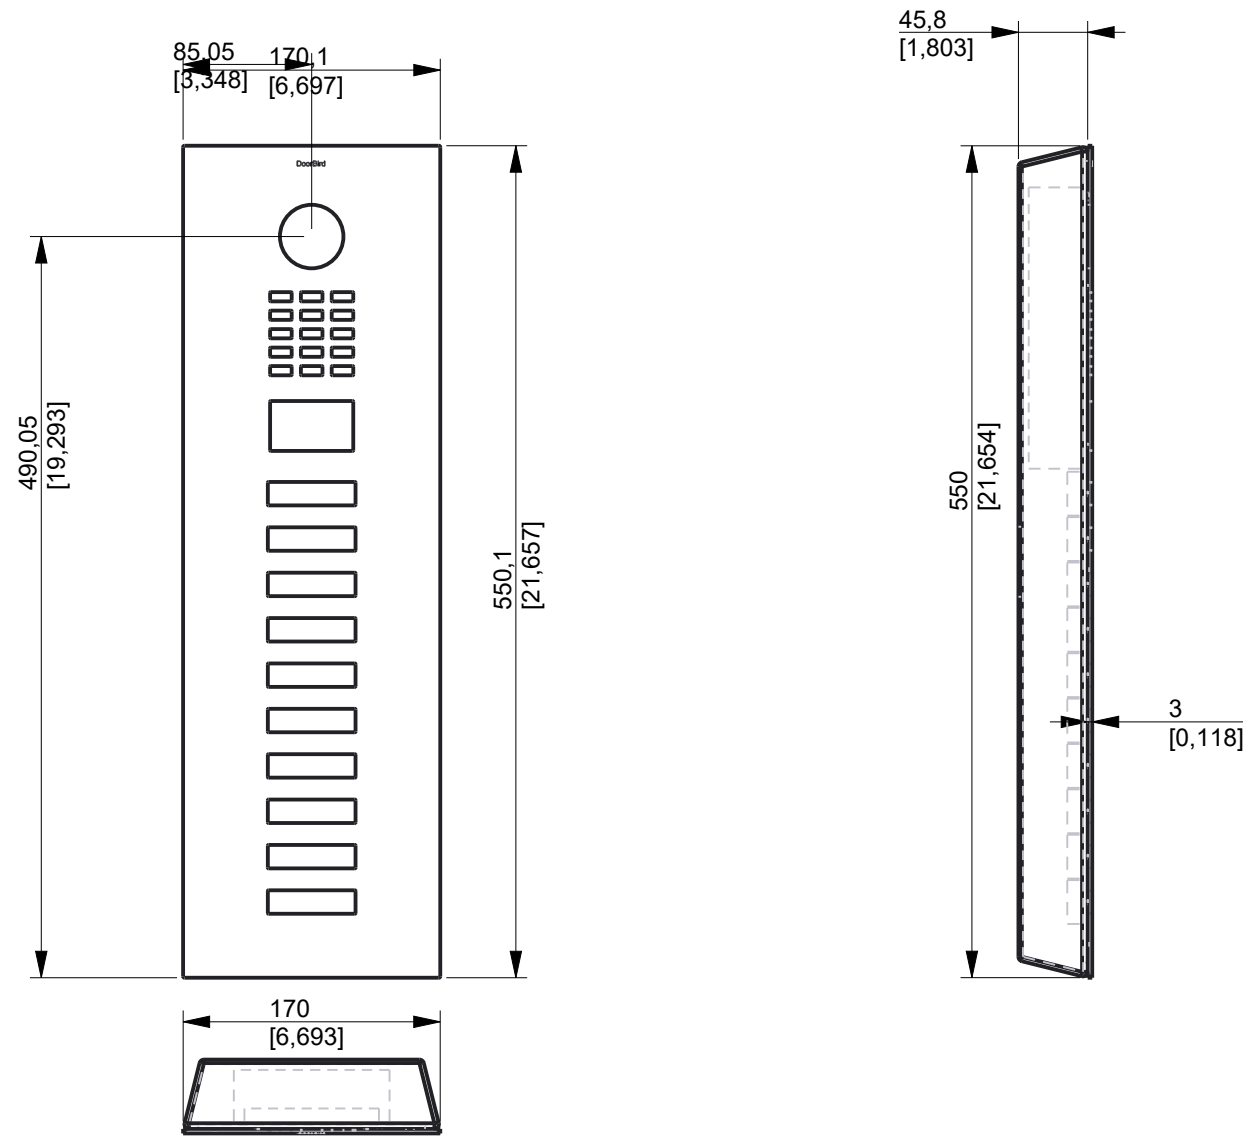

[] = INCH

Technical data:

Front panel

W 170 mm (6.69 inches), H 550 mm (21.65 inches), T 3 mm (0.12 inches)
Stainless steel V4A (salt-water resistant), brushed

Surface-mounting backbox

W 170 mm (6.69 inches), H 550 mm (21.65 inches), D 45.8 mm (1.83 inches), T 1 mm (0.04 inches)
Stainless steel V4A (salt-water resistant), brushed

1x DoorBird IP Video Door Station

The centre of the camera is at a distance of 85.0 mm (3.35 inches) to the right and 490.0 mm (19.29 inches) up from the lower left corner of the front panel.

10x Rectangular call button with nameplate, for self-labelling, white backlit