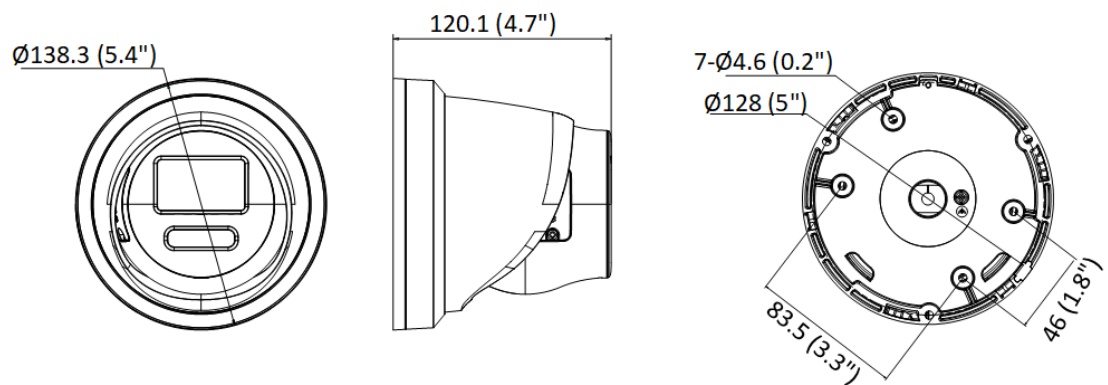

General	
Power	-L: 12 VDC, 0.42 A, max. 5 W PoE: 802.3af, 36 V to 57 V, 0.17 A to 0.11 A, max. 6.0 W -LU: 12 VDC, 0.46 A, max. 5.5 W PoE: 802.3af, 36 V to 57 V, 0.18 A to 0.11 A, max. 6.5 W
Material	Cover: metal, main body: metal
Dimension	Ø138.3 mm × 120.1 mm (Ø5.4" × 4.7")
Package Dimension	170 mm × 170 mm × 150 mm (6.7" × 6.7" × 5.9")
Weight	Approx. 870 g (1.9 lb.)
With Package Weight	Approx. 1160 g (2.6 lb.)
Storage Conditions	-30 °C to 60 °C (-22 °F to 140 °F). Humidity 95% or less (non-condensing)
Startup and Operating Conditions	-30 °C to 60 °C (-22 °F to 140 °F). Humidity 95% or less (non-condensing)
Language	33 languages English, Russian, Estonian, Bulgarian, Hungarian, Greek, German, Italian, Czech, Slovak, French, Polish, Dutch, Portuguese, Spanish, Romanian, Danish, Swedish, Norwegian, Finnish, Croatian, Slovenian, Serbian, Turkish, Korean, Traditional Chinese, Thai, Vietnamese, Japanese, Latvian, Lithuanian, Portuguese (Brazil), Ukrainian
General Function	Anti-flicker, heartbeat, mirror, password reset via e-mail, pixel counter
Software Reset	Yes
Approval	
EMC	FCC (47 CFR Part 15, Subpart B) CE-EMC (EN 55032: 2015, EN 61000-3-2: 2019, EN 61000-3-3: 2013+A1: 2019, EN 50130-4: 2011+A1: 2014) RCM (AS/NZS CISPR 32: 2015) IC (ICES-003: Issue 7) KC (KN32: 2015, KN35: 2015)
Safety	UL (UL 62368-1) CB (IEC 62368-1: 2014+A11) CE-LVD (EN 62368-1: 2014/A11: 2017)
Environment	CE-RoHS (2011/65/EU) WEEE (2012/19/EU) Reach (Regulation (EC) No 1907/2006)
Protection	IP67 (IEC 60529-2013)

▪ Available Model

DS-2CD2387G2-L (2.8/4 mm)

DS-2CD2387G2-LU (2.8/4 mm)

▪ Dimension

Model With Mic

Unit: mm (inch)

Model Without Mic

Unit: mm (inch)