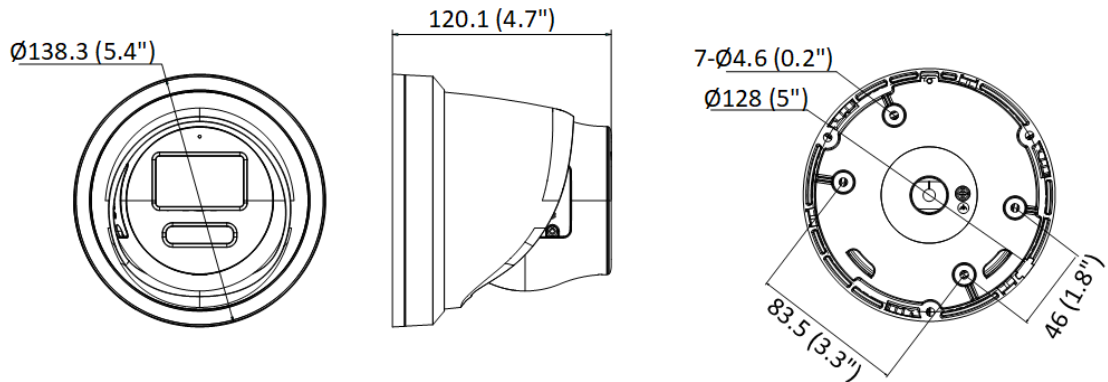

General	
Power	-L: 12 VDC, 0.42 A, max. 5 W PoE: 802.3af, 36 V to 57 V, 0.17 A to 0.11 A, max. 6.0 W -LU: 12 VDC, 0.46 A, max. 5.5 W PoE: 802.3af, 36 V to 57 V, 0.18 A to 0.11 A, max. 6.5 W
Material	Cover: metal, main body: metal
Dimension	Ø138.3 mm × 120.1 mm (Ø5.4" × 4.7")
Package Dimension	170 mm × 170 mm × 150 mm (6.7" × 6.7" × 5.9")
Weight	Approx. 870 g (1.9 lb.)
With Package Weight	Approx. 1160 g (2.6 lb.)
Storage Conditions	-30 °C to 60 °C (-22 °F to 140 °F). Humidity 95% or less (non-condensing)
Startup and Operating Conditions	-30 °C to 60 °C (-22 °F to 140 °F). Humidity 95% or less (non-condensing)
Language	33 languages English, Russian, Estonian, Bulgarian, Hungarian, Greek, German, Italian, Czech, Slovak, French, Polish, Dutch, Portuguese, Spanish, Romanian, Danish, Swedish, Norwegian, Finnish, Croatian, Slovenian, Serbian, Turkish, Korean, Traditional Chinese, Thai, Vietnamese, Japanese, Latvian, Lithuanian, Portuguese (Brazil), Ukrainian
General Function	Anti-flicker, heartbeat, mirror, password reset via e-mail, pixel counter
Software Reset	Yes
Approval	
EMC	FCC (47 CFR Part 15, Subpart B) CE-EMC (EN 55032: 2015, EN 61000-3-2: 2019, EN 61000-3-3: 2013+A1: 2019, EN 50130-4: 2011+A1: 2014) RCM (AS/NZS CISPR 32: 2015) IC (ICES-003: Issue 7) KC (KN32: 2015, KN35: 2015)
Safety	UL (UL 62368-1) CB (IEC 62368-1: 2014+A11) CE-LVD (EN 62368-1: 2014/A11: 2017)
Environment	CE-RoHS (2011/65/EU) WEEE (2012/19/EU) Reach (Regulation (EC) No 1907/2006)
Protection	IP67 (IEC 60529-2013)

▪ Available Model

DS-2CD2387G2-L (2.8/4 mm)

DS-2CD2387G2-LU (2.8/4 mm)

▪ Dimension

Model With Mic

Unit: mm (inch)

Model Without Mic

Unit: mm (inch)