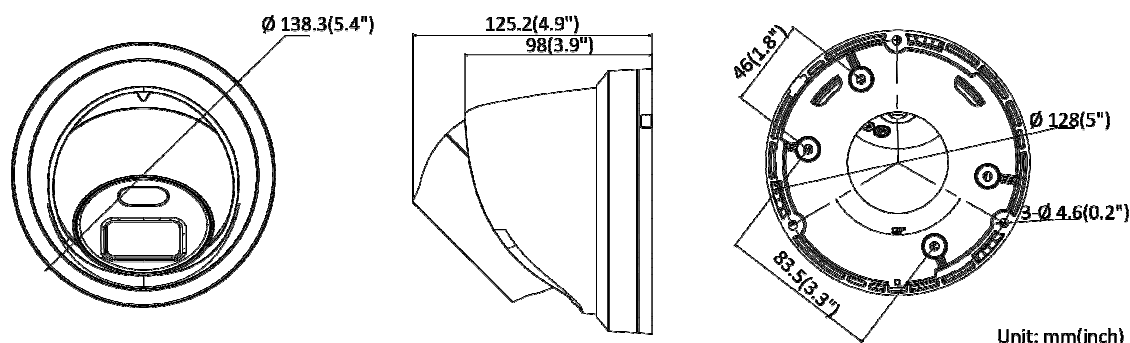

General Function	Anti-flicker, heartbeat, mirror, privacy masks, flash log, password reset via e-mail, pixel counter
Software Reset	Yes
Storage Conditions	-30 °C to 60 °C (-22 °F to 140 °F). Humidity 95% or less (non-condensing)
Startup and Operating Conditions	-30 °C to 60 °C (-22 °F to 140 °F). Humidity 95% or less (non-condensing)
Power Supply	12 VDC ± 25%, PoE: 802.3af, class 3
Power Consumption and Current	12 VDC, 0.55 A, max. 6.6 W PoE: (802.3af, 36 V to 57 V), 0.22 A to 0.13 A, max. 7.6 W
Power Interface	Ø5.5 mm coaxial power plug
Material	Aluminum alloy body, except for trim ring
Screw Material	SUS304
Camera Dimension	Ø138.3 × 125.2 mm (Ø5.4" × 4.9")
Package Dimension	170 × 170 × 150 mm (7" × 7" × 5.9")
Camera Weight	Approx. 820 g (1.8 lb.)
With Package Weight	Approx. 1137 g (2.5 lb.)
Approval	
Class	Class B
EMC	FCC SDoC (47 CFR Part 15, Subpart B); CE-EMC (EN 55032: 2015, EN 61000-3-2: 2014, EN 61000-3-3: 2013, EN 50130-4: 2011 +A1: 2014); RCM (AS/NZS CISPR 32: 2015); IC VoC (ICES-003: Issue 6, 2016); KC (KN 32: 2015, KN 35: 2015)
Safety	UL (UL 60950-1); CB (IEC 60950-1:2005 + Am 1:2009 + Am 2:2013, IEC 62368-1:2014); CE-LVD (EN 60950-1:2005 + Am 1:2009 + Am 2:2013, IEC 62368-1:2014); BIS (IS 13252(Part 1):2010+A1:2013+A2:2015); LOA (IEC/EN 60950-1)
Environment	CE-RoHS (2011/65/EU); WEEE (2012/19/EU); Reach (Regulation (EC) No 1907/2006)
Protection	Ingress protection: IP67 (IEC 60529-2013)

▪ Available Model

DS-2CD2347G2-LU (2.8 mm, 4 mm, 6 mm)

DS-2CD2347G2-L (2.8 mm, 4 mm, 6 mm)

▪ Dimension

Unit: mm(inch)

▪ **Accessory**

▪ **Optional**

DS-1273ZJ-140B Wall Mount	DS-1271ZJ-140 Pendant Mount	DS-1273ZJ-140 Wall Mount	DS-1280ZJ-DM21 Junction Box	DS-1276ZJ-SUS Corner Mount
				
				
<p>DS-1275ZJ-SUS Vertical Pole Mount</p>				
				
				