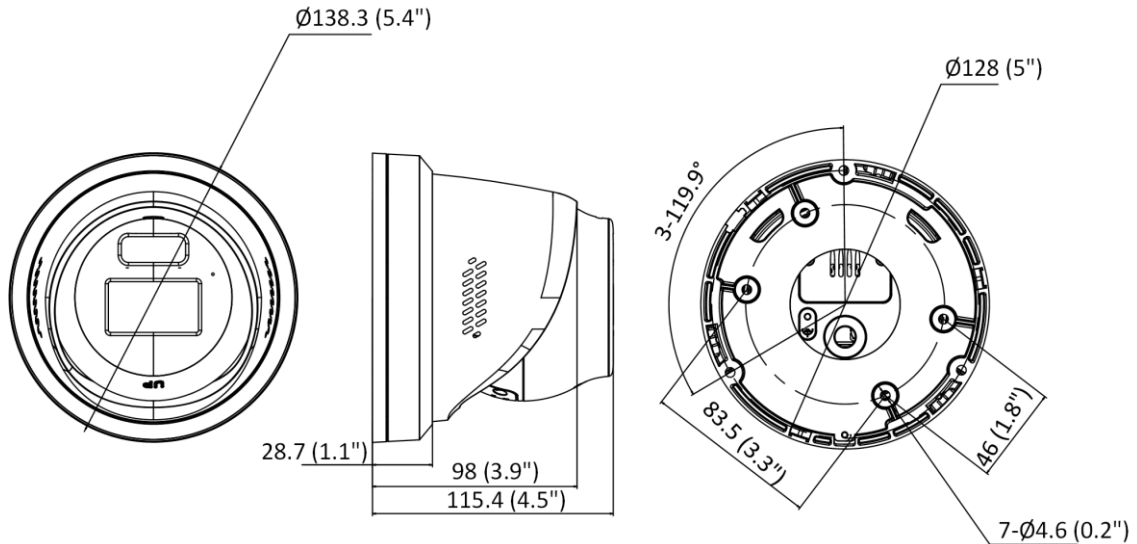

▪ **Available Model**

DS-2CD2347G2-LSU/SL (2.8/4 mm)

▪ **Dimension**

Unit: mm (inch)

▪ **Accessory**

▪ **Optional**

DS-1276ZJ-SUS Corner Mount	DS-1273ZJ-140B Wall Mount	DS-1275ZJ-SUS Vertical Pole Mount	DS-1273ZJ-140 Wall Mount	DS-1271ZJ-140 Pendant Mount
DS-1280ZJ-PT6 Junction Box