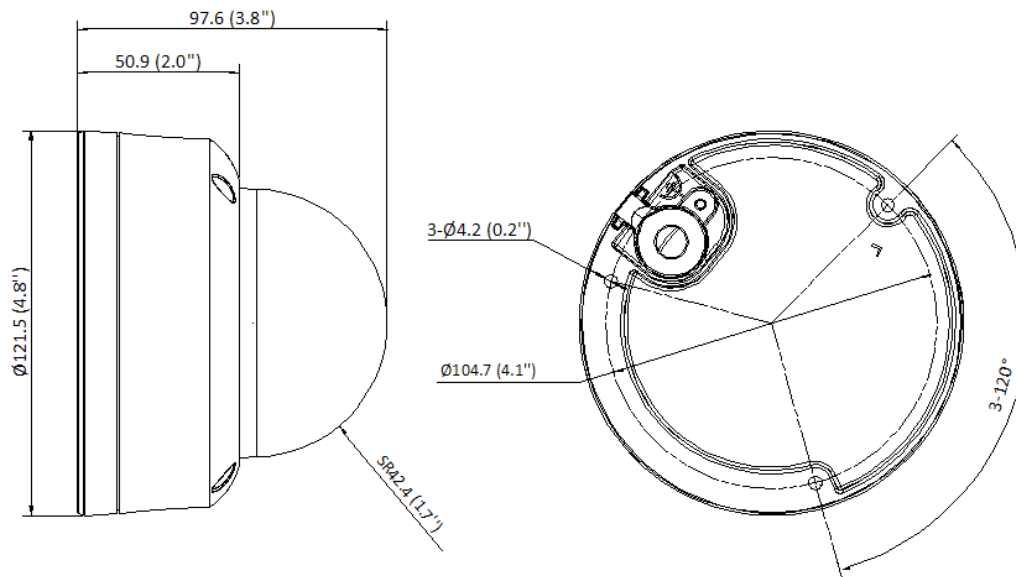

▪ Specification

Camera	
Image Sensor	1/2.8" Progressive Scan CMOS
Max. Resolution	2560 × 1440
Min. Illumination	Color: 0.001 Lux @ (F1.0, AGC ON), 0 Lux with light
Shutter Time	1/3 s to 1/100,000 s
Day & Night	24/7 color imaging
Angle Adjustment	Pan: 0° to 355°, tilt: 0° to 75°, rotate: 0° to 355°
Lens	
Lens Type	Fixed focal lens, 2.8 and 4 mm optional
Focal Length & FOV	2.8 mm, horizontal FOV 96°, vertical FOV 52°, diagonal FOV 113° 4 mm, horizontal FOV 76°, vertical FOV 41°, diagonal FOV 89°
Lens Mount	M12
Iris Type	Fixed
Aperture	F1.0
Depth of Field	2.8 mm: 2 m to ∞ 4 mm: 2.7 m to ∞
DORI	
DORI	2.8 mm, D: 64 m, O: 25 m, R: 13 m, I: 6 m 4 mm, D: 77 m, O: 30 m, R: 15 m, I: 7 m
Illuminator	
Supplement Light Type	White Light
Supplement Light Range	Up to 30 m
Smart Supplement Light	Yes
Video	
Main Stream	50 Hz: 20 fps (2560 × 1440) 25 fps (1920 × 1080, 1280 × 720) 60 Hz: 20 fps (2560 × 1440) 30 fps (1920 × 1080, 1280 × 720)
Sub-Stream	50 Hz: 25 fps (1280 × 720, 640 × 480, 640 × 360) 60 Hz: 30 fps (1280 × 720, 640 × 480, 640 × 360)
Video Compression	Main stream: H.265+/H.265/H.264+/H.264, Sub-stream: H.265/H.264/MJPEG
Video Bit Rate	32 Kbps to 8 Mbps
H.264 Type	Baseline Profile, Main Profile, High Profile
H.265 Type	Main Profile
Bit Rate Control	CBR, VBR
Region of Interest (ROI)	1 fixed region(s) for main stream
Network	
Security	Password protection, complicated password, HTTPS encryption, 802.1X authentication (EAP-MD5), watermark, IP address filter, basic and digest authentication for HTTP/HTTPS, WSSE and digest authentication for Open Network Video Interface, RTP/RTSP over HTTPS, security audit log, TLS 1.2, host authentication (MAC address)
Simultaneous Live View	Up to 6 channels

▪ Available Model

IPC-D149H (2.8/4 mm)

▪ Dimension

Unit: mm (inch)

▪ Accessory

▪ Optional

HIA-B301 Vertical Pole Mount	HIA-B101-120 Pendant Mount	HIA-P101 Rain Shade	HIA-B401-120B Wall Mount	HIA-B401-120 Wall Mount
				