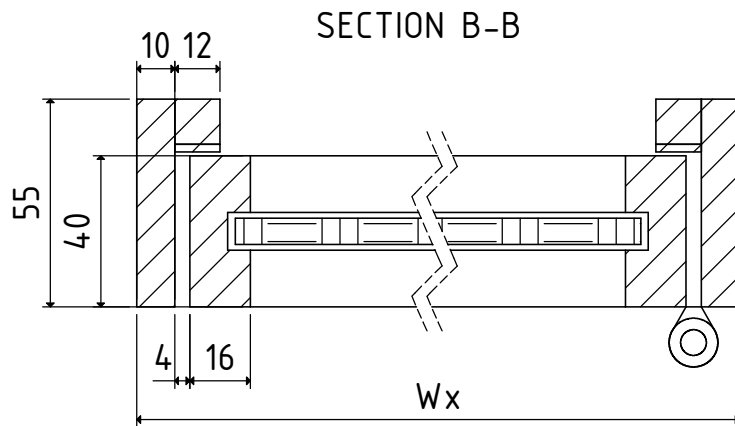

Modern collection  
Single door M-SD 001

Description		Dimension [mm]
Wx	width of the door	
Hx	height of the door	