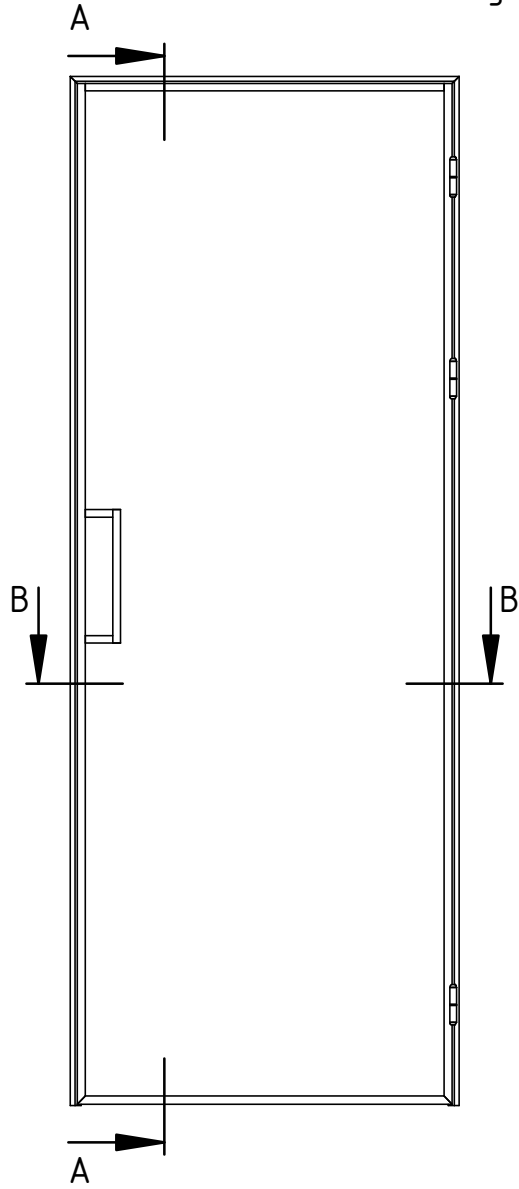

Modern collection  
Single door M-SD 001

Description		Dimension [mm]
Wx	width of the door	
Hx	height of the door	