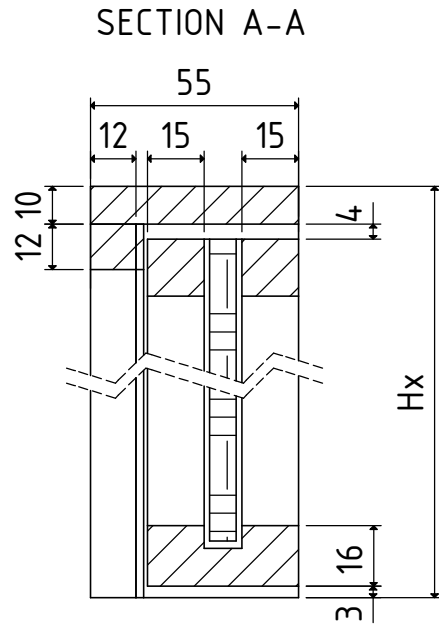

Modern collection  
Single door M-SD 001

Description		Dimension [mm]
Wx	width of the door	
Hx	height of the door	