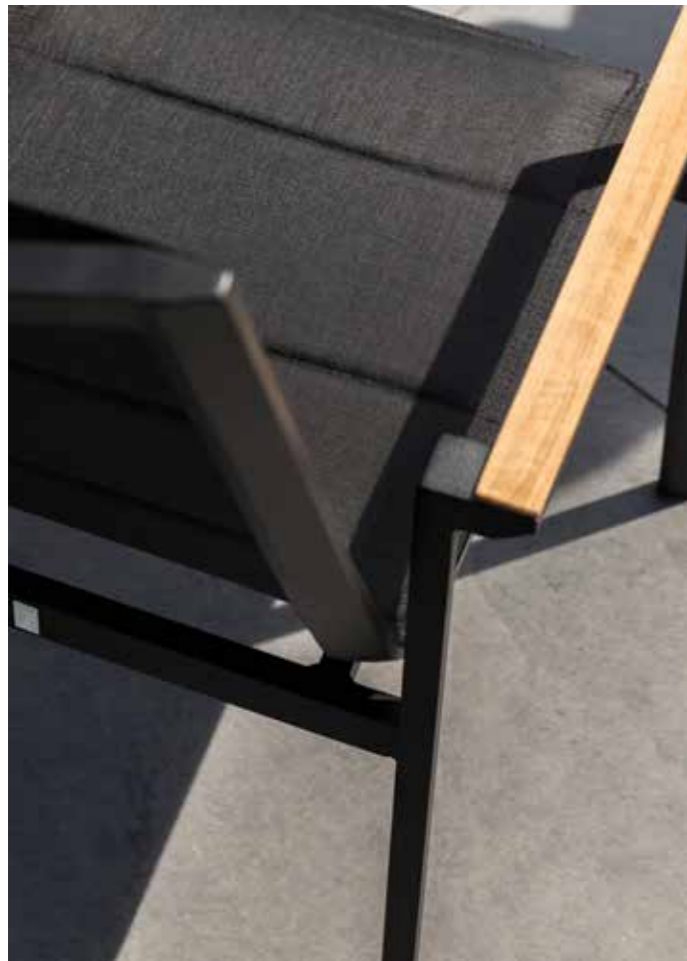

This daybed nicely combines with the Scaloppino lounge table with teak top L120 x W30 x H33 cm.

Size of Casa daybed: L200 x W70 x H30 cm.

Brand: **Beach7**

Lucca dining chair available in white, mystic grey and black.
Powdercoated aluminium frame, small teak slat on armrest. Stackable.
This chair matches very nicely with Daylight and twilight dining table.