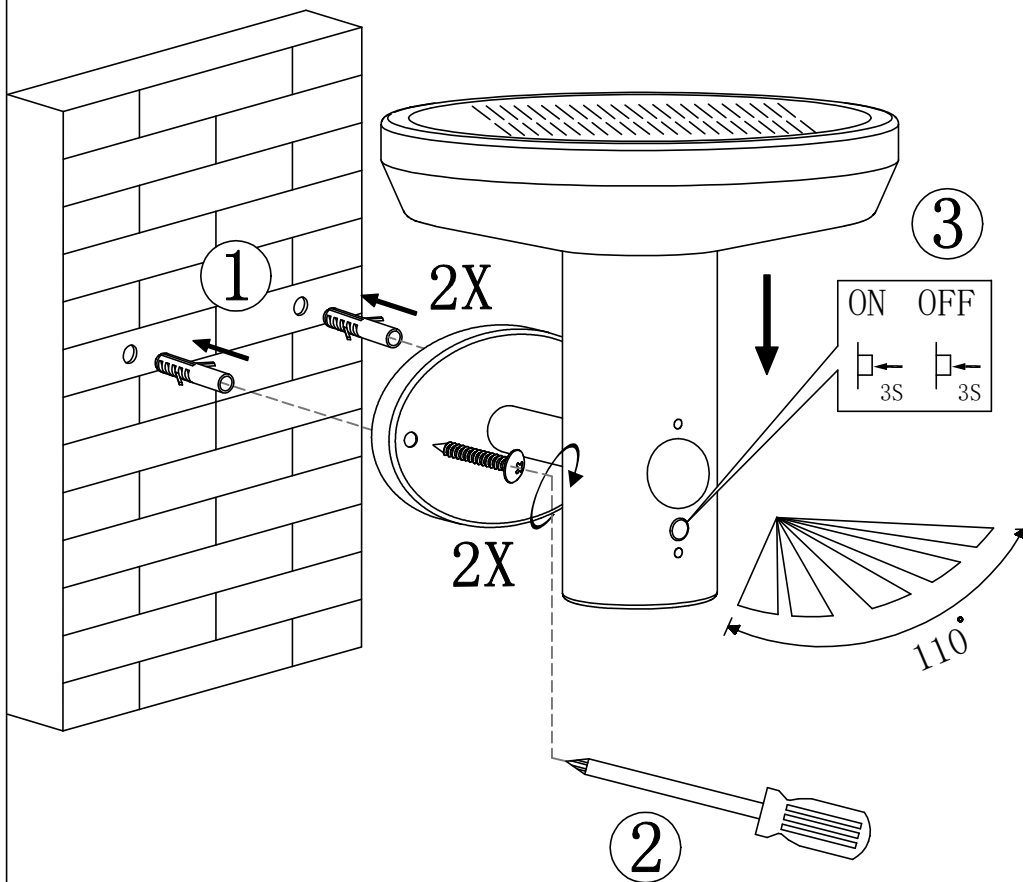

LXL123841

Charging time: 7-9 hrs
Working time:
1.5 hrs(600lm)
4 hrs(240lm)
15hrs(60lm)

4 Options

1 CLICK
60 LUMEN
3"

2 CLICK
240 LUMEN
60 LUMEN
1"

3 CLICK
600 LUMEN
OFF
1"

4 CLICK
OFF
3"
