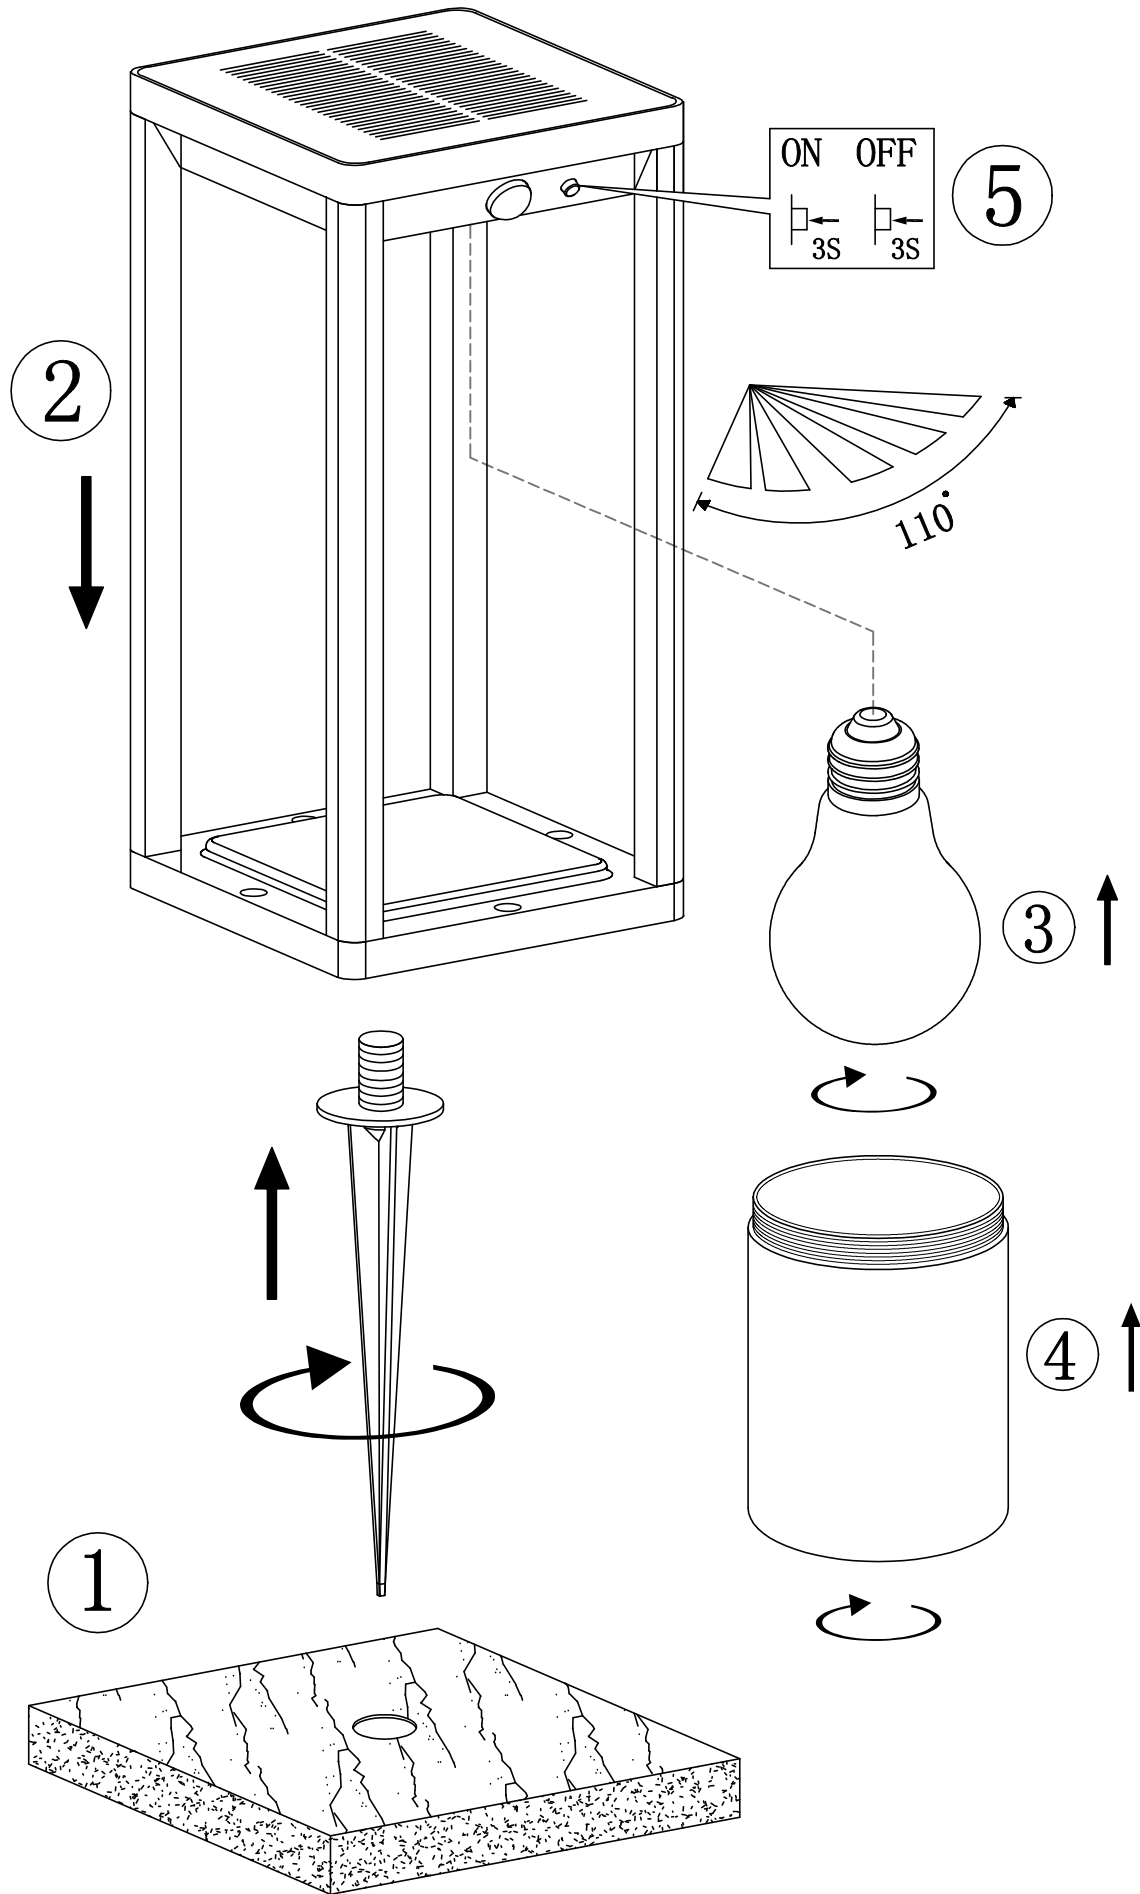

LXL123856

Charging time: 7-9 hrs

Working time:

1.5 hrs (440lm)

4 hrs (170lm)

15hrs (40lm)

4 Options

1	CLICK	40	3"
		LUMEN	

2	CLICK	170	1"
		LUMEN	
		40	
		LUMEN	

3	CLICK	440	1"
		LUMEN	
		OFF	

4	CLICK	OFF	3"