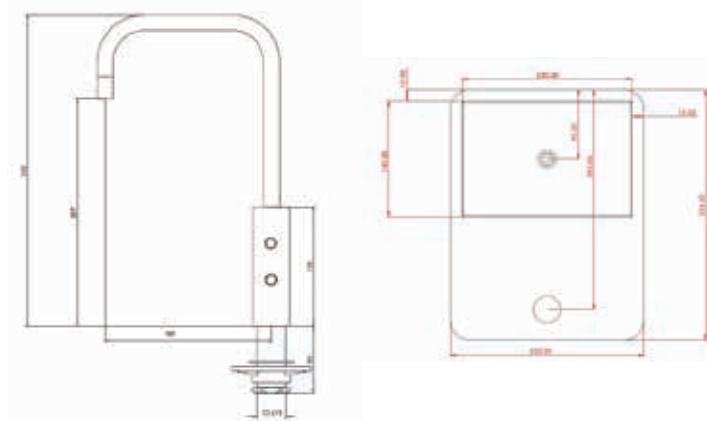

+44 20 39 214 28
service@hotspot-titanium.com
salesuk@hotspot-titanium.com
ordersuk@hotspot-titanium.com

hotspot titanium
www.hotspot-titanium.co.uk