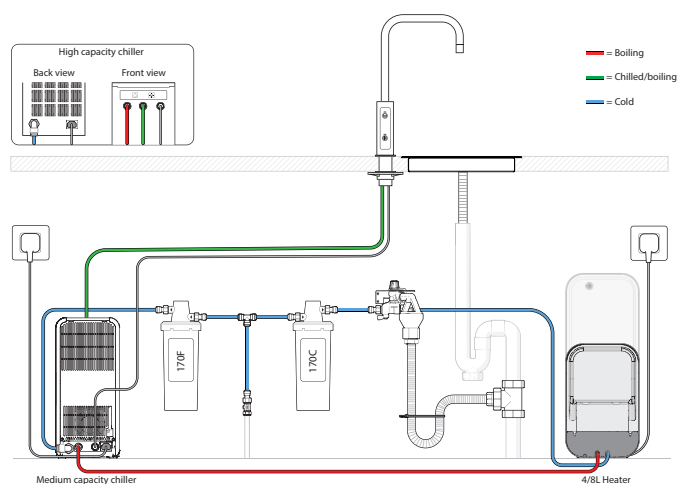

### TECHNICAL DETAILS: HEATERS

	MEDIUM CAPACITY 4 LITRE	HIGH CAPACITY 8 LITRE
Minimum bar pressure	2 bar	2 bar
Immediate draw off (cups)	20	40
Cups per hours - 167ml	120	140
Dimensions (W x H x D mm)	210 x 325 x 285	210 x 525 x 285
Power / Voltage	2.1 kW	2.1 kW
Standing heat losses	16W	25W
Tank / Element material	Titanium	Titanium
Leak detection safety	✓	✓
Water temperature	100°C	100°C

### TECHNICAL DETAILS: CHILLERS

	MEDIUM CAPACITY	HIGH CAPACITY
Minimum bar pressure	2 bar	2 bar
Cups per hours - 200ml	93	300
Dimensions (W x H x D mm)	185 x 403 x 386	187 x 530 x 390
Power / Voltage	0.228 kW	0.45 kW
Refrigerant	R600	R290
Leak detection safety	✓	✓
Water temperature	4-12°C	4-12°C