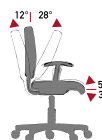

Upholsteries

Pu-Soft Touch

Nero - Black

BLK

Accessories

G1

Gas lift with seal for oil and grease retention
NO-OIL (available on all types of chairs)

Mecchanisms

AS3

A-SYNCHRON 3

Independent adjustment of seat and backrest, and tilting