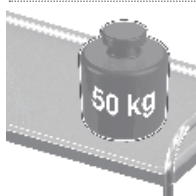

Stainless steel trolley welded with 3 shelves

L 700 - 1300 mm

B 500 - 700 mm

H 931 mm

↑ ↓ 270 mm

Standard features

Heavy duty welded shelves

Set of galvanized wheels \varnothing 100 mm with plastic protecting bumpers (4 pcs), 2 pcs with brakes

Shelves with noise dampening pads

Max loading 50 kg/shelf (uniform layout)

Accessories

Set of stainless steel wheels \varnothing 125mm with plastic protecting bumpers (4 pcs), 2 pcs with brakes. €103