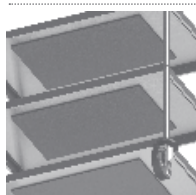

Stainless steel trolley welded with 3 shelves

L 700 - 1300 mm

B 500 - 700 mm

H 931 mm

↑ ↓ 270 mm

Standard features

Heavy duty welded shelves

Set of galvanized wheels \varnothing 100 mm with plastic protecting bumpers (4 pcs), 2 pcs with brakes

Shelves with noise dampening pads

Max loading 50 kg/shelf (uniform layout)

Accessories

Set of stainless steel wheels \varnothing 125mm with plastic protecting bumpers (4 pcs), 2 pcs with brakes. €103