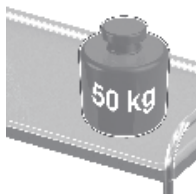

Stainless steel trolley welded with 2 shelves

L 700 - 1300 mm

B 500 - 700 mm

H 931 mm

↑ 580 mm

Standard features

Heavy duty welded shelves

Set of galvanized wheels \varnothing 100 mm with plastic protecting bumpers (4 pcs), 2 pcs with brakes

Shelves with noise dampening pads

Max loading 50 kg/shelf (uniform layout)

Accessories

Set of stainless steel wheels \varnothing 125mm with plastic protecting bumpers (4 pcs), 2 pcs with brakes. €103