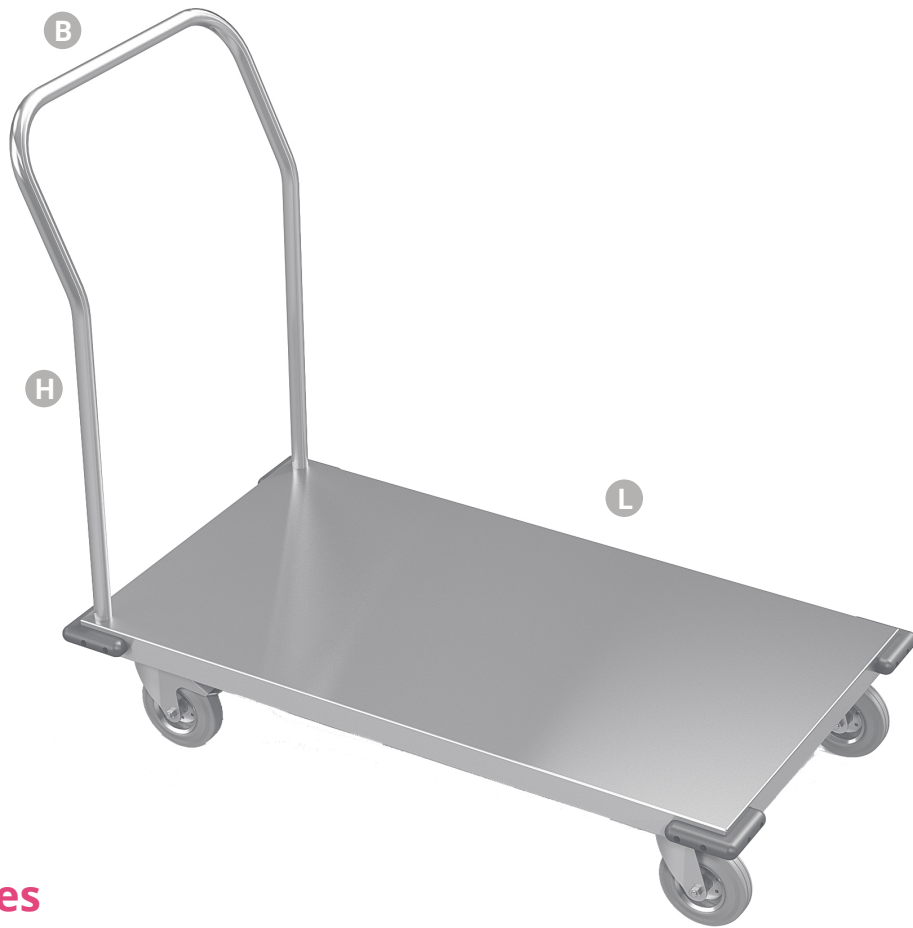

Stainless steel transport trolley - max load 200 kg

L 600 - 1200 mm

B 550 mm

H 934 mm

Standard features

Heavy duty construction with reinforcement profile

Set of heavy duty wheels Ø 125 mm (4 pcs), 2 pcs with brakes.

Max loading 200 kg/shelf (uniform layout)

Protecting bumpers

PROCLEANROOM
BUY YOUR SUPPLIES ONLINE