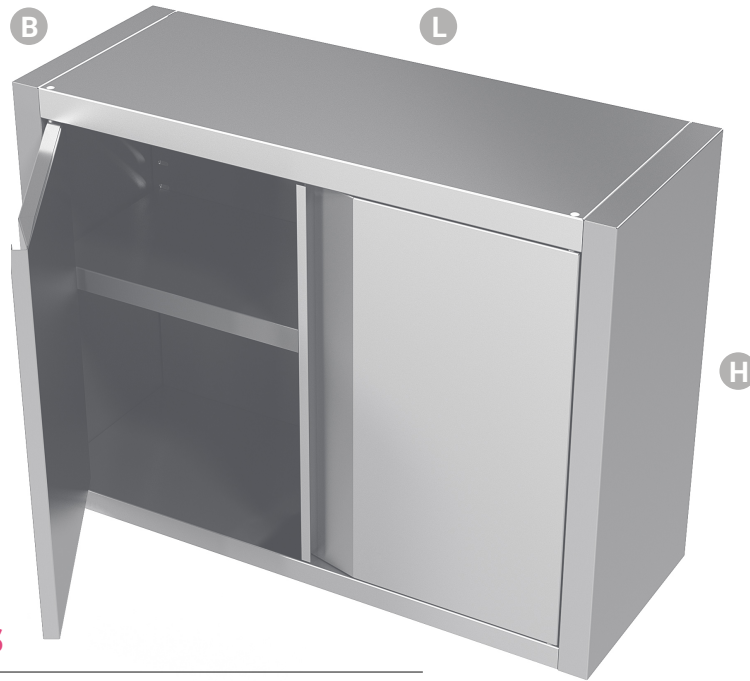

# Stainless steel cleanroom wall cabinet with shutting doors

**L** 600 - 2000 mm

**B** 300 - 400 mm

**H** 600 mm

## Standard features

Triple layer soundproof doors with noise dampening pads

Easy to change height of the shelf

Wall fasteners

Flat bottom design. Easy to clean flat shelf