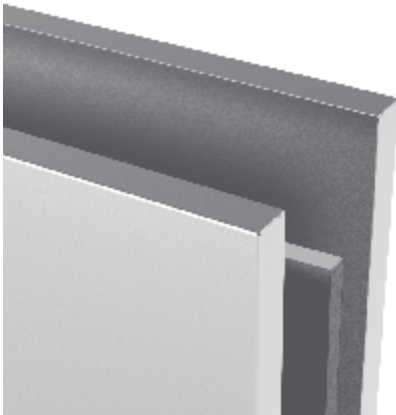

# Stainless steel cleanroom wall cabinet with shutting doors

**L** 600 - 2000 mm

**B** 300 - 400 mm

**H** 600 mm

## Standard features

Triple layer soundproof doors with noise dampening pads

Easy to change height of the shelf

Wall fasteners

Flat bottom design. Easy to clean flat shelf