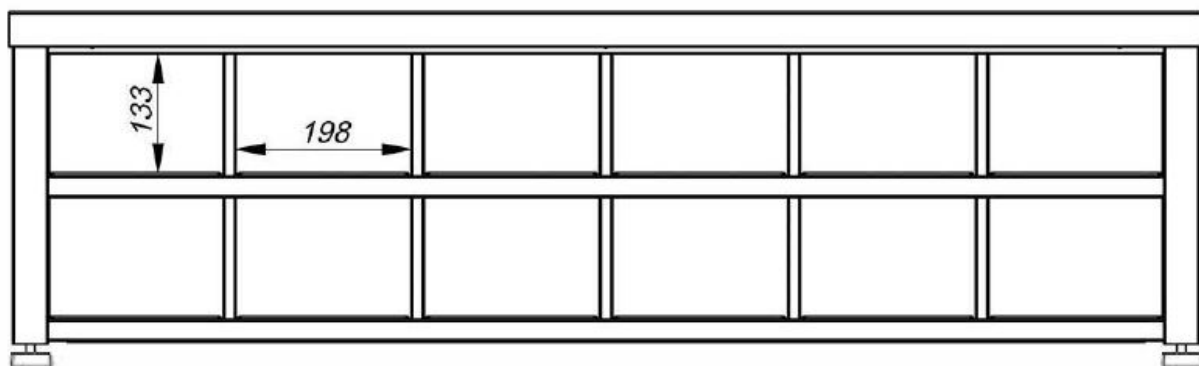

# Stainless steel cleanroom step over bench one side 100% open

**L** 1000 - 2500 mm

**B** 400 mm

**H** 400 mm

## Standard features

Adjustable feet (amplitude 50 mm)