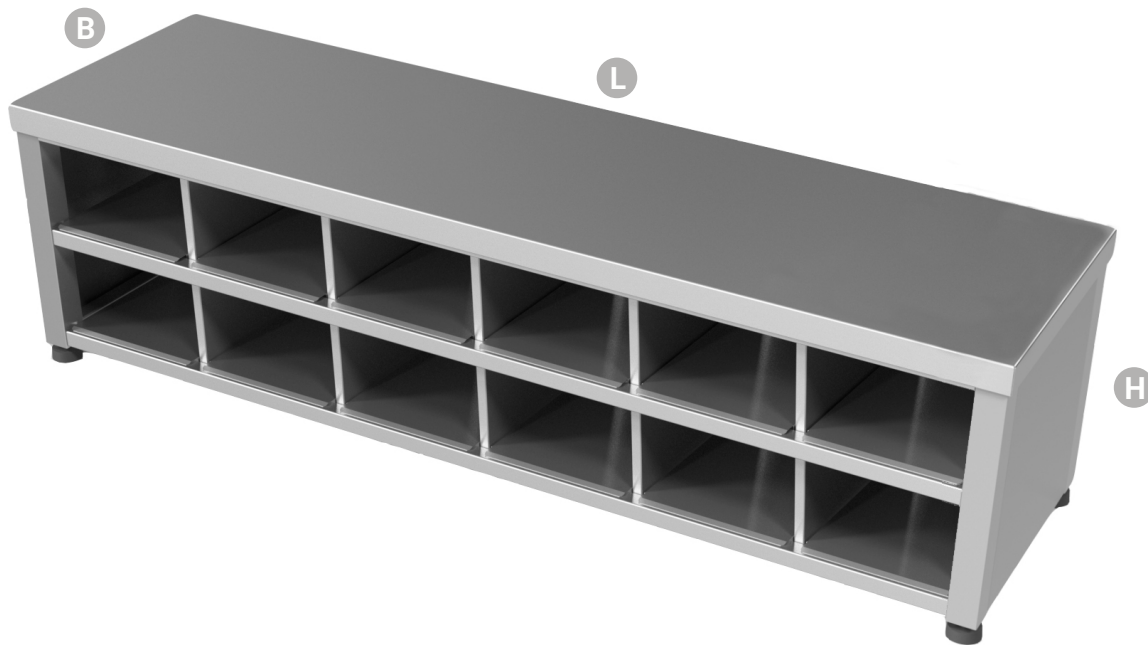

# Stainless steel cleanroom step over bench one side 100% open

**L** 1000 - 2500 mm

**B** 400 mm

**H** 400 mm

## Standard features

Adjustable feet (amplitude 50 mm)