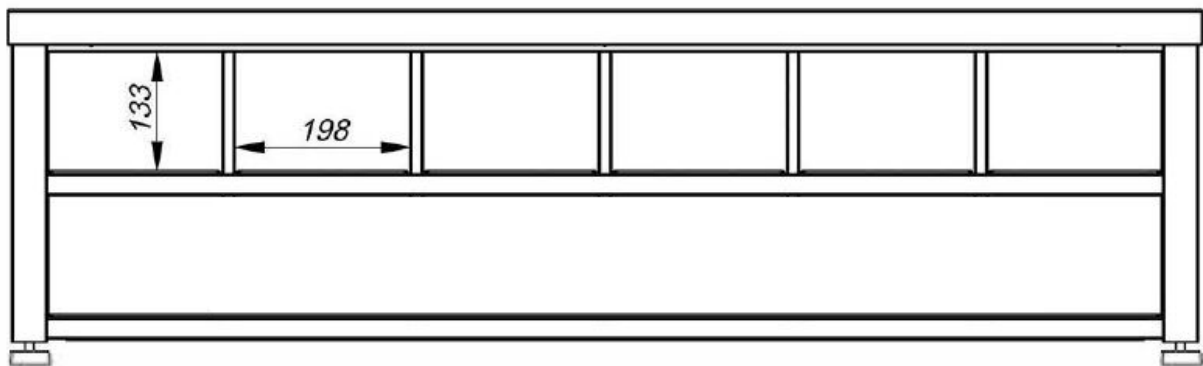

Stainless steel cleanroom step over bench both sides 50% open

L 1000 - 2500 mm

B 400 mm

H 400 mm

Standard features

Adjustable feet (amplitude 50 mm)