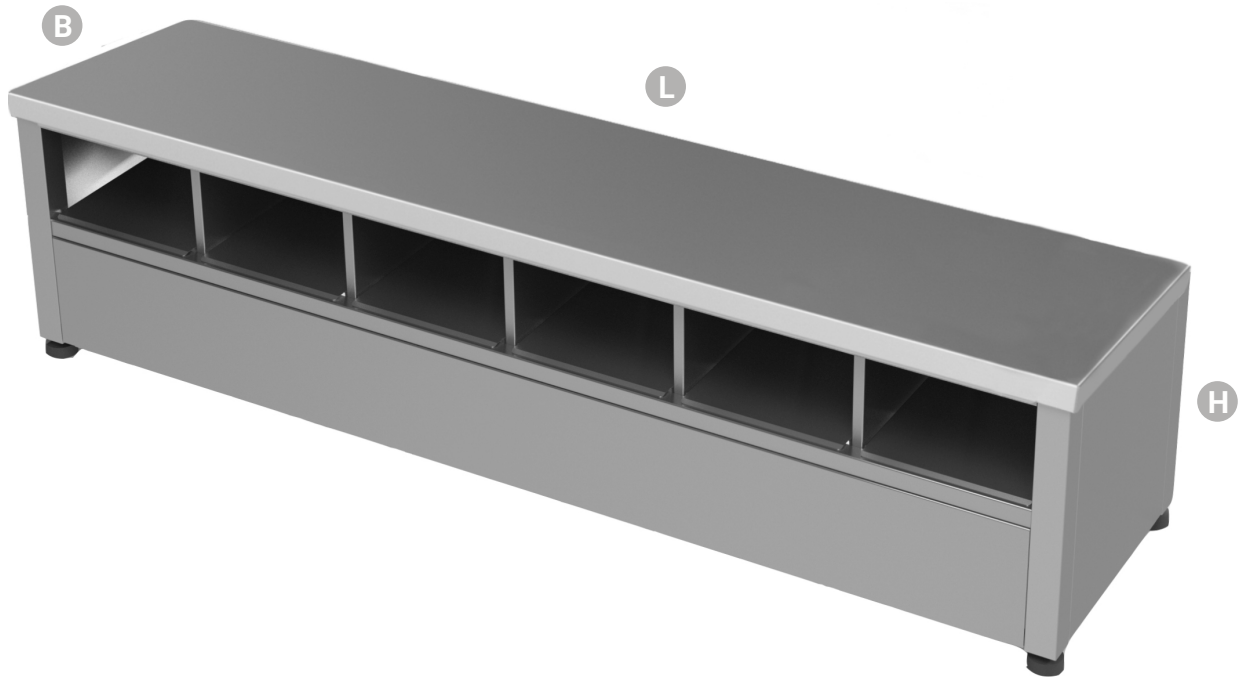

Stainless steel cleanroom step over bench both sides 50% open

L 1000 - 2500 mm

B 400 mm

H 400 mm

Standard features

Adjustable feet (amplitude 50 mm)