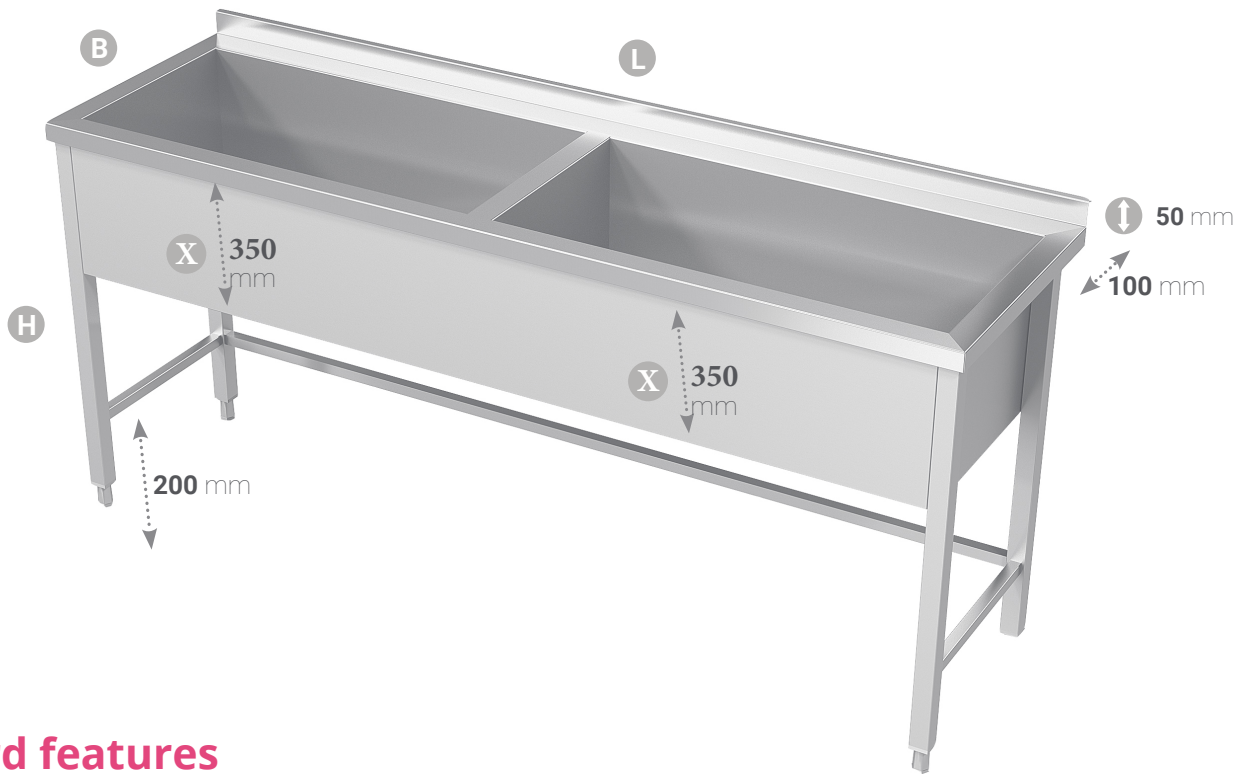

Stainless steel cleanroom double pot sink

L 1400 - 2000 mm **B** 600 - 700 mm **H** 900 mm **X** 350 mm

Standard features

Drain grooves for water run-off

Welded frame. Legs made of stainless steel tube 40x40 mm. Frame made of stainless steel tube 25x25 mm

Adjustable stainless steel feet (amplitude 65 mm +30/-35)

Accessories

Plumbing sets 2 pcs €172