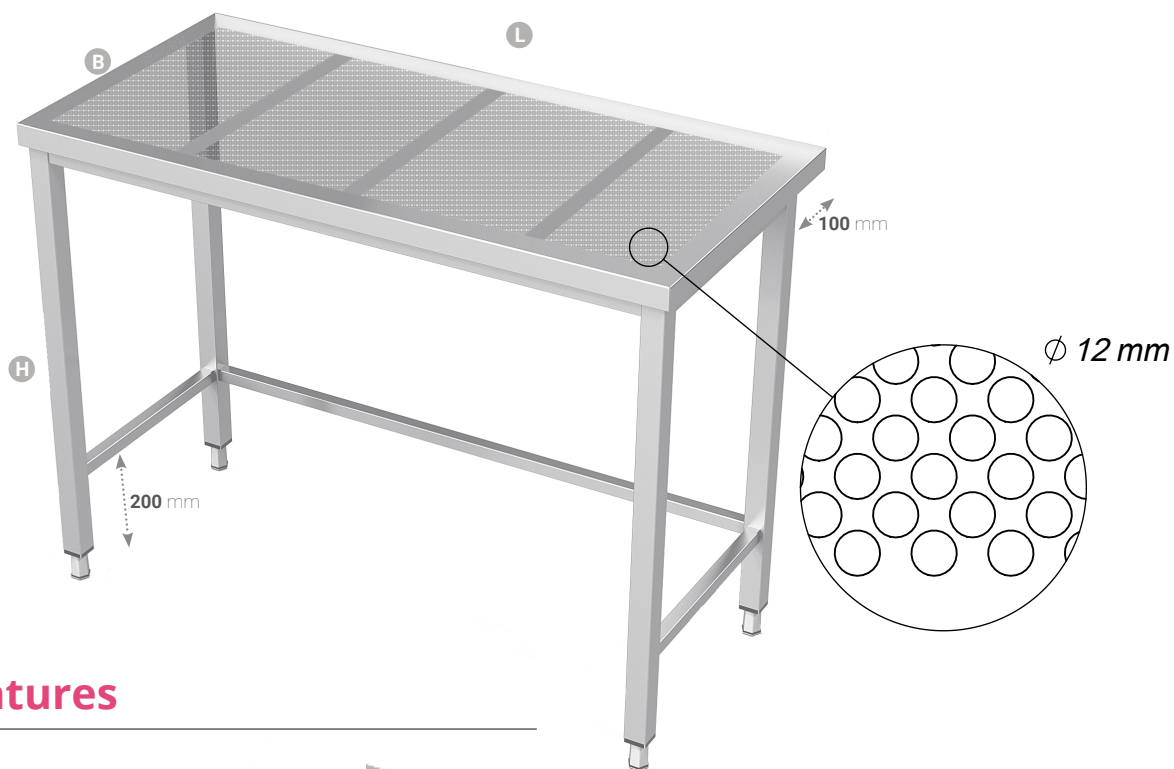

# Stainless steel cleanroom table with perforated worktop

**L** 400 - 3500 mm

**B** 600 - 800 mm

**H** 900 mm

## Standard features

Table top with stainless steel stiffeners (max loading 120 kg uniform layout)

With or without upstand

Welded frame. Legs made of stainless steel tube 40x40 mm. Frame made of stainless steel tube 25x25 mm

Adjustable stainless steel feet (amplitude 65 mm +30/-35)