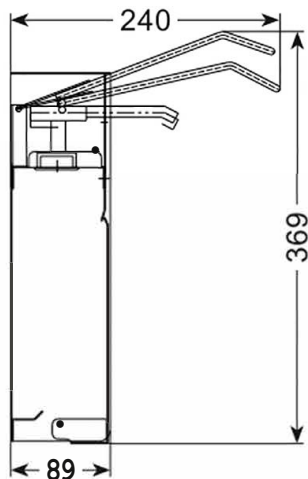

Stainless steel elbow operated dispenser

PROCLEANROOM
BUY YOUR SUPPLIES ONLINE