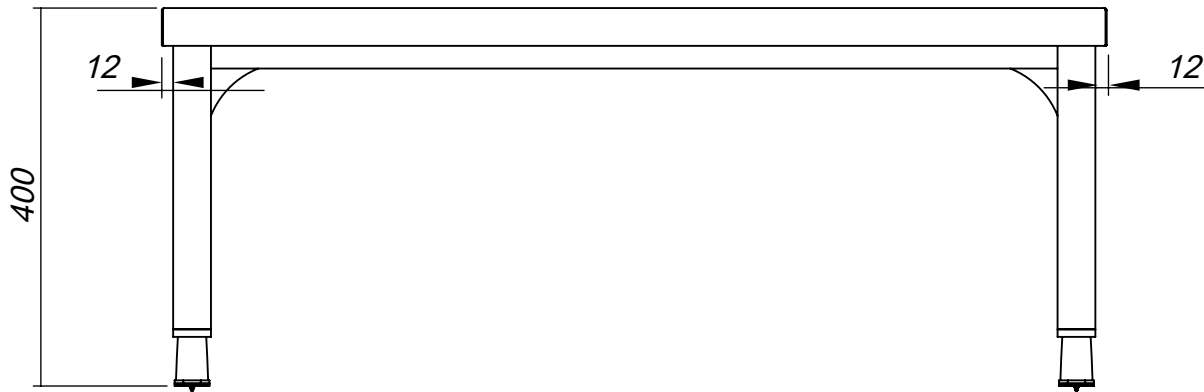

Stainless steel cleanroom step over bench

L 1000 - 2500 mm

B 400 mm

H 400 mm

Standard features

Adjustable feet (amplitude 50 mm)