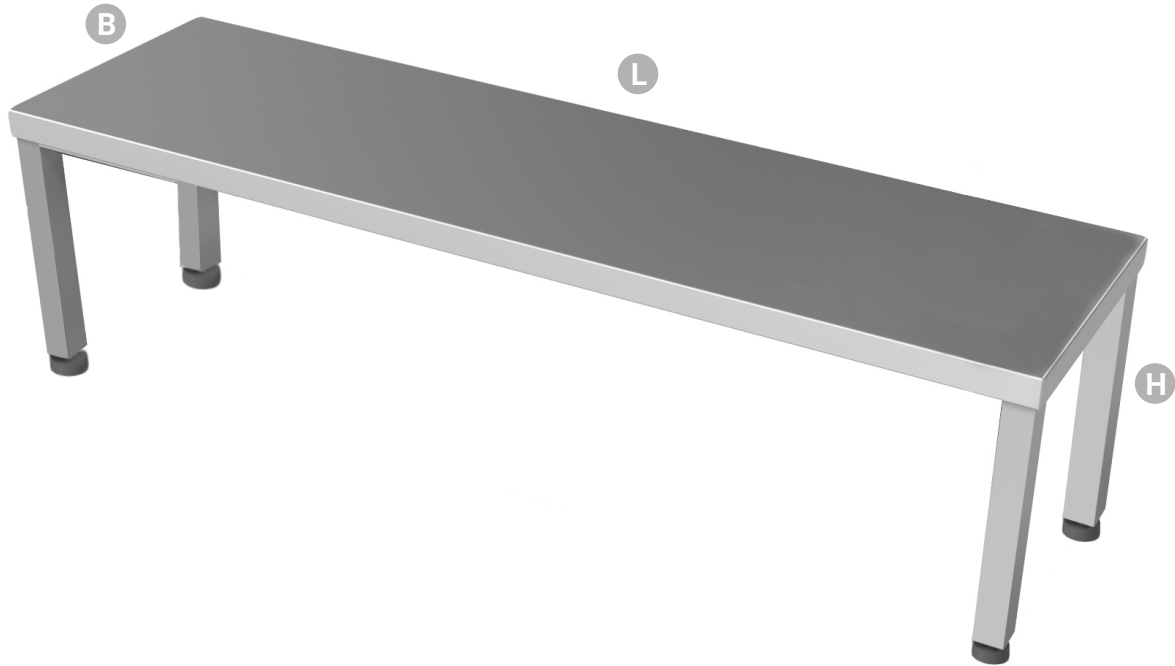

Stainless steel cleanroom step over bench

L 1000 - 2500 mm

B 400 mm

H 400 mm

Standard features

Adjustable feet (amplitude 50 mm)