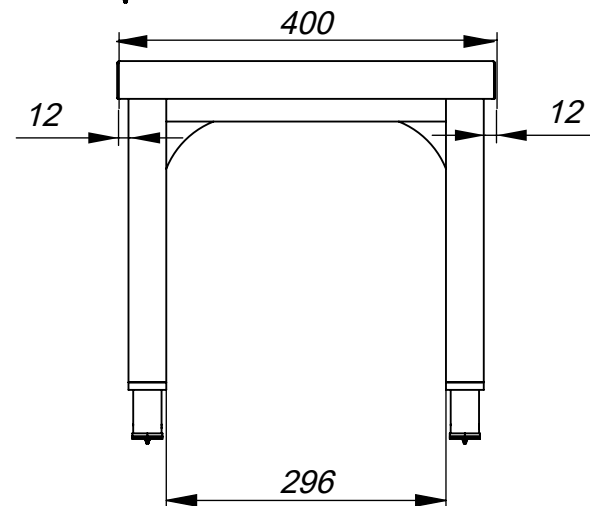

Stainless steel cleanroom step over bench

L 1000 - 2500 mm

B 400 mm

H 400 mm

Standard features

Adjustable feet (amplitude 50 mm)