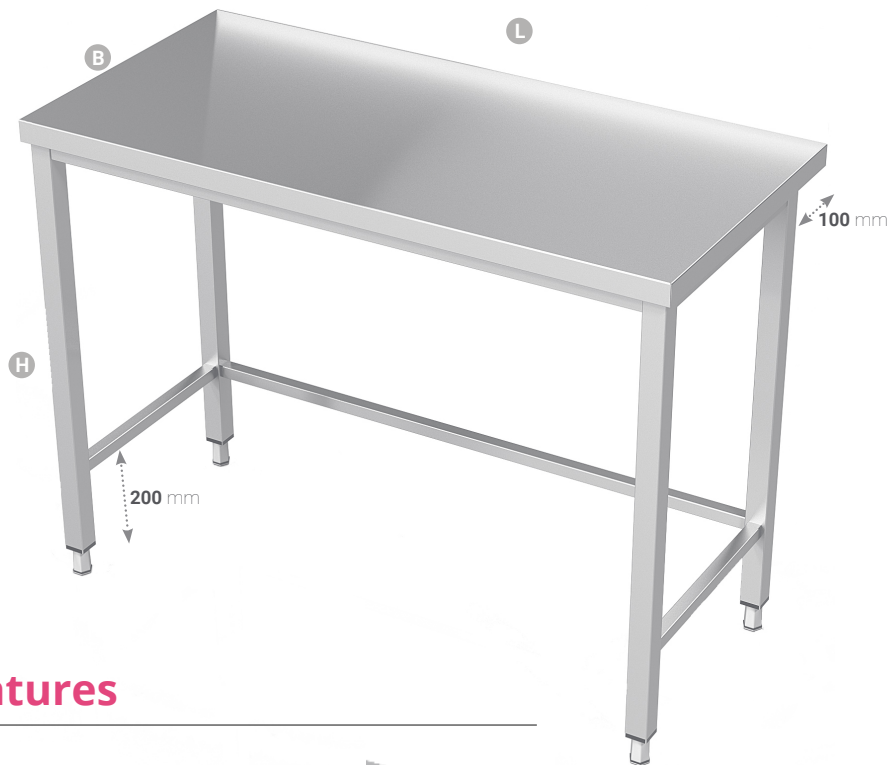

Stainless steel cleanroom table with open frame

L 400 -
3500 mm

B 600 -
800 mm

H 900
mm

Standard features

Table top with stainless steel stiffeners
(max loading 120 kg uniform layout)

Upstand 40mm €35

Welded frame. Legs made of stainless steel tube 40x40 mm. Frame made of stainless steel tube 25x25 mm

Adjustable stainless steel feet (amplitude 65 mm +30/-35)

Accessories

Rear panel +17%

Side panel 39 €/pc.

PROCLEANROOM
BUY YOUR SUPPLIES ONLINE