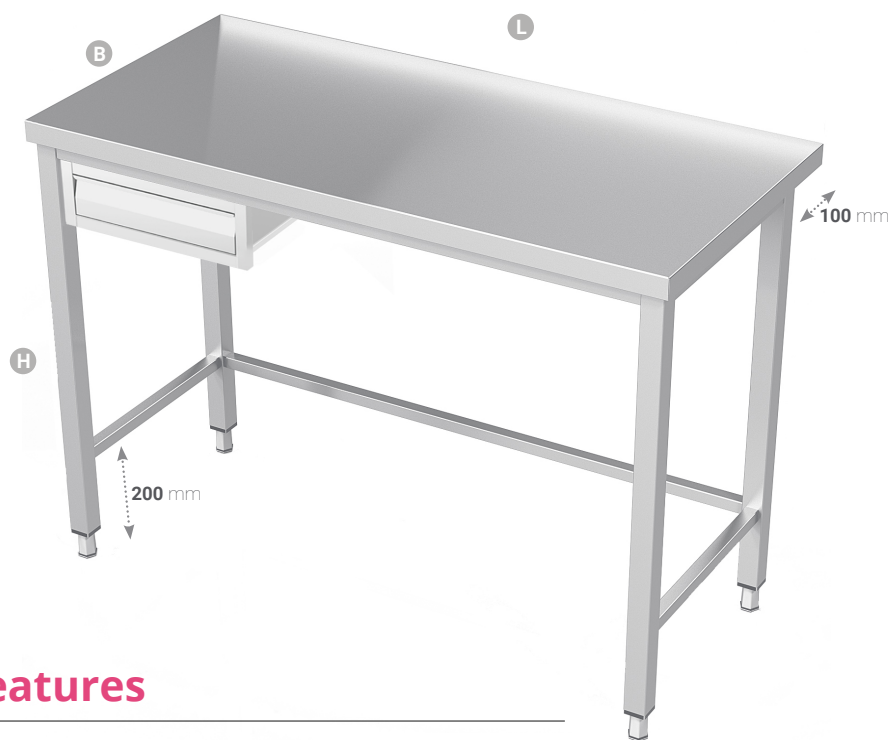

# Stainless steel cleanroom table with drawers

**L** 400 -  
3500 mm

**B** 600 -  
800 mm

**H** 900  
mm

## Standard features

Table top with stainless steel stiffeners (max loading 120 kg uniform layout)

Upstand 40mm €35

Welded frame. Legs made of stainless steel tube 40x40 mm. Frame made of stainless steel tube 25x25 mm

Adjustable stainless steel feet (amplitude 65 mm +30/-35)