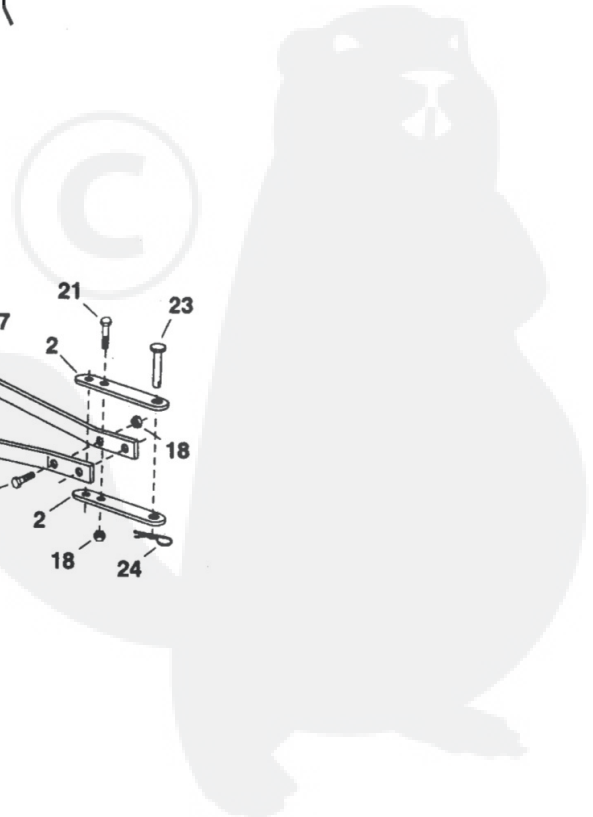

TA100

Part No	Desc	Qty	Réf,
1	Hitch Arm Mount Bracket	3	TA100-1
2	Hitch Bracket	2	TA100-2
3	Spring Tine	10	TA100-3
4	Spring Alignment Wire	2	TA100-4
5	Wheel	2	TA100-5
6	Tine Shield (40")	1	TA100-6
7	Hitch Mount Arm	2	TA100-7
8	Lift Plat	1	TA100-8
9	Axle Bracket	1	TA100-9
10	Lift Handle	1	TA100-10
11	Shoulder Bolt	2	TA100-11
12	Angle Bracket	4	TA100-12
13	Hex Lock Nut M10	2	TA100-13
14	Flat Washer M8	10	TA100-14
15	Hex Bolt M8x20	15	TA100-15
16	Lock Washer M8	14	TA100-16
17	Hex Nut M8	14	TA100-17
18	Hex Lock Nut M8	19	TA100-18
19	Carriage Bolt M8x25	14	TA100-19
20	Handle Grip	1	TA100-20
21	Hex Bolt M8x50	2	TA100-21
22	Hex Bolt M8x30	2	TA100-22
23	Hitch Pin M8 (Flat Head)	1	TA100-23
24	Hair Cotter Pin Ø3	1	TA100-24
	hardware bags +manual	1set	TA100-25