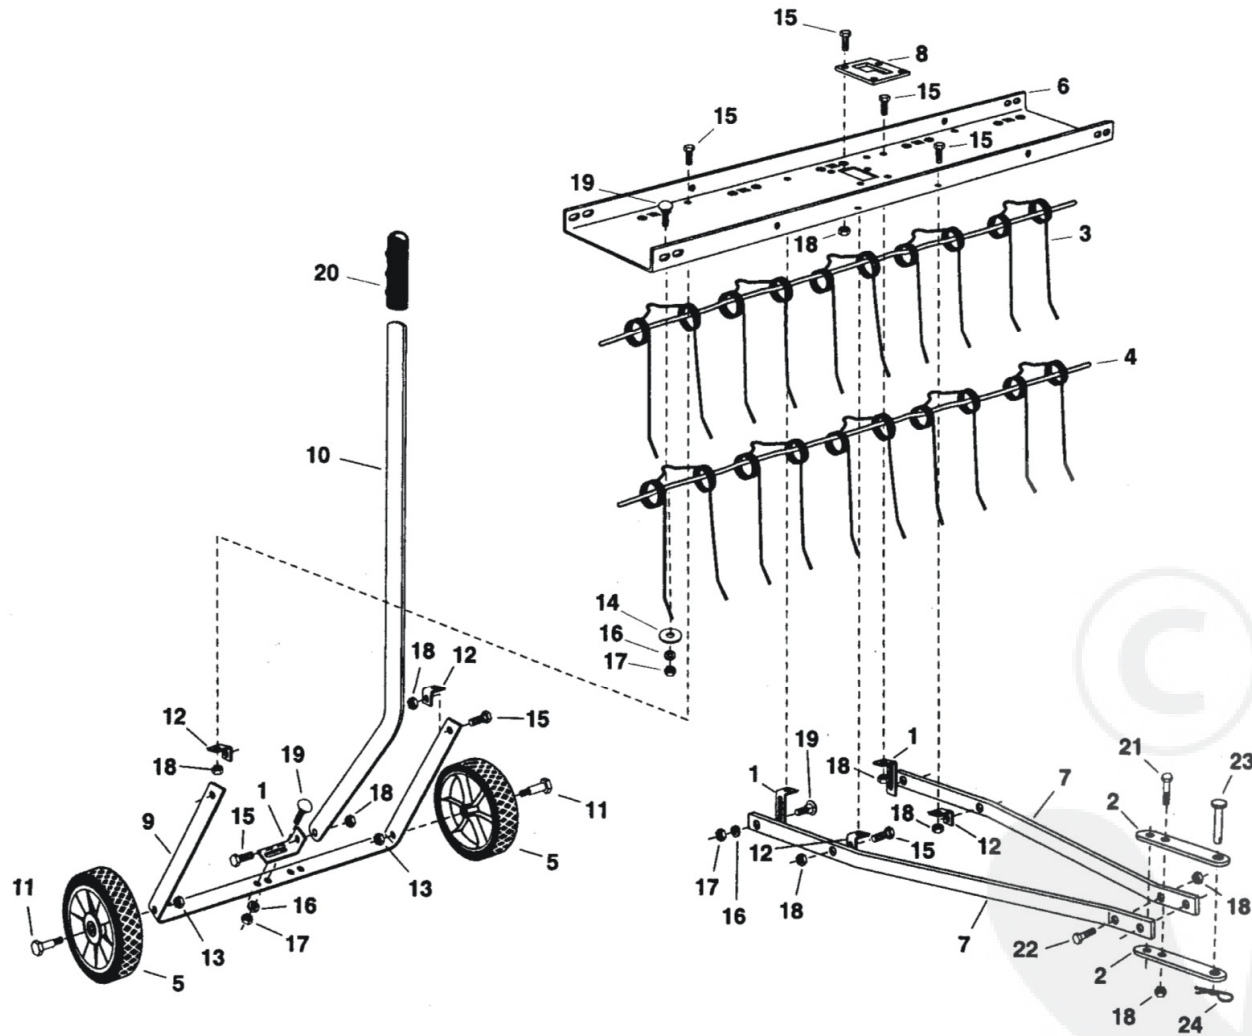

TA100

Part No	Desc	Qty	Réf,
1	Hitch Arm Mount Bracket	3	TA100-1
2	Hitch Bracket	2	TA100-2
3	Spring Tine	10	TA100-3
4	Spring Alignment Wire	2	TA100-4
5	Wheel	2	TA100-5
6	Tine Shield (40")	1	TA100-6
7	Hitch Mount Arm	2	TA100-7
8	Lift Plat	1	TA100-8
9	Axle Bracket	1	TA100-9
10	Lift Handle	1	TA100-10
11	Shoulder Bolt	2	TA100-11
12	Angle Bracket	4	TA100-12
13	Hex Lock Nut M10	2	TA100-13
14	Flat Washer M8	10	TA100-14
15	Hex Bolt M8x20	15	TA100-15
16	Lock Washer M8	14	TA100-16
17	Hex Nut M8	14	TA100-17
18	Hex Lock Nut M8	19	TA100-18
19	Carriage Bolt M8x25	14	TA100-19
20	Handle Grip	1	TA100-20
21	Hex Bolt M8x50	2	TA100-21
22	Hex Bolt M8x30	2	TA100-22
23	Hitch Pin M8 (Flat Head)	1	TA100-23
24	Hair Cotter Pin Ø3	1	TA100-24
	hardware bags +manual	1set	TA100-25