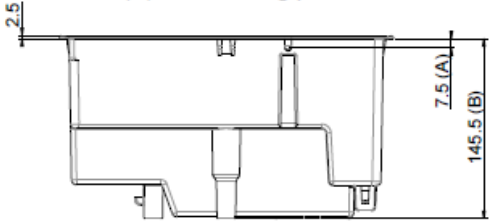

# Dimplex Cassette 250

CASSETTE

Fixing options :  
 (A) - Side fixing points  
 (B) - Base fixing points

Metal Bed

Worktop Aperture

(Recess dimension - 271x271x2.5mm deep max)