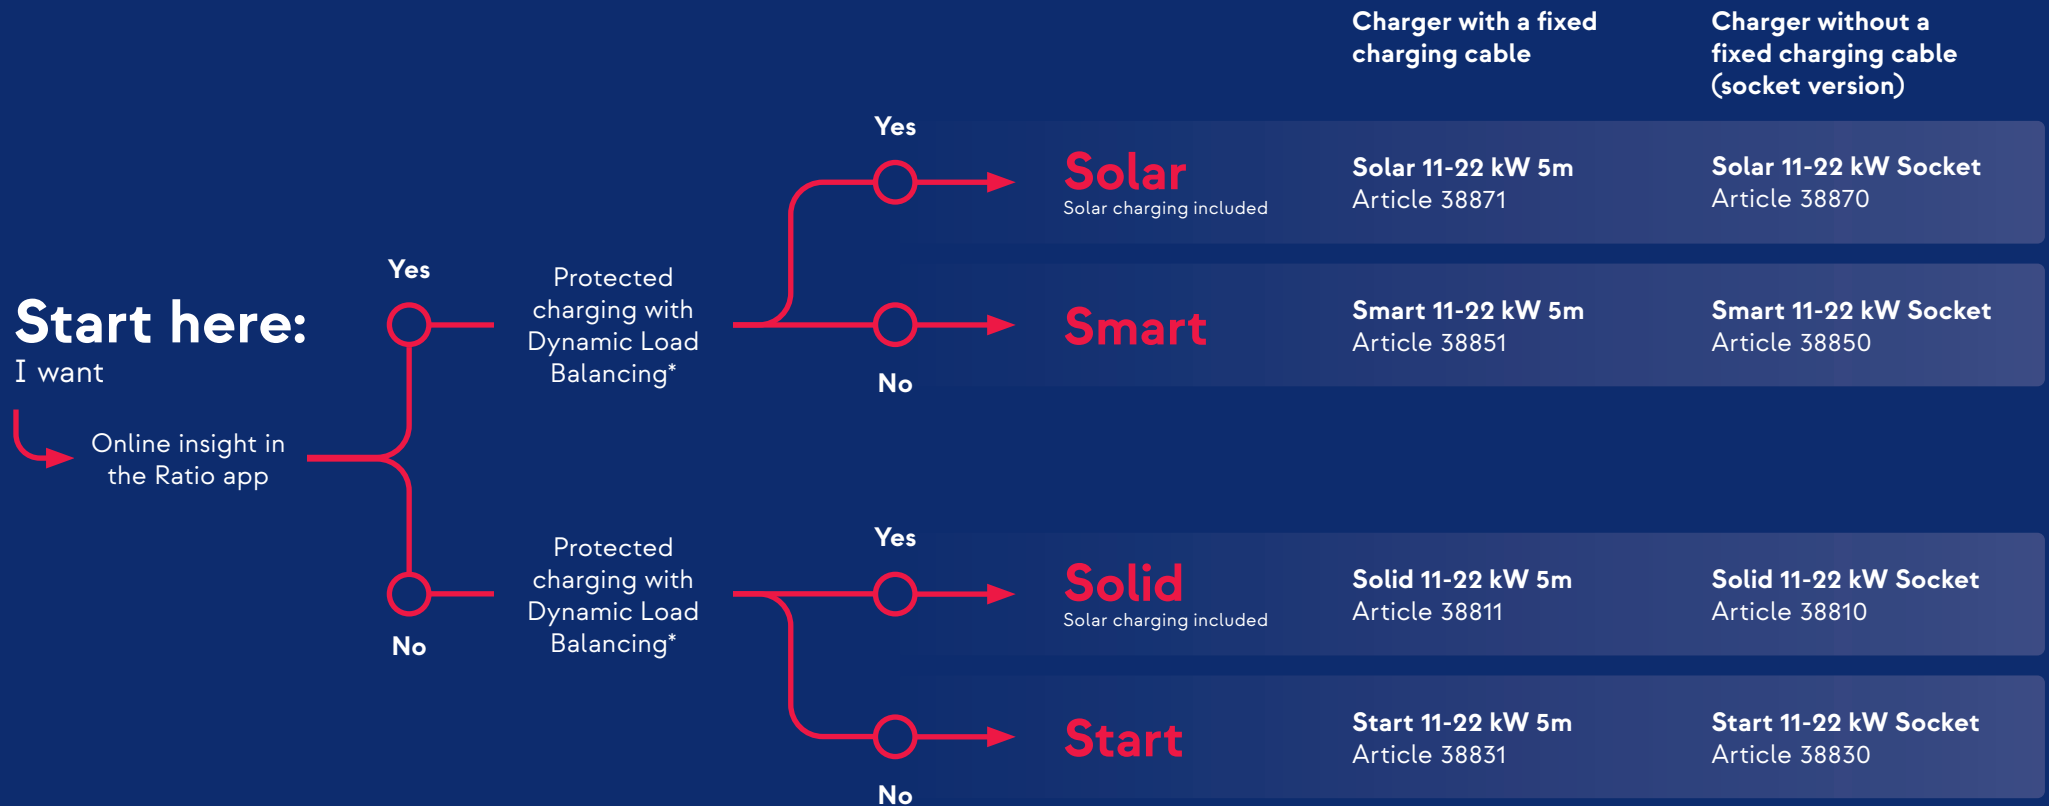

Easily choose your EV charger

Find your Ratio EV charger
in 3 simple steps

Find your EV charger in 3 simple steps

*Dynamic Load Balancing protects your home against overload while the car charges at maximum speed. The charging speed is adjusted based on the consumption in the house.

	Start	Solid	Smart	Solar
Maximum charging current	1 phase: 7,4 kW 3 phase: 22 kW	1 phase: 7,4 kW 3 phase: 22 kW	1 phase: 7,4 kW 3 phase: 22 kW	1 phase: 7,4 kW 3 phase: 22 kW
Version	Socket or 5m cable	Socket or 5m cable	Socket or 5m cable	Socket or 5m cable
Functionality				
Dynamic Load Balancing	No	Yes	No, optional	Yes
Charge on solar energy	No	Yes	No, optional	Yes
Display	No	Yes	Insight in app	Insight in app
Lock charger	No	No	Yes	Yes
Plug & Charge	Yes	Yes	Yes	Yes
Connectivity				
Bluetooth®, wifi, ethernet	No	No	Yes	Yes
Free Ratio app	No	No	Yes	Yes
Charging schedule	No	No	Yes	Yes
Switch charge mode	No	Yes	Yes	Yes
Retail price incl. VAT				
Edition: 11-22 kW with 5m cable	599	699	799	899