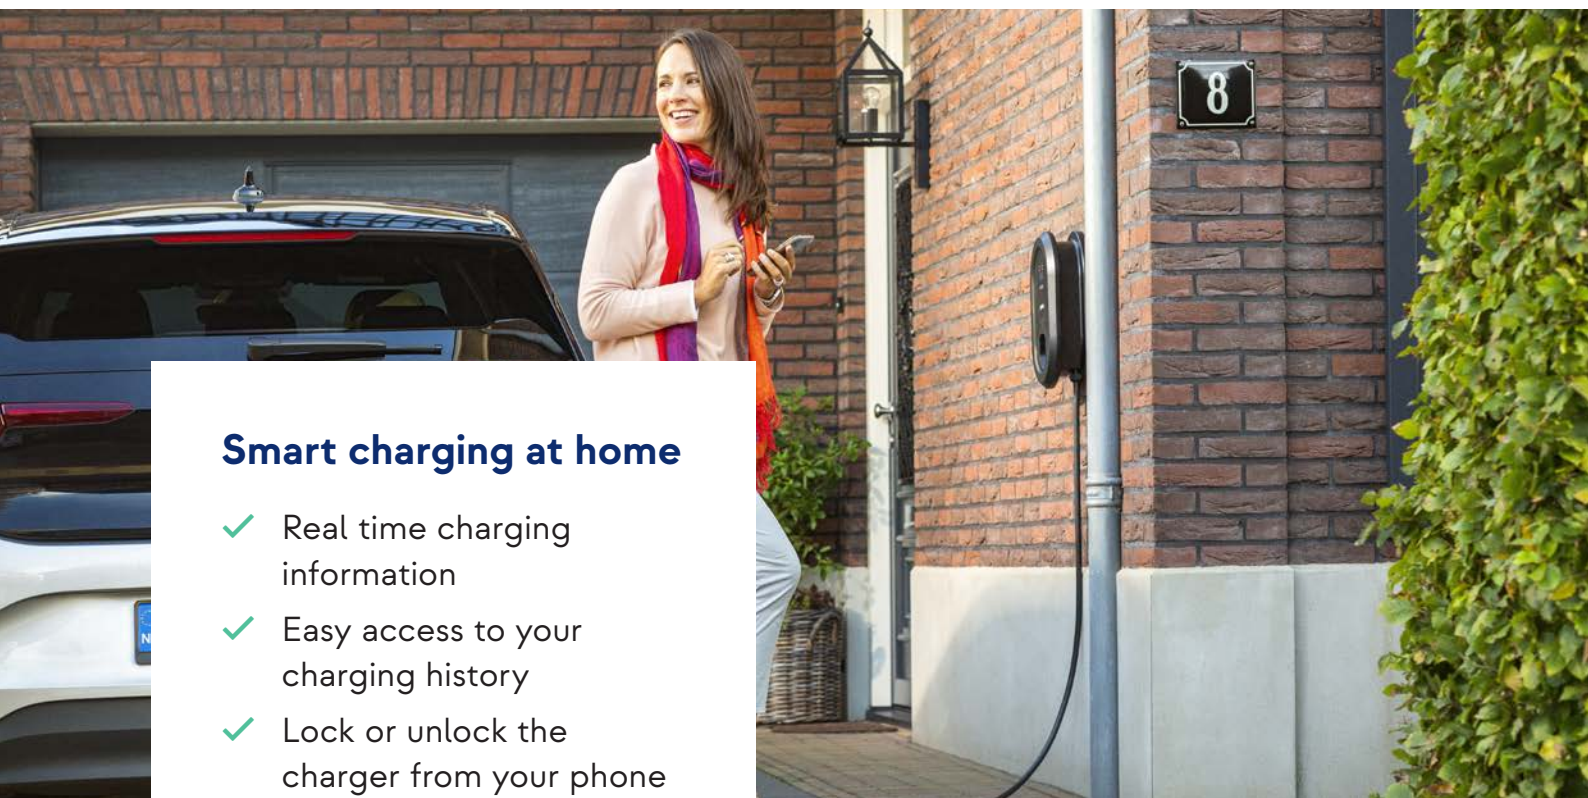

EV Charger 11-22 kW 5m cable version - with app

Smart charging at home

- ✓ Real time charging information
- ✓ Easy access to your charging history
- ✓ Lock or unlock the charger from your phone

Connected, protected and convenient EV charging