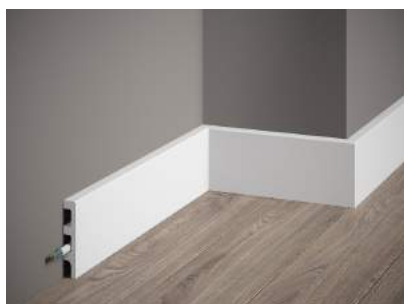

MD014 SKIRTING

MD014 skirting is used to finish wall panels near the floor.

Made of waterproof PolyForce material.

It can be painted in any color using water paint.

Dimension: 200 x 8 x 1,4 cm