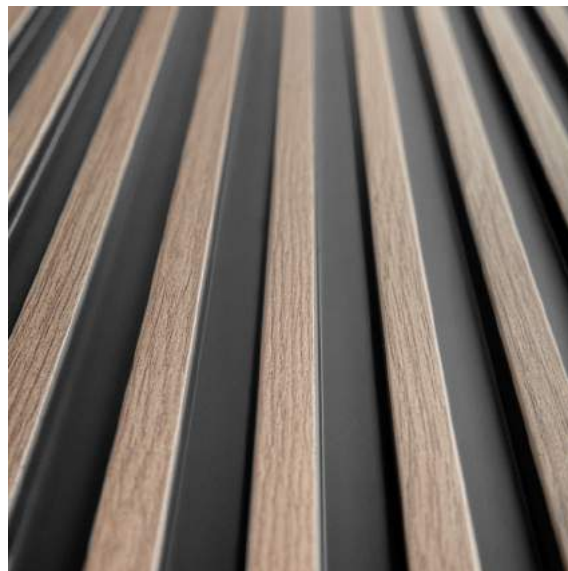

COLLECTION: **STRETTO**
COLOUR: **GREY OAK**
WALL PANEL: **L0103**
LEFT END PROFILE: **L0103L**
RIGHT END PROFILE: **L0103R**

LAMELLI
MARDOM
DECOR

WWW.PLINTENDECOR.NL