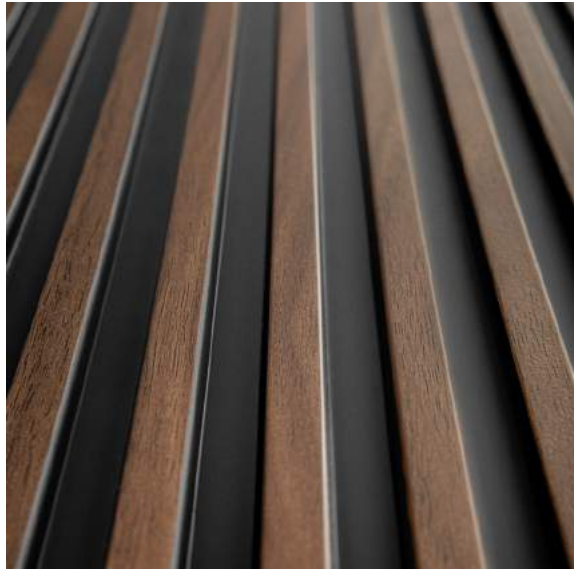

COLLECTION: **STRETTO**
COLOUR: **DARK OAK**
WALL PANEL: **L0104**
LEFT END PROFILE: **L0104L**
RIGHT END PROFILE: **L0104R**

LAMELLI
MARDOM
DECOR