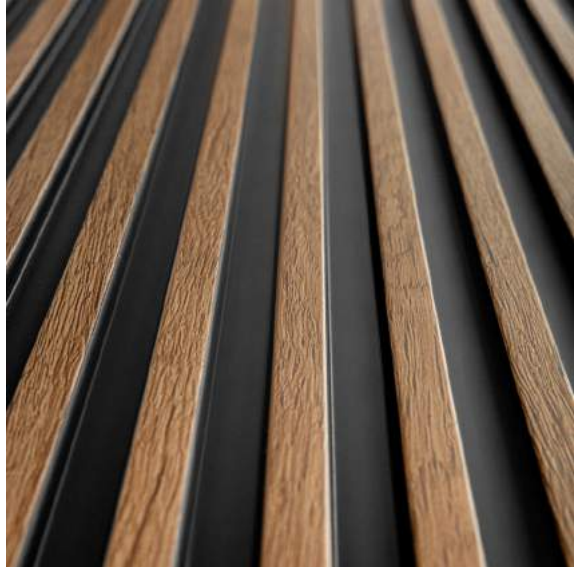

COLLECTION: **STRETTO**
COLOUR: **CLASSIC OAK**
WALL PANEL: **L0106**
LEFT END PROFILE: **L0106L**
RIGHT END PROFILE: **L0106R**

CLASSIC OAK

LAMELLI
MARDOM
DECOR