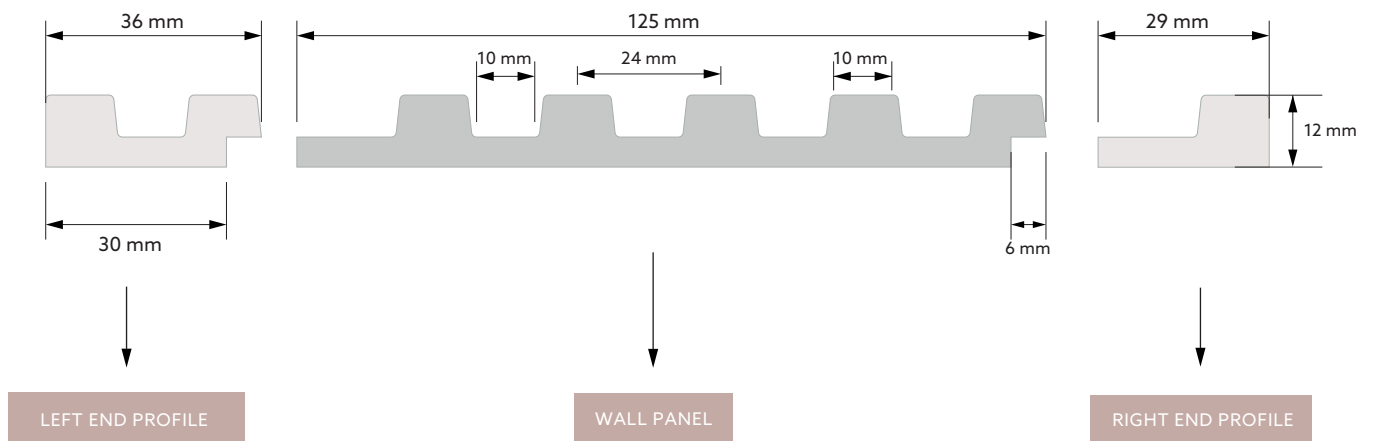

DARK OAK

WALL PANEL: **L0104**
LEFT END PROFILE: **L0104L**
RIGHT END PROFILE: **L0104R**

NATURAL OAK

WALL PANEL: **L0105**
LEFT END PROFILE: **L0105L**
RIGHT END PROFILE: **L0105R**

CLASSIC OAK

WALL PANEL: **L0106**
LEFT END PROFILE: **L0106L**
RIGHT END PROFILE: **L0106R**

STRETTO

LENGTH	2700 mm
DEPTH	12 mm
WIDTH	120 mm

WIDTH OF LEFT END PROFILE	36 mm
WIDTH OF RIGHT END PROFILE	23 mm

TECHNICAL DIMENSIONS

DIMENSIONS AFTER ASSEMBLY

COLLECTION: **STRETTO**
COLOUR: **WHITE**
WALL PANEL: **L0101**
LEFT END PROFILE: **L0101L**
RIGHT END PROFILE: **L0101R**