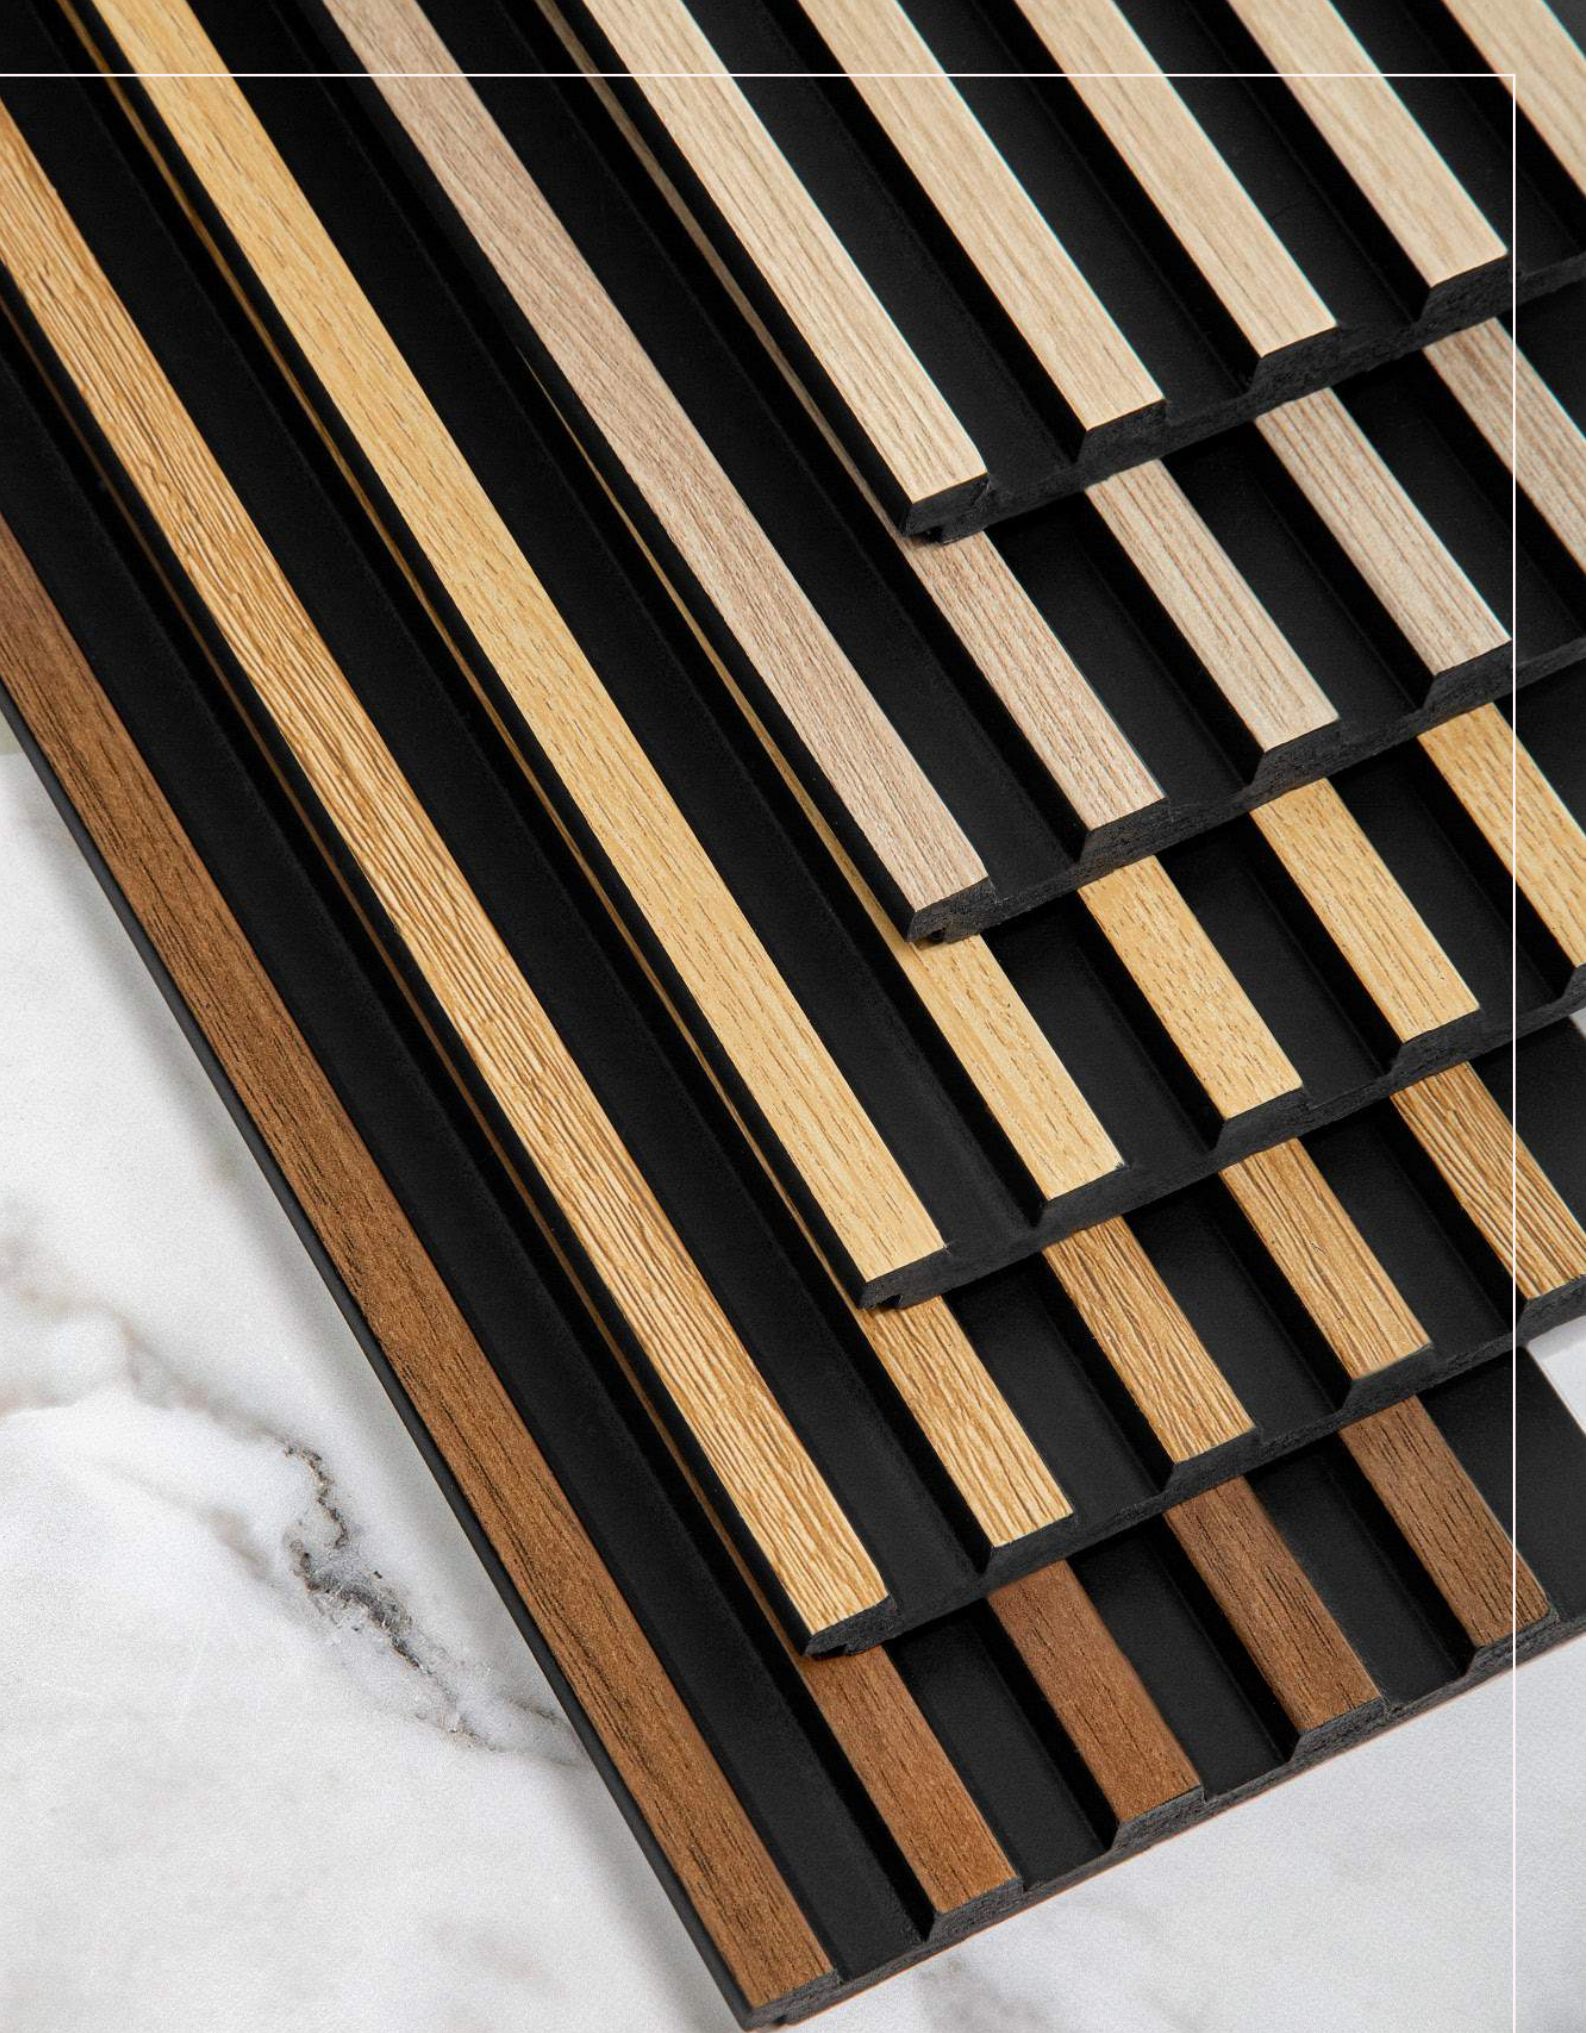

STRETTO

LENGTH	2700 mm
DEPTH	12 mm
WIDTH	120 mm

WIDTH OF LEFT END PROFILE	36 mm
WIDTH OF RIGHT END PROFILE	23 mm

TECHNICAL DIMENSIONS

DIMENSIONS AFTER ASSEMBLY

COLLECTION: **STRETTO**
COLOUR: **WHITE**
WALL PANEL: **L0101**
LEFT END PROFILE: **L0101L**
RIGHT END PROFILE: **L0101R**