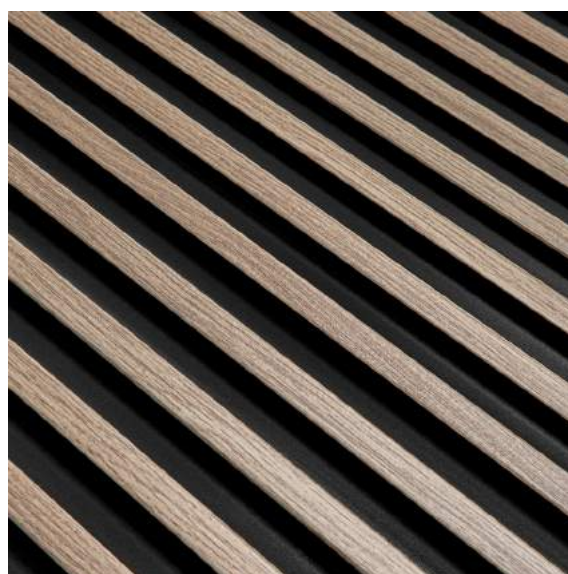

COLLECTION: **STRETTO**
COLOUR: **GREY OAK**
WALL PANEL: **L0103**
LEFT END PROFILE: **L0103L**
RIGHT END PROFILE: **L0103R**

LAMELLI
MARDOM
DECOR

WWW.PLINTENDECOR.NL