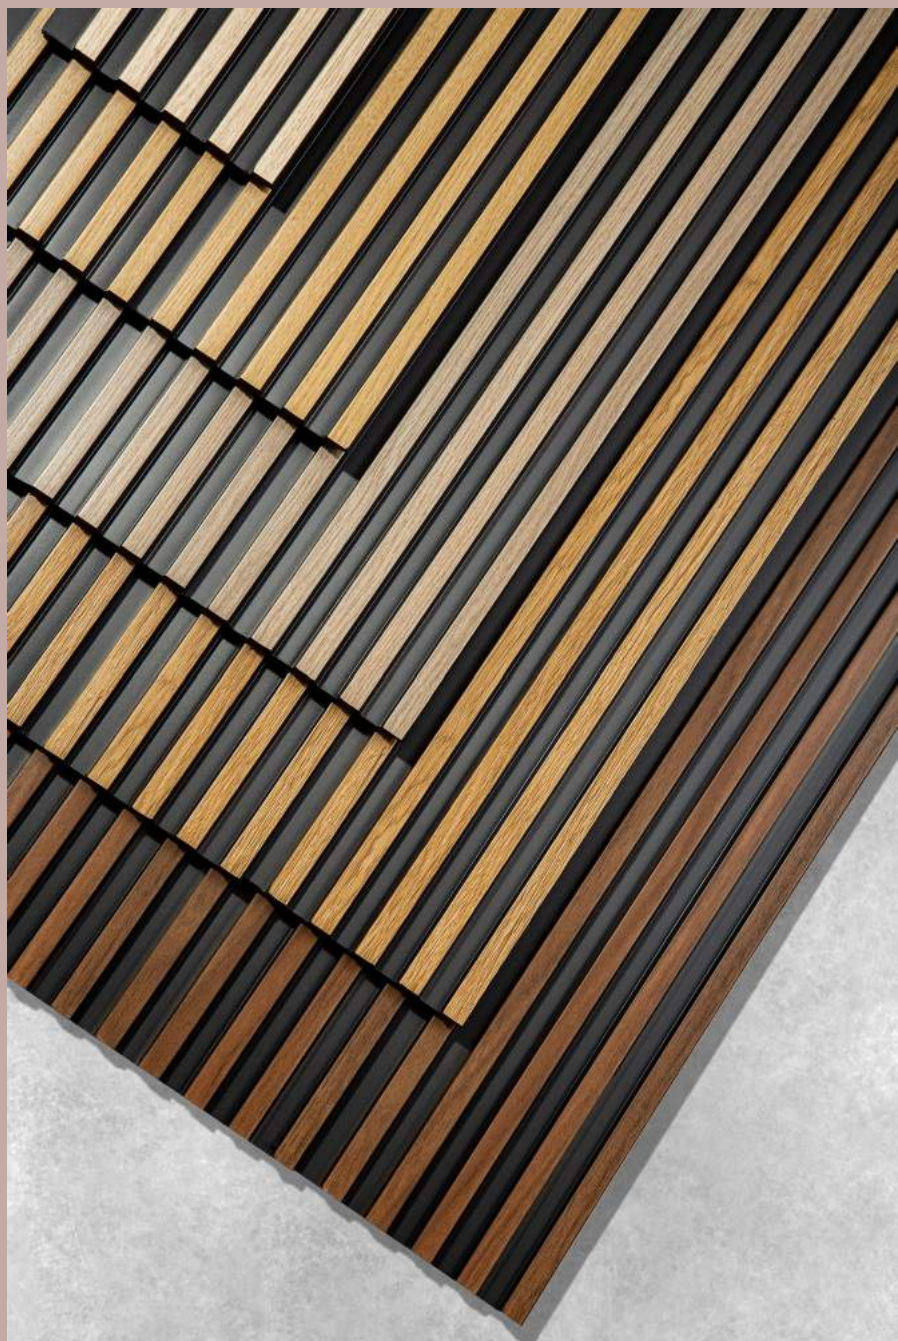

WALL PANELS

MARDOM DECOR

RATAJSKA 11A
91-231 ŁÓDŹ
POLAND

T. +48 728 369 525
MARDOMDECOR@MARDOM-SP.PL

WWW.MARDOMDECOR.COM

LAMELLI

MARDOM
DECOR

WWW.PLINTENDECOR.NL