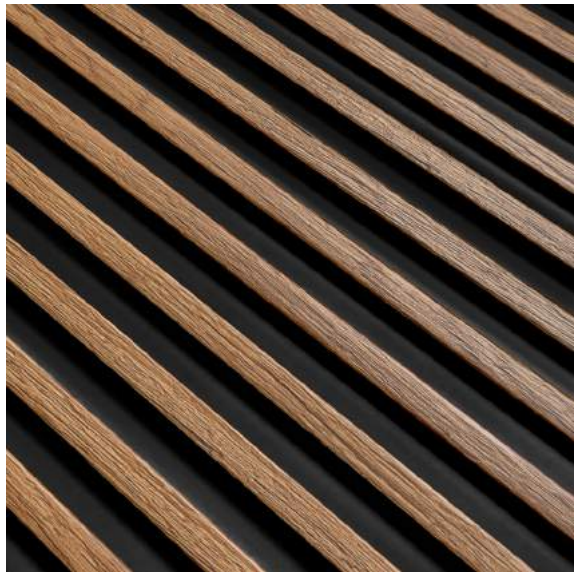

COLLECTION: **STRETTO**
COLOUR: **CLASSIC OAK**
WALL PANEL: **L0106**
LEFT END PROFILE: **L0106L**
RIGHT END PROFILE: **L0106R**

CLASSIC OAK

LAMELLI
MARDOM
DECOR