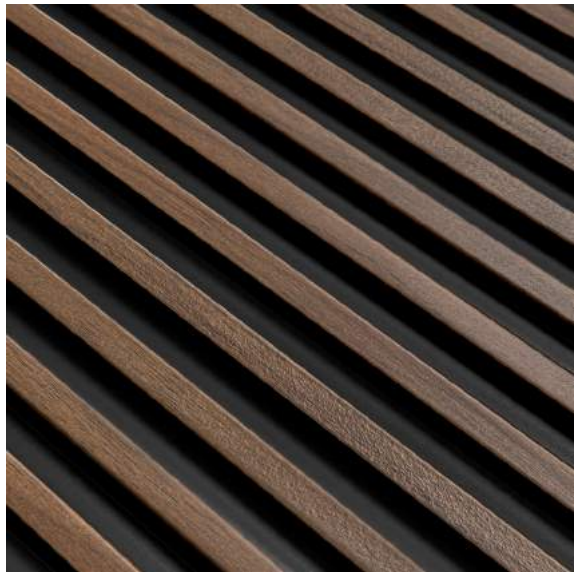

COLLECTION: **STRETTO**
COLOUR: **DARK OAK**
WALL PANEL: **L0104**
LEFT END PROFILE: **L0104L**
RIGHT END PROFILE: **L0104R**

LAMELLI
MARDOM
DECOR