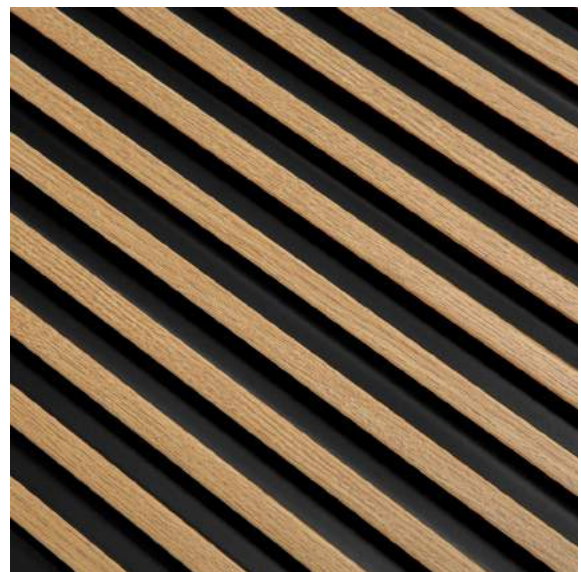

COLLECTION: **STRETTO**
COLOUR: **NATURAL OAK**
WALL PANEL: **L0105**
LEFT END PROFILE: **L0105L**
RIGHT END PROFILE: **L0105R**

LAMELLI
MARDOM
DECOR

WWW.PLINTENDECOR.NL