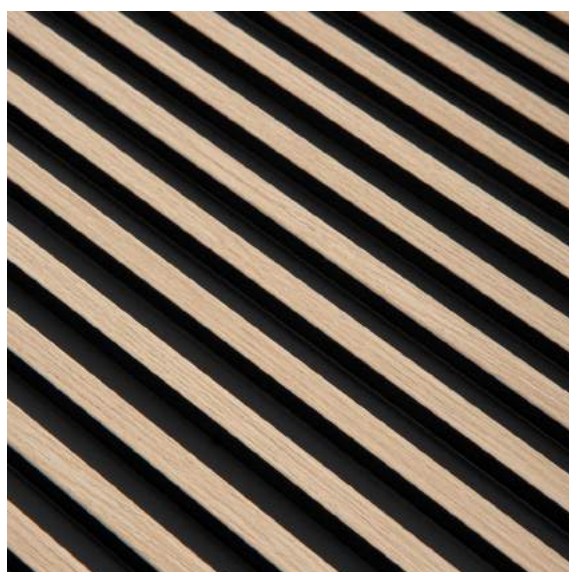

COLLECTION: **STRETTO**
COLOUR: **LIGHT OAK**
WALL PANEL: **L0102**
LEFT END PROFILE: **L0102L**
RIGHT END PROFILE: **L0102R**

LAMELLI
MARDOM
DECOR