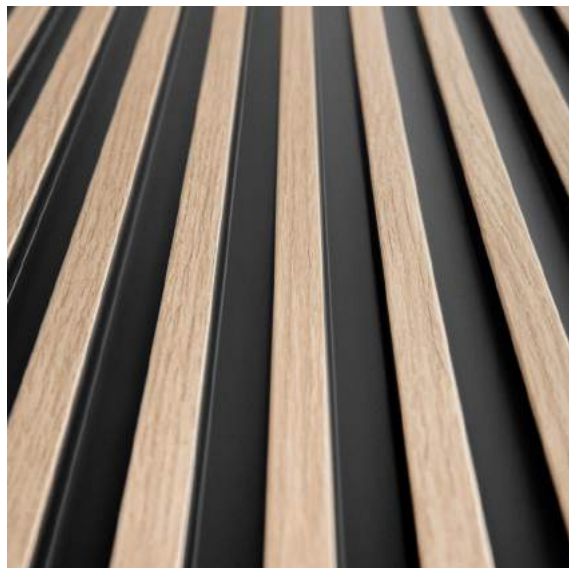

COLLECTION: **STRETTO**
COLOUR: **LIGHT OAK**
WALL PANEL: **L0102**
LEFT END PROFILE: **L0102L**
RIGHT END PROFILE: **L0102R**

LAMELLI
MARDOM
DECOR