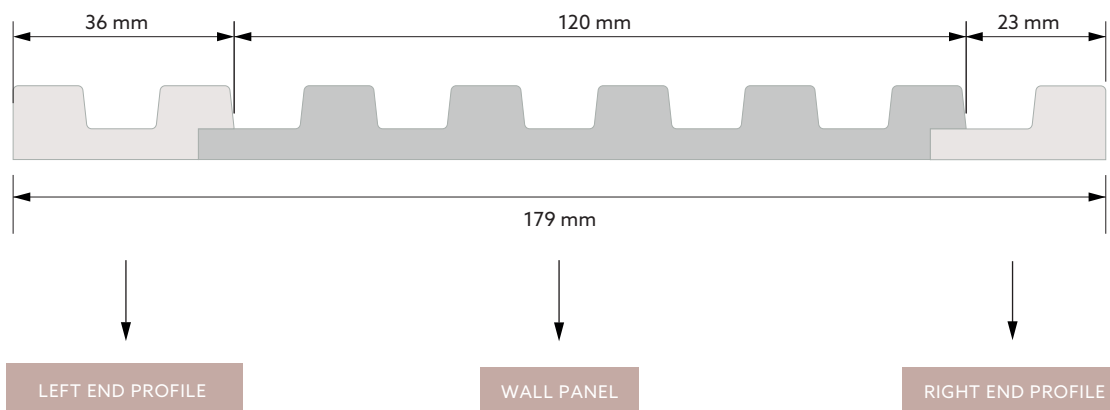

STRETTO

LENGTH	2700 mm
DEPTH	12 mm
WIDTH	120 mm

WIDTH OF LEFT END PROFILE	36 mm
WIDTH OF RIGHT END PROFILE	23 mm

TECHNICAL DIMENSIONS

DIMENSIONS AFTER ASSEMBLY

COLLECTION: **STRETTO**
COLOUR: **WHITE**
WALL PANEL: **L0101**
LEFT END PROFILE: **L0101L**
RIGHT END PROFILE: **L0101R**