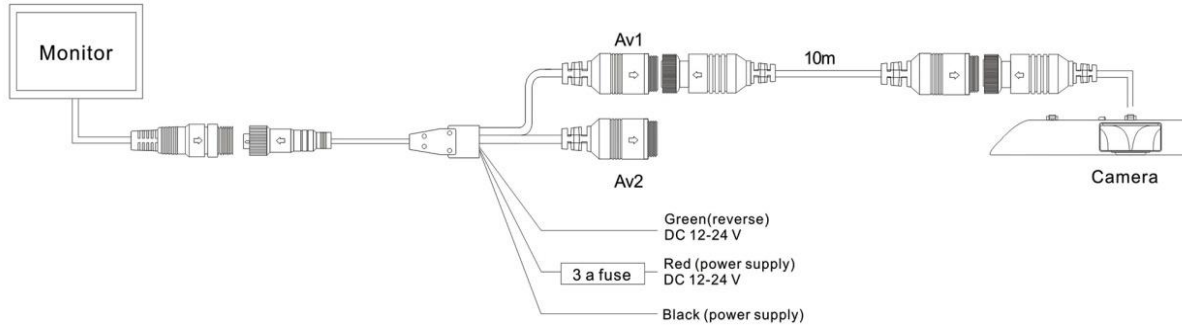

# Installatie handleiding

Derde remlicht Camera Opel Vivaro

## Aansluiten camera

## Specificaties

Sensor:	1/3 SONY CCD
Resolution:	N:752×494 pixels P: 752×582 pixels
TV line	520-600
Lens:	1.7mm
Min illumination:	0Lux (LED ON)
IR led:	6pcs
Night Vision distance:	35ft
Waterproof:	IP68
View angle:	170°
Power voltage:	12V
Operation Temp.:	-20°C ~ +70°C
Microphone:	Yes