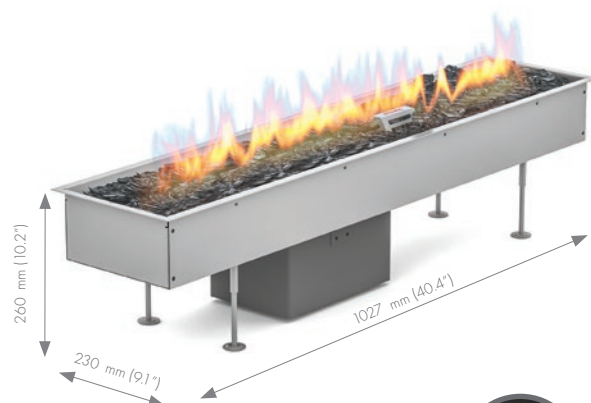

GAS OUTDOOR FIRES

GALIO INSERT

CONTROL OPTIONS

OPTIONAL
Galio Automatic

OPTIONAL
Galio Automatic

COMPATIBLE
Galio Automatic

DECORATION

Black diamond stones

GALIO INSERT MANUAL

MANUAL
CONTROL

GALIO INSERT AUTOMATIC

AUTOMATIC
CONTROL

Custom shape

Smooth flame height regulation

Thermocouple

Easy to install

	GALIO INSERT MANUAL	GALIO INSERT AUTOMATIC
	(NG) max. 13.6 kW 46 405 BTU/h (LPG) max. 11.8 kW 40 263 BTU/h	(NG) max. 9.4 kW 32 074 BTU/h (LPG) max. 11.8 kW 40 263 BTU/h
	(NG) max. 1.22 m ³ /h 43.1 ft ³ /h (LPG) max. 0.93 kg/h 2.05 lbs/h	(NG) max. 1.0 m ³ /h 35.3 ft ³ /h (LPG) max. 0.93 kg/h 2.05 lbs/h
	(NG) 20 mbar 8.0"wc (LPG) 37 mbar 14.9"wc	(NG) 20 mbar 8.0"wc (LPG) 37 mbar 14.9"wc
	13.0 kg / 28.7 lbs	21.0 kg / 46.3 lbs