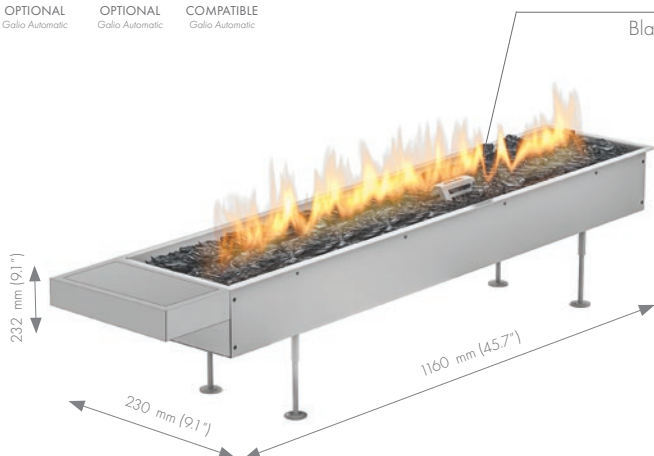

GAS OUTDOOR FIRES

GALIO INSERT

CONTROL OPTIONS

OPTIONAL
Galio Automatic

OPTIONAL
Galio Automatic

COMPATIBLE
Galio Automatic

DECORATION

Black diamond stones

GALIO INSERT MANUAL

MANUAL
CONTROL

GALIO INSERT AUTOMATIC

AUTOMATIC
CONTROL

Custom shape

Smooth flame height regulation

Thermocouple

Easy to install

	GALIO INSERT MANUAL	GALIO INSERT AUTOMATIC
	(NG) max. 13.6 kW 46 405 BTU/h (LPG) max. 11.8 kW 40 263 BTU/h	(NG) max. 9.4 kW 32 074 BTU/h (LPG) max. 11.8 kW 40 263 BTU/h
	(NG) max. 1.22 m ³ /h 43.1 ft ³ /h (LPG) max. 0.93 kg/h 2.05 lbs/h	(NG) max. 1.0 m ³ /h 35.3 ft ³ /h (LPG) max. 0.93 kg/h 2.05 lbs/h
	(NG) 20 mbar 8.0"wc (LPG) 37 mbar 14.9"wc	(NG) 20 mbar 8.0"wc (LPG) 37 mbar 14.9"wc
	13.0 kg / 28.7 lbs	21.0 kg / 46.3 lbs