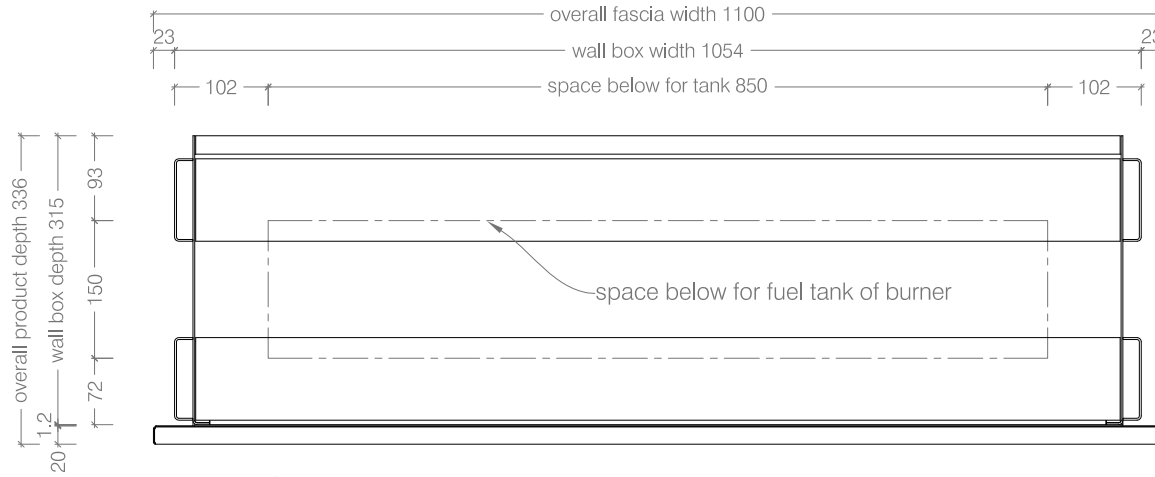

Fascia Finish Options:

- Black Powder Coated
- White Powder Coated
- Brushed Stainless Steel

NOTE: Please refer to the product manual for detailed installation specifications and requirements.

Top View

Front View

Side View

1100 Slimline Firebox - For 800 Slimline Burner