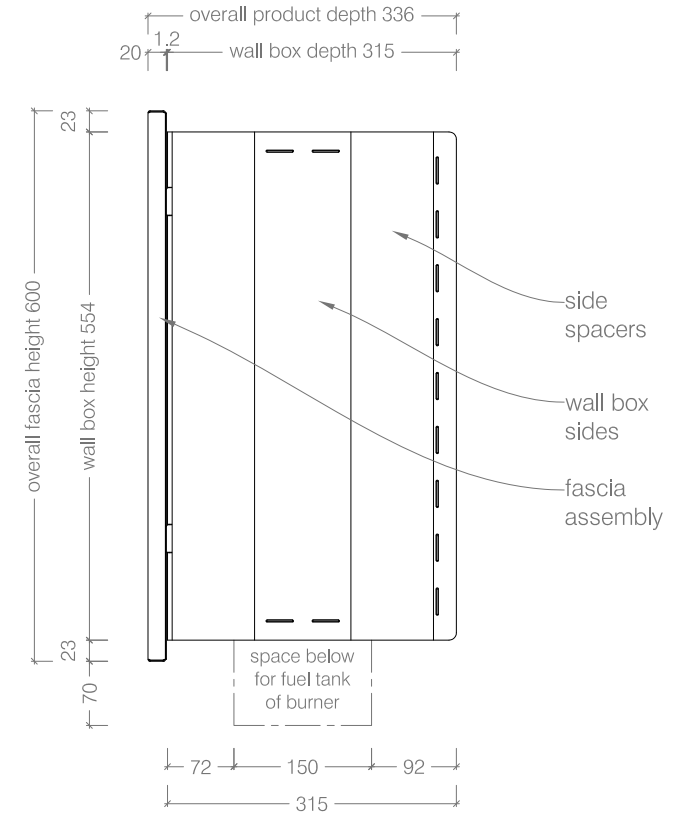

Fascia Finish Options:

- Black Powder Coated
- White Powder Coated
- Brushed Stainless Steel

NOTE: Please refer to the product manual for detailed installation specifications and requirements.

Top View

Front View

Side View

1100 Slimline Firebox - For 800 Slimline Burner