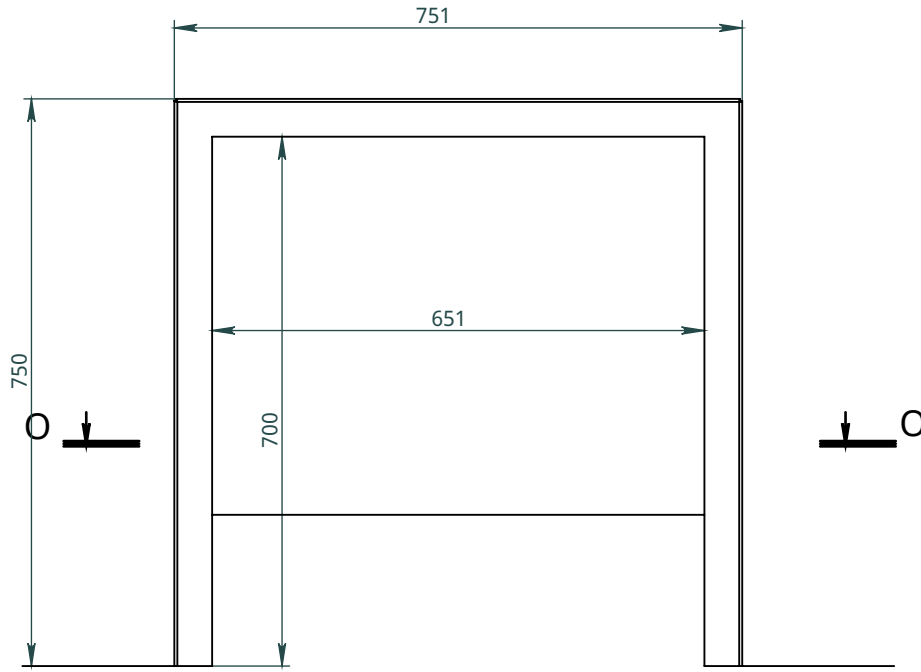

AF (1 : 2)

Thermoisolation

AE (1 : 2)

For communications

Ventilation holes