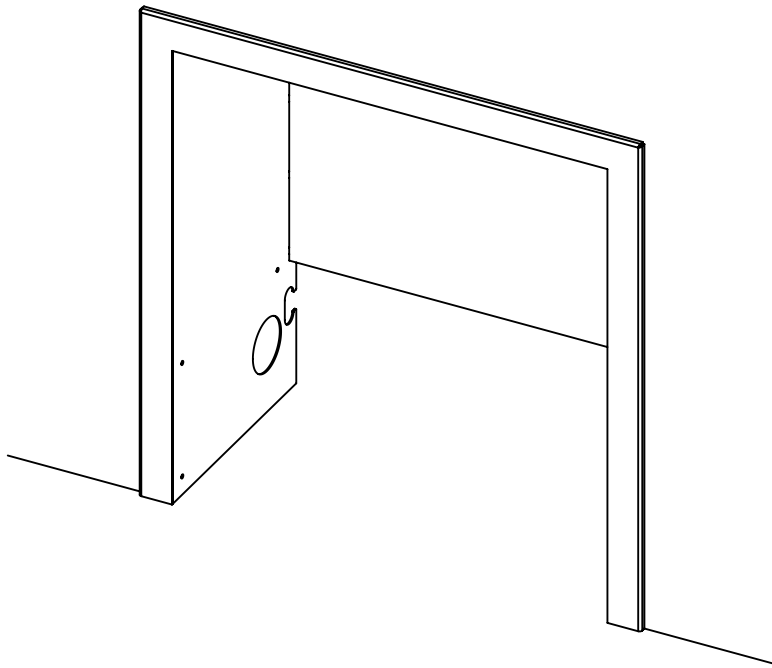

## Chalet-I Box (C-1B)

for fireplaces Chalet-I

Installation instructions

Standard

	Thermobox			Fireplace	
Model	A	B	C	X Maximum fireplace length	Y
CB 650	751	750	354	650	250

RS - Reflection

screen (Glossy black glass)

LGB - Long Glass Border

AF (1 : 2)

Thermoisolation

AE (1 : 2)

For communications

Ventilation holes