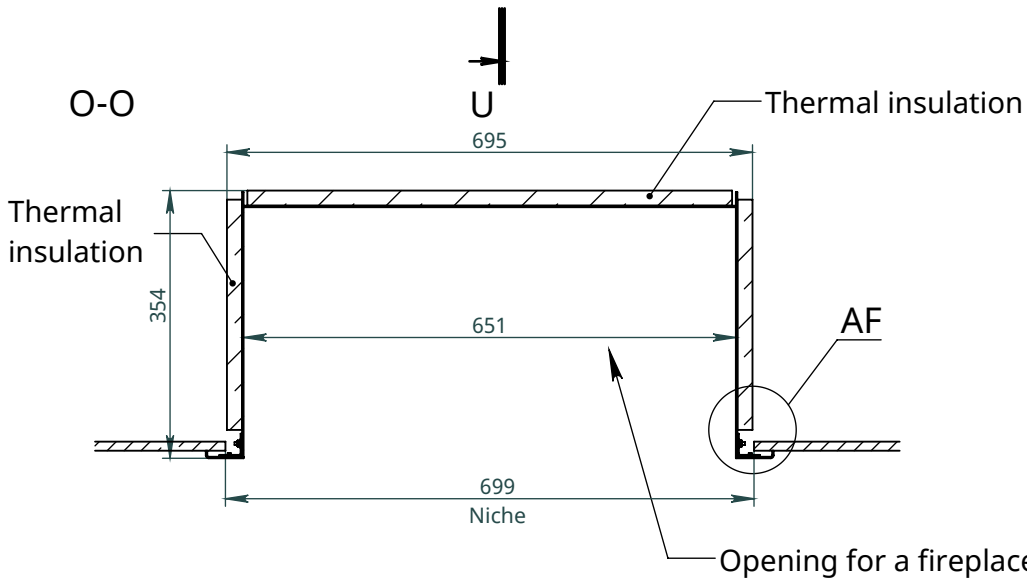

## Chalet-I Box (C-1B)

for fireplaces Chalet-I

Installation instructions

Standard

	Thermobox			Fireplace	
Model	A	B	C	X Maximum fireplace length	Y
CB 650	751	750	354	650	250

RS - Reflection

screen (Glossy black glass)

LGB - Long Glass Border

AF (1 : 2)

Thermoisolation

AE (1 : 2)

For communications

Ventilation holes