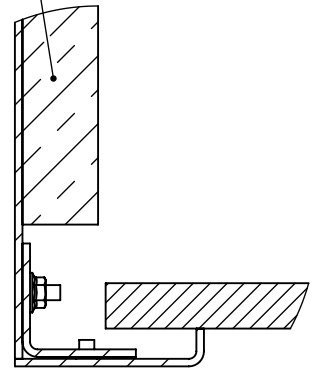

## Chalet-I Box (C-1B)

for fireplaces Chalet-I

Installation instructions

Standard

	Thermobox			Fireplace	
Model	A	B	C	X Maximum fireplace length	Y
CB 650	751	750	354	650	250

RS - Reflection

screen (Glossy black glass)

LGB - Long Glass Border

AF (1 : 2)

Thermoisolation

AE (1 : 2)

For communications

Ventilation holes