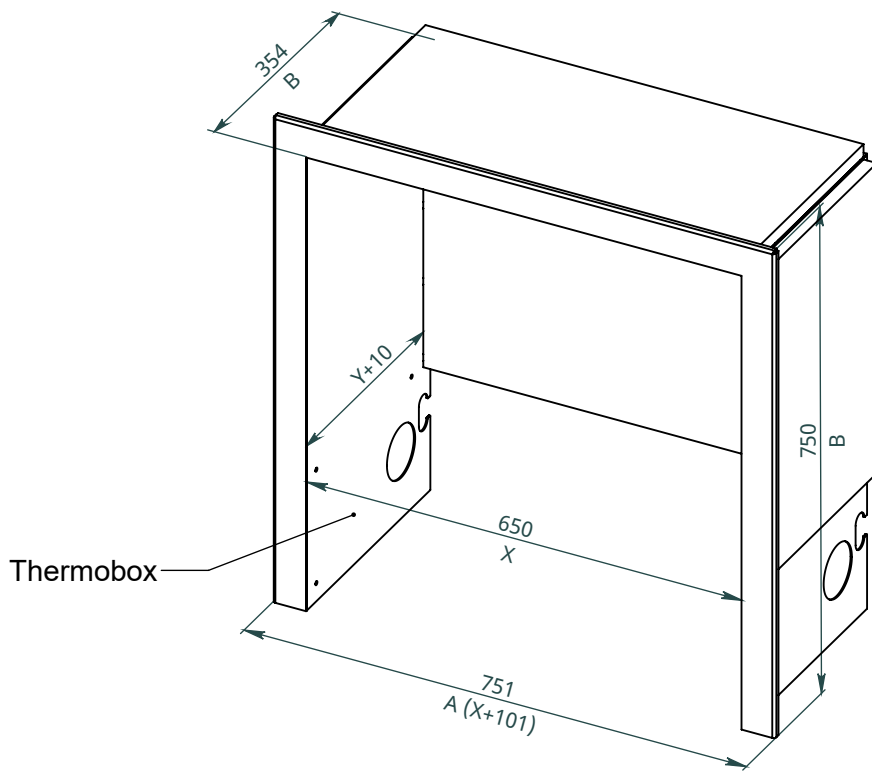

## Chalet-I Box (C-1B)

for fireplaces Chalet-I

Installation instructions

Standard

	Thermobox			Fireplace	
Model	A	B	C	X Maximum fireplace length	Y
CB 650	751	750	354	650	250

RS - Reflection

screen (Glossy black glass)

LGB - Long Glass Border

AF (1 : 2)

Thermoisolation

AE (1 : 2)

For communications

Ventilation holes