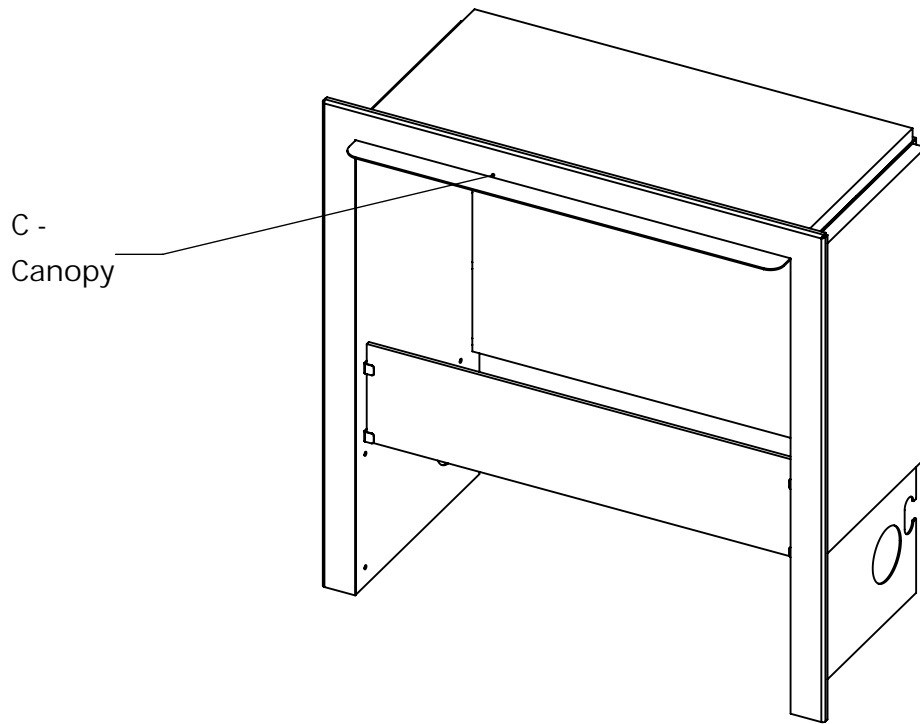

## Chalet-I Box (C-1B)

for fireplaces Chalet-I

Installation instructions

Standard

	Thermobox			Fireplace	
Model	A	B	C	X Maximum fireplace length	Y
CB 650	751	750	354	650	250

RS - Reflection

screen (Glossy black glass)

LGB - Long Glass Border

AF (1 : 2)

Thermoisolation

AE (1 : 2)

For communications

Ventilation holes