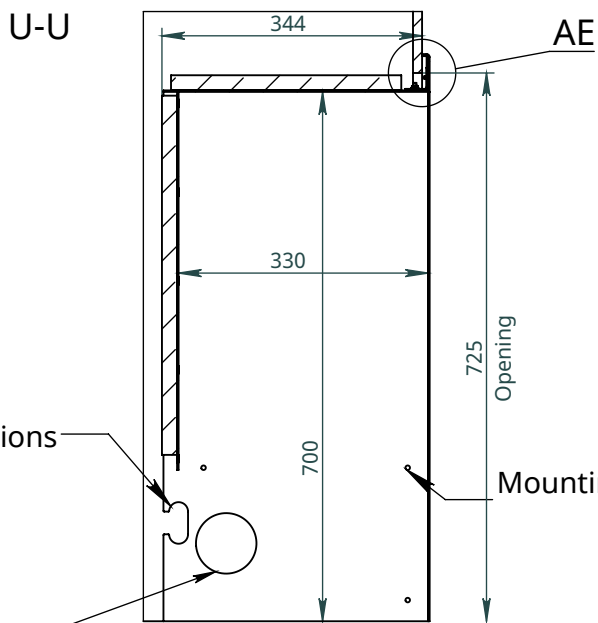

## Chalet-I Box (C-1B)

for fireplaces Chalet-I

Installation instructions

Standard

	Thermobox			Fireplace	
Model	A	B	C	X Maximum fireplace length	Y
CB 650	751	750	354	650	250

RS - Reflection

screen (Glossy black glass)

LGB - Long Glass Border

AF (1 : 2)

Thermoisolation

AE (1 : 2)

For communications

Ventilation holes