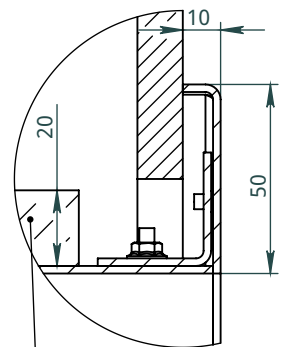

## Chalet-I Box (C-1B)

for fireplaces Chalet-I

Installation instructions

Standard

	Thermobox			Fireplace	
Model	A	B	C	X Maximum fireplace length	Y
CB 650	751	750	354	650	250

RS - Reflection

screen (Glossy black glass)

LGB - Long Glass Border

AF (1 : 2)

Thermoisolation

AE (1 : 2)

For communications

Ventilation holes