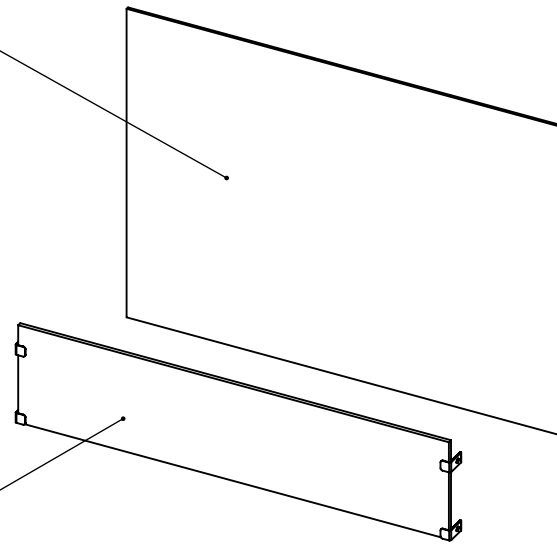

## Chalet-I Box (C-1B)

for fireplaces Chalet-I

Installation instructions

Standard

	Thermobox			Fireplace	
Model	A	B	C	X Maximum fireplace length	Y
CB 650	751	750	354	650	250

RS - Reflection

screen (Glossy black glass)

LGB - Long Glass Border

AF (1 : 2)

Thermoisolation

AE (1 : 2)

For communications

Ventilation holes