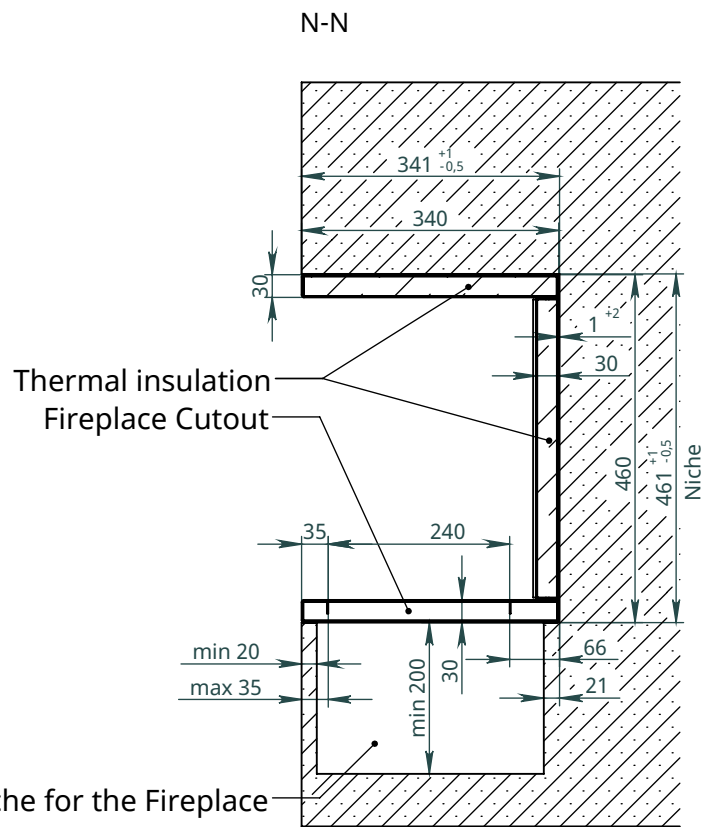

NEVERDARK Standard Installation
Thermobox Left Corner for
Automatic, Firetec (TLC)

Dimensions