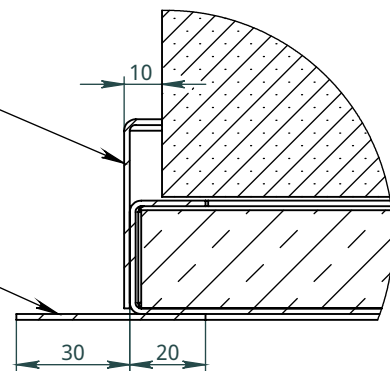

Available options:

RS - Reflection screen (black glossy glass)

F - Frame (outer decorative metal frame)

C - Canopy

SGB - Short glass border

LGB - Long glass border

Frame

Canopy