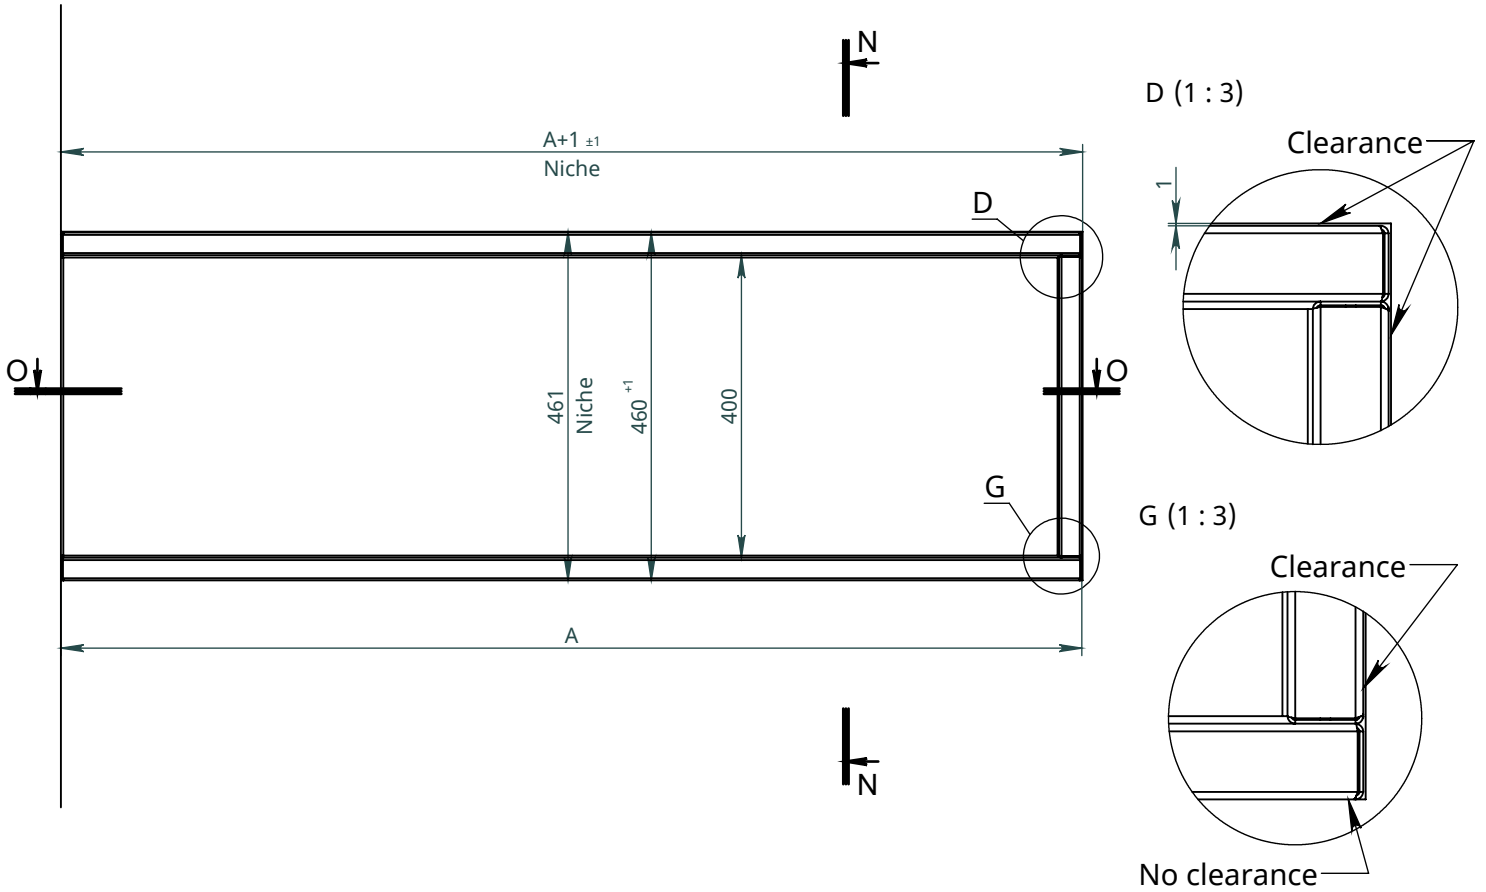

x
neverdark

Thermobox Left Corner Standard Installation (TLC)

for fireplaces Automatic, Firetec
Installation instructions

Thermobox				Fireplace	
	A	B	C	X	Y
Model	Length of the thermobox	Height of the thermobox	Depth of the thermobox	Burner length	Width of the fireplace
TLC-800	800	460	340	700	250
TLC-900	900			800	
TLC-1100	1100			1000	
TLC-1300	1300			1200	
TLC-1600	1600			1500	
TLC-2200	2200			2000	
TLC-2700	2700			2500	

Thermobox with options

Available options:

RS - Reflection screen (black glossy glass)

F - Frame (outer decorative metal frame)

C - Canopy

SGB - Short glass border

LGB - Long glass border

Frame

Canopy

NEVERDARK Standard Installation
 Thermobox Left Corner for
 Automatic, Firetec (TLC)

Dimensions

NEVERDARK Standard Installation
Thermobox Left Corner for
Automatic, Firetec (TLC)

Niche