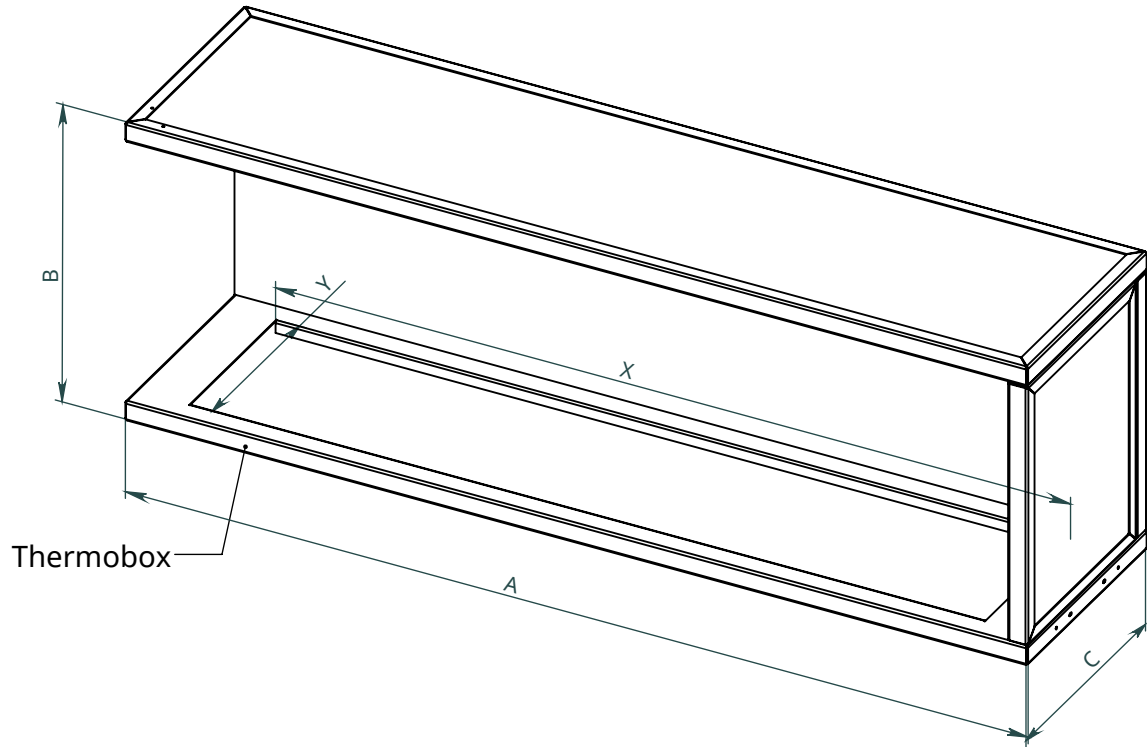

x
neverdark

Thermobox Left Corner Standard Installation (TLC)

for fireplaces Automatic, Firetec
Installation instructions

Thermobox				Fireplace	
	A	B	C	X	Y
Model	Length of the thermobox	Height of the thermobox	Depth of the thermobox	Burner length	Width of the fireplace
TLC-800	800	460	340	700	250
TLC-900	900			800	
TLC-1100	1100			1000	
TLC-1300	1300			1200	
TLC-1600	1600			1500	
TLC-2200	2200			2000	
TLC-2700	2700			2500	

Thermobox with options

Available options:

RS - Reflection screen (black glossy glass)

F - Frame (outer decorative metal frame)

C - Canopy

SGB - Short glass border

LGB - Long glass border

Frame

Canopy

NEVERDARK Standard Installation
 Thermobox Left Corner for
 Automatic, Firetec (TLC)

Dimensions

NEVERDARK Standard Installation
Thermobox Left Corner for
Automatic, Firetec (TLC)

Niche