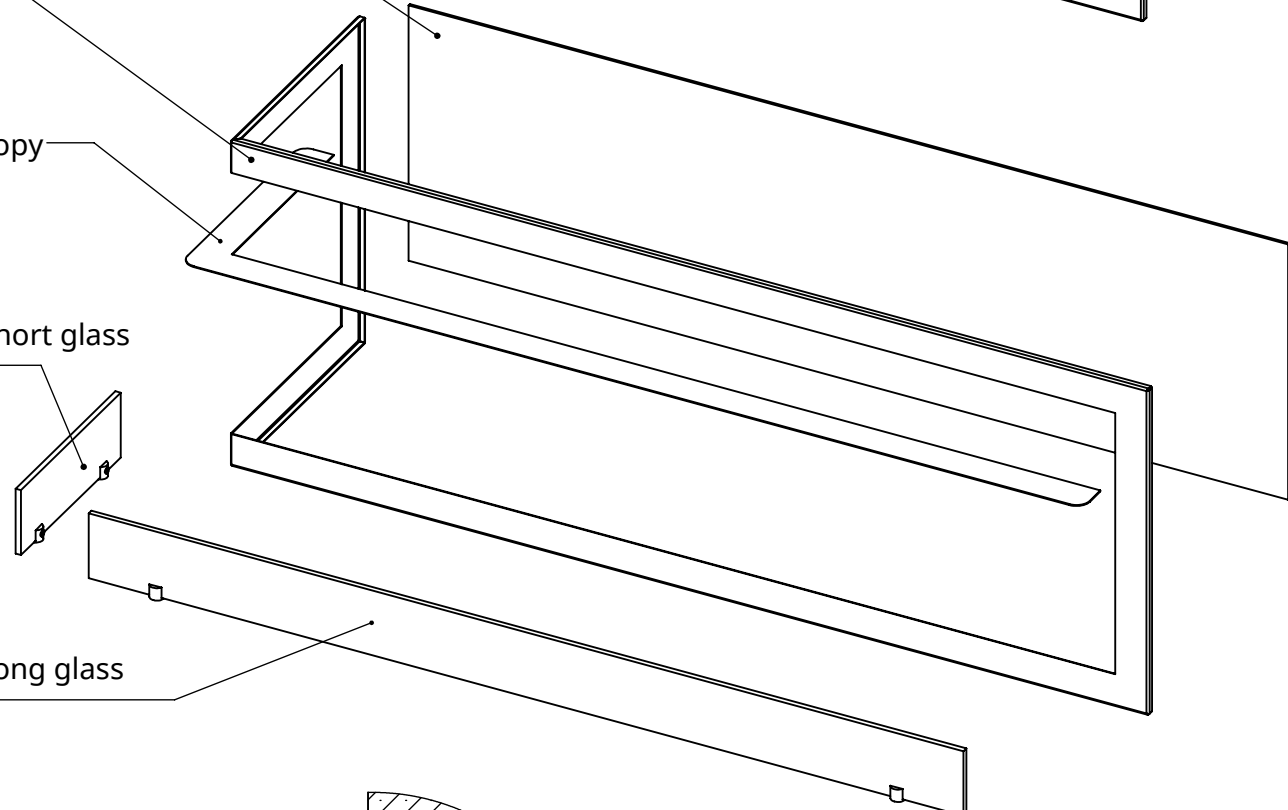

x
neverdark

Thermobox Left Corner Standard Installation (TLC)

for fireplaces Automatic, Firetec
Installation instructions

Thermobox				Fireplace	
	A	B	C	X	Y
Model	Length of the thermobox	Height of the thermobox	Depth of the thermobox	Burner length	Width of the fireplace
TLC-800	800	460	340	700	250
TLC-900	900			800	
TLC-1100	1100			1000	
TLC-1300	1300			1200	
TLC-1600	1600			1500	
TLC-2200	2200			2000	
TLC-2700	2700			2500	

Thermobox with options

Available options:

RS - Reflection screen (black glossy glass)

F - Frame (outer decorative metal frame)

C - Canopy

SGB - Short glass border

LGB - Long glass border

Frame

Canopy

NEVERDARK Standard Installation
 Thermobox Left Corner for
 Automatic, Firetec (TLC)

Dimensions

NEVERDARK Standard Installation
Thermobox Left Corner for
Automatic, Firetec (TLC)

Niche