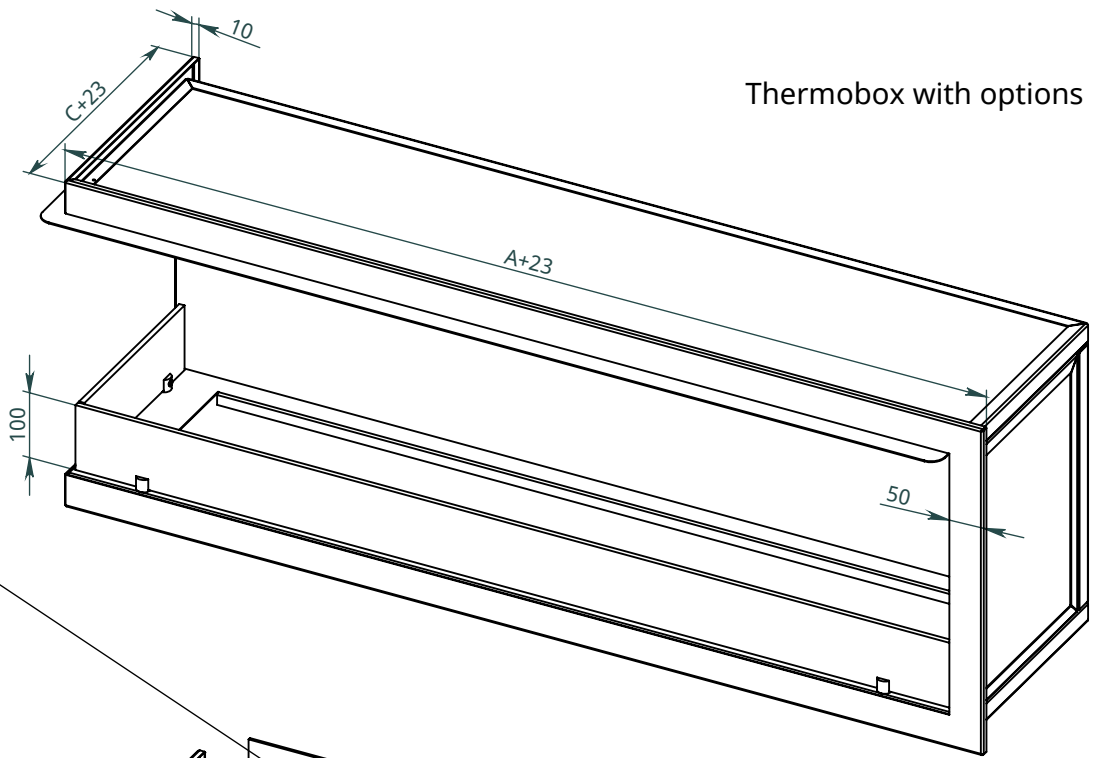

x
neverdark

Thermobox Left Corner Standard Installation (TLC)

for fireplaces Automatic, Firetec
Installation instructions

Thermobox				Fireplace	
	A	B	C	X	Y
Model	Length of the thermobox	Height of the thermobox	Depth of the thermobox	Burner length	Width of the fireplace
TLC-800	800	460	340	700	250
TLC-900	900			800	
TLC-1100	1100			1000	
TLC-1300	1300			1200	
TLC-1600	1600			1500	
TLC-2200	2200			2000	
TLC-2700	2700			2500	

Thermobox with options

Available options:

RS - Reflection screen (black glossy glass)

F - Frame (outer decorative metal frame)

C - Canopy

SGB - Short glass border

LGB - Long glass border

Frame

Canopy

NEVERDARK Standard Installation
 Thermobox Left Corner for
 Automatic, Firetec (TLC)

Dimensions

NEVERDARK Standard Installation
Thermobox Left Corner for
Automatic, Firetec (TLC)

Niche