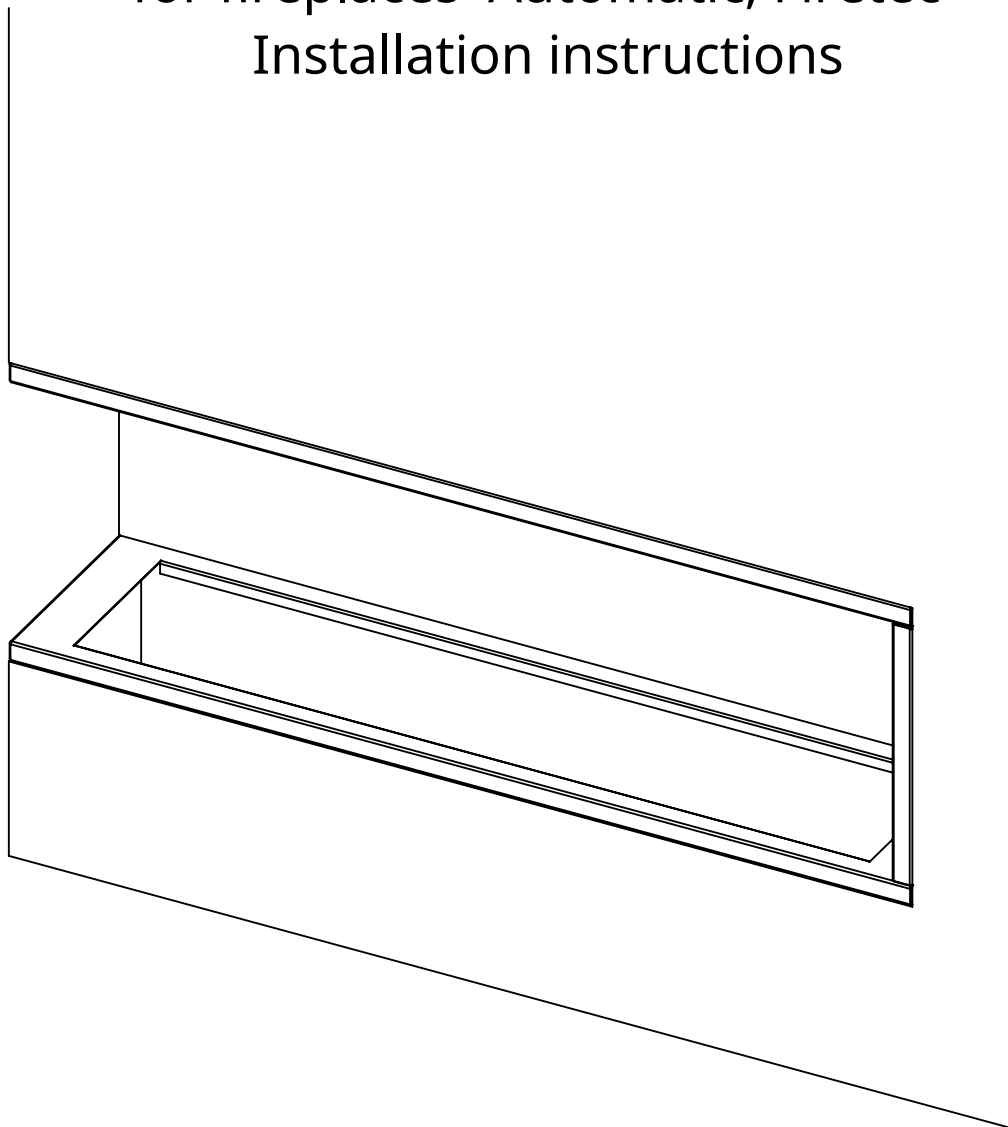

x
neverdark

Thermobox Left Corner Standard Installation (TLC)

for fireplaces Automatic, Firetec
Installation instructions

Thermobox				Fireplace	
	A	B	C	X	Y
Model	Length of the thermobox	Height of the thermobox	Depth of the thermobox	Burner length	Width of the fireplace
TLC-800	800	460	340	700	250
TLC-900	900			800	
TLC-1100	1100			1000	
TLC-1300	1300			1200	
TLC-1600	1600			1500	
TLC-2200	2200			2000	
TLC-2700	2700			2500	

Thermobox with options

Available options:

RS - Reflection screen (black glossy glass)

F - Frame (outer decorative metal frame)

C - Canopy

SGB - Short glass border

LGB - Long glass border

Frame