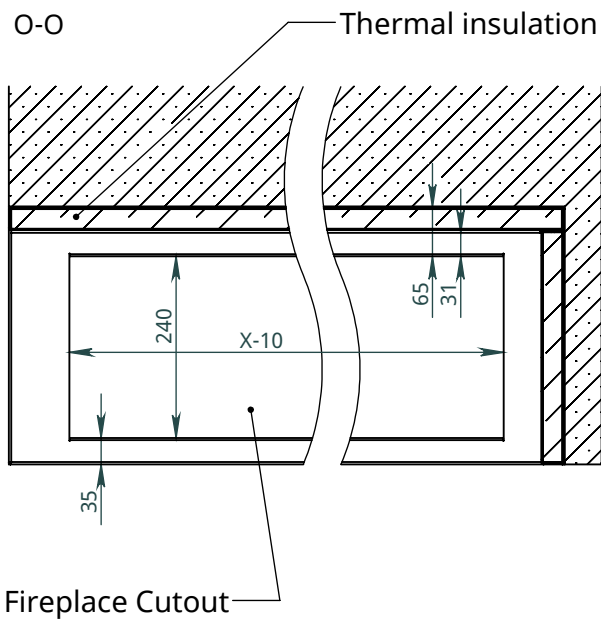

NEVERDARK Standard Installation
Thermobox Left Corner for
Automatic, Firetec (TLC)

Dimensions