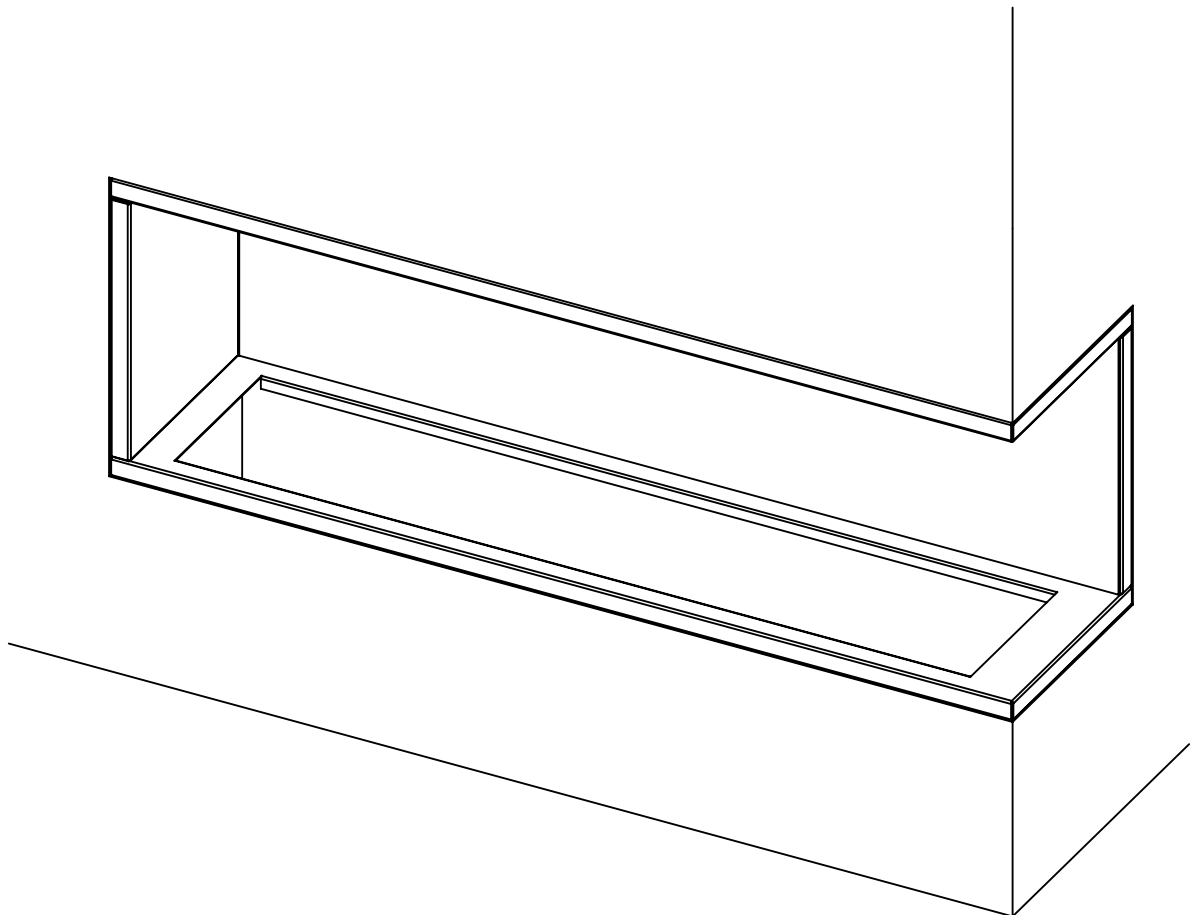

x
neverdark

Thermobox Right Corner Standard Installation (TRC)

for fireplaces Automatic, Firetec
Installation instructions

	Thermobox			Fireplace	
	A	B	C	X	Y
Model	Length of the thermobox	Height of the thermobox	Depth of the thermobox	Burner length	Width of the fireplace
TRC-800	800	460	340	700	250
TRC-900	900			800	
TRC-1100	1100			1000	
TRC-1300	1300			1200	
TRC-1600	1600			1500	
TRC-2200	2200			2000	
TRC-2700	2700			2500	

Thermobox with options

Available options:

RS - Reflection screen (black glossy glass)

C - Canopy

F - Frame (outer decorative metal frame)

LGB - Long glass border

SGB - Short glass border

Frame

Canopy

NEVERDARK Standard Installation
 Thermobox Right Corner for Automatic,
 Firetec (TRC)