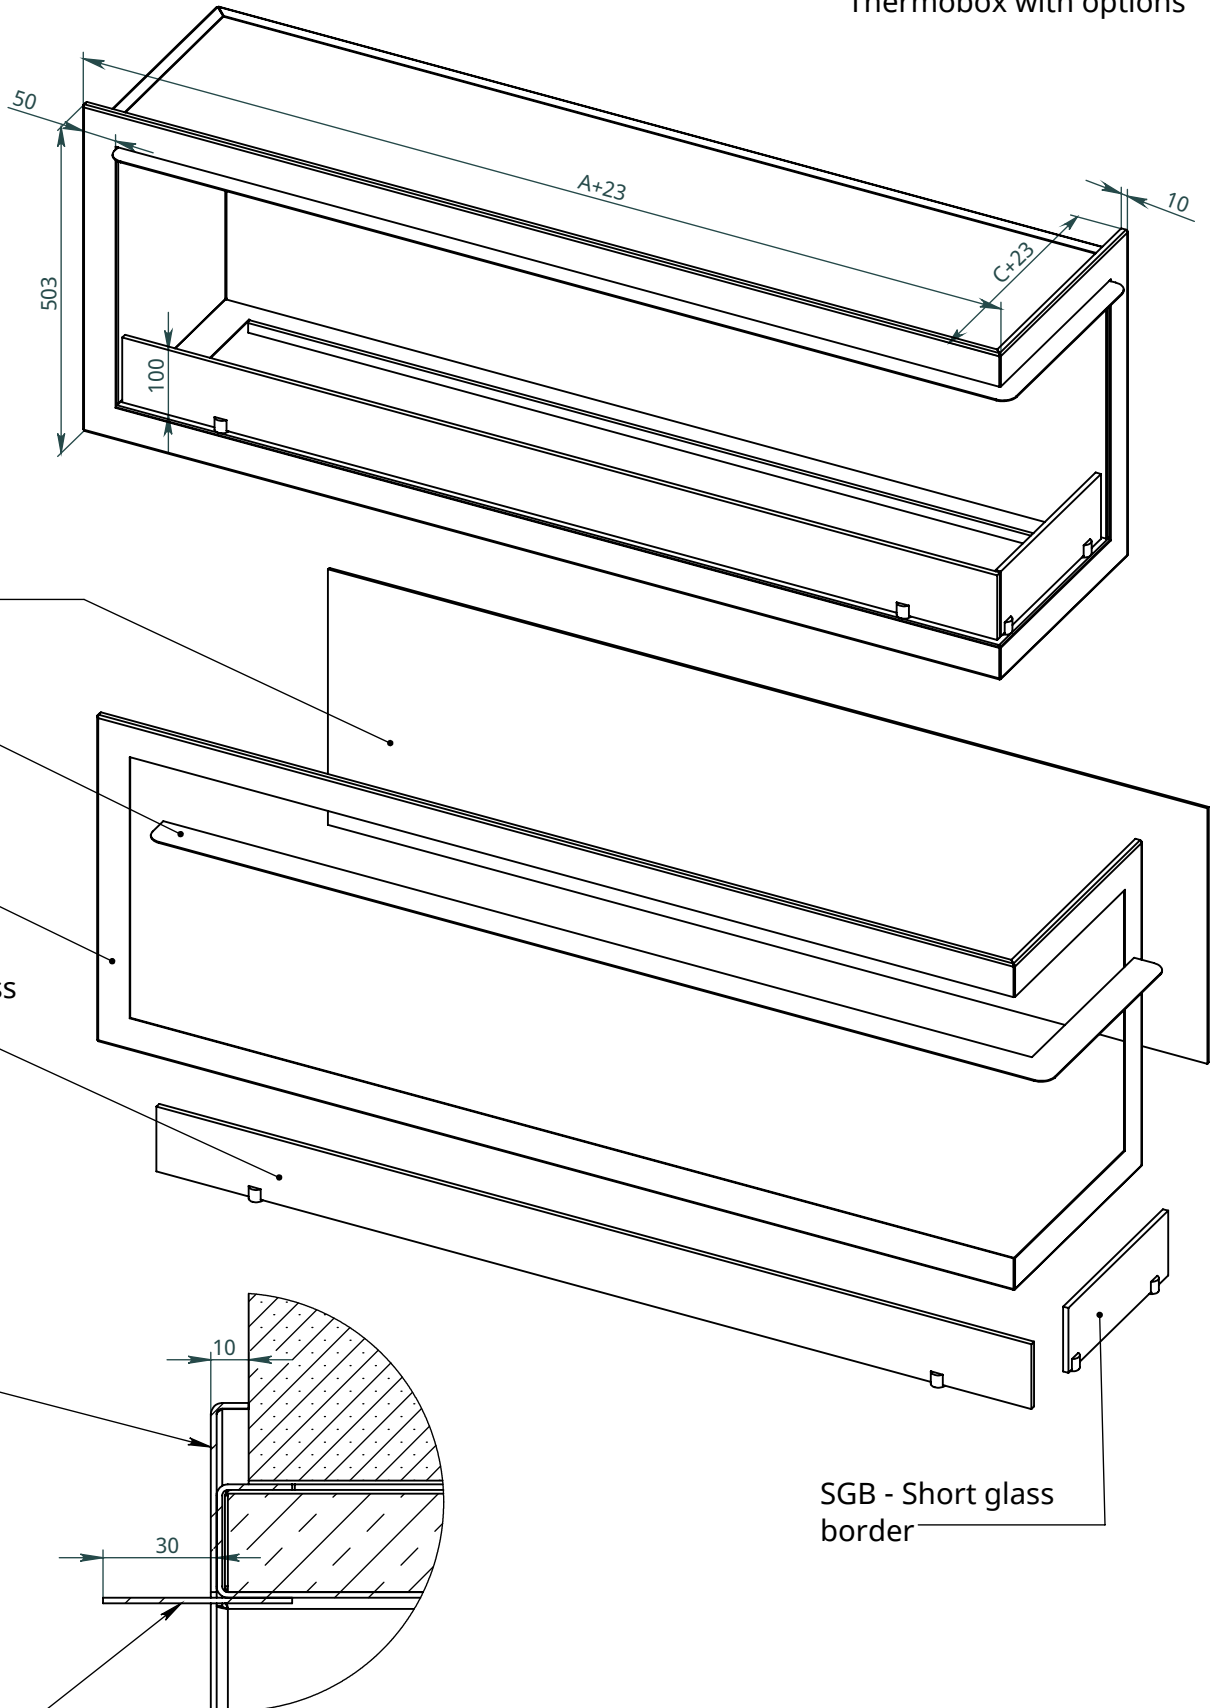

Thermobox with options

Available options:

RS - Reflection screen (black glossy glass)

C - Canopy

F - Frame (outer decorative metal frame)

LGB - Long glass border

SGB - Short glass border

Frame

Canopy