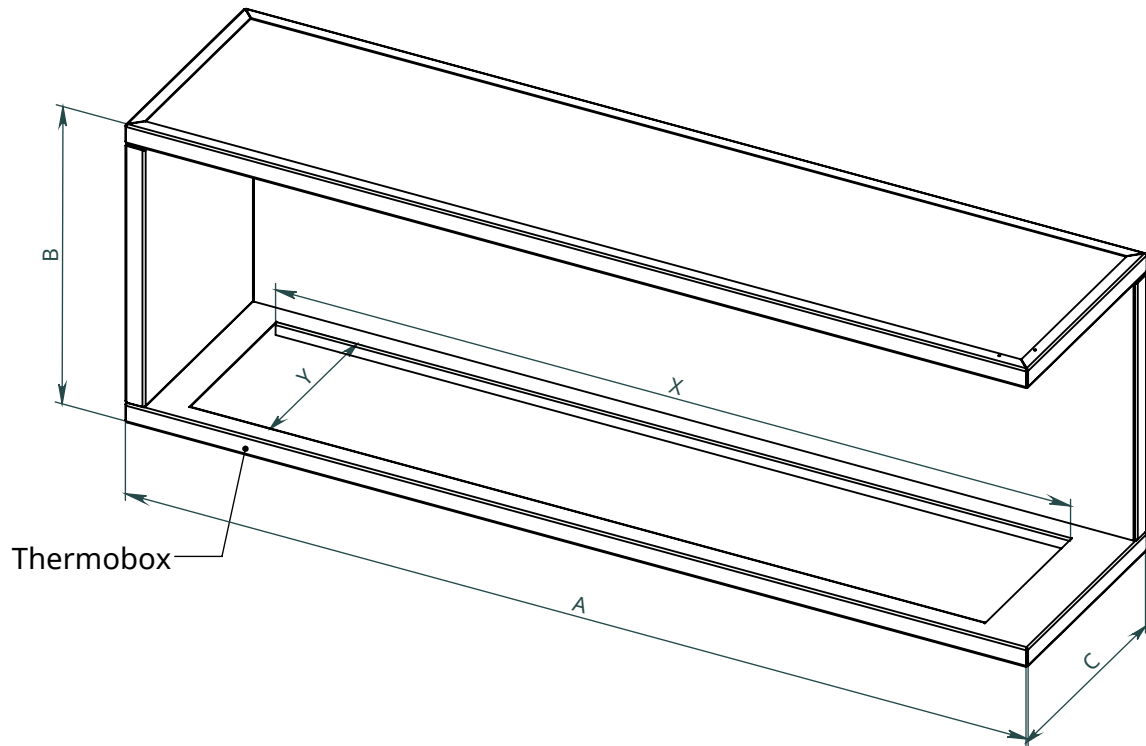

x
neverdark

Thermobox Right Corner Standard Installation (TRC)

for fireplaces Automatic, Firetec
Installation instructions

	Thermobox			Fireplace	
	A	B	C	X	Y
Model	Length of the thermobox	Height of the thermobox	Depth of the thermobox	Burner length	Width of the fireplace
TRC-800	800	460	340	700	250
TRC-900	900			800	
TRC-1100	1100			1000	
TRC-1300	1300			1200	
TRC-1600	1600			1500	
TRC-2200	2200			2000	
TRC-2700	2700			2500	

Thermobox with options

Available options:

RS - Reflection screen (black glossy glass)

C - Canopy

F - Frame (outer decorative metal frame)

LGB - Long glass border

SGB - Short glass border

Frame

Canopy

NEVERDARK Standard Installation
 Thermobox Right Corner for Automatic,
 Firetec (TRC)