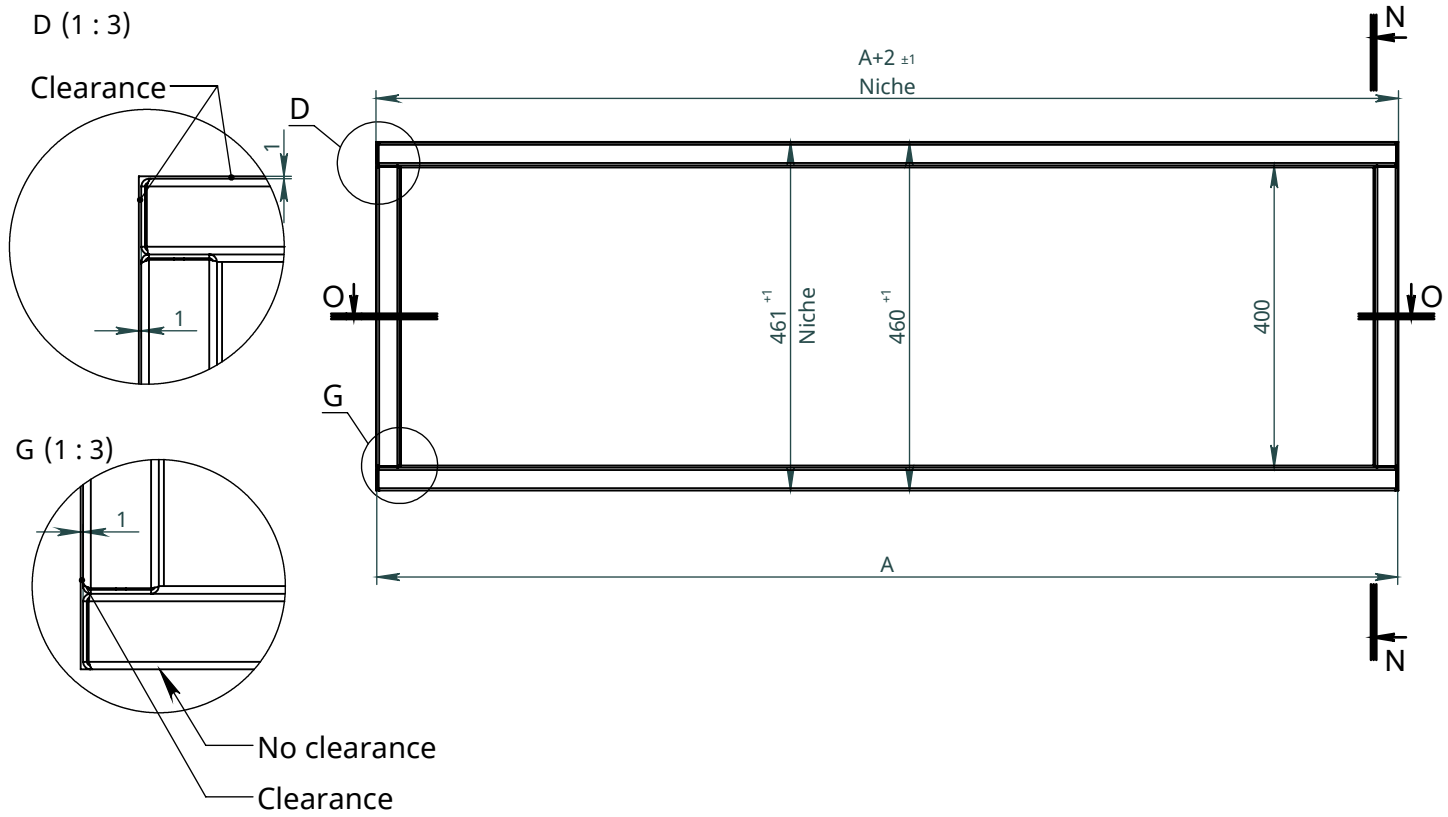

x
neverdark

Thermobox Single-Sided Standard Installation (TSS)

for fireplaces Automatic, Firetec
Installation instructions

	Thermobox			Fireplace	
	A	B	C	X	Y
Model	Length of the thermobox	Height of the thermobox	Depth of the thermobox	Burner length	Width of the fireplace
TSS-900	800	460	340	800	250
TSS-1000	900			900	
TSS-1200	1100			1100	
TSS-1350	1300			1200	
TSS-1500	1600			1400	
TSS-1800	2200			1700	
TSS-2700	2700			2600	

Thermobox with options

Available options:

RS - Reflection screen (black glossy glass)

C - Canopy

F - Frame (outer decorative metal frame)

LGB - Long glass border

Frame

Canopy