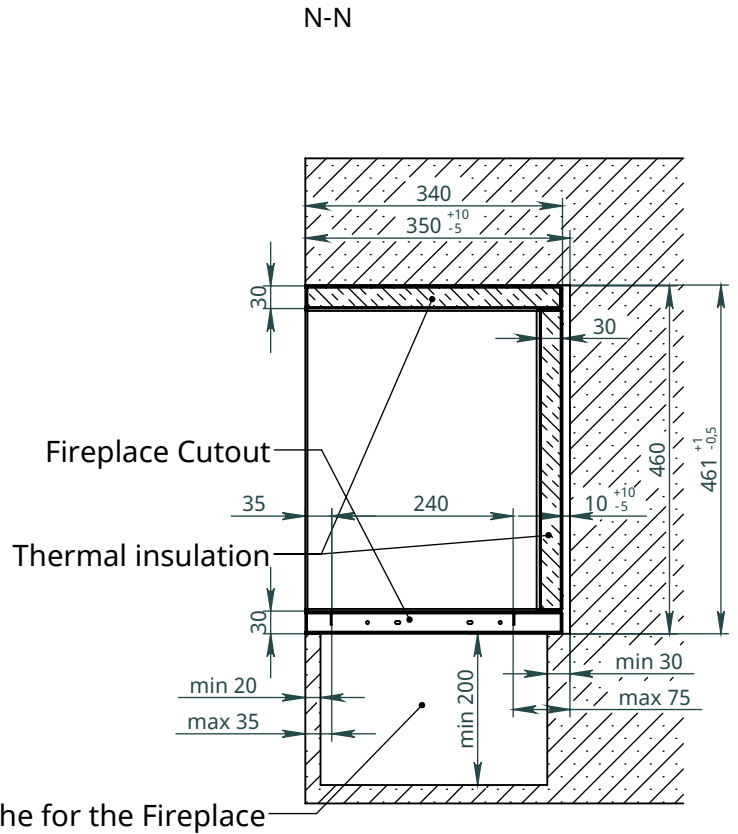

x
neverdark

Thermobox Single-Sided Standard Installation (TSS)

for fireplaces Automatic, Firetec
Installation instructions

	Thermobox			Fireplace	
	A	B	C	X	Y
Model	Length of the thermobox	Height of the thermobox	Depth of the thermobox	Burner length	Width of the fireplace
TSS-900	800	460	340	800	250
TSS-1000	900			900	
TSS-1200	1100			1100	
TSS-1350	1300			1200	
TSS-1500	1600			1400	
TSS-1800	2200			1700	
TSS-2700	2700			2600	

Thermobox with options

Available options:

RS - Reflection screen (black glossy glass)

C - Canopy

F - Frame (outer decorative metal frame)

LGB - Long glass border

Frame

Canopy