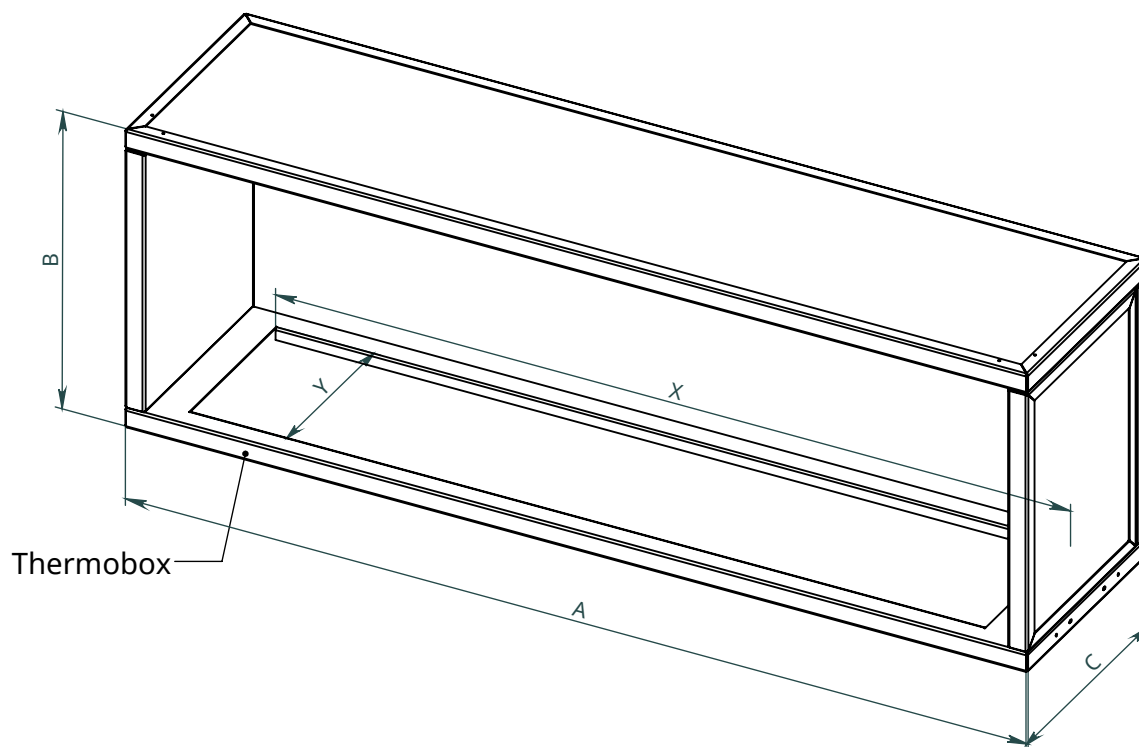

x
neverdark

Thermobox Single-Sided Standard Installation (TSS)

for fireplaces Automatic, Firetec
Installation instructions

	Thermobox			Fireplace	
	A	B	C	X	Y
Model	Length of the thermobox	Height of the thermobox	Depth of the thermobox	Burner length	Width of the fireplace
TSS-900	800	460	340	800	250
TSS-1000	900			900	
TSS-1200	1100			1100	
TSS-1350	1300			1200	
TSS-1500	1600			1400	
TSS-1800	2200			1700	
TSS-2700	2700			2600	

Thermobox with options

Available options:

RS - Reflection screen (black glossy glass)

C - Canopy

F - Frame (outer decorative metal frame)

LGB - Long glass border

Frame

Canopy

NEVERDARK Standard Installation
 Thermobox Single-Sided for
 Automatic, Firetec (TSS)

Niche