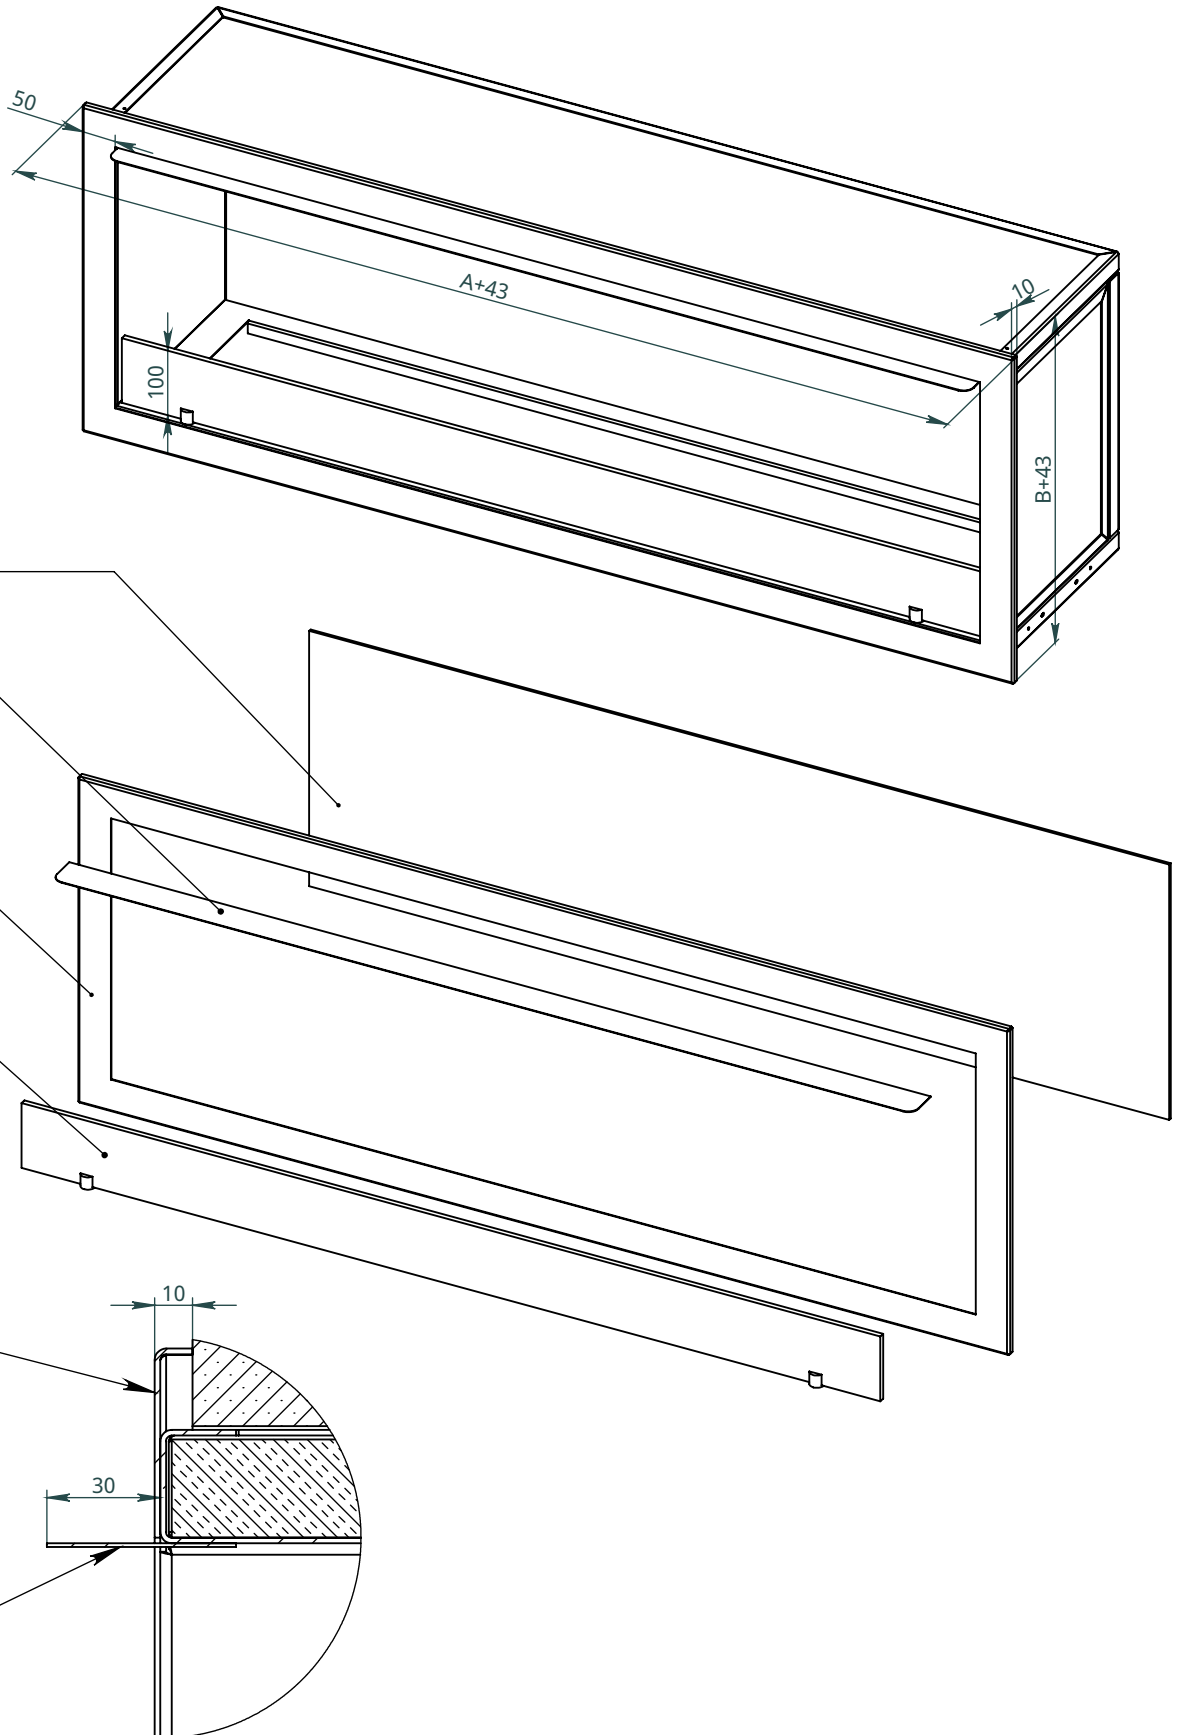

x
neverdark

Thermobox Single-Sided Standard Installation (TSS)

for fireplaces Automatic, Firetec
Installation instructions

	Thermobox			Fireplace	
	A	B	C	X	Y
Model	Length of the thermobox	Height of the thermobox	Depth of the thermobox	Burner length	Width of the fireplace
TSS-900	800	460	340	800	250
TSS-1000	900			900	
TSS-1200	1100			1100	
TSS-1350	1300			1200	
TSS-1500	1600			1400	
TSS-1800	2200			1700	
TSS-2700	2700			2600	

Thermobox with options

Available options:

RS - Reflection screen (black glossy glass)

C - Canopy

F - Frame (outer decorative metal frame)

LGB - Long glass border

Frame

Canopy