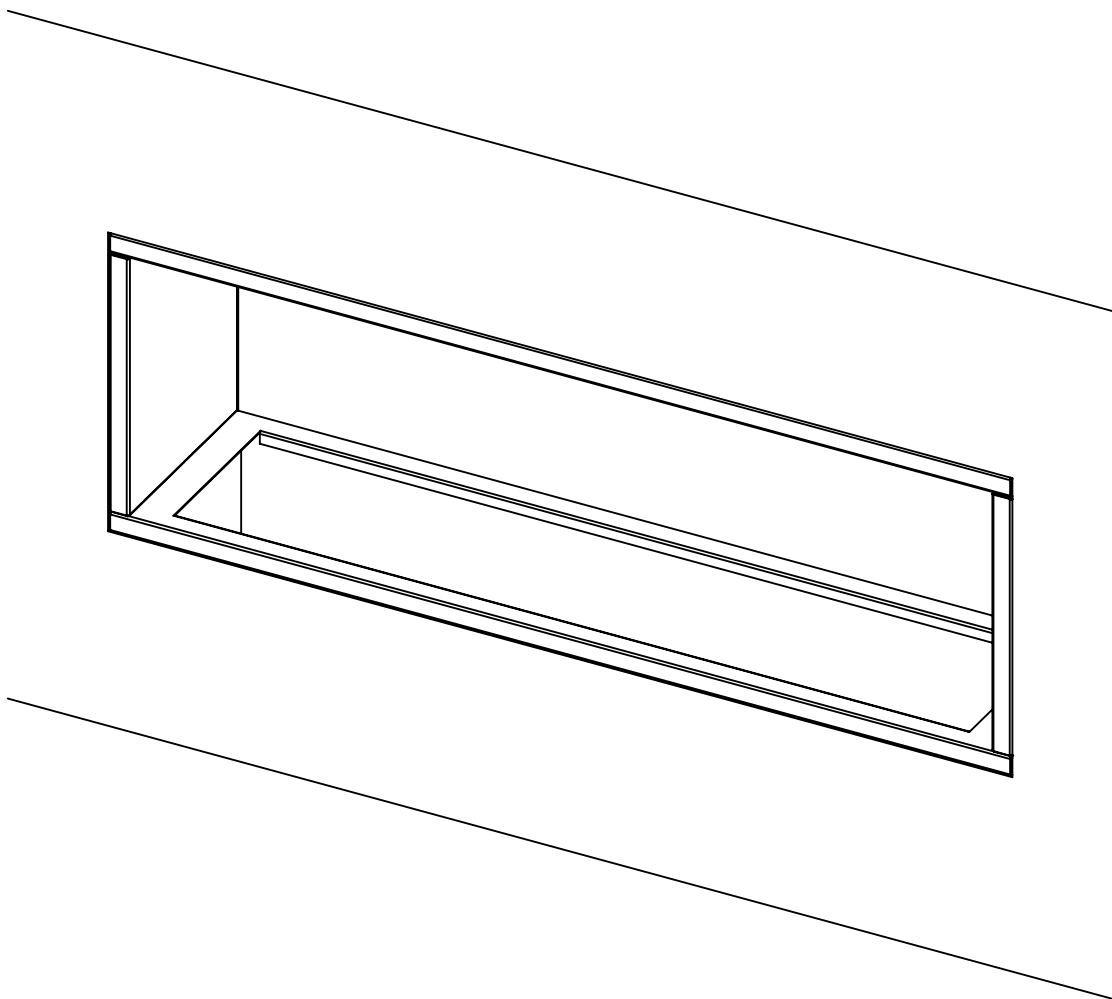

x
neverdark

Thermobox Single-Sided Standard Installation (TSS)

for fireplaces Automatic, Firetec
Installation instructions

	Thermobox			Fireplace	
	A	B	C	X	Y
Model	Length of the thermobox	Height of the thermobox	Depth of the thermobox	Burner length	Width of the fireplace
TSS-900	800	460	340	800	250
TSS-1000	900			900	
TSS-1200	1100			1100	
TSS-1350	1300			1200	
TSS-1500	1600			1400	
TSS-1800	2200			1700	
TSS-2700	2700			2600	

Thermobox with options

Available options:

RS - Reflection screen (black glossy glass)

C - Canopy

F - Frame (outer decorative metal frame)

LGB - Long glass border

Frame

Canopy