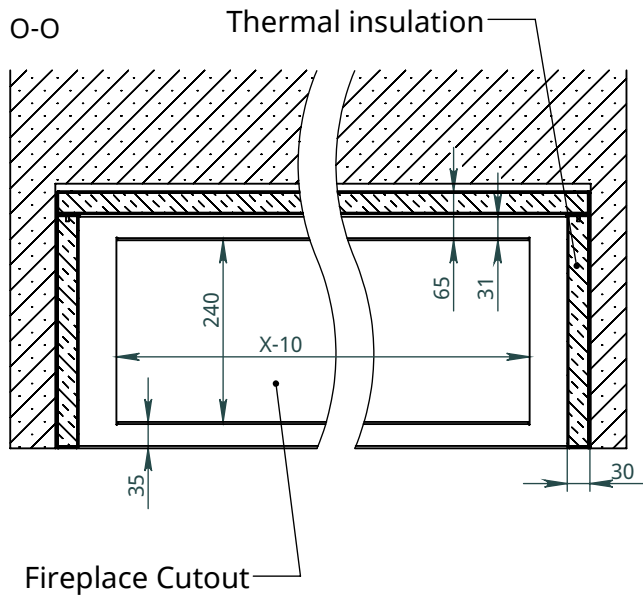

x
neverdark

Thermobox Single-Sided Standard Installation (TSS)

for fireplaces Automatic, Firetec
Installation instructions

	Thermobox			Fireplace	
	A	B	C	X	Y
Model	Length of the thermobox	Height of the thermobox	Depth of the thermobox	Burner length	Width of the fireplace
TSS-900	800	460	340	800	250
TSS-1000	900			900	
TSS-1200	1100			1100	
TSS-1350	1300			1200	
TSS-1500	1600			1400	
TSS-1800	2200			1700	
TSS-2700	2700			2600	

Thermobox with options

Available options:

RS - Reflection screen (black glossy glass)

C - Canopy

F - Frame (outer decorative metal frame)

LGB - Long glass border

Frame

Canopy