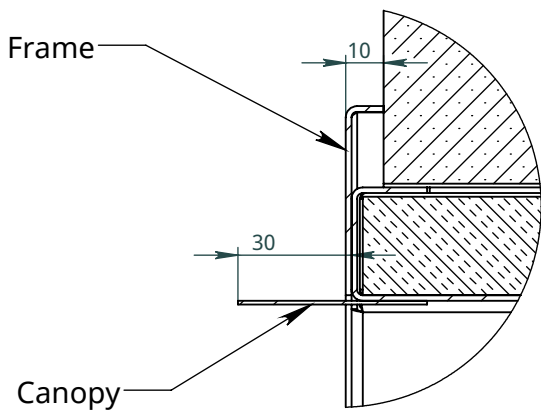

x
neverdark

Thermobox Single-Sided Standard Installation (C2-TSS)

for fireplaces Chalet-II
Installation instructions

	Thermobox			Fireplace	
	A	B	C	X	Y
Model	Length of thermobox	Height of thermobox	Depth of thermobox	Max. length of fireplace	Width of the fireplace
C2-TSS-800	800	500	410	800	320
C2-TSS-900	900			900	
C2-TSS-1050	1050			1100	
C2-TSS-1300	1300			1200	
C2-TSS-1500	1500			1400	

Thermobox with options

Available options:

RS - Reflection screen (black glossy glass)

C - Canopy

F - Frame (outer decorative metal frame)

LGB - Long glass border

NEVERDARK Standard Installation
 Thermobox Single-Sided for Chalet-II
 (C2-TSS)