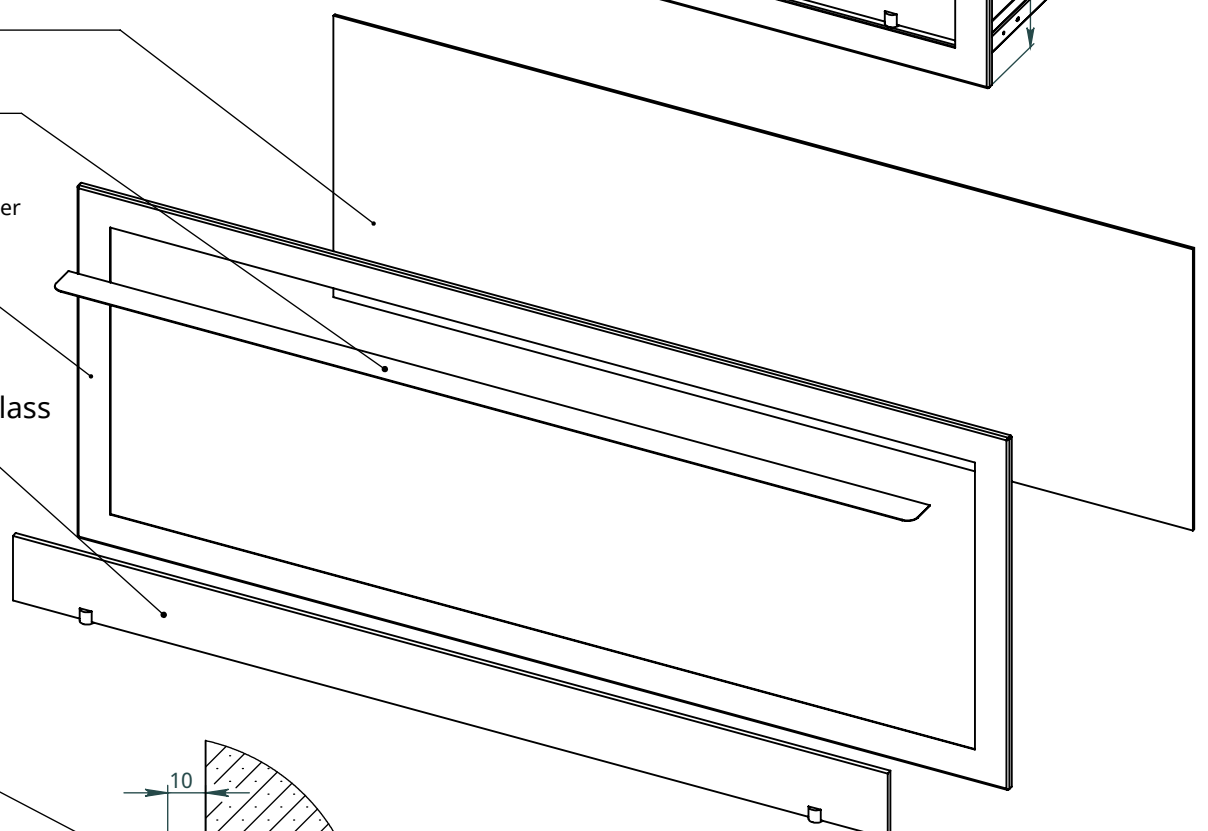

x
neverdark

Thermobox Single-Sided Standard Installation (C2-TSS)

for fireplaces Chalet-II
Installation instructions

	Thermobox			Fireplace	
	A	B	C	X	Y
Model	Length of thermobox	Height of thermobox	Depth of thermobox	Max. length of fireplace	Width of the fireplace
C2-TSS-800	800	500	410	800	320
C2-TSS-900	900			900	
C2-TSS-1050	1050			1100	
C2-TSS-1300	1300			1200	
C2-TSS-1500	1500			1400	

Thermobox with options

Available options:

RS - Reflection screen (black glossy glass)

C - Canopy

F - Frame (outer decorative metal frame)

LGB - Long glass border

NEVERDARK Standard Installation
 Thermobox Single-Sided for Chalet-II
 (C2-TSS)