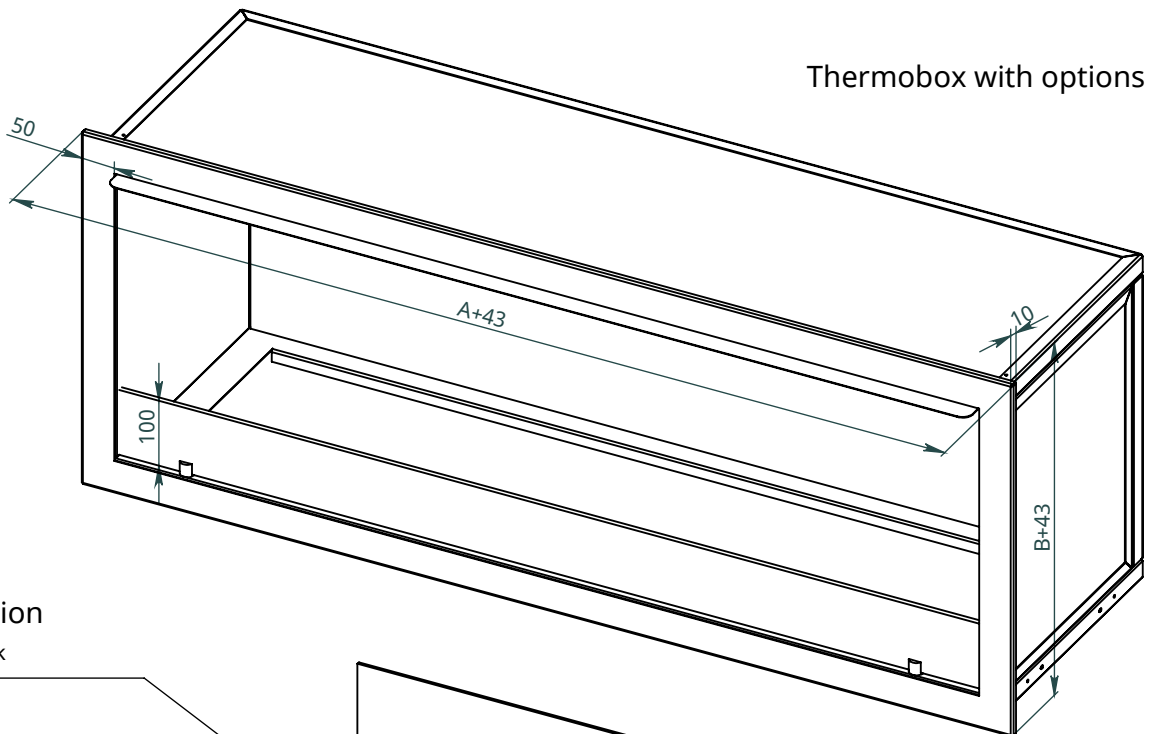

x
neverdark

Thermobox Single-Sided Standard Installation (C2-TSS)

for fireplaces Chalet-II
Installation instructions

	Thermobox			Fireplace	
	A	B	C	X	Y
Model	Length of thermobox	Height of thermobox	Depth of thermobox	Max. length of fireplace	Width of the fireplace
C2-TSS-800	800	500	410	800	320
C2-TSS-900	900			900	
C2-TSS-1050	1050			1100	
C2-TSS-1300	1300			1200	
C2-TSS-1500	1500			1400	

Thermobox with options

Available options:

RS - Reflection screen (black glossy glass)

C - Canopy

F - Frame (outer decorative metal frame)

LGB - Long glass border

NEVERDARK Standard Installation
 Thermobox Single-Sided for Chalet-II
 (C2-TSS)