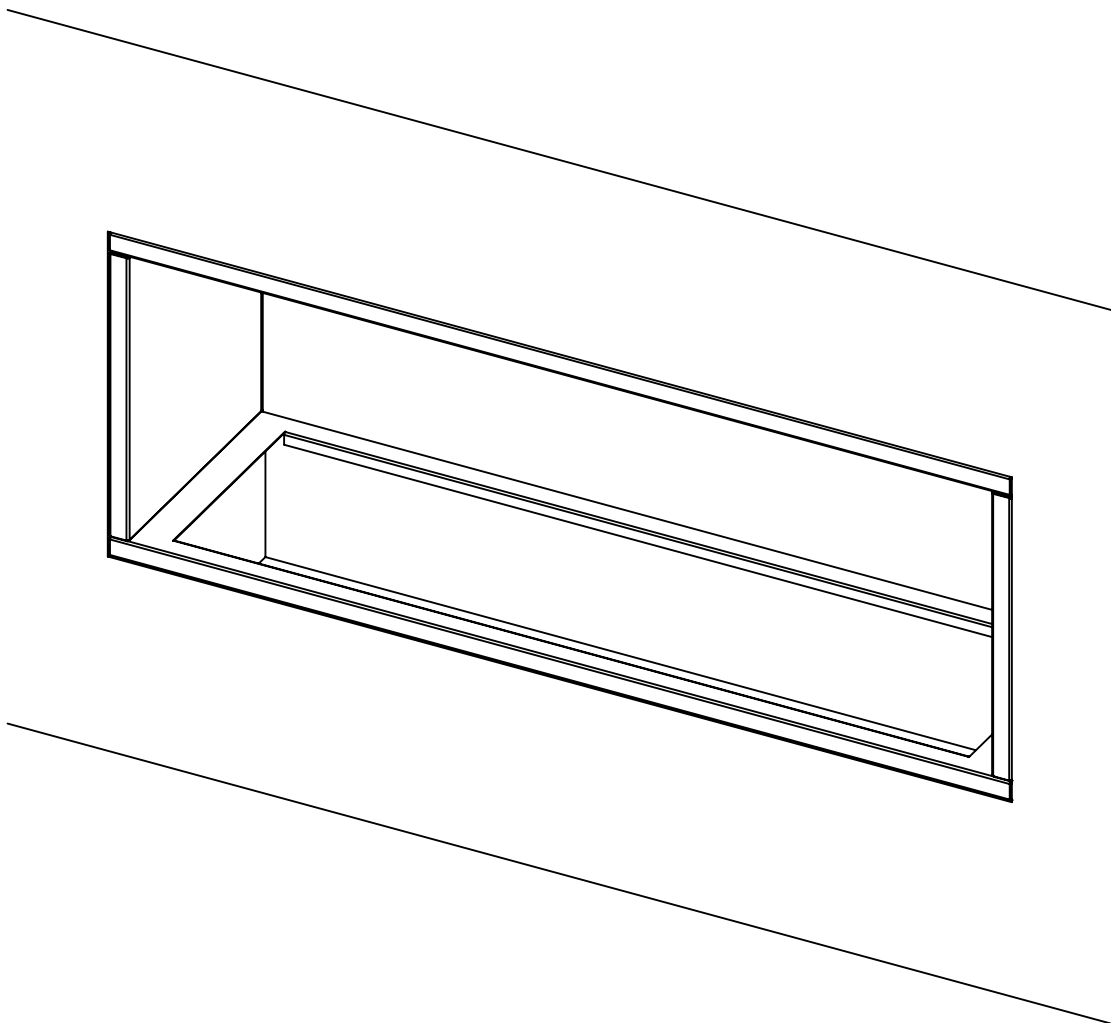

x
neverdark

Thermobox Single-Sided Standard Installation (C2-TSS)

for fireplaces Chalet-II
Installation instructions

	Thermobox			Fireplace	
	A	B	C	X	Y
Model	Length of thermobox	Height of thermobox	Depth of thermobox	Max. length of fireplace	Width of the fireplace
C2-TSS-800	800	500	410	800	320
C2-TSS-900	900			900	
C2-TSS-1050	1050			1100	
C2-TSS-1300	1300			1200	
C2-TSS-1500	1500			1400	

Thermobox with options

Available options:

RS - Reflection screen (black glossy glass)

C - Canopy

F - Frame (outer decorative metal frame)

LGB - Long glass border

NEVERDARK Standard Installation
 Thermobox Single-Sided for Chalet-II
 (C2-TSS)