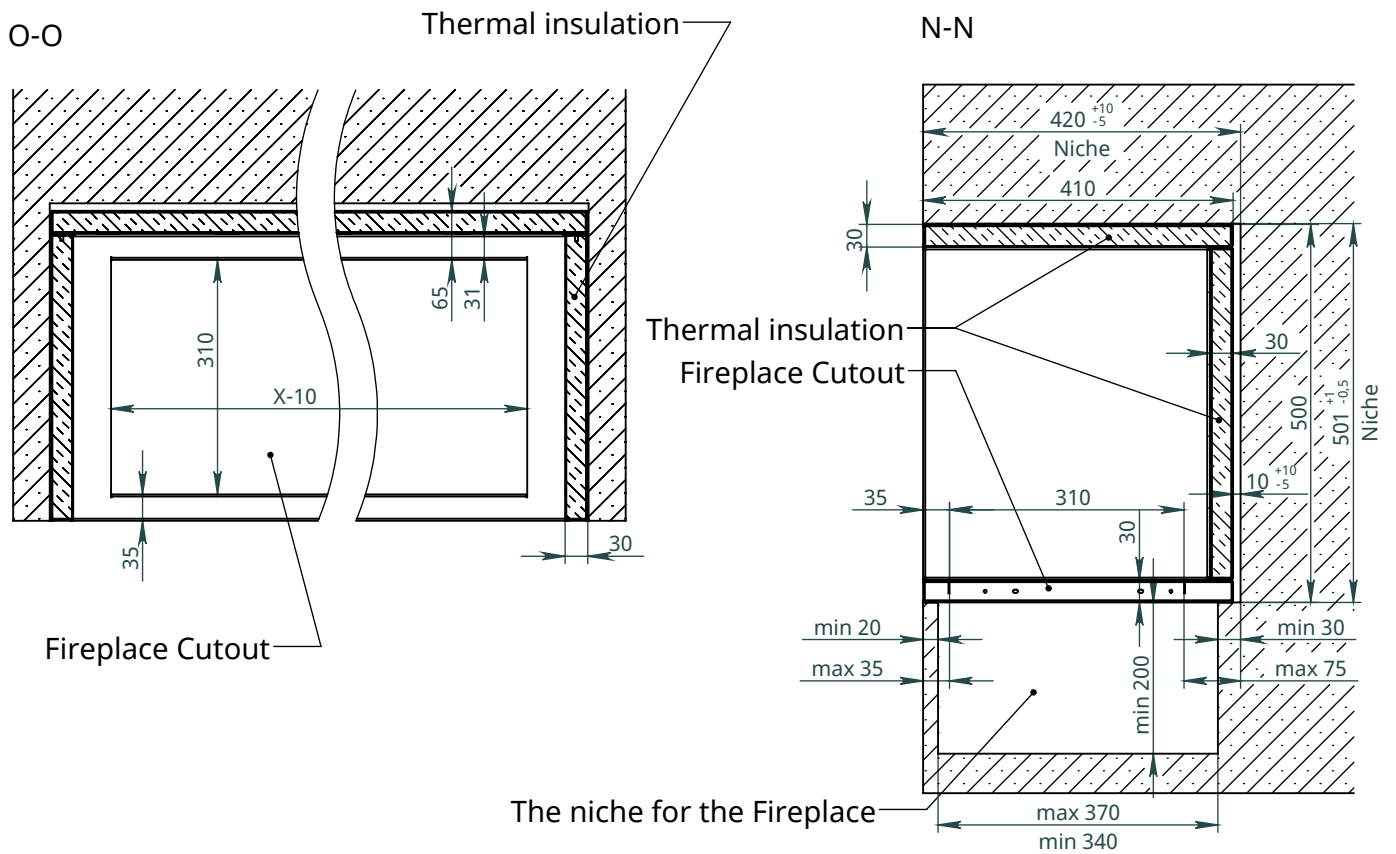

x
neverdark

Thermobox Single-Sided Standard Installation (C2-TSS)

for fireplaces Chalet-II
Installation instructions

	Thermobox			Fireplace	
	A	B	C	X	Y
Model	Length of thermobox	Height of thermobox	Depth of thermobox	Max. length of fireplace	Width of the fireplace
C2-TSS-800	800	500	410	800	320
C2-TSS-900	900			900	
C2-TSS-1050	1050			1100	
C2-TSS-1300	1300			1200	
C2-TSS-1500	1500			1400	

Thermobox with options

Available options:

RS - Reflection screen (black glossy glass)

C - Canopy

F - Frame (outer decorative metal frame)

LGB - Long glass border

NEVERDARK Standard Installation
 Thermobox Single-Sided for Chalet-II
 (C2-TSS)