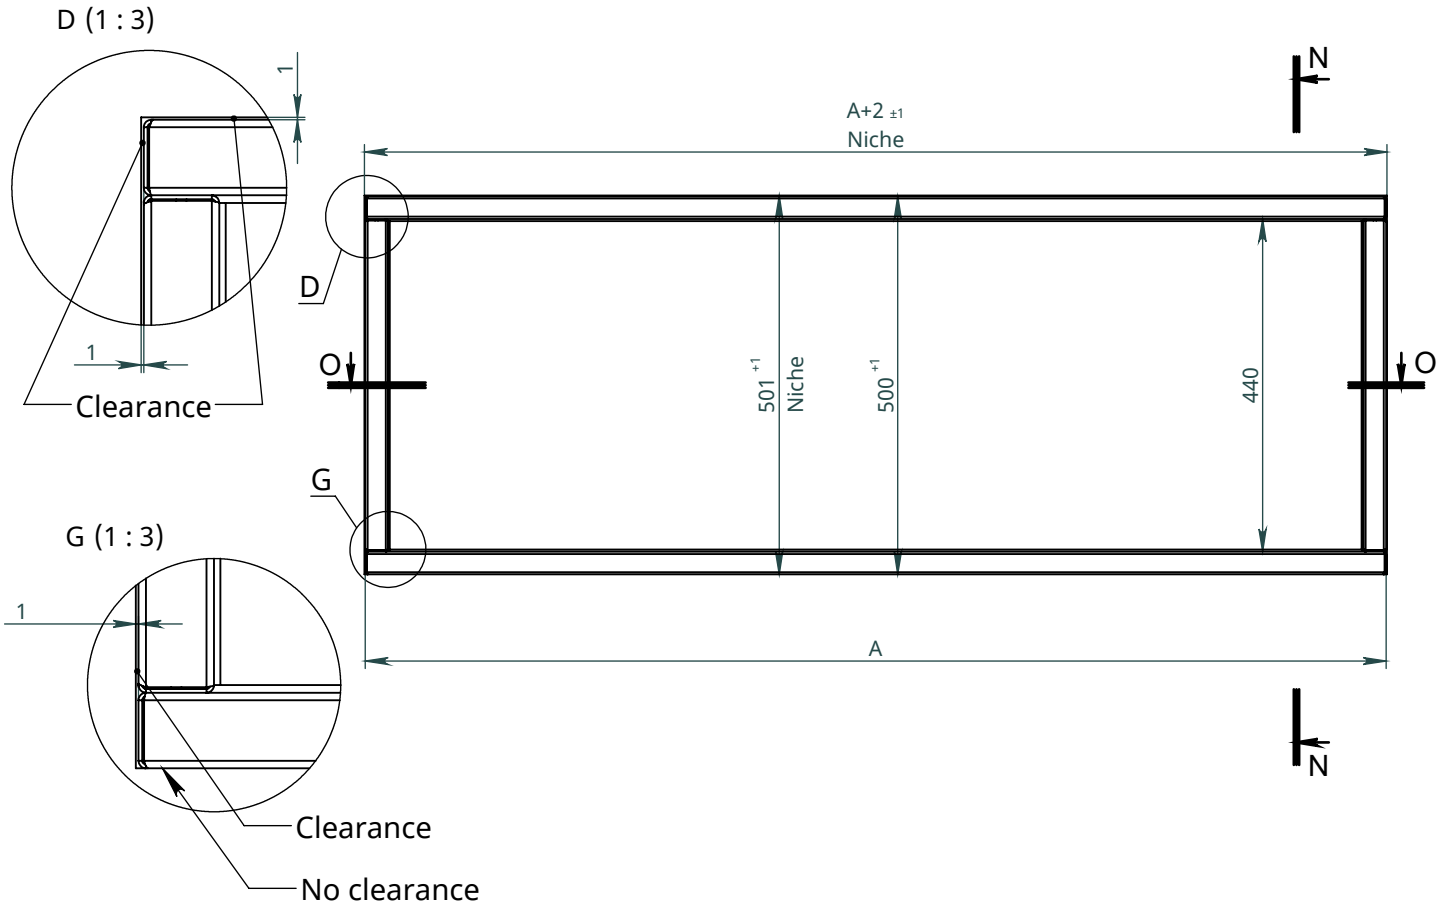

x
neverdark

Thermobox Single-Sided Standard Installation (C2-TSS)

for fireplaces Chalet-II
Installation instructions

	Thermobox			Fireplace	
	A	B	C	X	Y
Model	Length of thermobox	Height of thermobox	Depth of thermobox	Max. length of fireplace	Width of the fireplace
C2-TSS-800	800	500	410	800	320
C2-TSS-900	900			900	
C2-TSS-1050	1050			1100	
C2-TSS-1300	1300			1200	
C2-TSS-1500	1500			1400	

Thermobox with options

Available options:

RS - Reflection screen (black glossy glass)

C - Canopy

F - Frame (outer decorative metal frame)

LGB - Long glass border

NEVERDARK Standard Installation
 Thermobox Single-Sided for Chalet-II
 (C2-TSS)