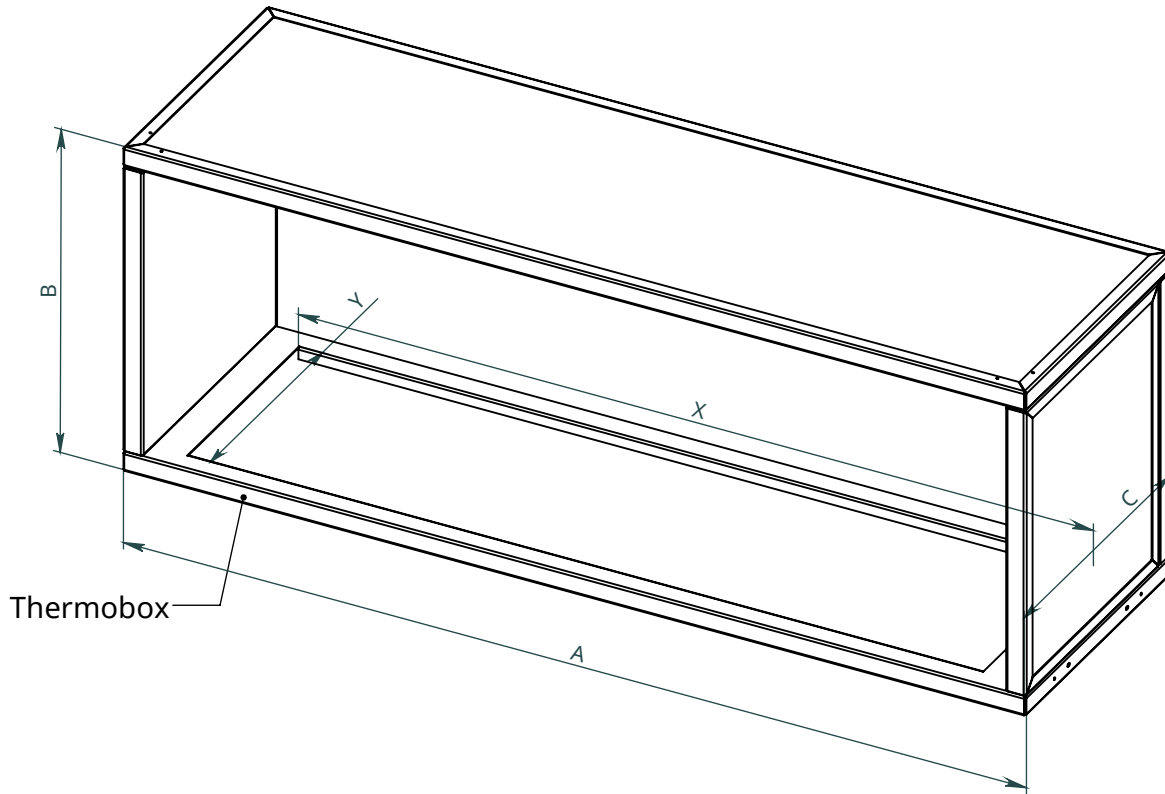

x
neverdark

Thermobox Single-Sided Standard Installation (C2-TSS)

for fireplaces Chalet-II
Installation instructions

	Thermobox			Fireplace	
	A	B	C	X	Y
Model	Length of thermobox	Height of thermobox	Depth of thermobox	Max. length of fireplace	Width of the fireplace
C2-TSS-800	800	500	410	800	320
C2-TSS-900	900			900	
C2-TSS-1050	1050			1100	
C2-TSS-1300	1300			1200	
C2-TSS-1500	1500			1400	

Thermobox with options

Available options:

RS - Reflection screen (black glossy glass)

C - Canopy

F - Frame (outer decorative metal frame)

LGB - Long glass border

NEVERDARK Standard Installation
 Thermobox Single-Sided for Chalet-II
 (C2-TSS)