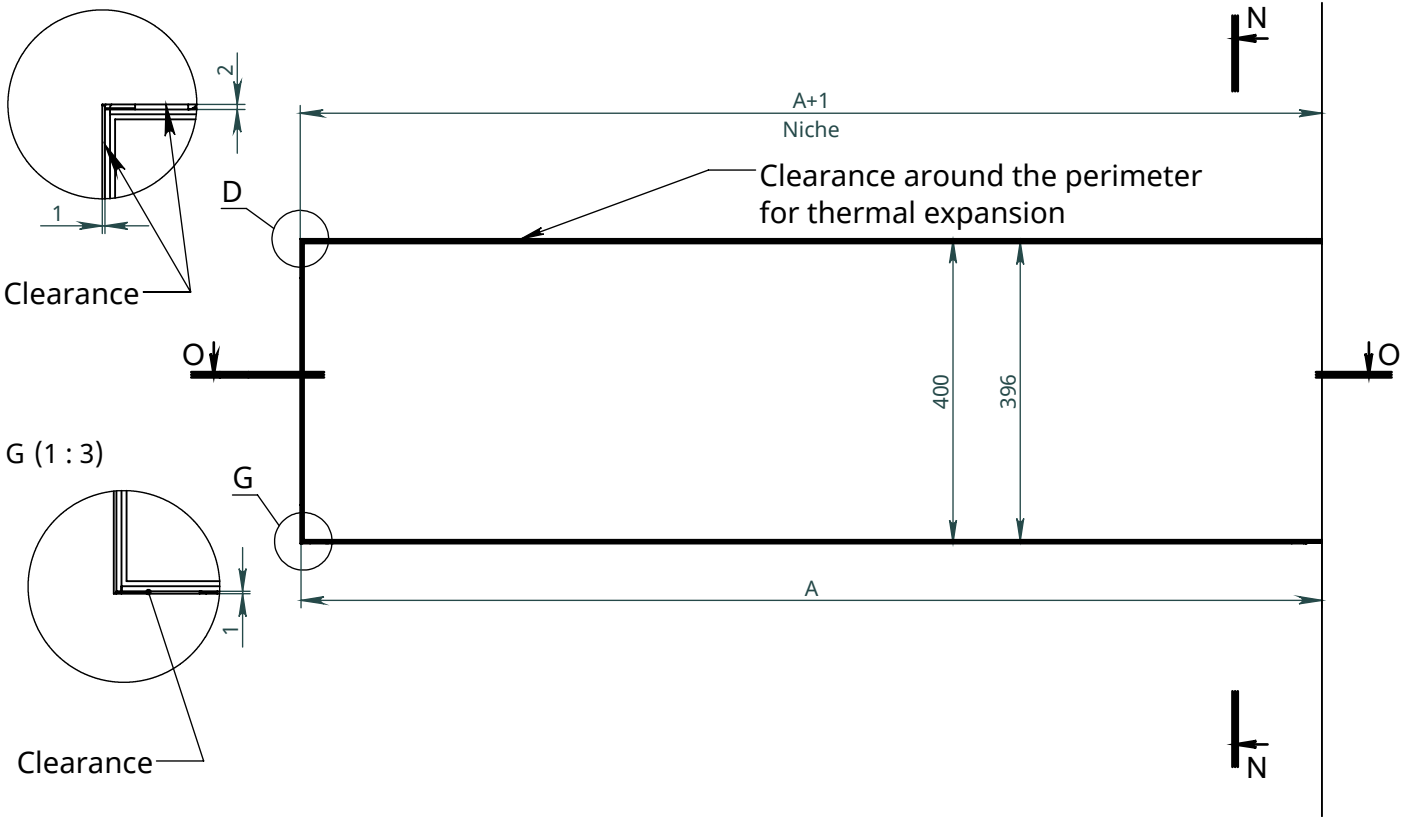

Thermobox with options

Available options:

C - Canopy

RS - Reflection  
screen (black  
glossy glass)

LGB -  
Long Glass  
Border

SGB - Short glass  
border

Canopy

D (1 : 3)