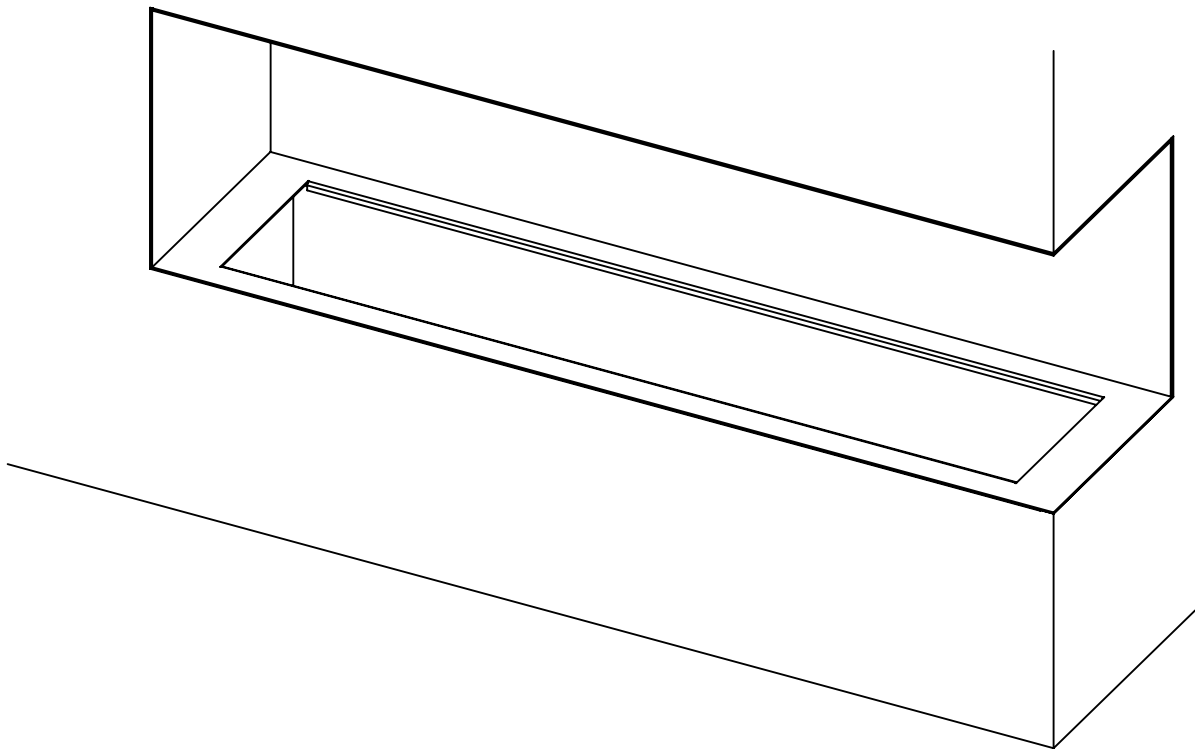

## Thermobox Right Corner Hidden Installation (H-TRC)

for fireplaces Automatic, Firetec  
Installation instructions

	Thermobox			Fireplace	
	A	B	C	X	Y
Model	Length of the thermobox	Height of the thermobox	Depth of the thermobox	Burner length	Width of the fireplace
H-TRC-800	800	460	340	700	250
H-TRC-900	900			800	
H-TRC-1100	1100			1000	
H-TRC-1300	1300			1200	
H-TRC-1600	1600			1500	
H-TRC-2200	2200			2000	
H-TRC-2700	2700			2500	

Thermobox with options

Available options:

C - Canopy

RS - Reflection  
screen (black  
glossy glass)

LGB -  
Long Glass  
Border

SGB - Short glass  
border

Canopy

D (1 : 3)