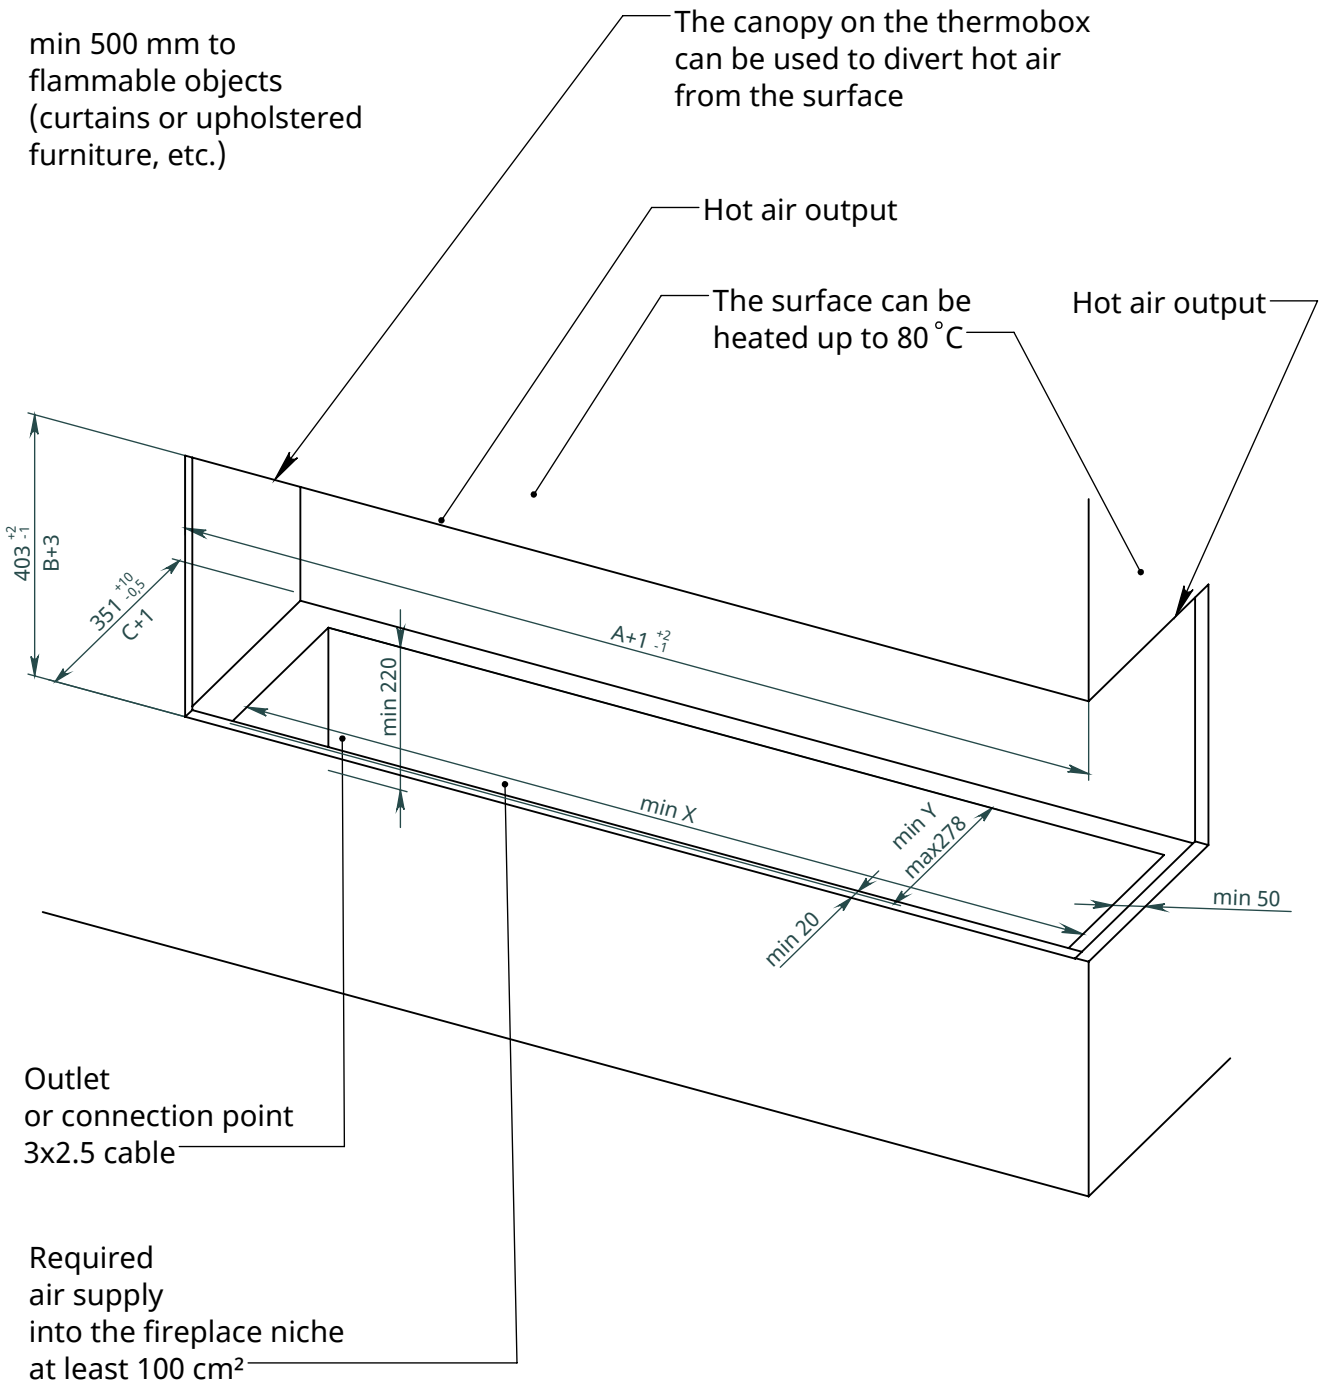

## Thermobox Right Corner Hidden Installation (H-TRC)

for fireplaces Automatic, Firetec  
Installation instructions

	Thermobox			Fireplace	
	A	B	C	X	Y
Model	Length of the thermobox	Height of the thermobox	Depth of the thermobox	Burner length	Width of the fireplace
H-TRC-800	800	460	340	700	250
H-TRC-900	900			800	
H-TRC-1100	1100			1000	
H-TRC-1300	1300			1200	
H-TRC-1600	1600			1500	
H-TRC-2200	2200			2000	
H-TRC-2700	2700			2500	

Thermobox with options

Available options:

C - Canopy

RS - Reflection  
screen (black  
glossy glass)

LGB -  
Long Glass  
Border

SGB - Short glass  
border

Canopy

D (1 : 3)

N-N

AF (1 : 3)

AG (1 : 3)

NEVERDARK Hidden Installation  
 Thermobox Right Corner for  
 Automatic, Firetec (H-TRC)

Niche

Wall

Wall facing