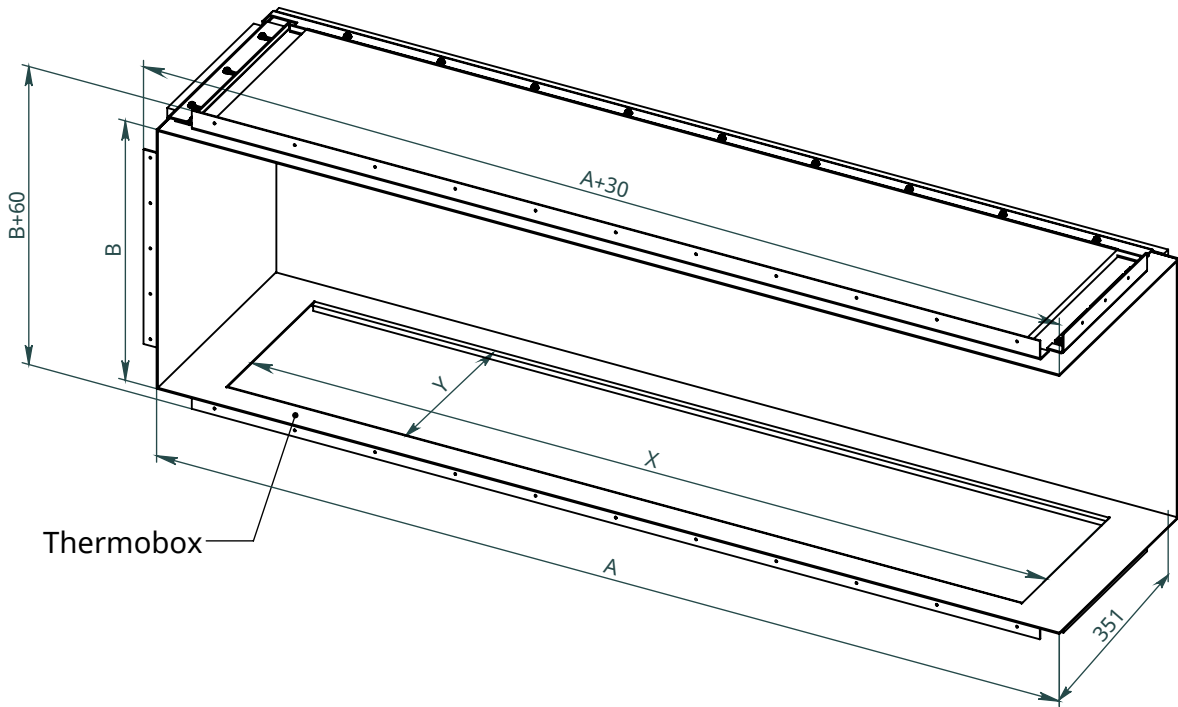

## Thermobox Right Corner Hidden Installation (H-TRC)

for fireplaces Automatic, Firetec  
Installation instructions

	Thermobox			Fireplace	
	A	B	C	X	Y
Model	Length of the thermobox	Height of the thermobox	Depth of the thermobox	Burner length	Width of the fireplace
H-TRC-800	800	460	340	700	250
H-TRC-900	900			800	
H-TRC-1100	1100			1000	
H-TRC-1300	1300			1200	
H-TRC-1600	1600			1500	
H-TRC-2200	2200			2000	
H-TRC-2700	2700			2500	

Thermobox with options

Available options:

C - Canopy

RS - Reflection  
screen (black  
glossy glass)

LGB -  
Long Glass  
Border

SGB - Short glass  
border

Canopy

D (1 : 3)