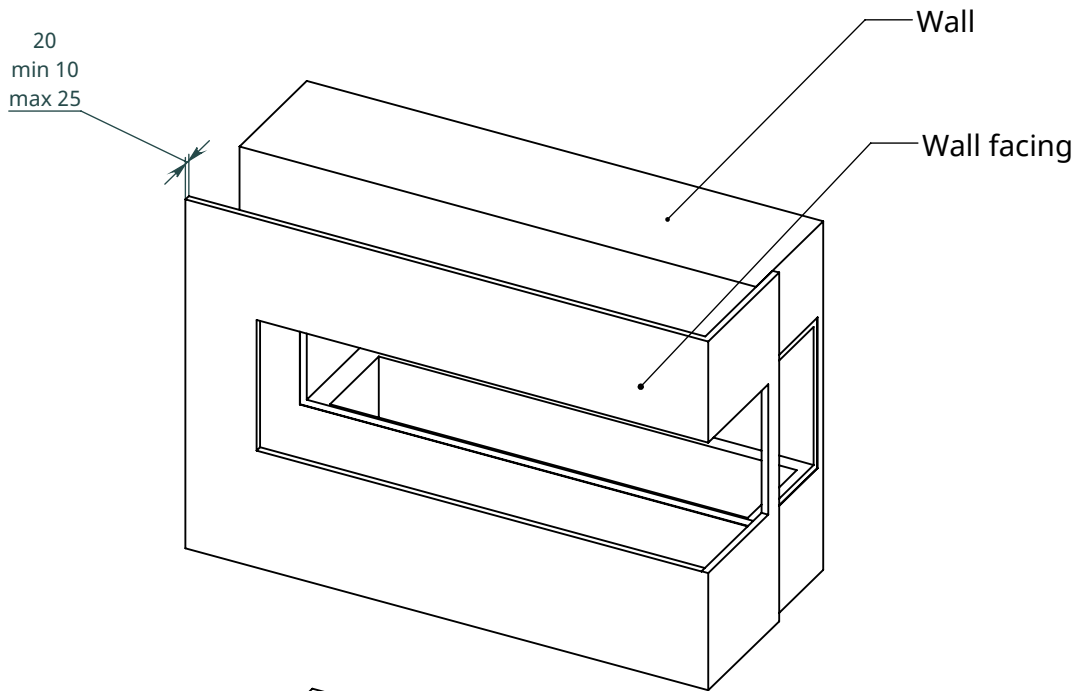

Thermobox with options

Available options:

C - Canopy

RS - Reflection  
screen (black  
glossy glass)

LGB -  
Long Glass  
Border

SGB - Short glass  
border

Canopy

D (1 : 3)

N-N

AF (1 : 3)

AG (1 : 3)

NEVERDARK Hidden Installation  
 Thermobox Right Corner for  
 Automatic, Firetec (H-TRC)

Niche

Wall

Wall facing