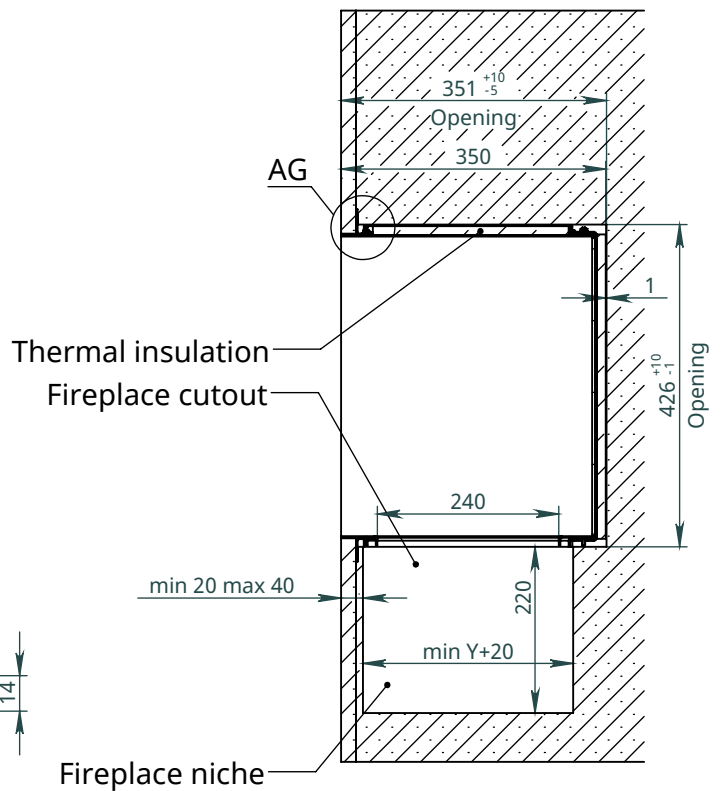

## Thermobox Right Corner Hidden Installation (H-TRC)

for fireplaces Automatic, Firetec  
Installation instructions

	Thermobox			Fireplace	
	A	B	C	X	Y
Model	Length of the thermobox	Height of the thermobox	Depth of the thermobox	Burner length	Width of the fireplace
H-TRC-800	800	460	340	700	250
H-TRC-900	900			800	
H-TRC-1100	1100			1000	
H-TRC-1300	1300			1200	
H-TRC-1600	1600			1500	
H-TRC-2200	2200			2000	
H-TRC-2700	2700			2500	

Thermobox with options

Available options:

C - Canopy

RS - Reflection  
screen (black  
glossy glass)

LGB -  
Long Glass  
Border

SGB - Short glass  
border

Canopy

D (1 : 3)

N-N

AF (1 : 3)

AG (1 : 3)

NEVERDARK Hidden Installation  
 Thermobox Right Corner for  
 Automatic, Firetec (H-TRC)

Niche

Wall

Wall facing