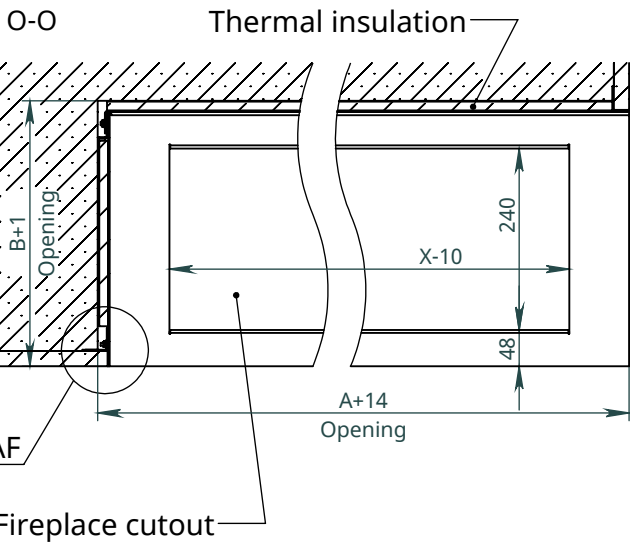

## Thermobox Right Corner Hidden Installation (H-TRC)

for fireplaces Automatic, Firetec  
Installation instructions

	Thermobox			Fireplace	
	A	B	C	X	Y
Model	Length of the thermobox	Height of the thermobox	Depth of the thermobox	Burner length	Width of the fireplace
H-TRC-800	800	460	340	700	250
H-TRC-900	900			800	
H-TRC-1100	1100			1000	
H-TRC-1300	1300			1200	
H-TRC-1600	1600			1500	
H-TRC-2200	2200			2000	
H-TRC-2700	2700			2500	

Thermobox with options

Available options:

C - Canopy

RS - Reflection  
screen (black  
glossy glass)

LGB -  
Long Glass  
Border

SGB - Short glass  
border

Canopy

D (1 : 3)

N-N

AF (1 : 3)

AG (1 : 3)

NEVERDARK Hidden Installation  
 Thermobox Right Corner for  
 Automatic, Firetec (H-TRC)

Niche

Wall

Wall facing