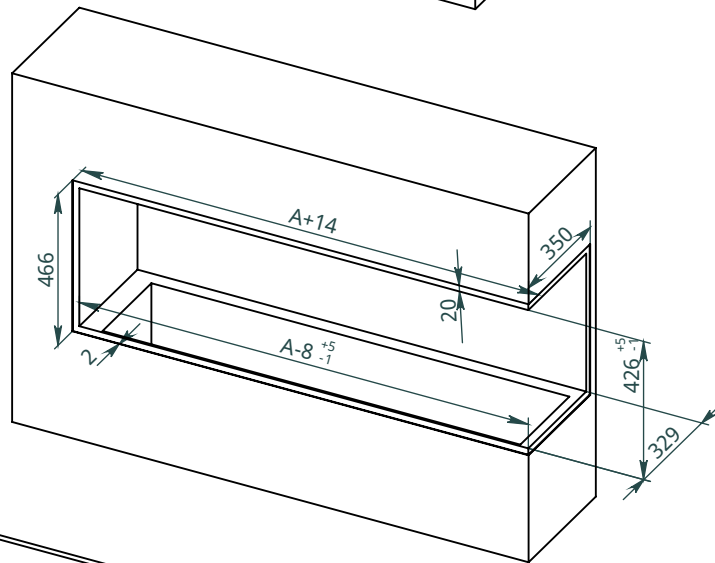

N-N

AF (1 : 3)

AG (1 : 3)

NEVERDARK Hidden Installation  
 Thermobox Right Corner for  
 Automatic, Firetec (H-TRC)

Niche

Wall

Wall facing