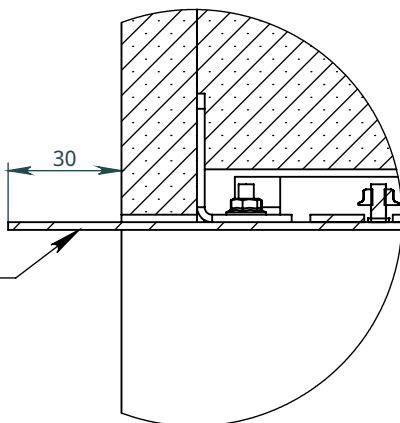

## Thermobox Right Corner Hidden Installation (H-TRC)

for fireplaces Automatic, Firetec  
Installation instructions

	Thermobox			Fireplace	
	A	B	C	X	Y
Model	Length of the thermobox	Height of the thermobox	Depth of the thermobox	Burner length	Width of the fireplace
H-TRC-800	800	460	340	700	250
H-TRC-900	900			800	
H-TRC-1100	1100			1000	
H-TRC-1300	1300			1200	
H-TRC-1600	1600			1500	
H-TRC-2200	2200			2000	
H-TRC-2700	2700			2500	

Thermobox with options

Available options:

C - Canopy

RS - Reflection  
screen (black  
glossy glass)

LGB -  
Long Glass  
Border

SGB - Short glass  
border

Canopy

D (1 : 3)