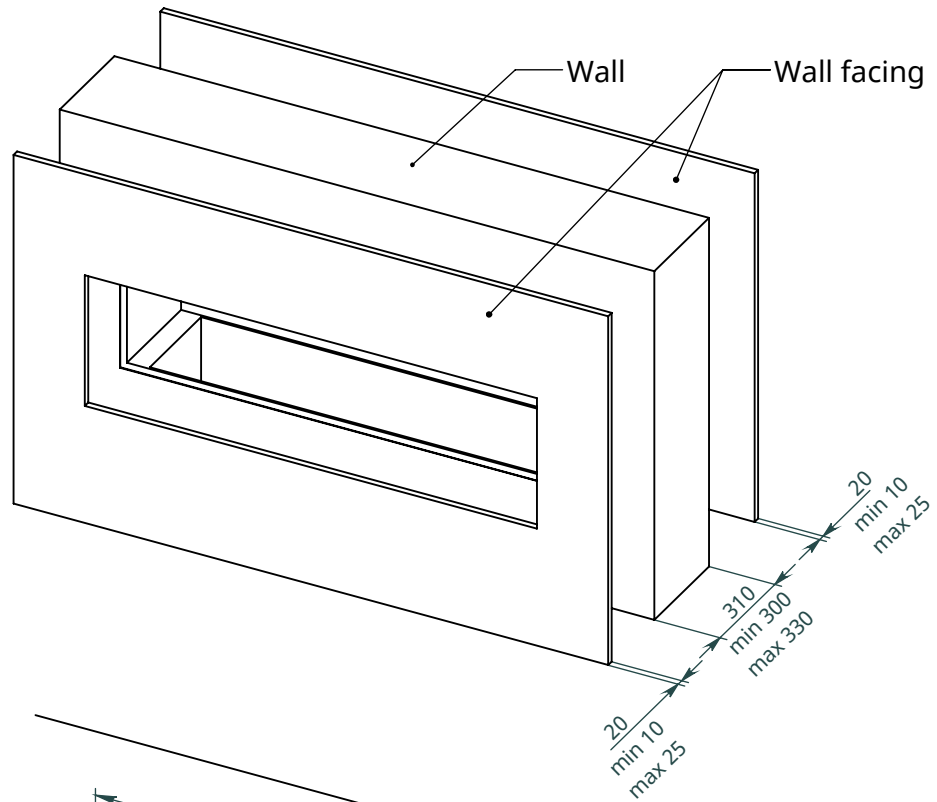

x
neverdark

Thermobox See-Through Hidden Installation (H-TST)

for fireplaces Automatic, Firetec
Installation instructions

Model	Thermobox			Fireplace	
	A	B	C	X	Y
	Length of the thermobox	Height of the thermobox	Depth of the thermobox	Burner length	Width of the fireplace
H-TST-800	800	460	340	700	250
H-TST-900	900			800	
H-TST-1100	1100			1000	
H-TST-1300	1300			1200	
H-TST-1600	1600			1500	
H-TST-2200	2200			2000	
H-TST-2700	2700			2500	

Thermobox with options

Wall

Wall facing