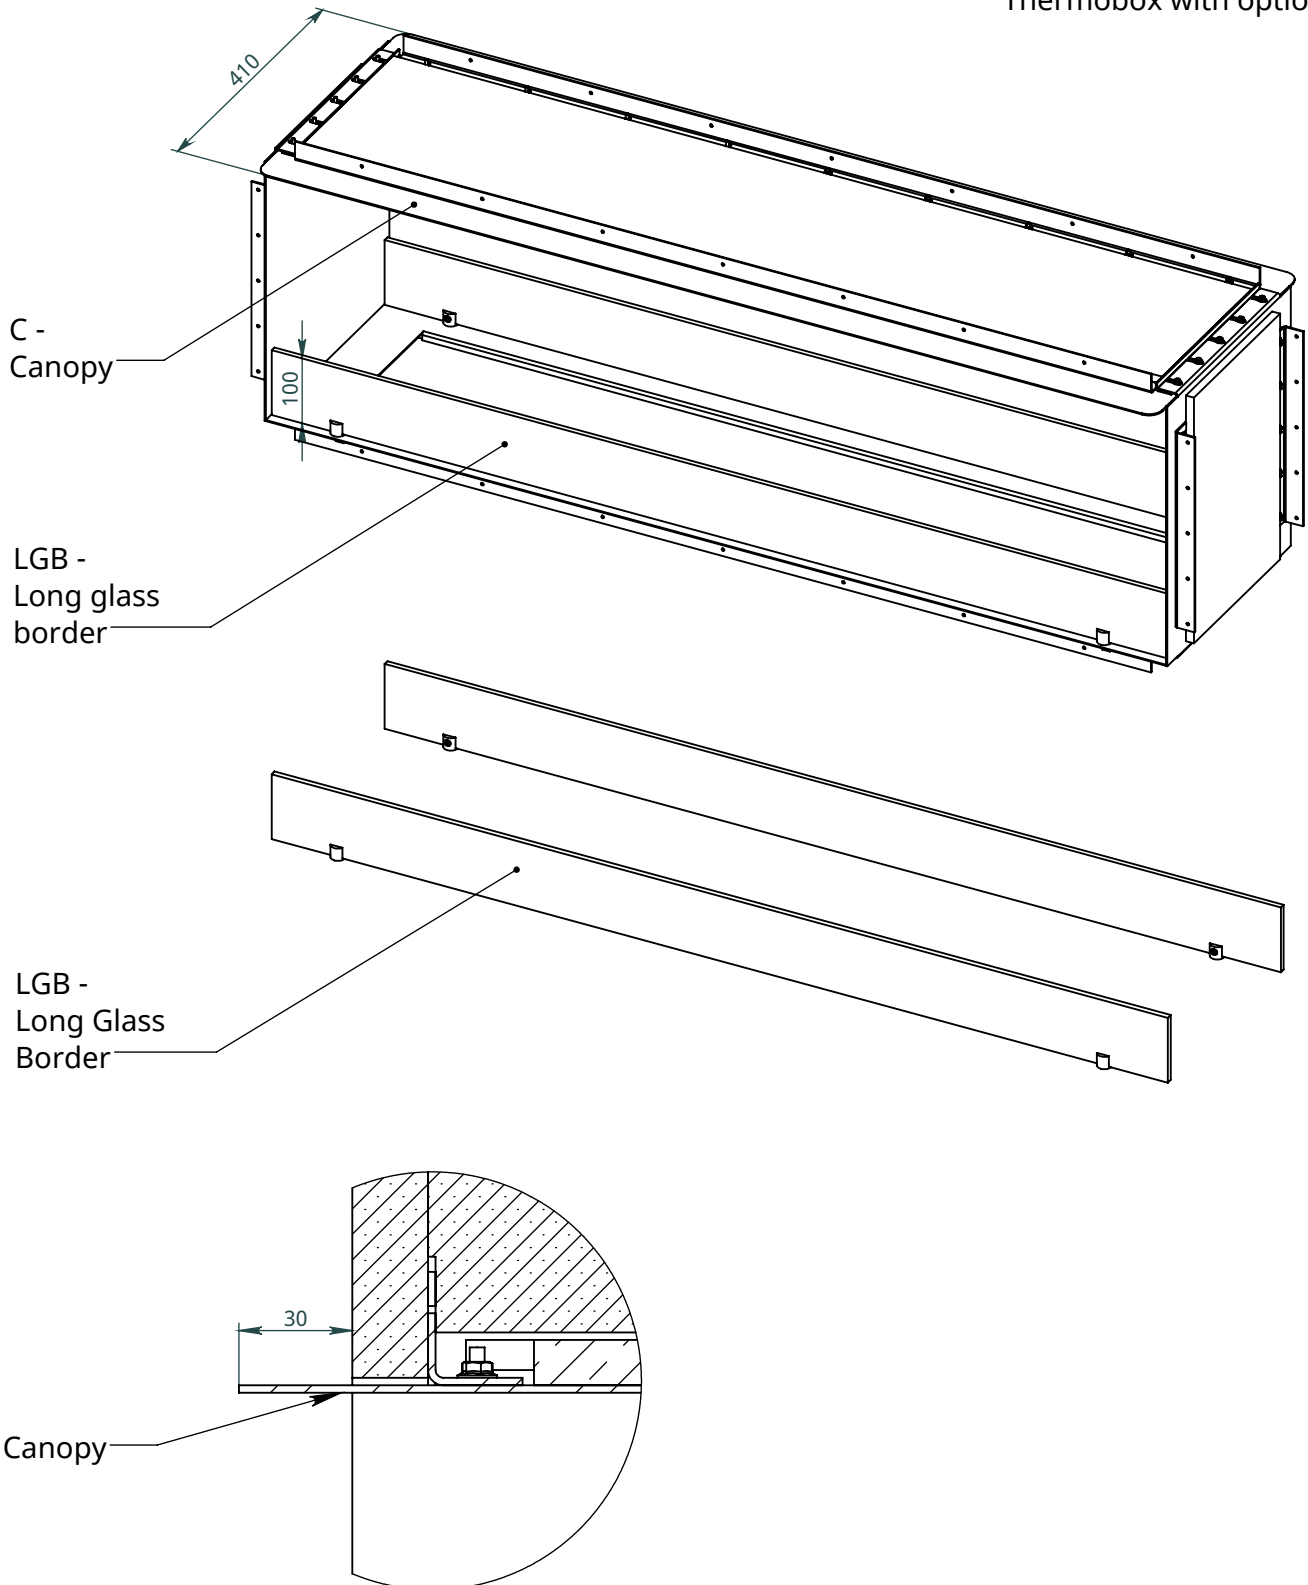

x
neverdark

Thermobox See-Through Hidden Installation (H-TST)

for fireplaces Automatic, Firetec
Installation instructions

Model	Thermobox			Fireplace	
	A	B	C	X	Y
	Length of the thermobox	Height of the thermobox	Depth of the thermobox	Burner length	Width of the fireplace
H-TST-800	800	460	340	700	250
H-TST-900	900			800	
H-TST-1100	1100			1000	
H-TST-1300	1300			1200	
H-TST-1600	1600			1500	
H-TST-2200	2200			2000	
H-TST-2700	2700			2500	

Thermobox with options

Wall

Wall facing