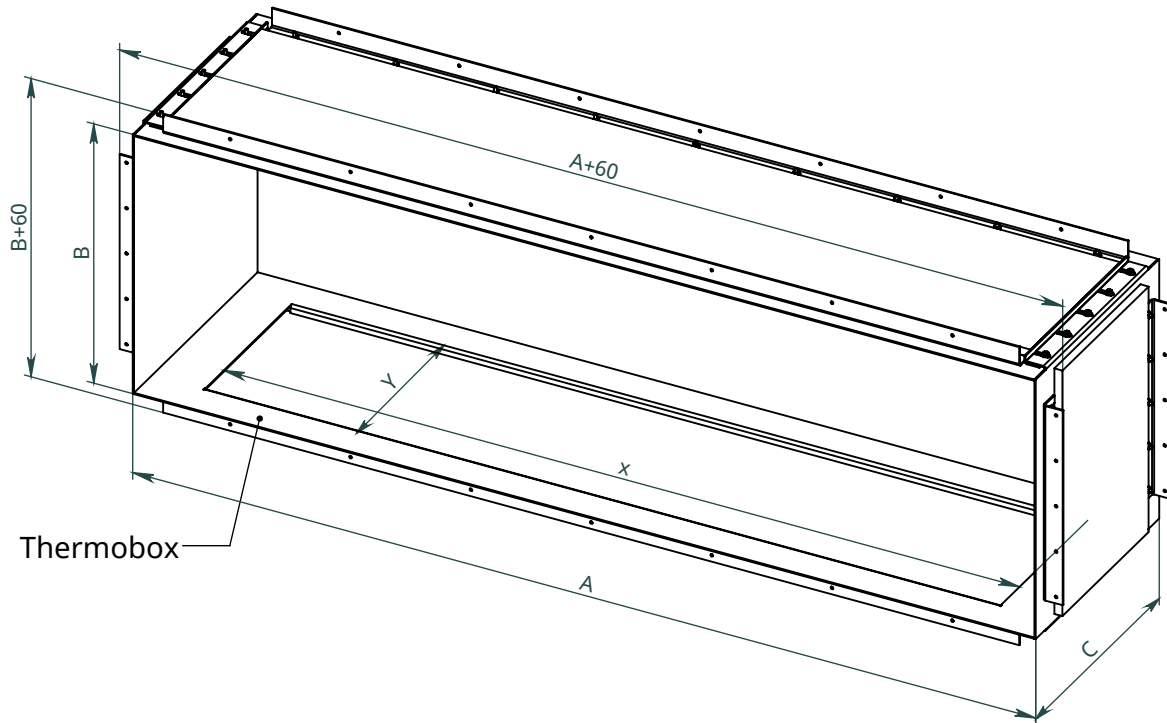

x
neverdark

Thermobox See-Through Hidden Installation (H-TST)

for fireplaces Automatic, Firetec
Installation instructions

Model	Thermobox			Fireplace	
	A	B	C	X	Y
	Length of the thermobox	Height of the thermobox	Depth of the thermobox	Burner length	Width of the fireplace
H-TST-800	800	460	340	700	250
H-TST-900	900			800	
H-TST-1100	1100			1000	
H-TST-1300	1300			1200	
H-TST-1600	1600			1500	
H-TST-2200	2200			2000	
H-TST-2700	2700			2500	

Thermobox with options

Wall

Wall facing