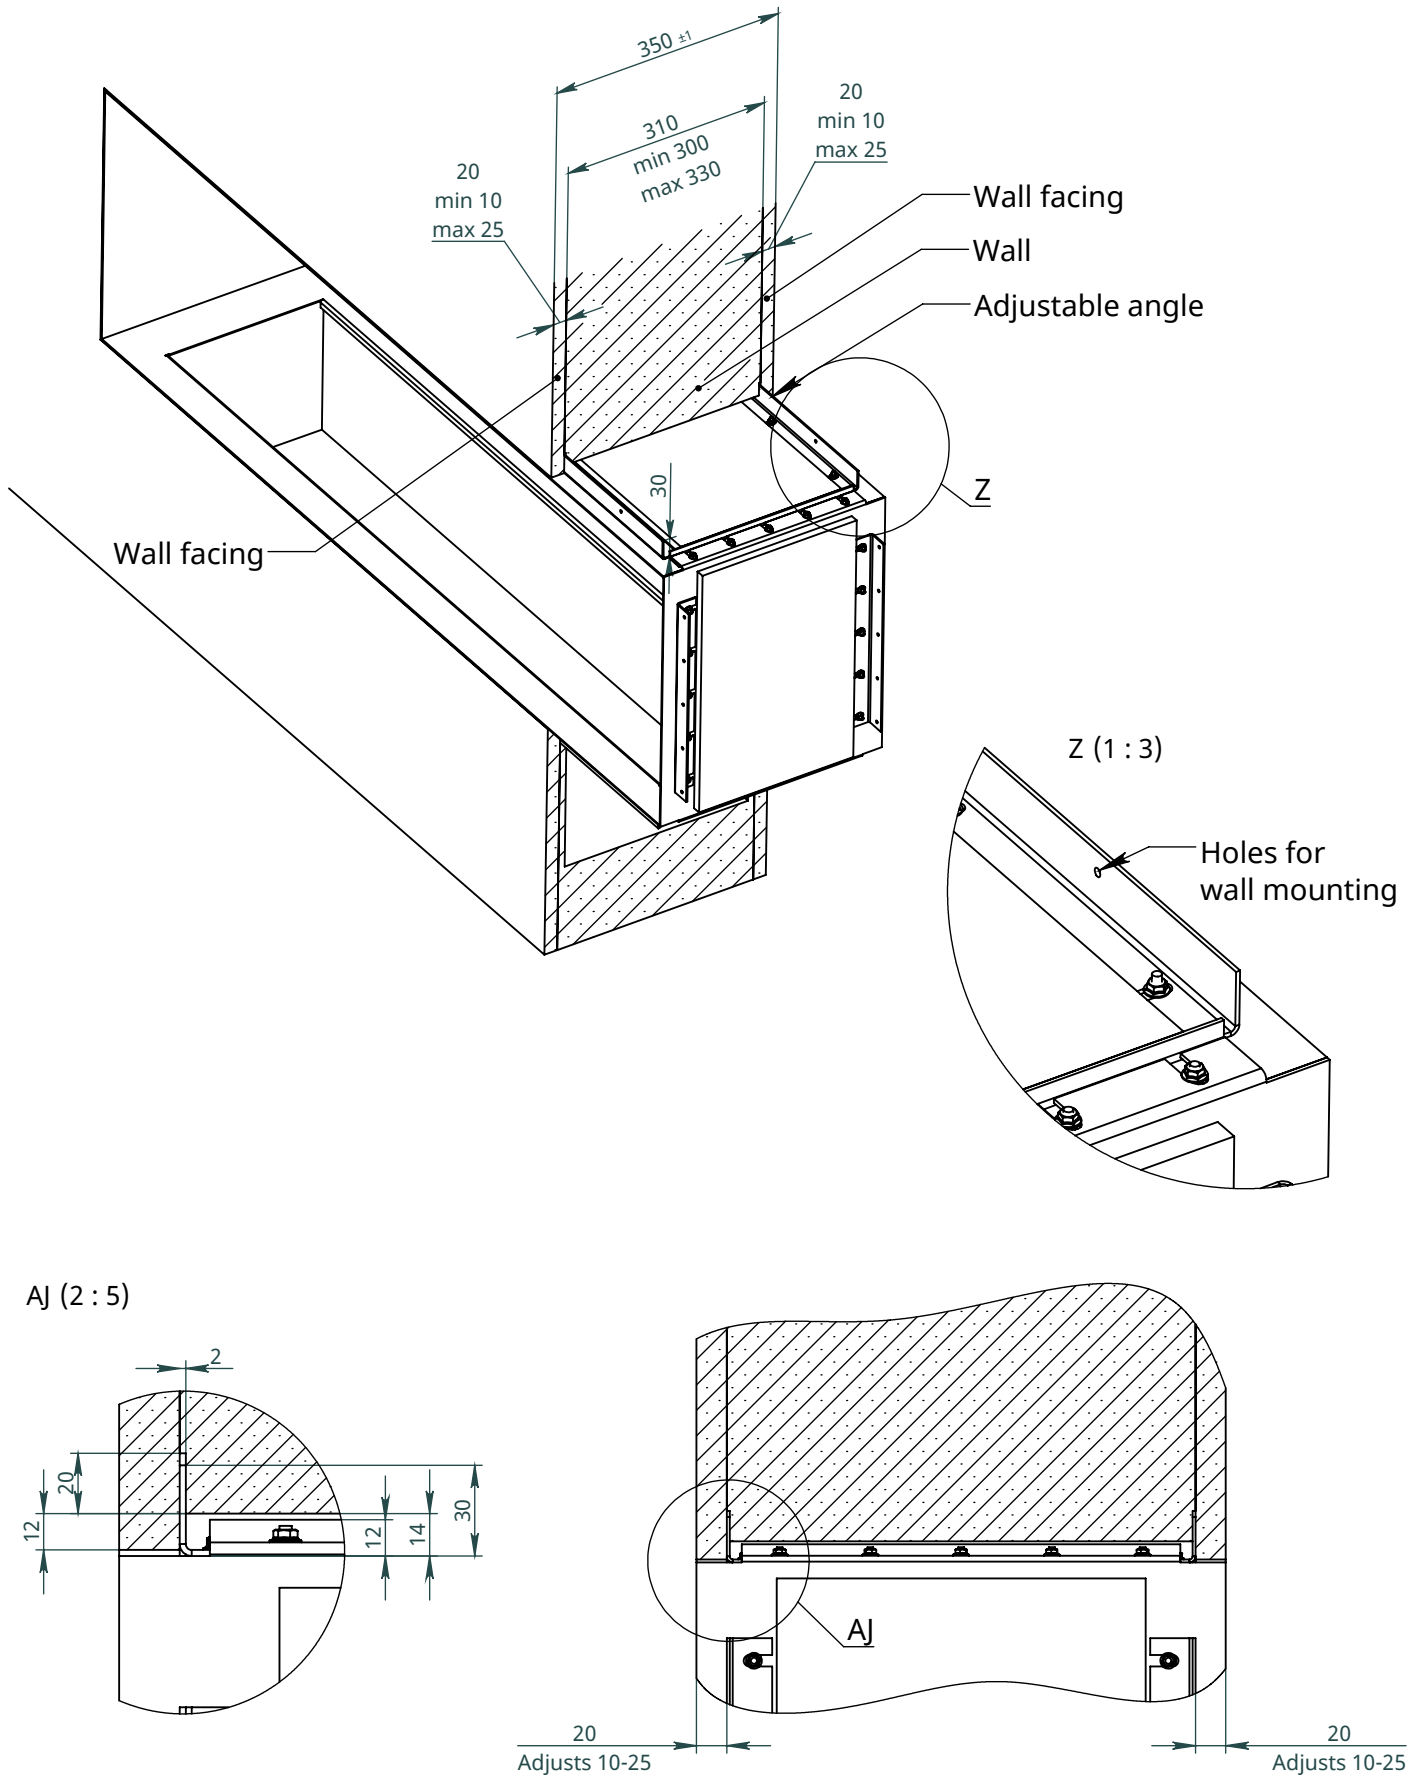

x
neverdark

Thermobox See-Through Hidden Installation (H-TST)

for fireplaces Automatic, Firetec
Installation instructions

Model	Thermobox			Fireplace	
	A	B	C	X	Y
	Length of the thermobox	Height of the thermobox	Depth of the thermobox	Burner length	Width of the fireplace
H-TST-800	800	460	340	700	250
H-TST-900	900			800	
H-TST-1100	1100			1000	
H-TST-1300	1300			1200	
H-TST-1600	1600			1500	
H-TST-2200	2200			2000	
H-TST-2700	2700			2500	

Thermobox with options

Wall

Wall facing