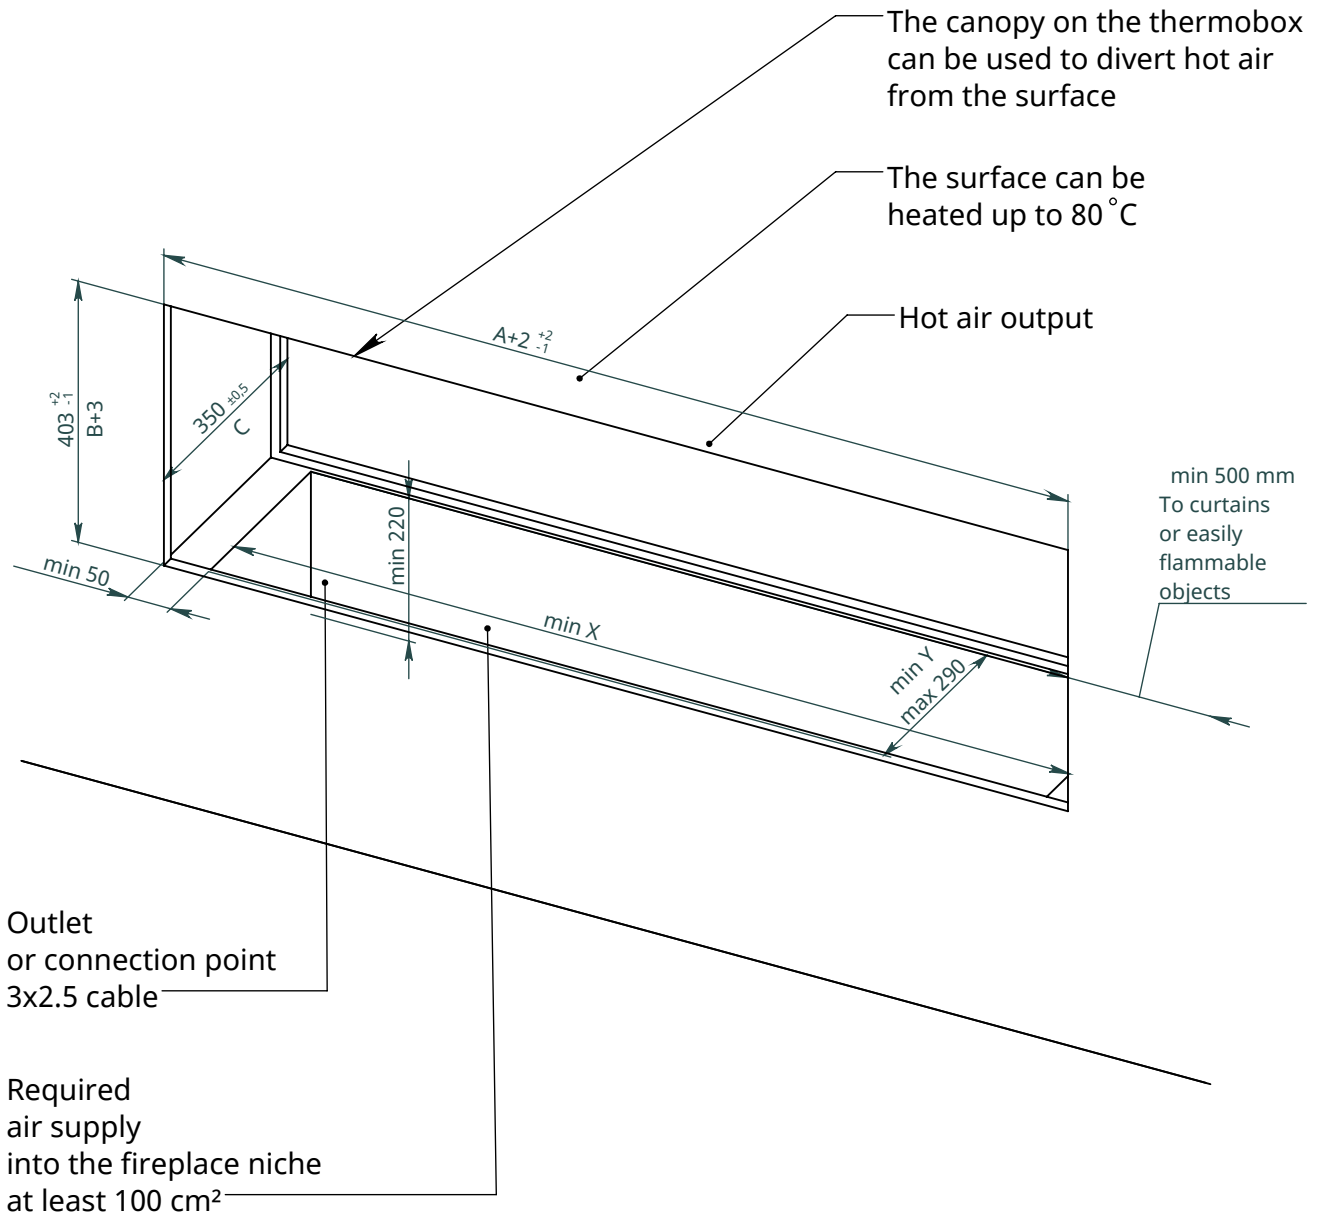

x
neverdark

Thermobox See-Through Hidden Installation (H-TST)

for fireplaces Automatic, Firetec
Installation instructions

Model	Thermobox			Fireplace	
	A	B	C	X	Y
	Length of the thermobox	Height of the thermobox	Depth of the thermobox	Burner length	Width of the fireplace
H-TST-800	800	460	340	700	250
H-TST-900	900			800	
H-TST-1100	1100			1000	
H-TST-1300	1300			1200	
H-TST-1600	1600			1500	
H-TST-2200	2200			2000	
H-TST-2700	2700			2500	

Thermobox with options

Wall

Wall facing