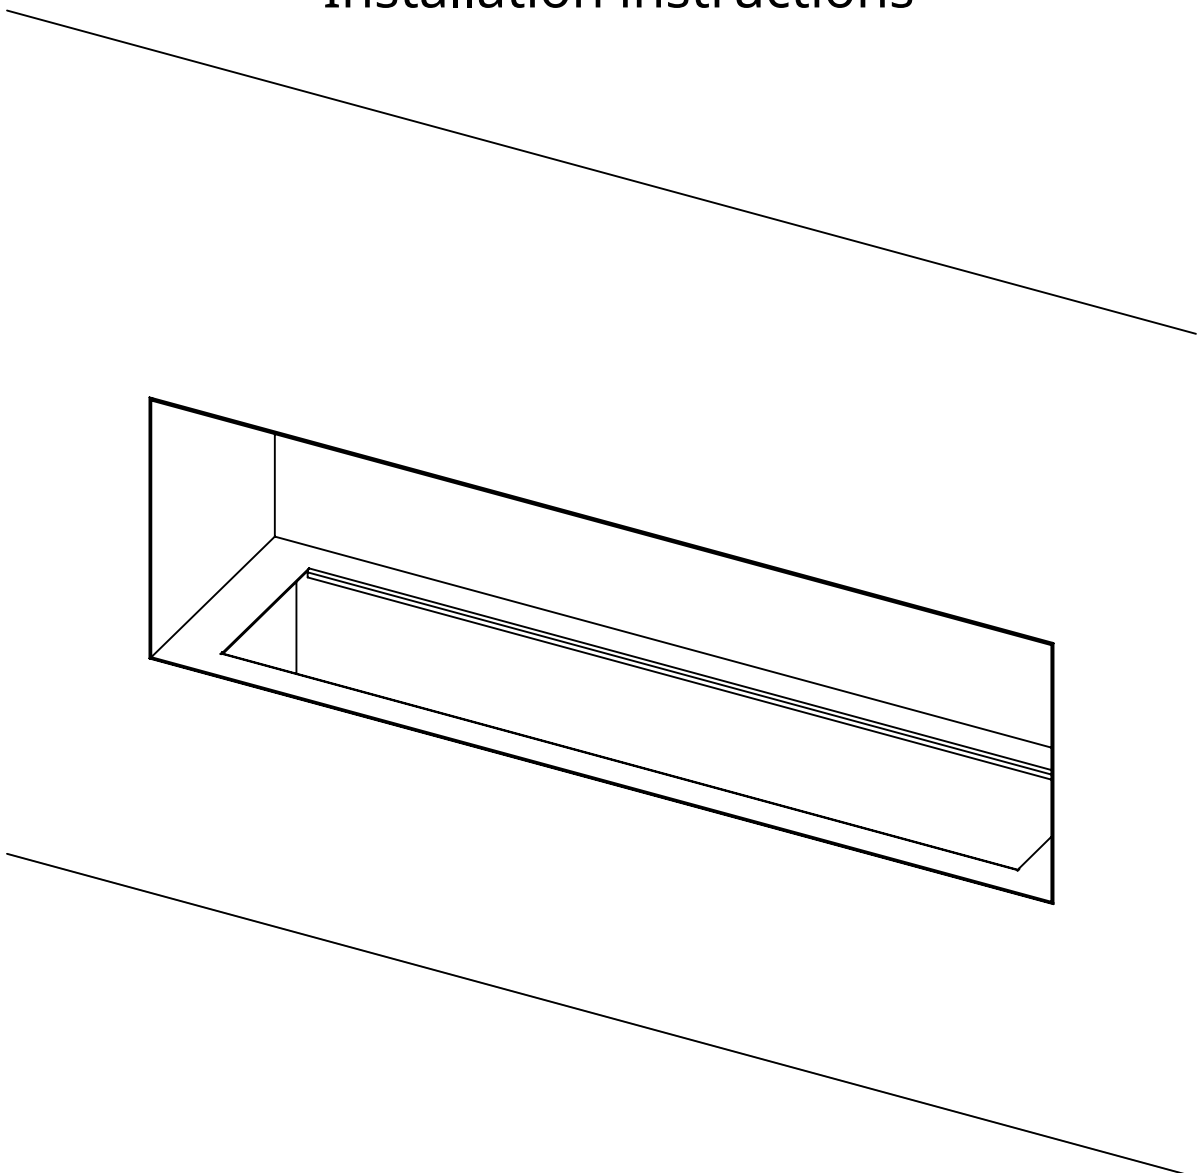

x
neverdark

Thermobox See-Through Hidden Installation (H-TST)

for fireplaces Automatic, Firetec
Installation instructions

Model	Thermobox			Fireplace	
	A	B	C	X	Y
	Length of the thermobox	Height of the thermobox	Depth of the thermobox	Burner length	Width of the fireplace
H-TST-800	800	460	340	700	250
H-TST-900	900			800	
H-TST-1100	1100			1000	
H-TST-1300	1300			1200	
H-TST-1600	1600			1500	
H-TST-2200	2200			2000	
H-TST-2700	2700			2500	

Thermobox with options

Wall

Wall facing