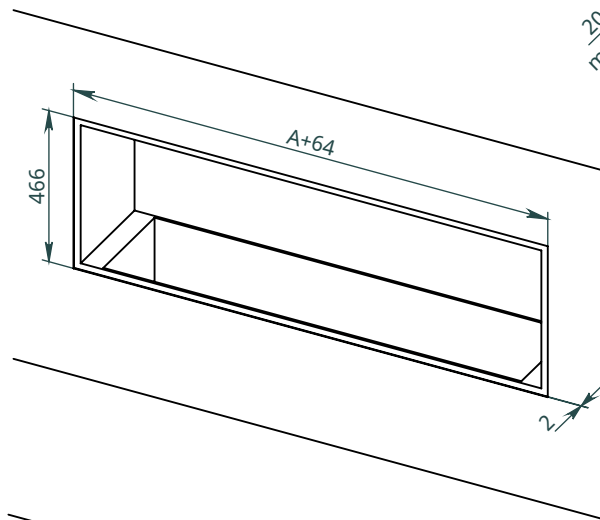

x
neverdark

Thermobox See-Through Hidden Installation (H-TST)

for fireplaces Automatic, Firetec
Installation instructions

Model	Thermobox			Fireplace	
	A	B	C	X	Y
	Length of the thermobox	Height of the thermobox	Depth of the thermobox	Burner length	Width of the fireplace
H-TST-800	800	460	340	700	250
H-TST-900	900			800	
H-TST-1100	1100			1000	
H-TST-1300	1300			1200	
H-TST-1600	1600			1500	
H-TST-2200	2200			2000	
H-TST-2700	2700			2500	

Thermobox with options

Wall

Wall facing