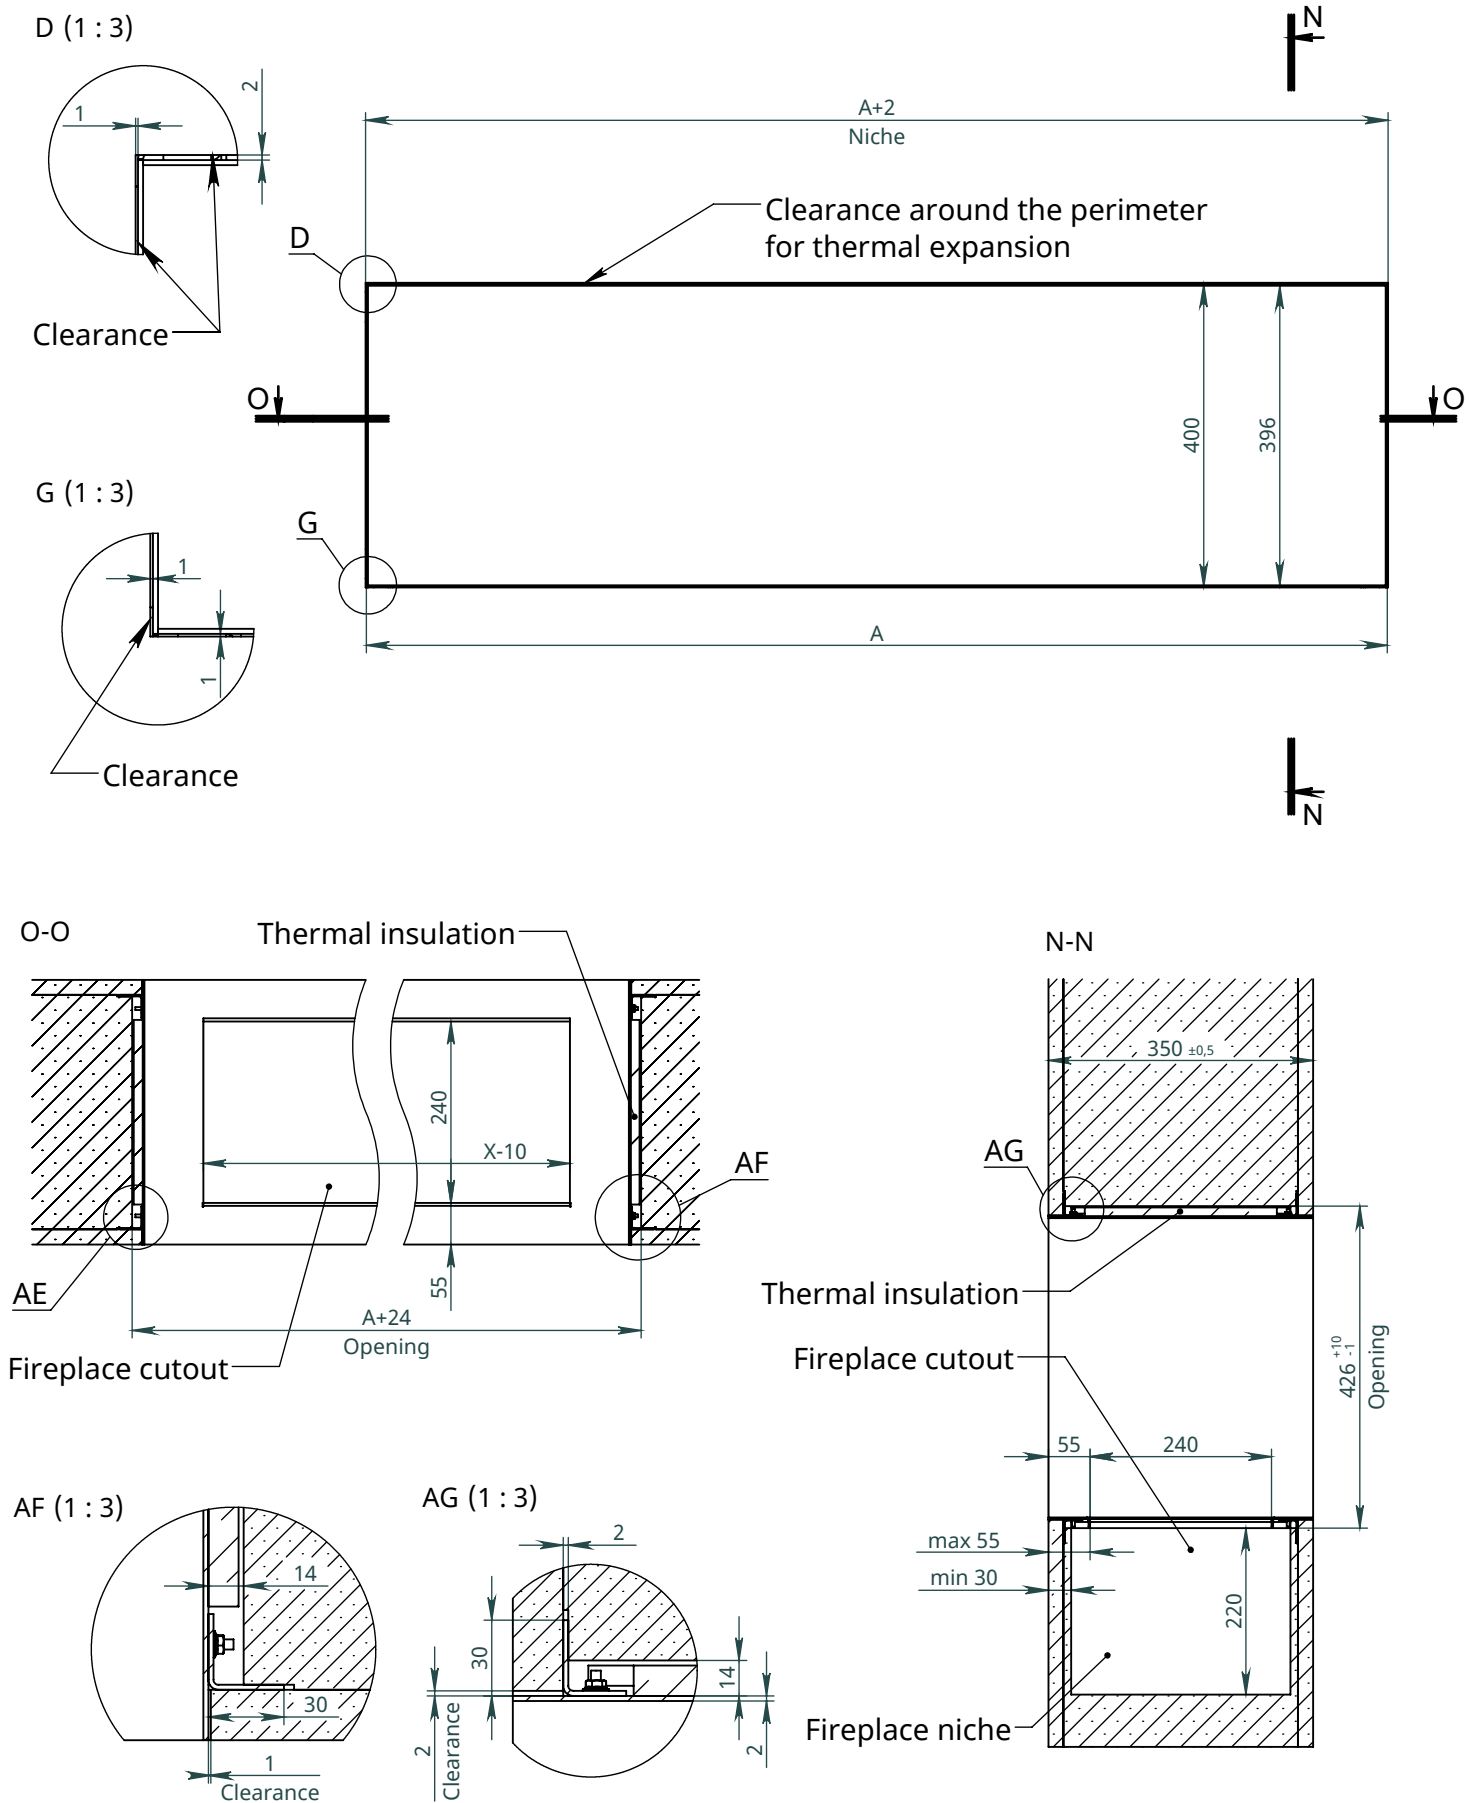

x
neverdark

Thermobox See-Through Hidden Installation (H-TST)

for fireplaces Automatic, Firetec
Installation instructions

Model	Thermobox			Fireplace	
	A	B	C	X	Y
	Length of the thermobox	Height of the thermobox	Depth of the thermobox	Burner length	Width of the fireplace
H-TST-800	800	460	340	700	250
H-TST-900	900			800	
H-TST-1100	1100			1000	
H-TST-1300	1300			1200	
H-TST-1600	1600			1500	
H-TST-2200	2200			2000	
H-TST-2700	2700			2500	

Thermobox with options

Wall

Wall facing